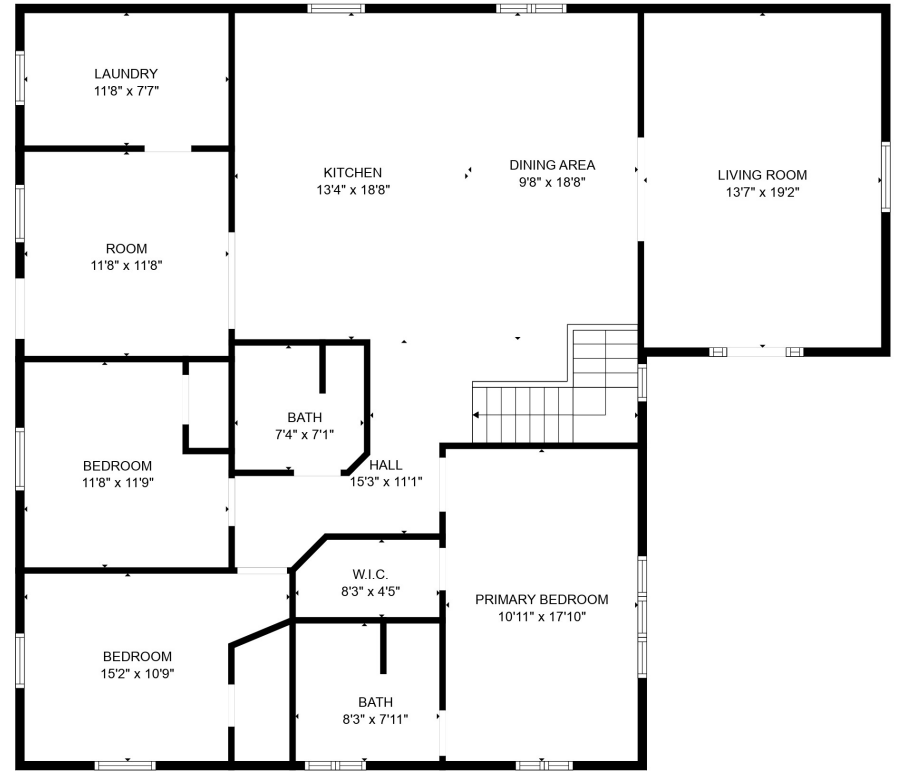

FLOOR 1

FLOOR 2

**TOTAL: 3407 sq. ft**  
 BELOW GROUND: 1642 sq. ft, FLOOR 2: 1765 sq. ft

**TOTAL: 3407 sq. ft**

BELOW GROUND: 1642 sq. ft, FLOOR 2: 1765 sq. ft

FLOOR PLAN CREATED BY CUBICASA APP. MEASUREMENTS DEEMED HIGHLY RELIABLE BUT NOT GUARANTEED.

**TOTAL: 3407 sq. ft**

BELOW GROUND: 1642 sq. ft, FLOOR 2: 1765 sq. ft

FLOOR PLAN CREATED BY CUBICASA APP. MEASUREMENTS DEEMED HIGHLY RELIABLE BUT NOT GUARANTEED.