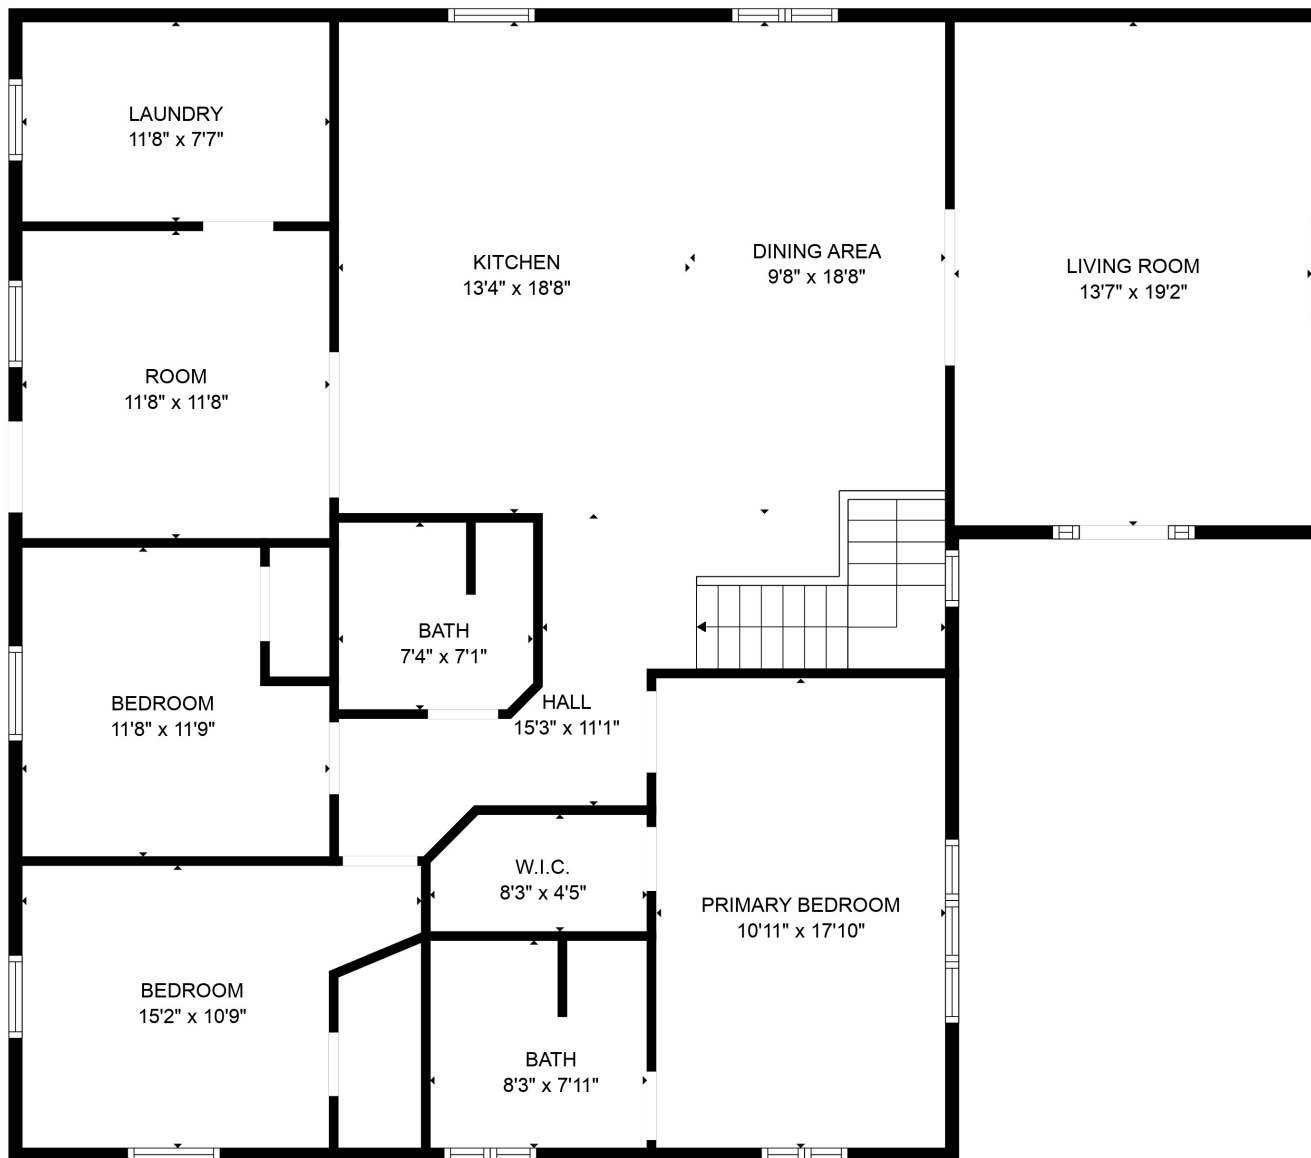

FLOOR 1

FLOOR 2

**TOTAL: 3407 sq. ft**  
 BELOW GROUND: 1642 sq. ft, FLOOR 2: 1765 sq. ft

**TOTAL: 3407 sq. ft**

BELOW GROUND: 1642 sq. ft, FLOOR 2: 1765 sq. ft

FLOOR PLAN CREATED BY CUBICASA APP. MEASUREMENTS DEEMED HIGHLY RELIABLE BUT NOT GUARANTEED.

**TOTAL: 3407 sq. ft**

BELOW GROUND: 1642 sq. ft, FLOOR 2: 1765 sq. ft

FLOOR PLAN CREATED BY CUBICASA APP. MEASUREMENTS DEEMED HIGHLY RELIABLE BUT NOT GUARANTEED.