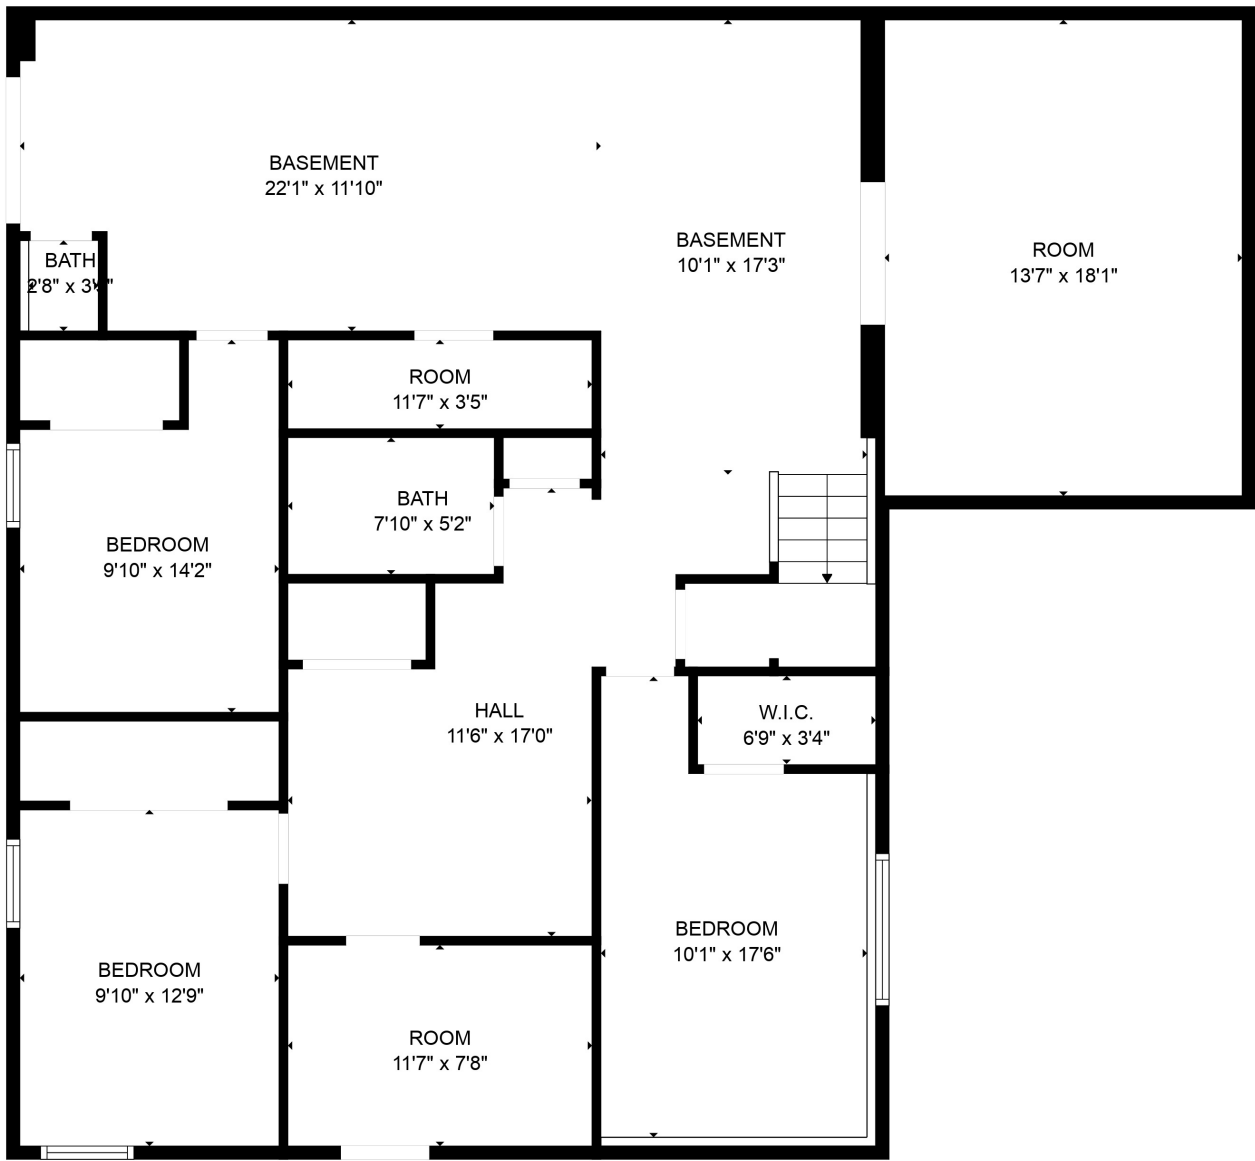

FLOOR 1

FLOOR 2

**TOTAL: 3407 sq. ft**  
 BELOW GROUND: 1642 sq. ft, FLOOR 2: 1765 sq. ft

**TOTAL: 3407 sq. ft**

BELOW GROUND: 1642 sq. ft, FLOOR 2: 1765 sq. ft

FLOOR PLAN CREATED BY CUBICASA APP. MEASUREMENTS DEEMED HIGHLY RELIABLE BUT NOT GUARANTEED.

**TOTAL: 3407 sq. ft**

BELOW GROUND: 1642 sq. ft, FLOOR 2: 1765 sq. ft

FLOOR PLAN CREATED BY CUBICASA APP. MEASUREMENTS DEEMED HIGHLY RELIABLE BUT NOT GUARANTEED.