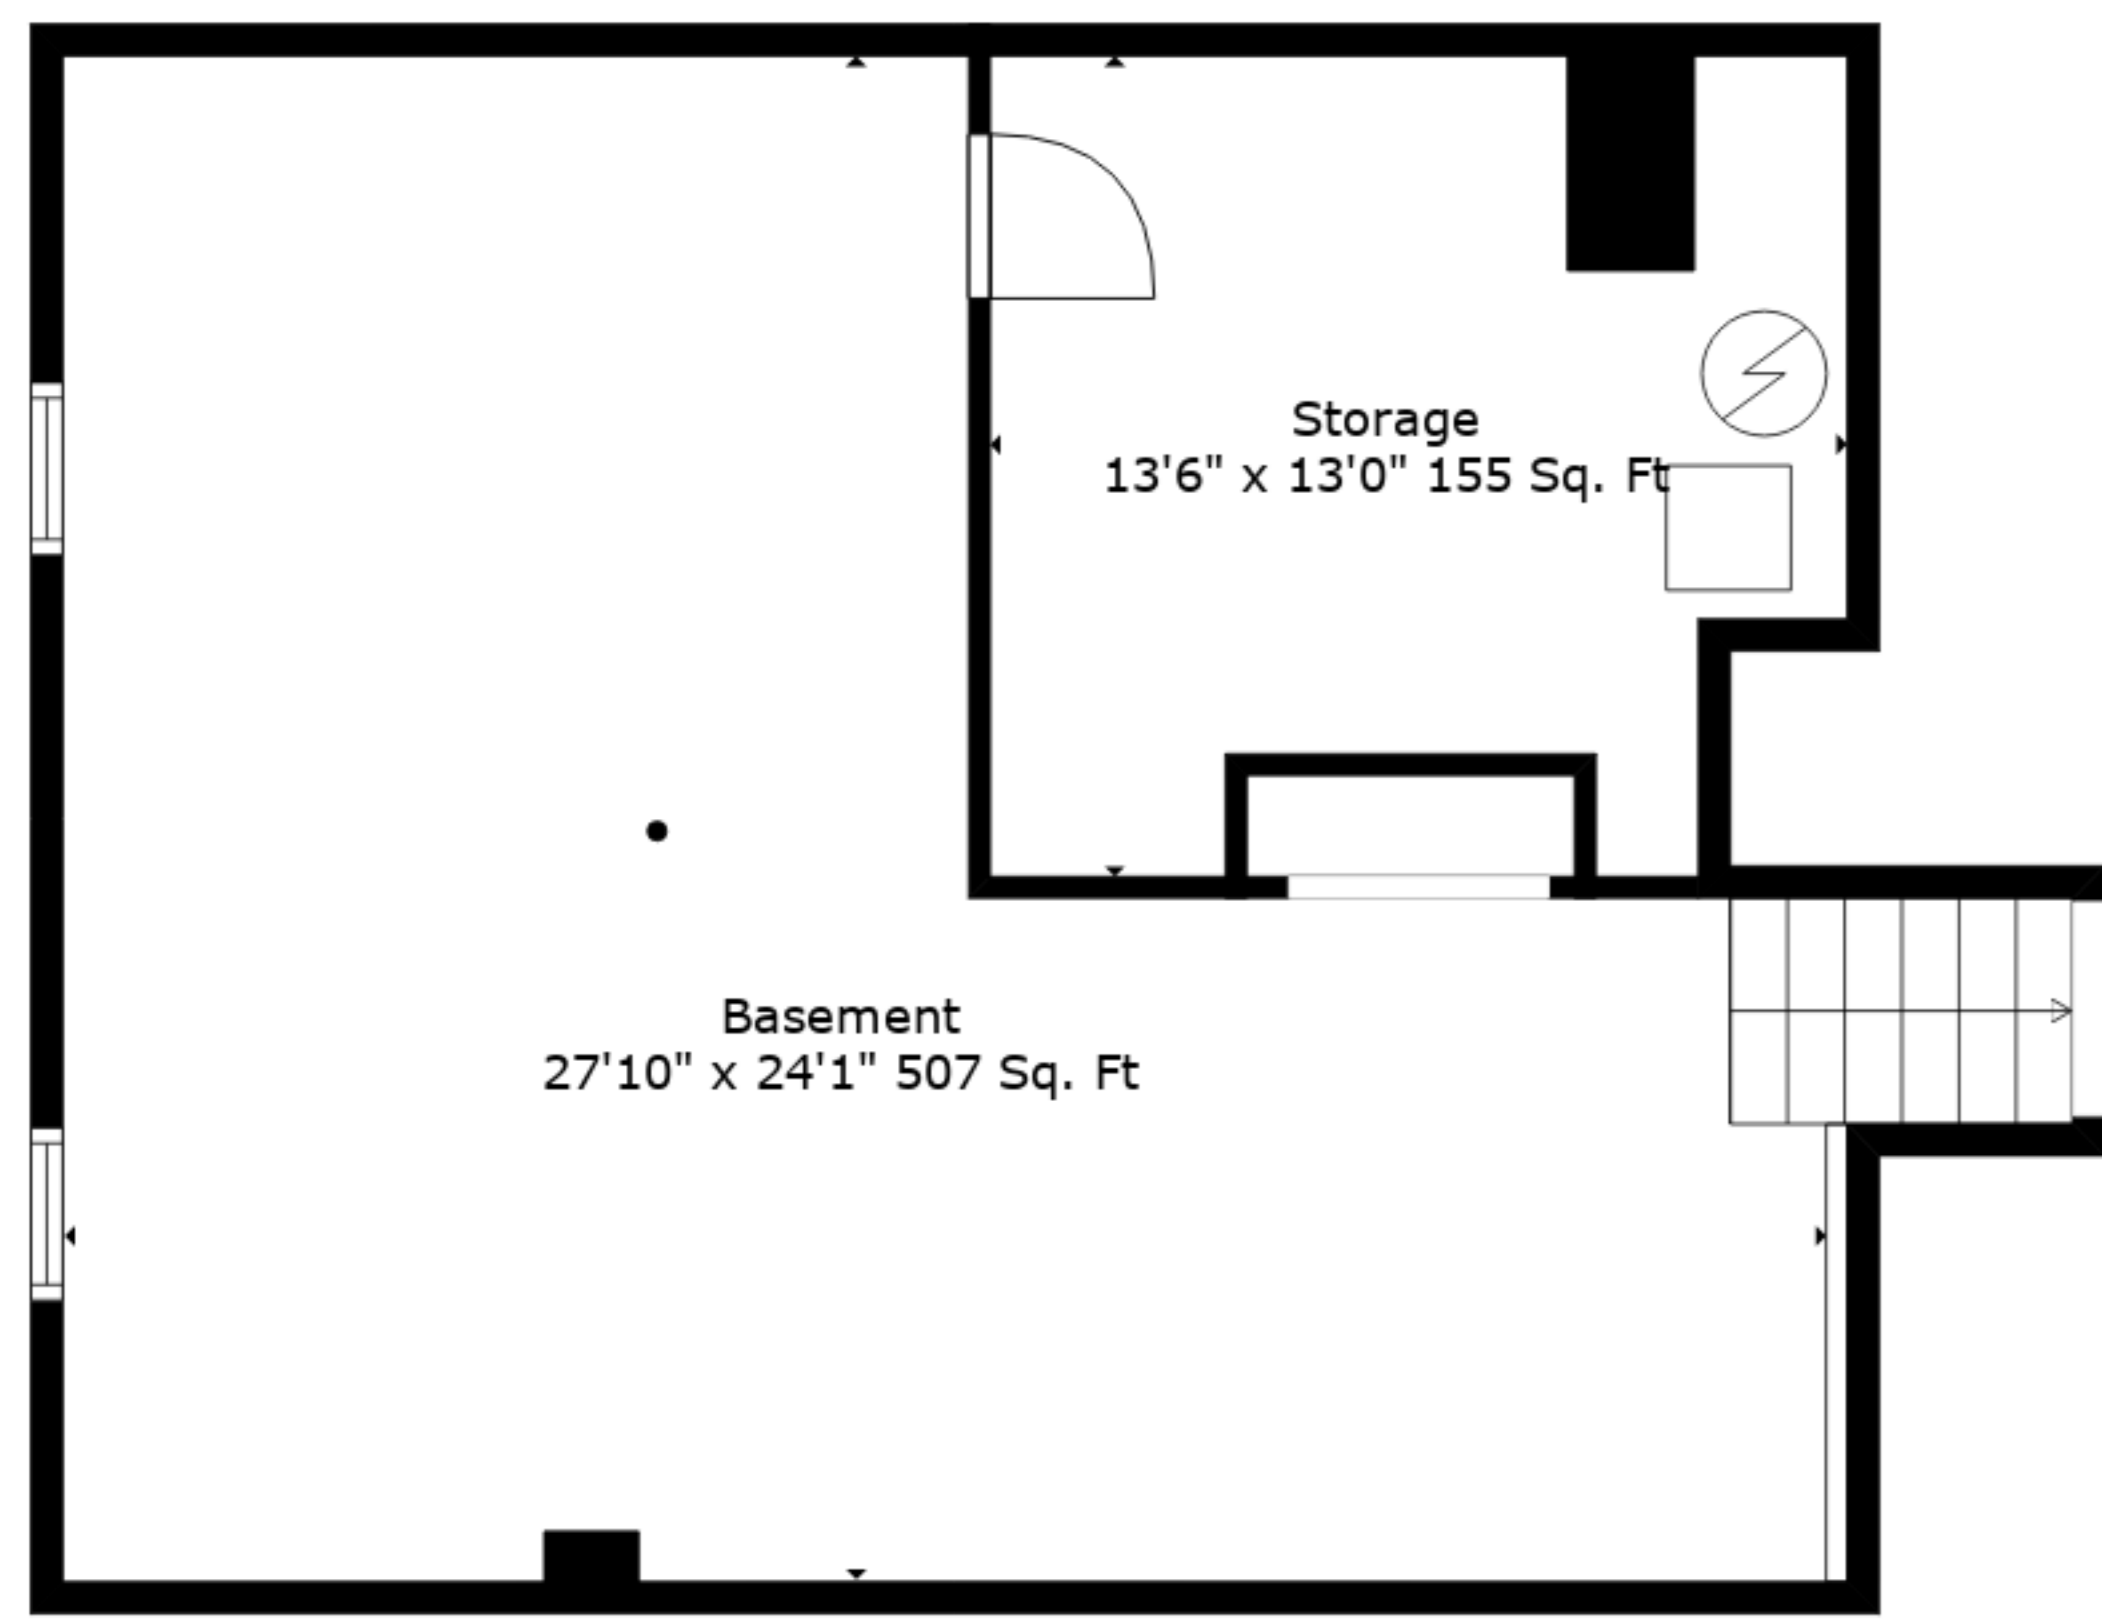

Floor 1

TOTAL: 2335 sq. ft
BELOW GROUND: 527 sq. ft, FLOOR 2: 118 sq. ft, FLOOR 3: 759 sq. ft, FLOOR 4: 684 sq. ft, FLOOR 5: 247 sq. ft
EXCLUDED AREAS: STORAGE: 155 sq. ft, GARAGE: 569 sq. ft

Measurements Are Deemed Highly Reliable But Not Guaranteed.