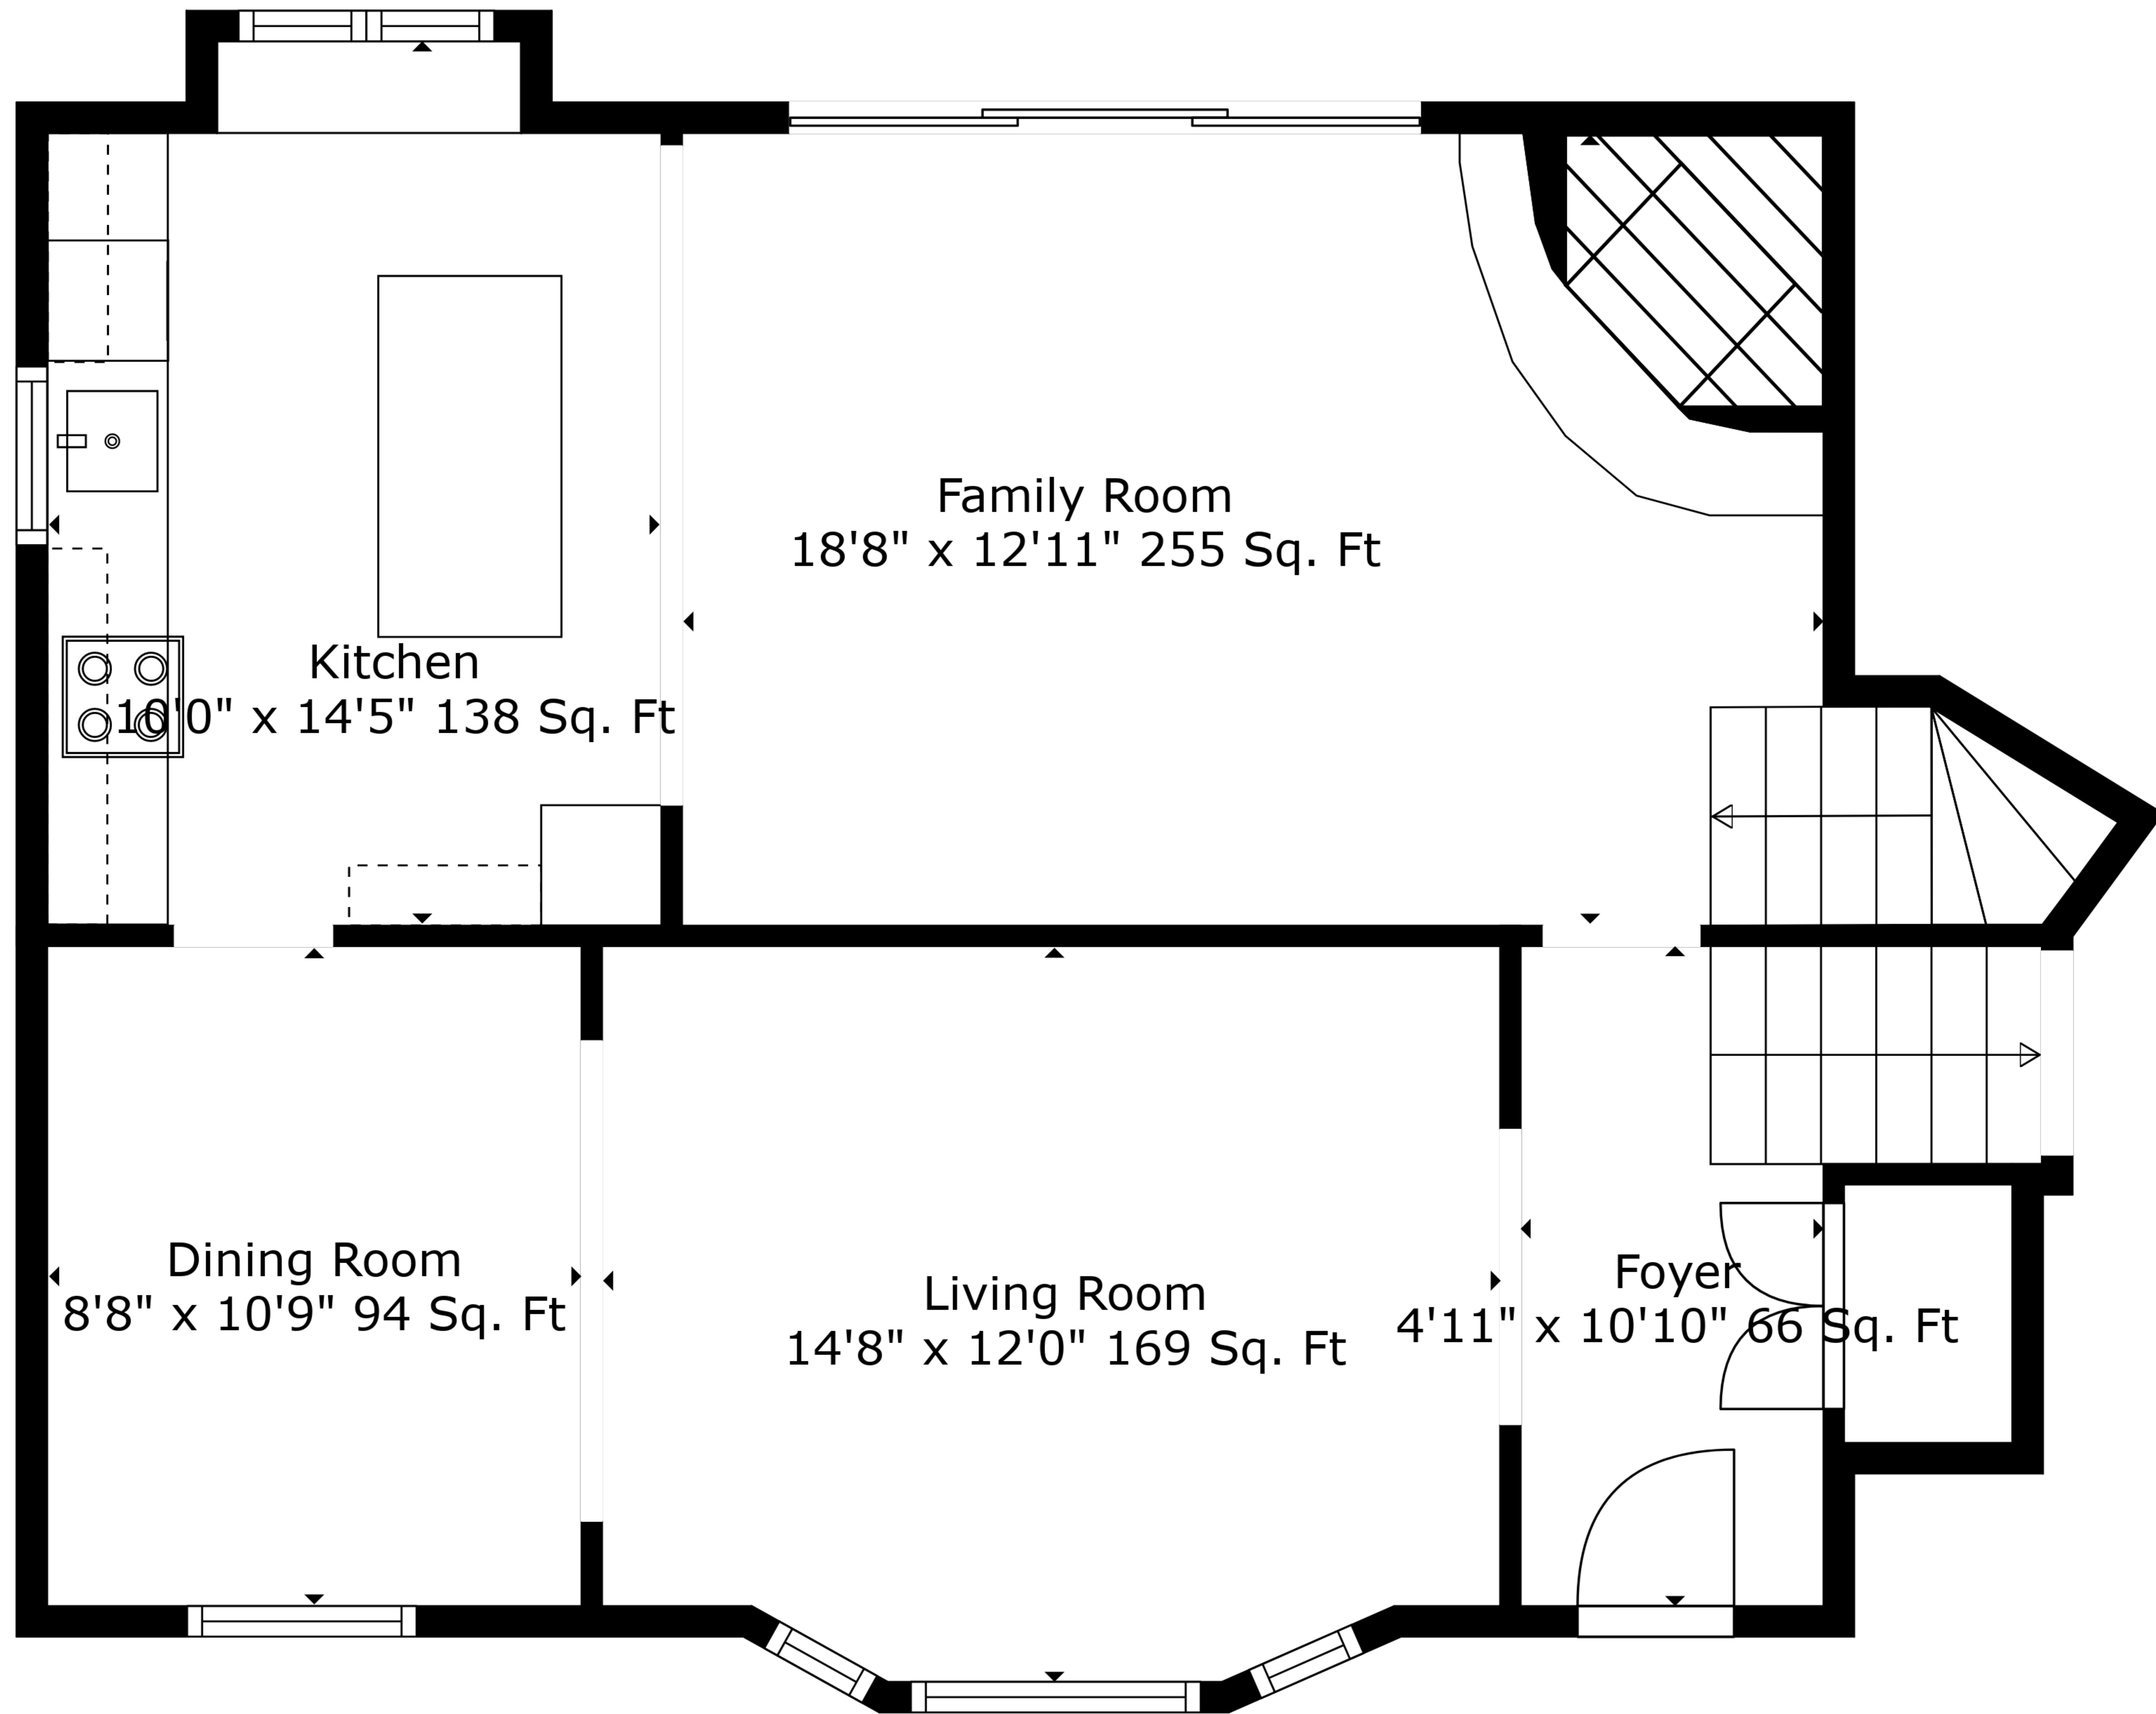

TOTAL: 2335 sq. ft

BELOW GROUND: 527 sq. ft, FLOOR 2: 118 sq. ft, FLOOR 3: 759 sq. ft, FLOOR 4: 684 sq. ft, FLOOR 5: 247 sq. ft
 EXCLUDED AREAS: STORAGE: 155 sq. ft, GARAGE: 569 sq. ft

Measurements Are Deemed Highly Reliable But Not Guaranteed.