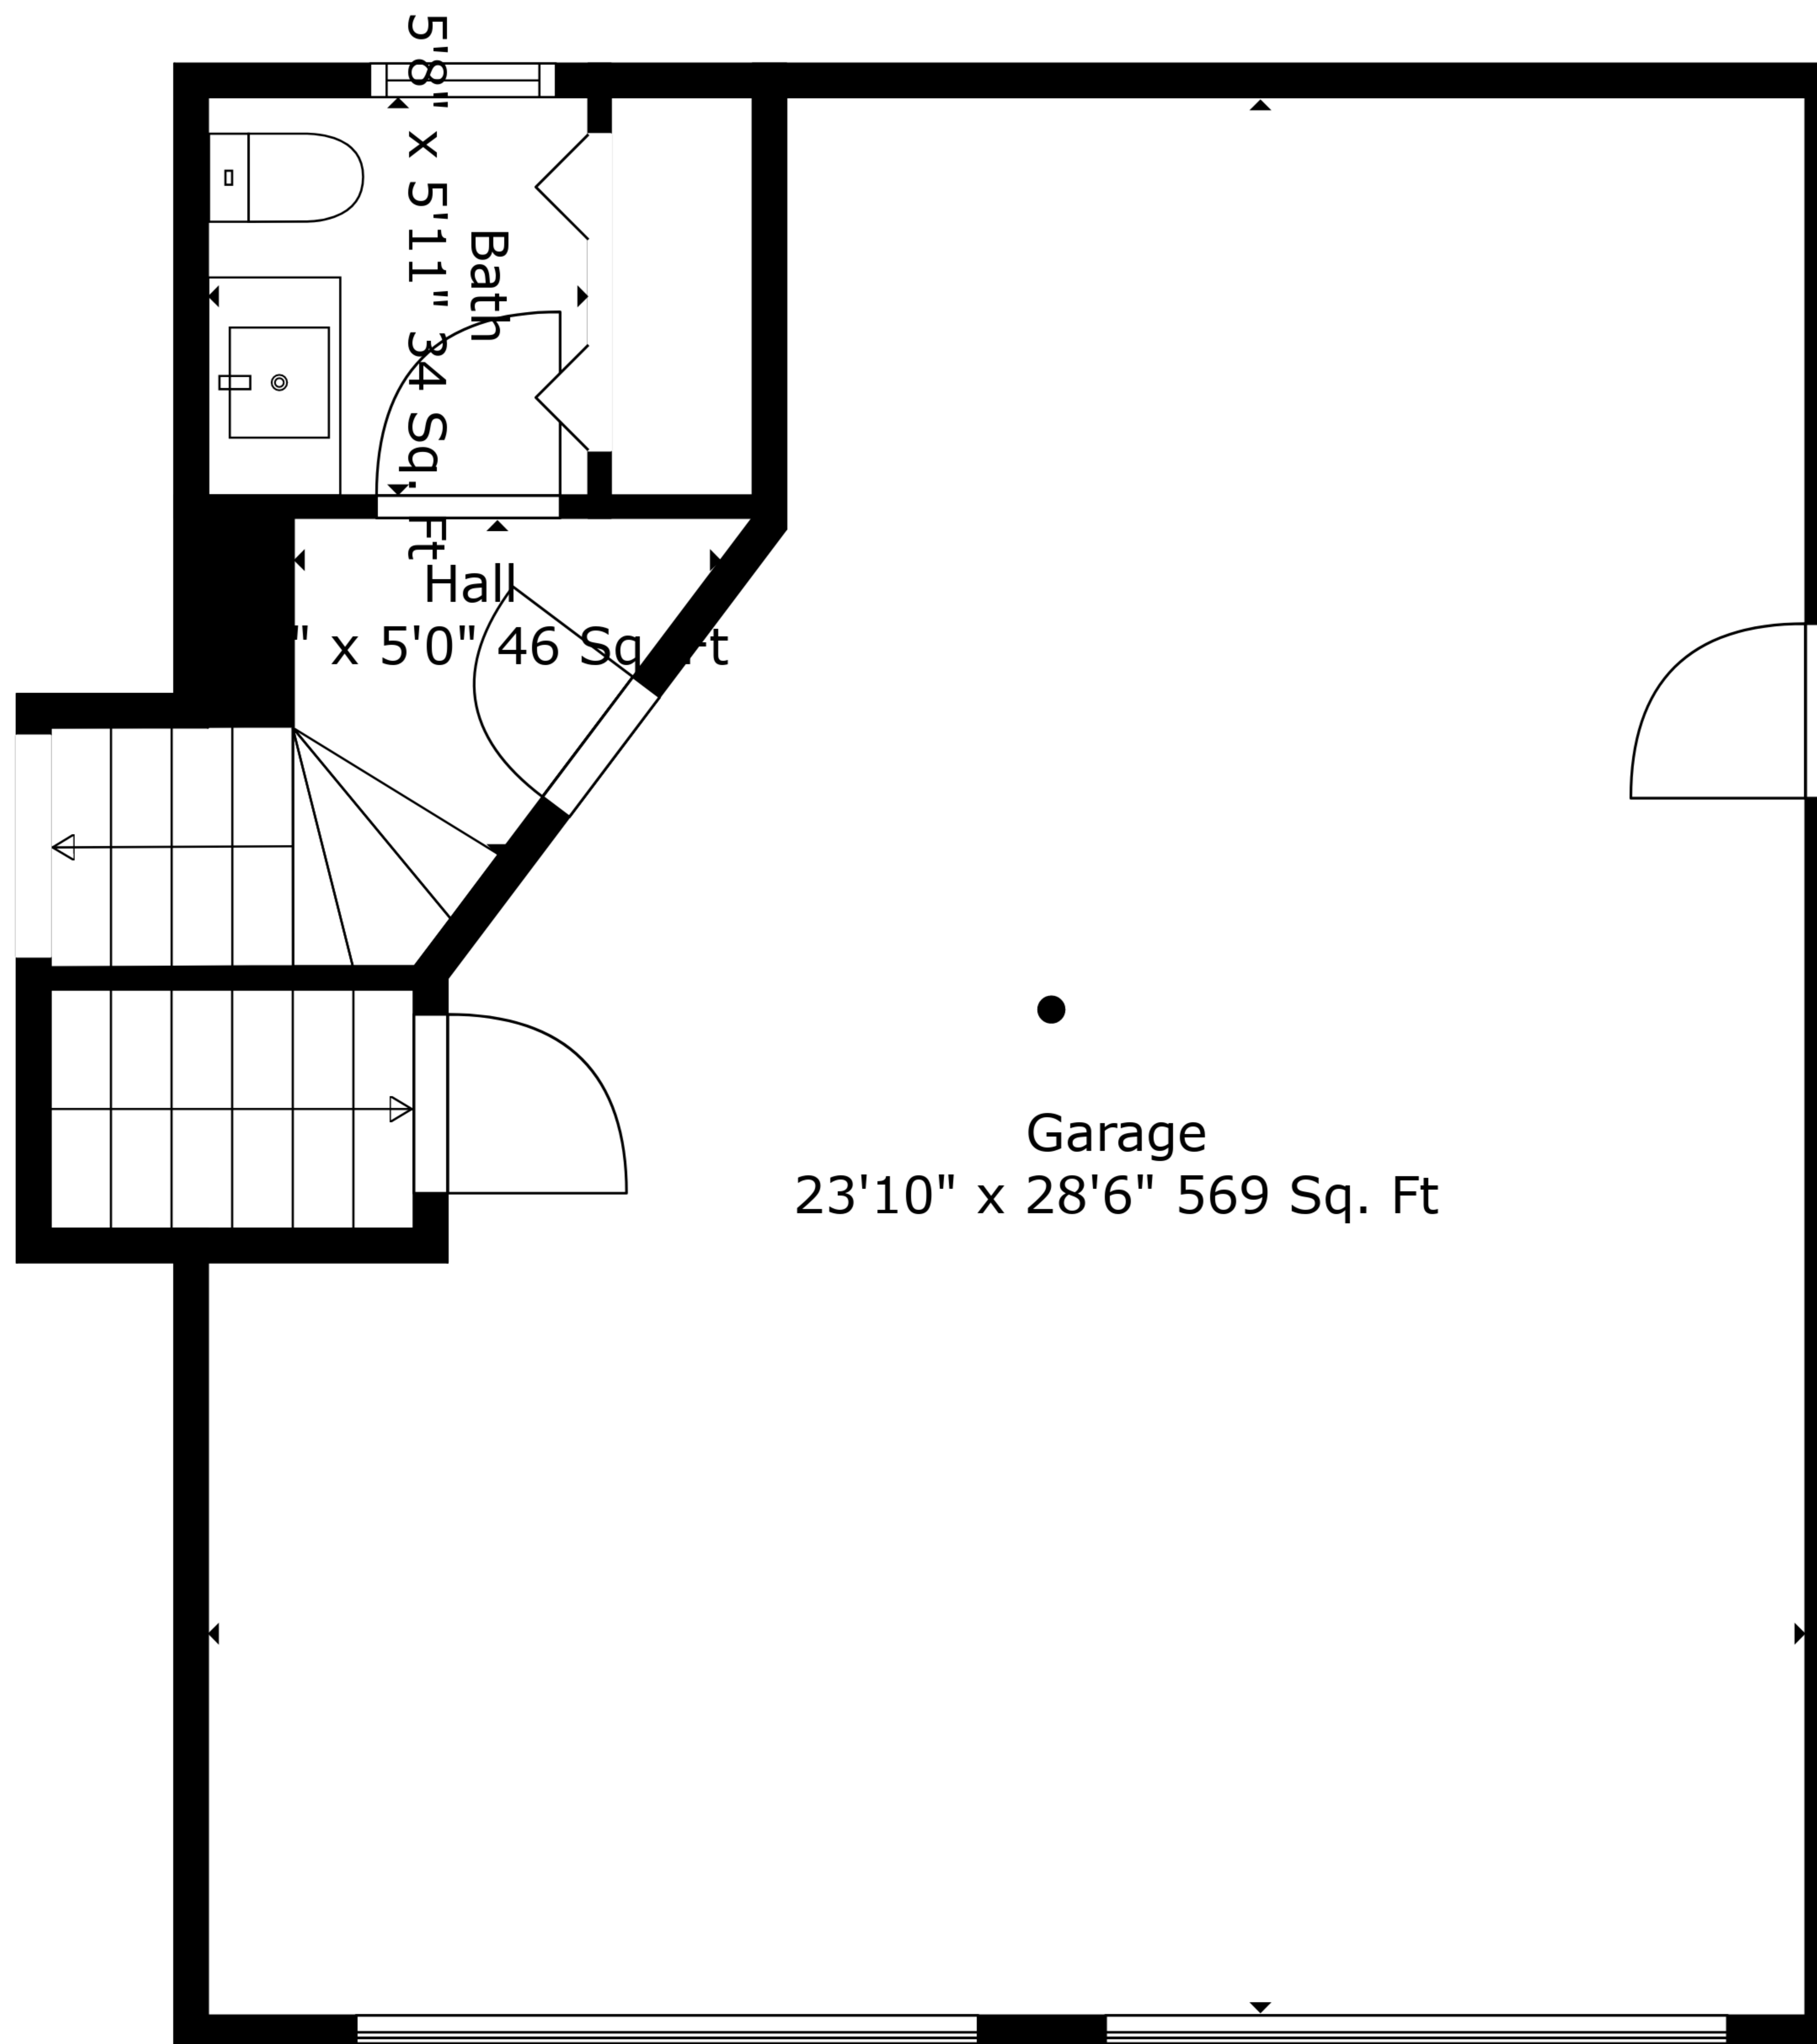

TOTAL: 2335 sq. ft

BELOW GROUND: 527 sq. ft, FLOOR 2: 118 sq. ft, FLOOR 3: 759 sq. ft, FLOOR 4: 684 sq. ft, FLOOR 5: 247 sq. ft
 EXCLUDED AREAS: STORAGE: 155 sq. ft, GARAGE: 569 sq. ft

Measurements Are Deemed Highly Reliable But Not Guaranteed.