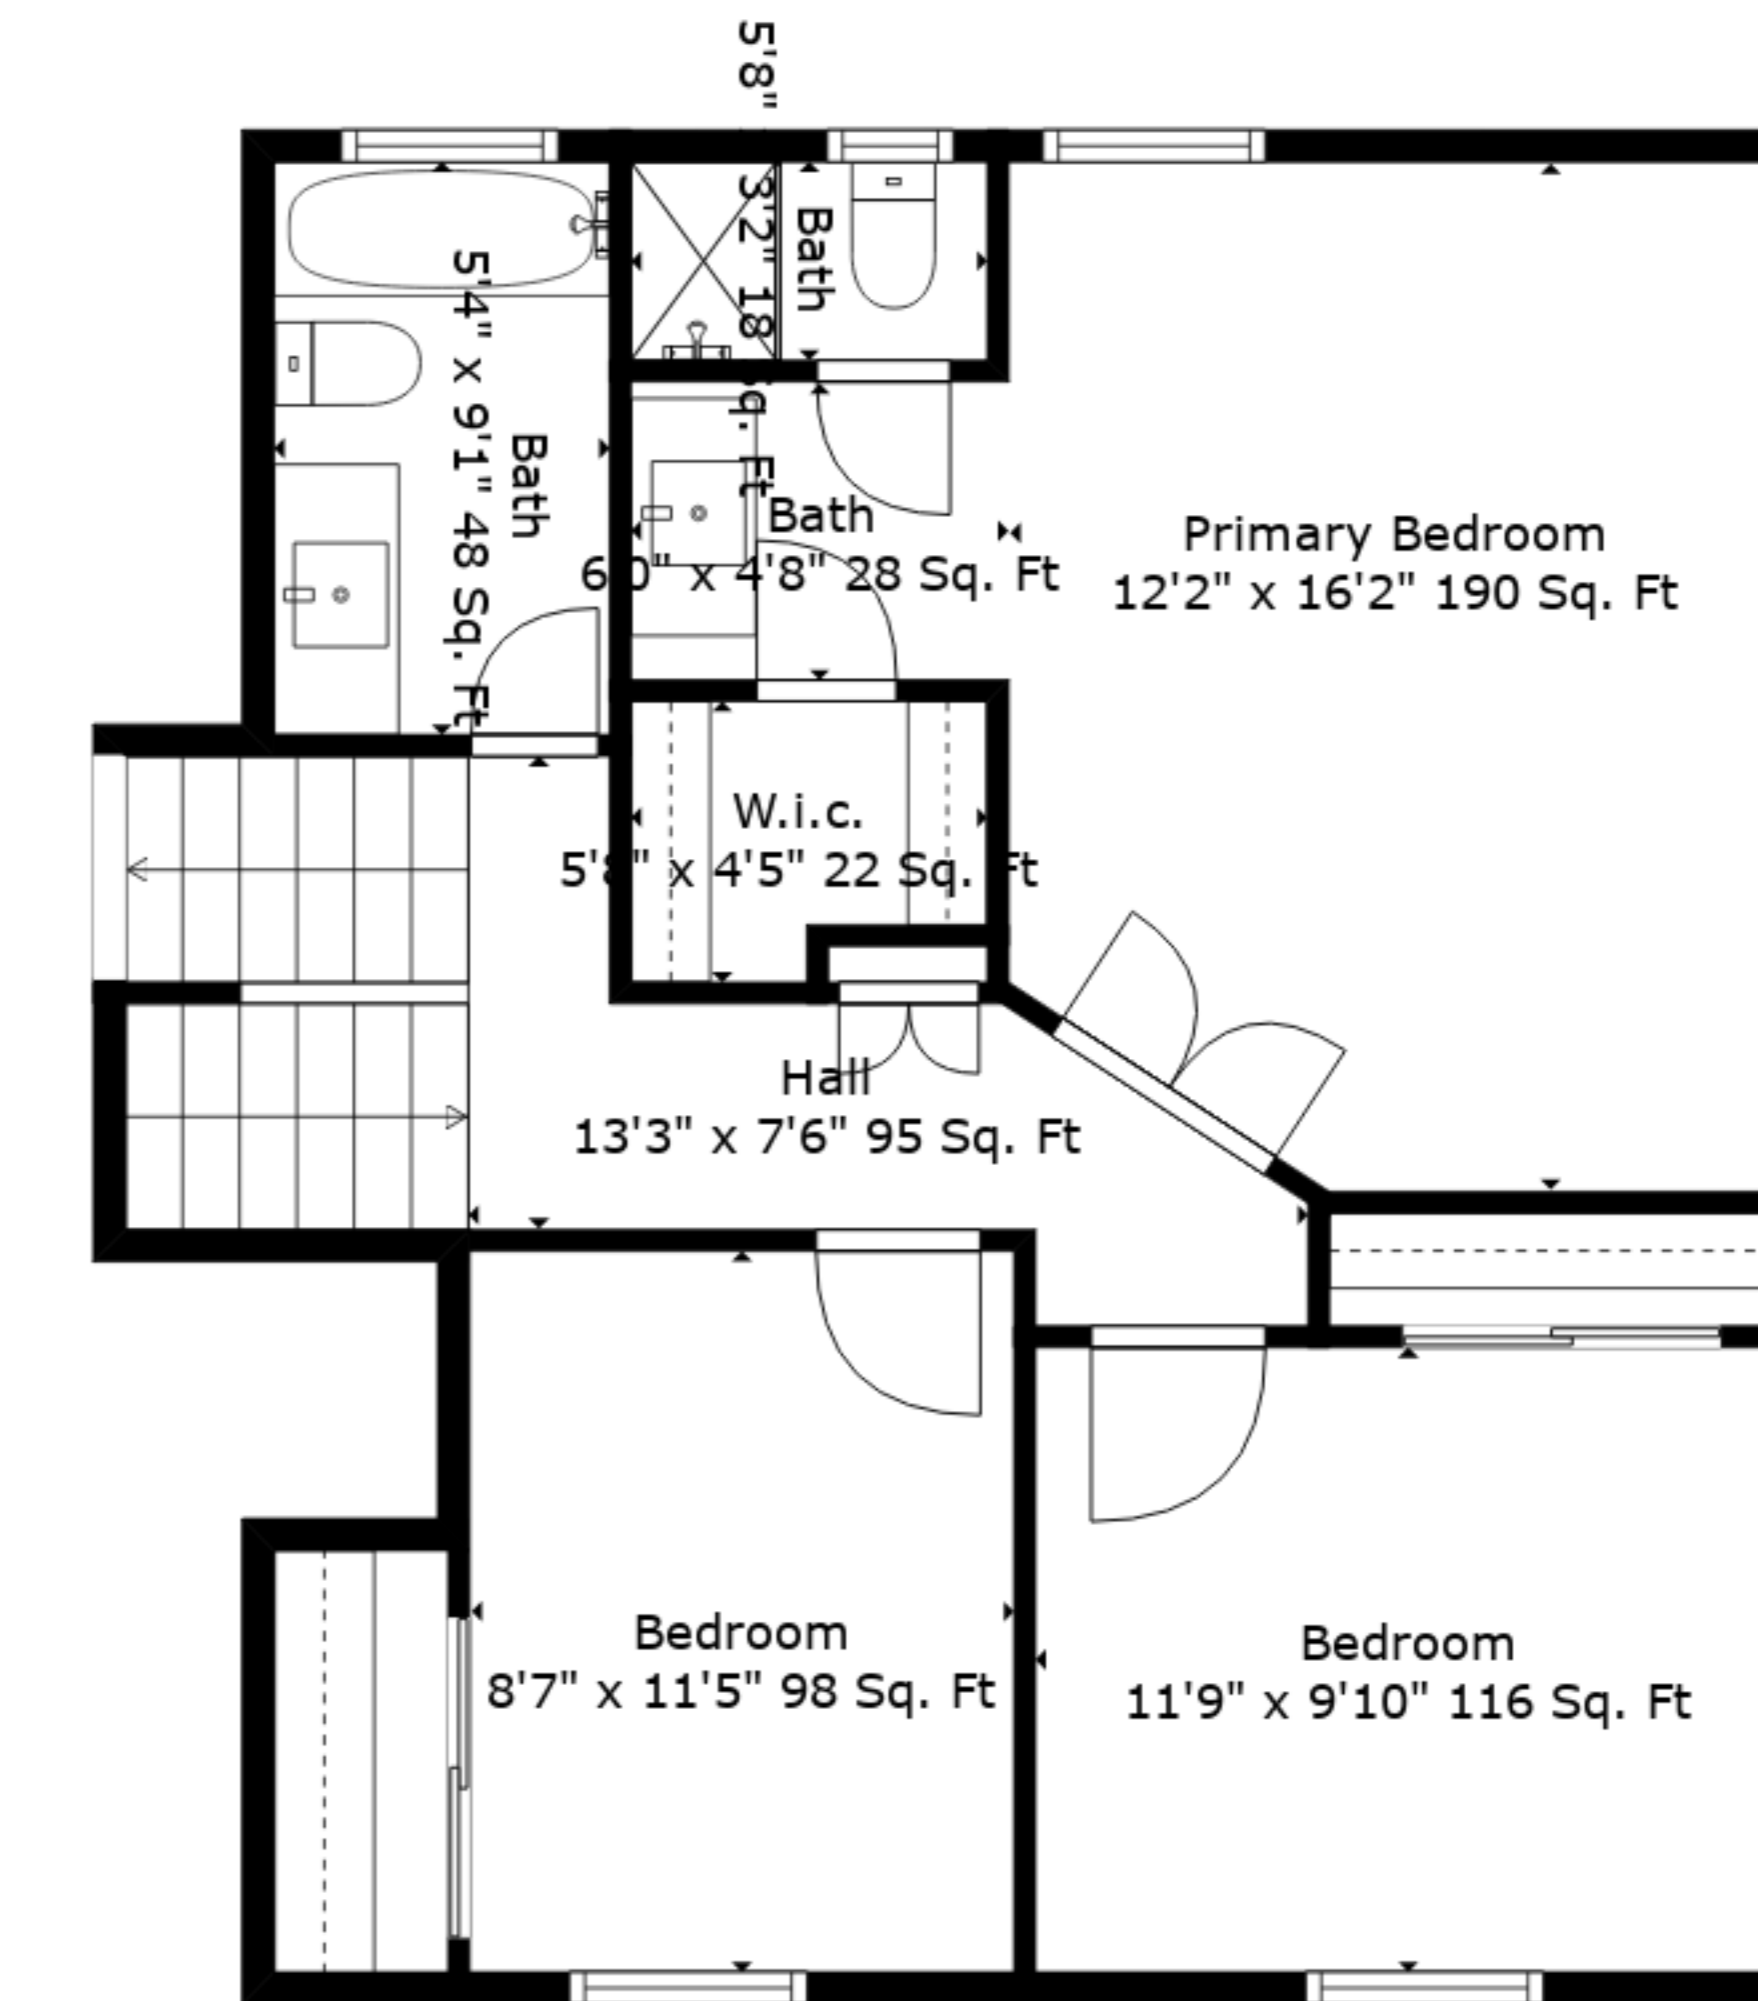

TOTAL: 2335 sq. ft

BELOW GROUND: 527 sq. ft, FLOOR 2: 118 sq. ft, FLOOR 3: 759 sq. ft, FLOOR 4: 684 sq. ft, FLOOR 5: 247 sq. ft
 EXCLUDED AREAS: STORAGE: 155 sq. ft, GARAGE: 569 sq. ft

Measurements Are Deemed Highly Reliable But Not Guaranteed.

Bedroom
17'2" x 12'11" 209 Sq. Ft

Hall
3'8" x 3'7" 13 Sq. Ft

TOTAL: 2335 sq. ft
BELOW GROUND: 527 sq. ft, FLOOR 2: 118 sq. ft, FLOOR 3: 759 sq. ft, FLOOR 4: 684 sq. ft, FLOOR 5: 247 sq. ft
EXCLUDED AREAS: STORAGE: 155 sq. ft, GARAGE: 569 sq. ft

Measurements Are Deemed Highly Reliable But Not Guaranteed.

Floor 1

Floor 2

Floor 3

Floor 4

Floor 5

TOTAL: 2335 sq. ft
 BELOW GROUND: 527 sq. ft, FLOOR 2: 118 sq. ft, FLOOR 3: 759 sq. ft, FLOOR 4: 684 sq. ft, FLOOR 5: 247 sq. ft
 EXCLUDED AREAS: STORAGE: 155 sq. ft, GARAGE: 569 sq. ft