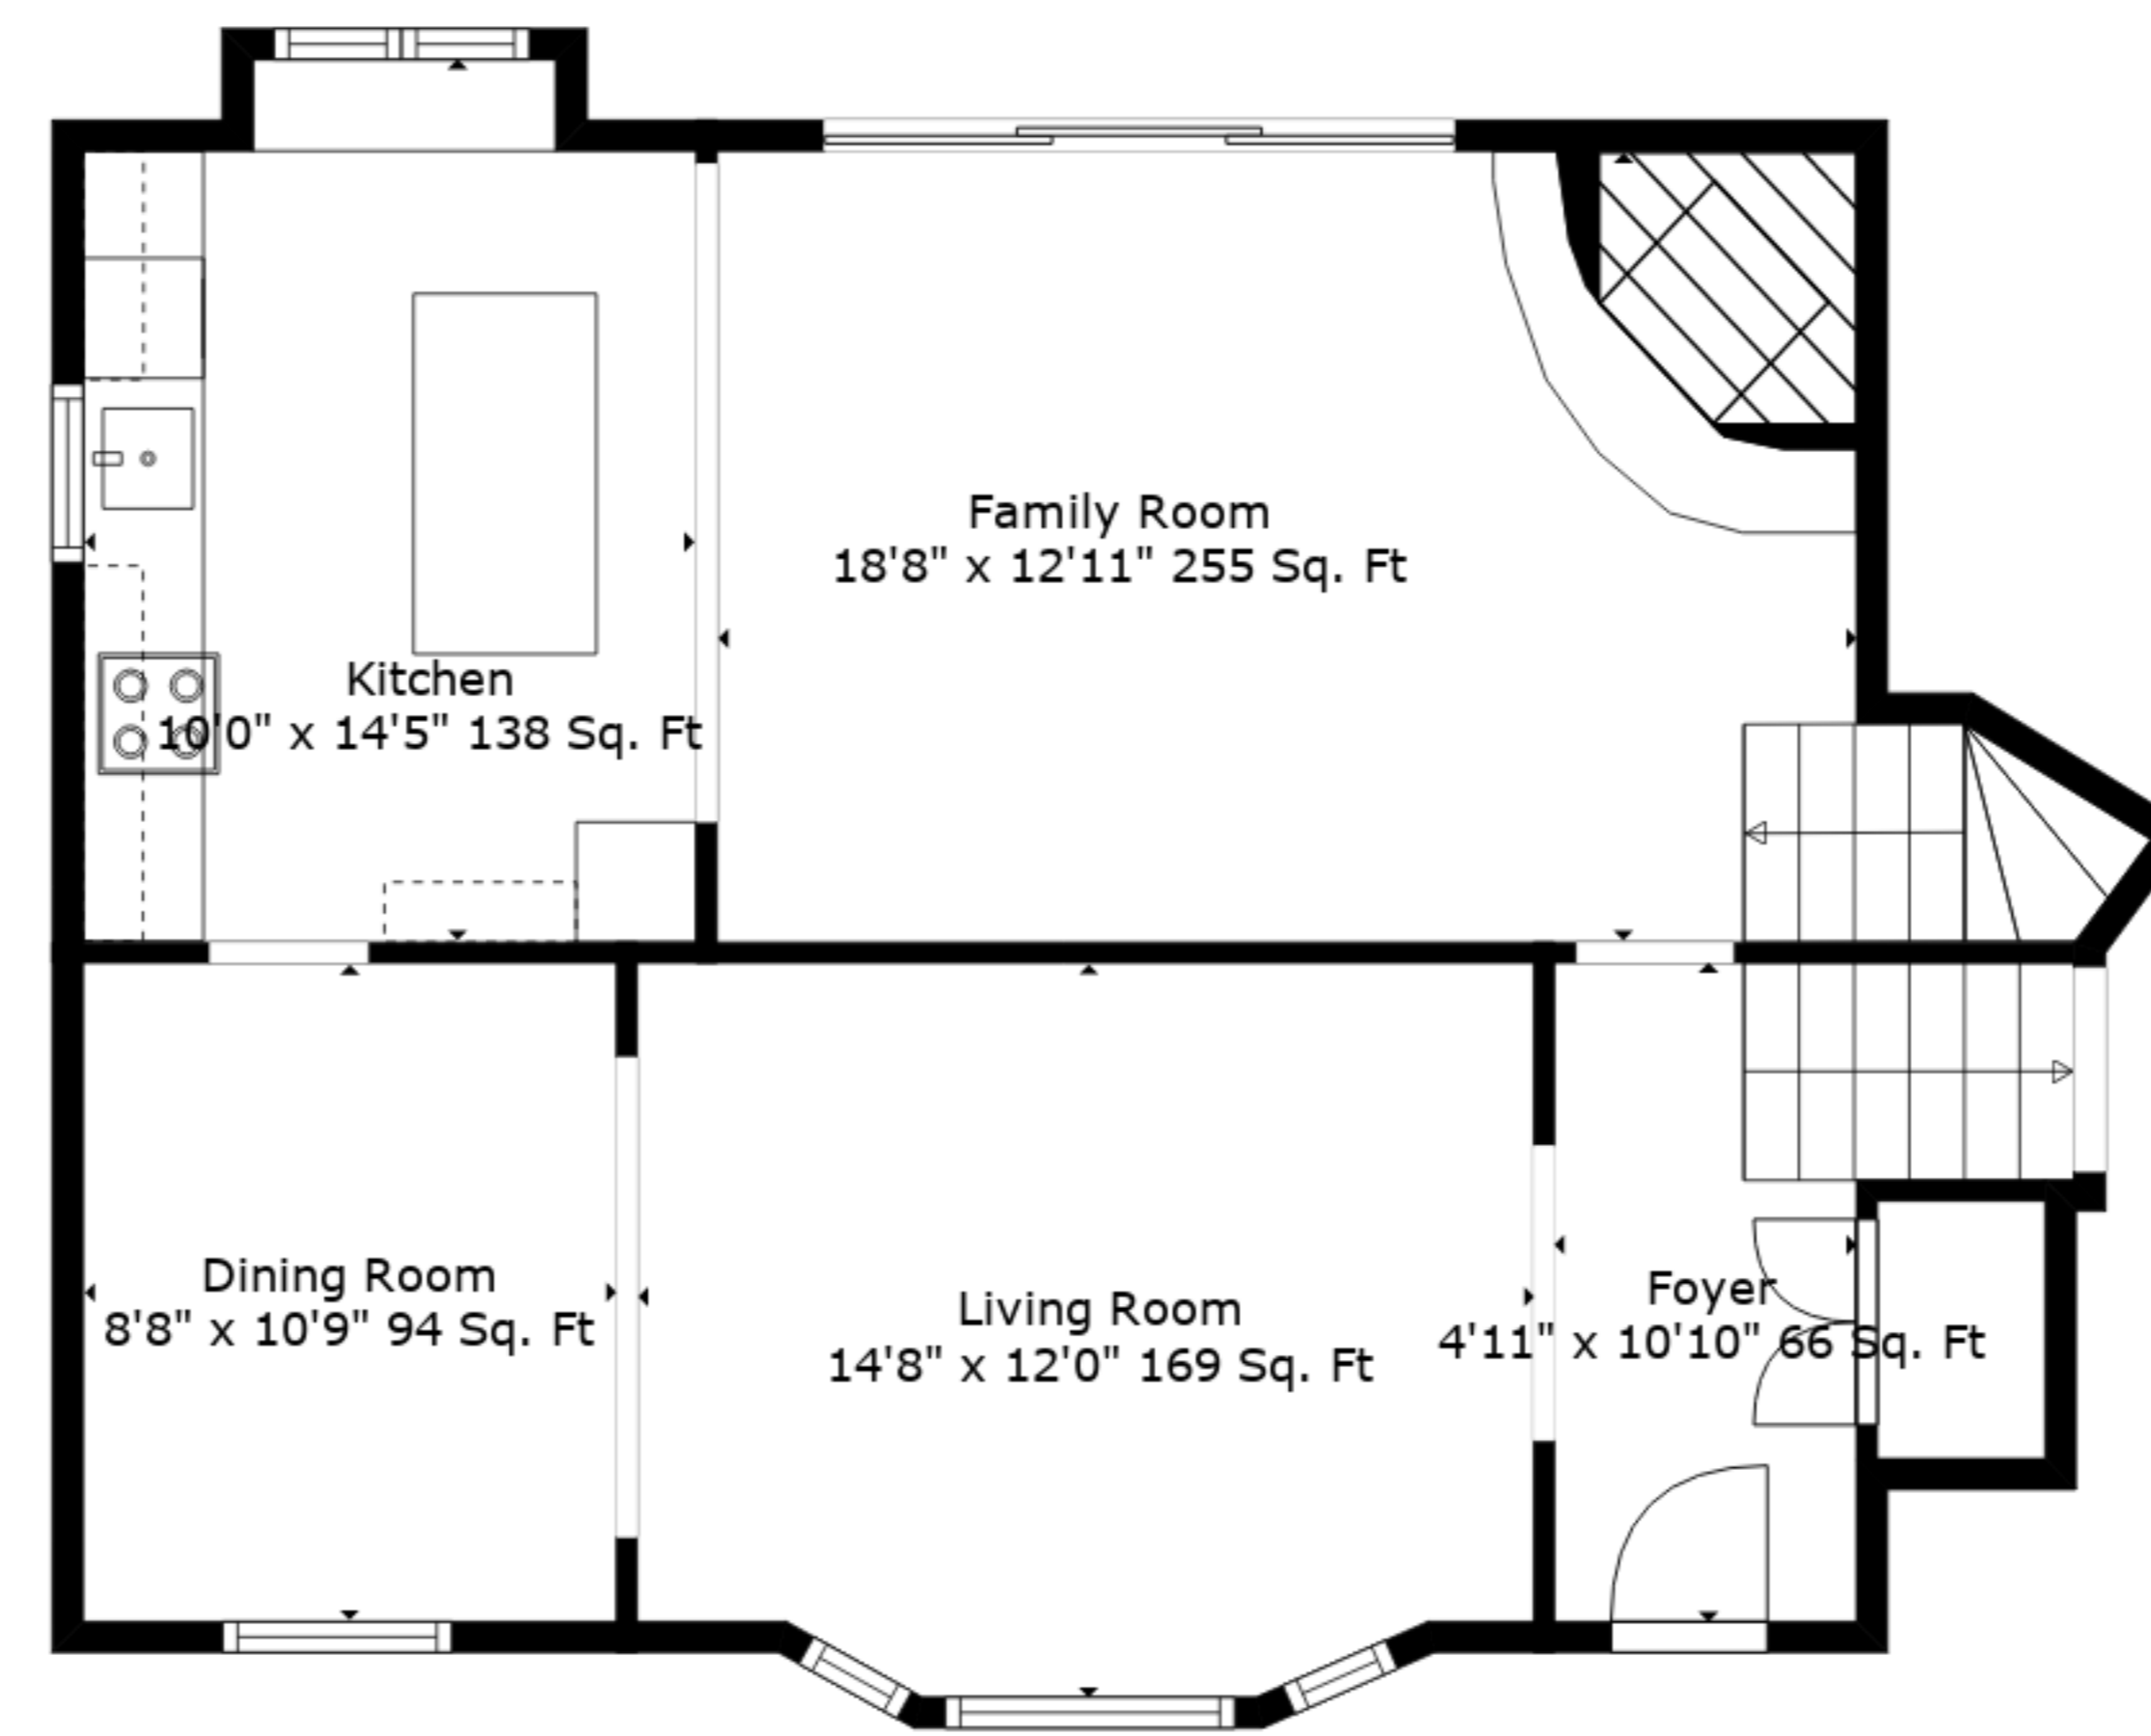

TOTAL: 2335 sq. ft

BELOW GROUND: 527 sq. ft, FLOOR 2: 118 sq. ft, FLOOR 3: 759 sq. ft, FLOOR 4: 684 sq. ft, FLOOR 5: 247 sq. ft
 EXCLUDED AREAS: STORAGE: 155 sq. ft, GARAGE: 569 sq. ft

Measurements Are Deemed Highly Reliable But Not Guaranteed.

Bedroom
17'2" x 12'11" 209 Sq. Ft

Hall
3'8" x 3'7" 13 Sq. Ft

TOTAL: 2335 sq. ft
BELOW GROUND: 527 sq. ft, FLOOR 2: 118 sq. ft, FLOOR 3: 759 sq. ft, FLOOR 4: 684 sq. ft, FLOOR 5: 247 sq. ft
EXCLUDED AREAS: STORAGE: 155 sq. ft, GARAGE: 569 sq. ft

Measurements Are Deemed Highly Reliable But Not Guaranteed.

Floor 1

Floor 2

Floor 3

Floor 4

Floor 5

TOTAL: 2335 sq. ft
 BELOW GROUND: 527 sq. ft, FLOOR 2: 118 sq. ft, FLOOR 3: 759 sq. ft, FLOOR 4: 684 sq. ft, FLOOR 5: 247 sq. ft
 EXCLUDED AREAS: STORAGE: 155 sq. ft, GARAGE: 569 sq. ft