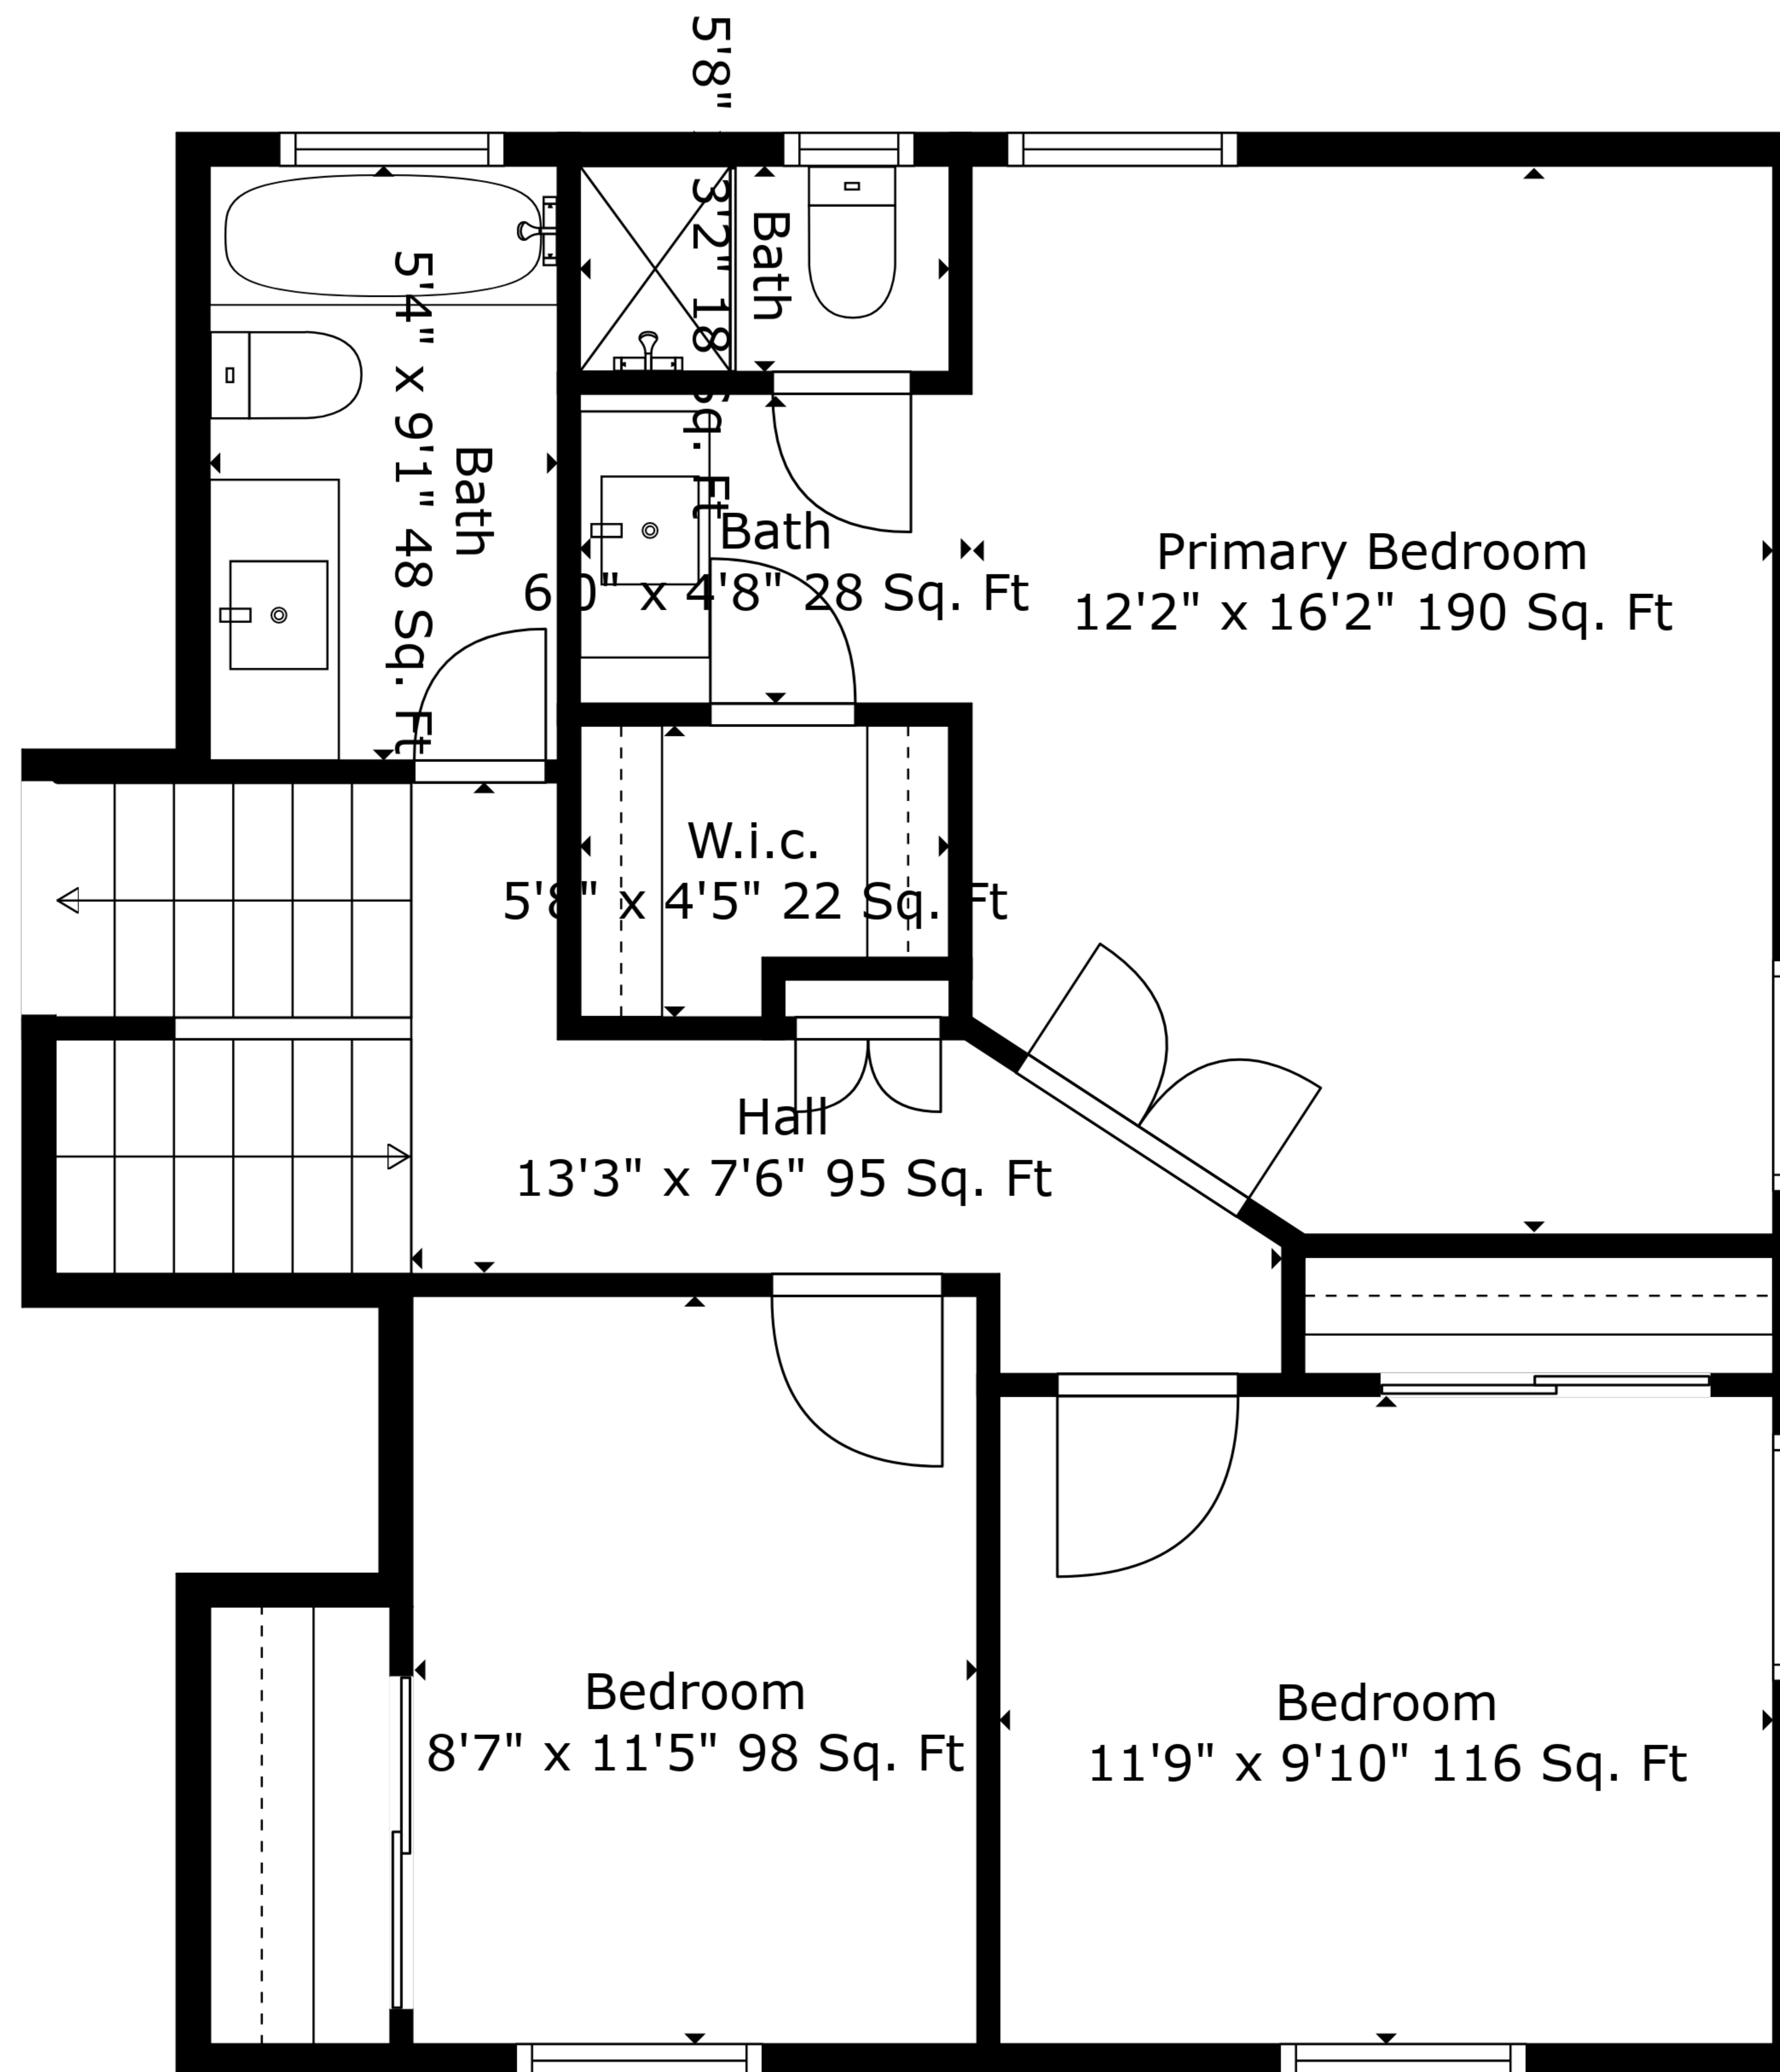

TOTAL: 2335 sq. ft

BELOW GROUND: 527 sq. ft, FLOOR 2: 118 sq. ft, FLOOR 3: 759 sq. ft, FLOOR 4: 684 sq. ft, FLOOR 5: 247 sq. ft
 EXCLUDED AREAS: STORAGE: 155 sq. ft, GARAGE: 569 sq. ft

Measurements Are Deemed Highly Reliable But Not Guaranteed.