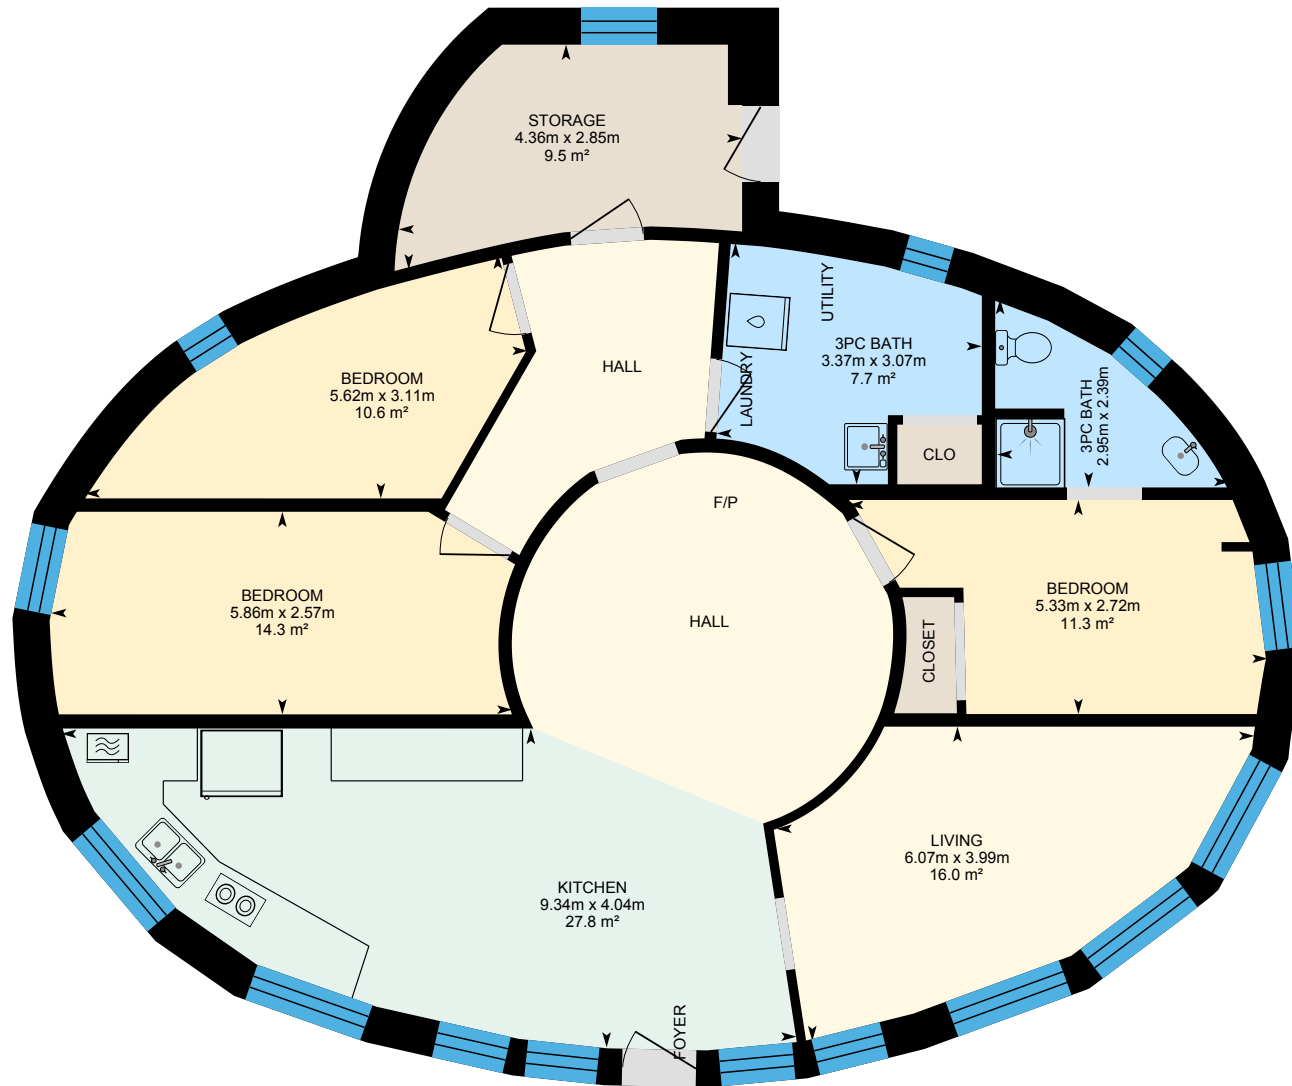

60111 Range Rd 223, Thorhild, AB

Main Floor Exterior Area 158.63 m²
Interior Area 136.78 m²

PREPARED: 2023/05/13