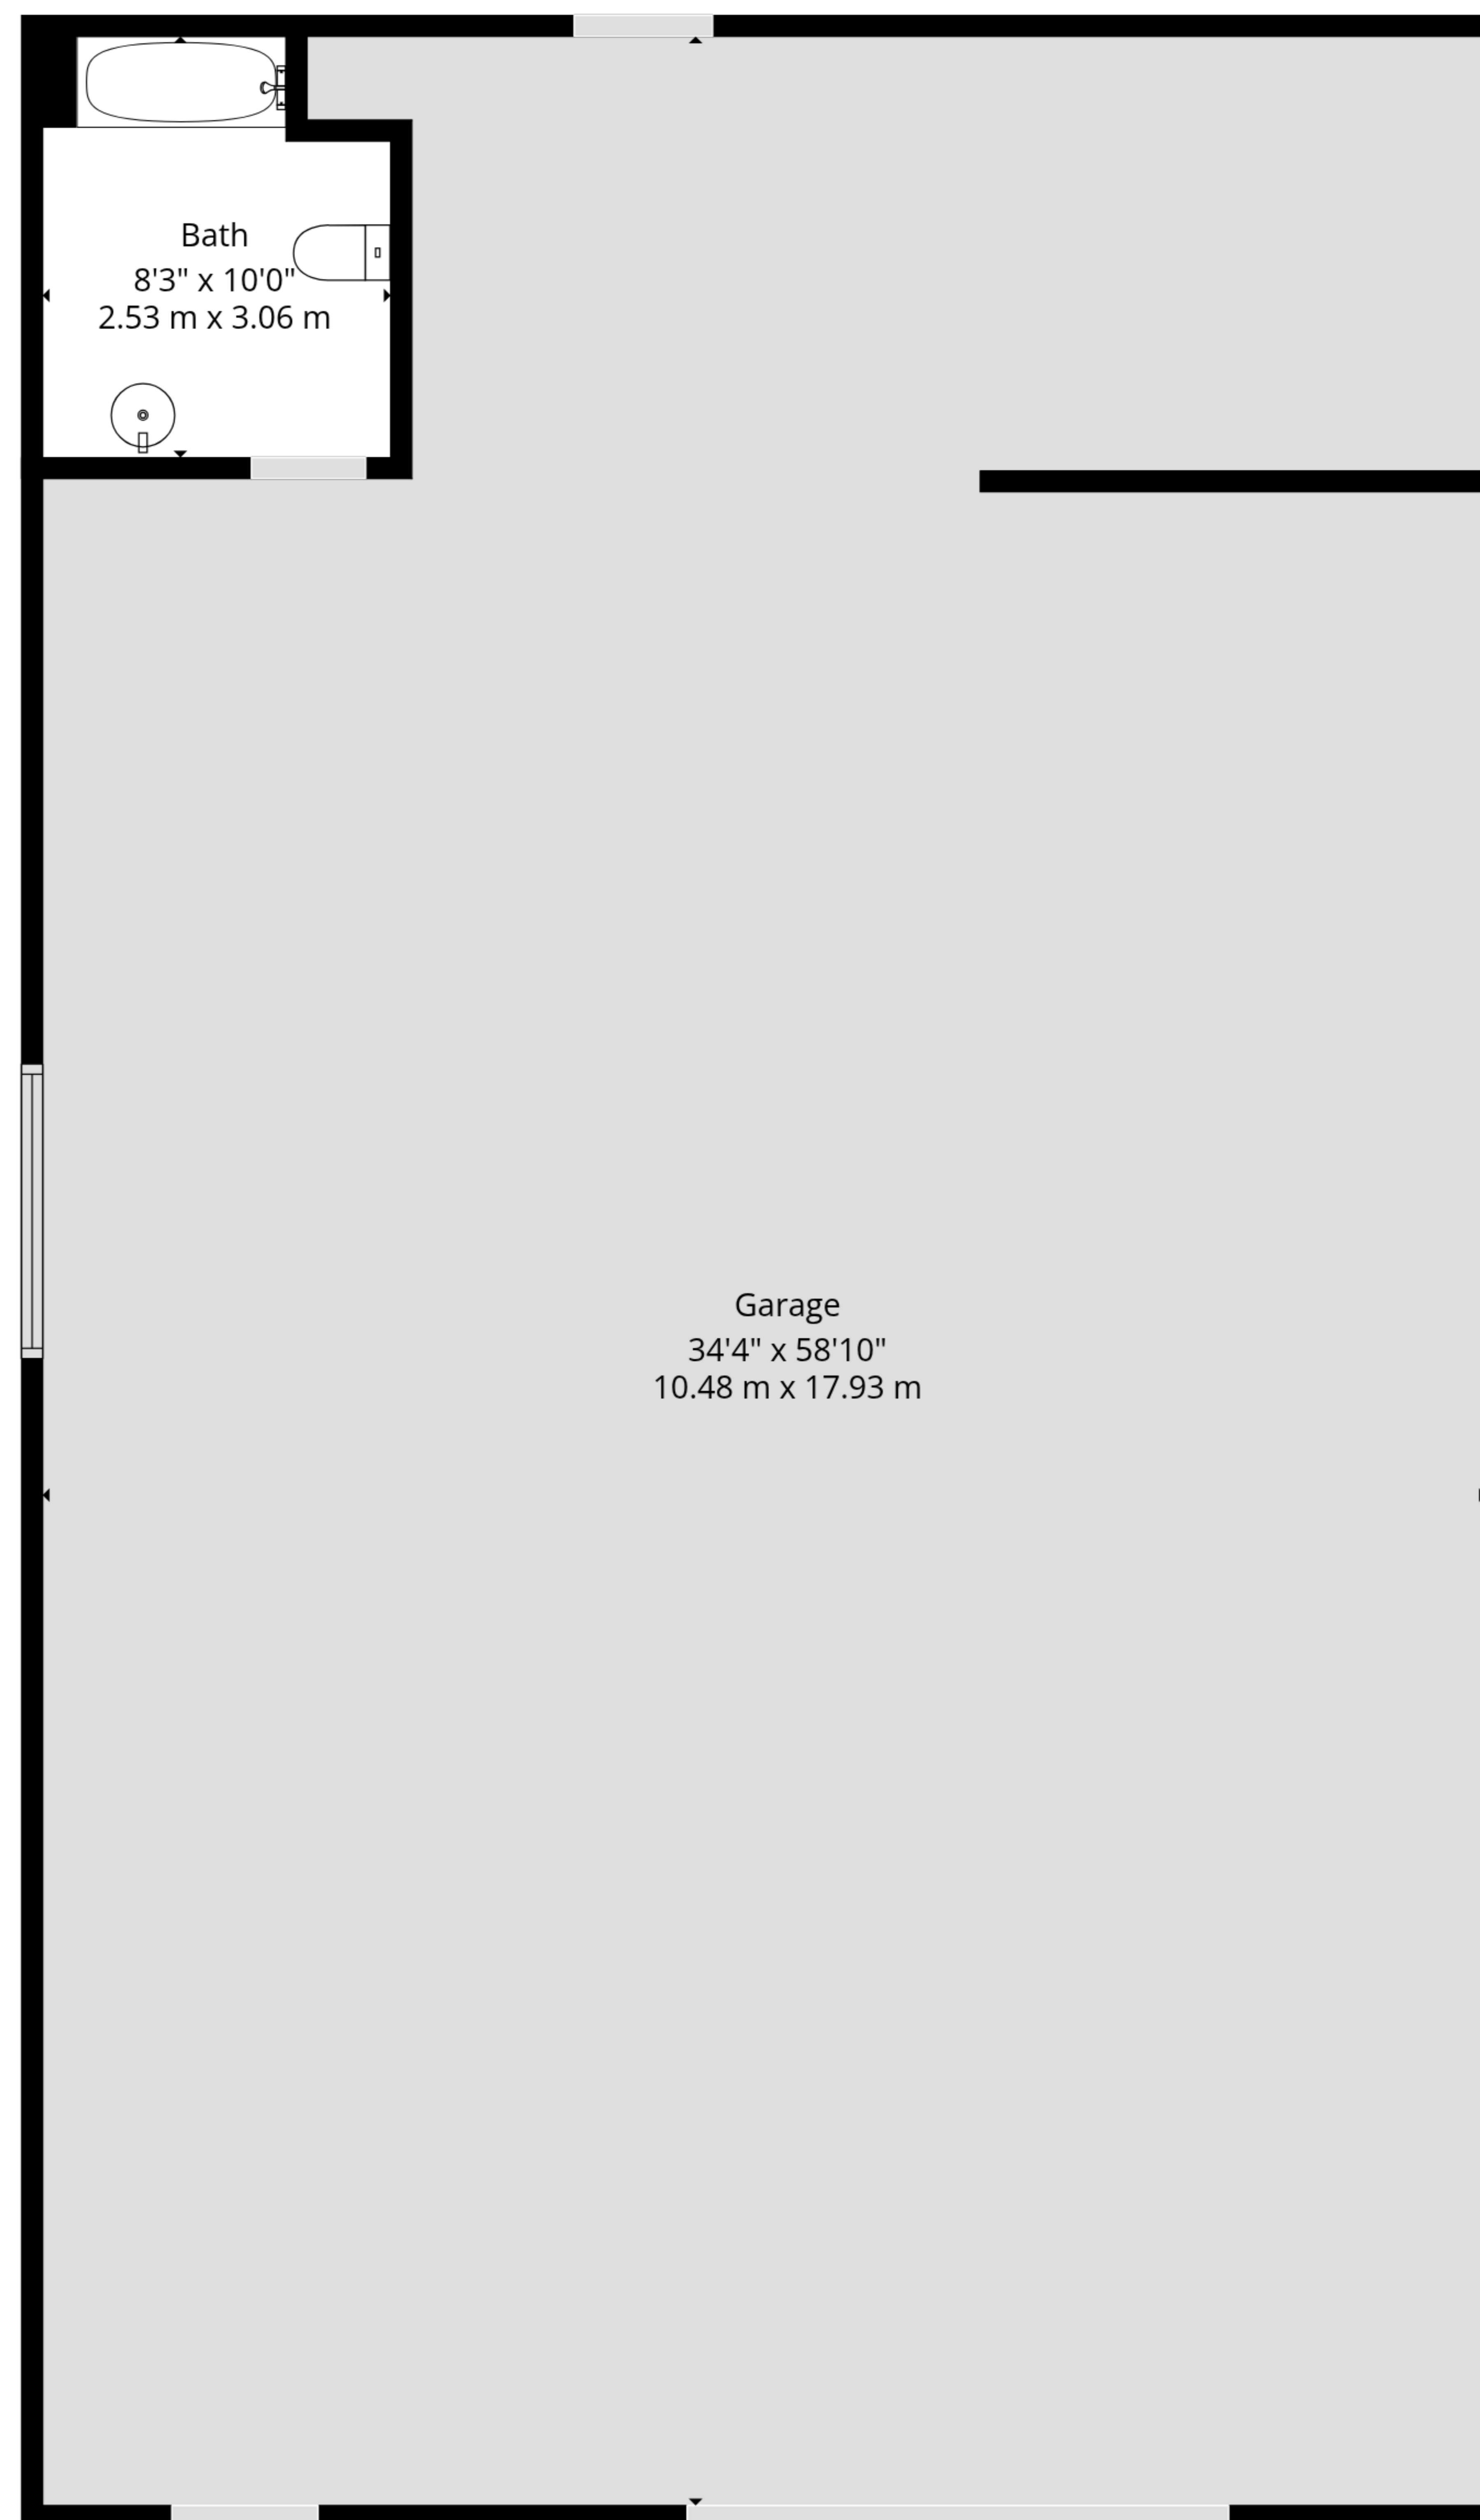

Total GLA: 96 sq. ft, 9 m2 | Total: 2115 sq. ft, 197 m2
1st floor: 96 sq. ft, 9 m2 (Excluded areas 2019 sq. ft, 188 m2)

Floor Plan Created By Cubicasa App. Measurements Deemed Highly Reliable But Not Guaranteed.