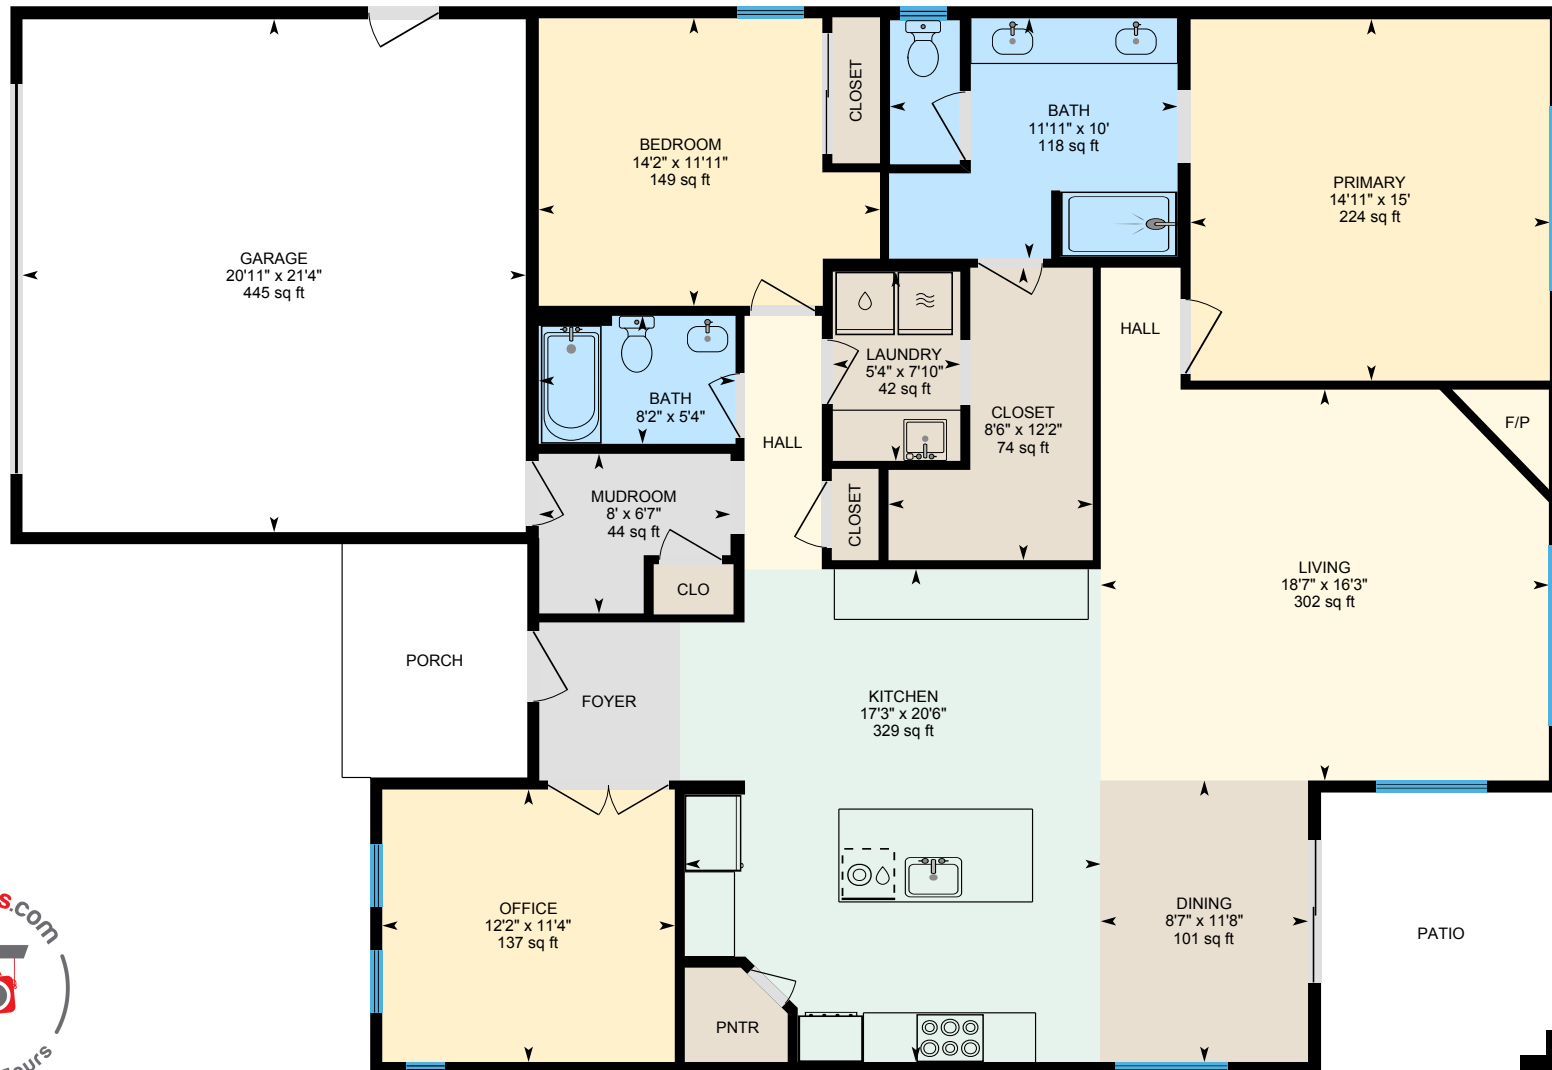

2417 River Berry Dr, Manteca, CA

Main Floor Finished Area 1866.90 sq ft
Unfinished Area 477.20 sq ft

PREPARED: 2025/03/05

White regions are excluded from total floor area in iGUIDE floor plans. All room dimensions and floor areas must be considered approximate and are subject to independent verification.