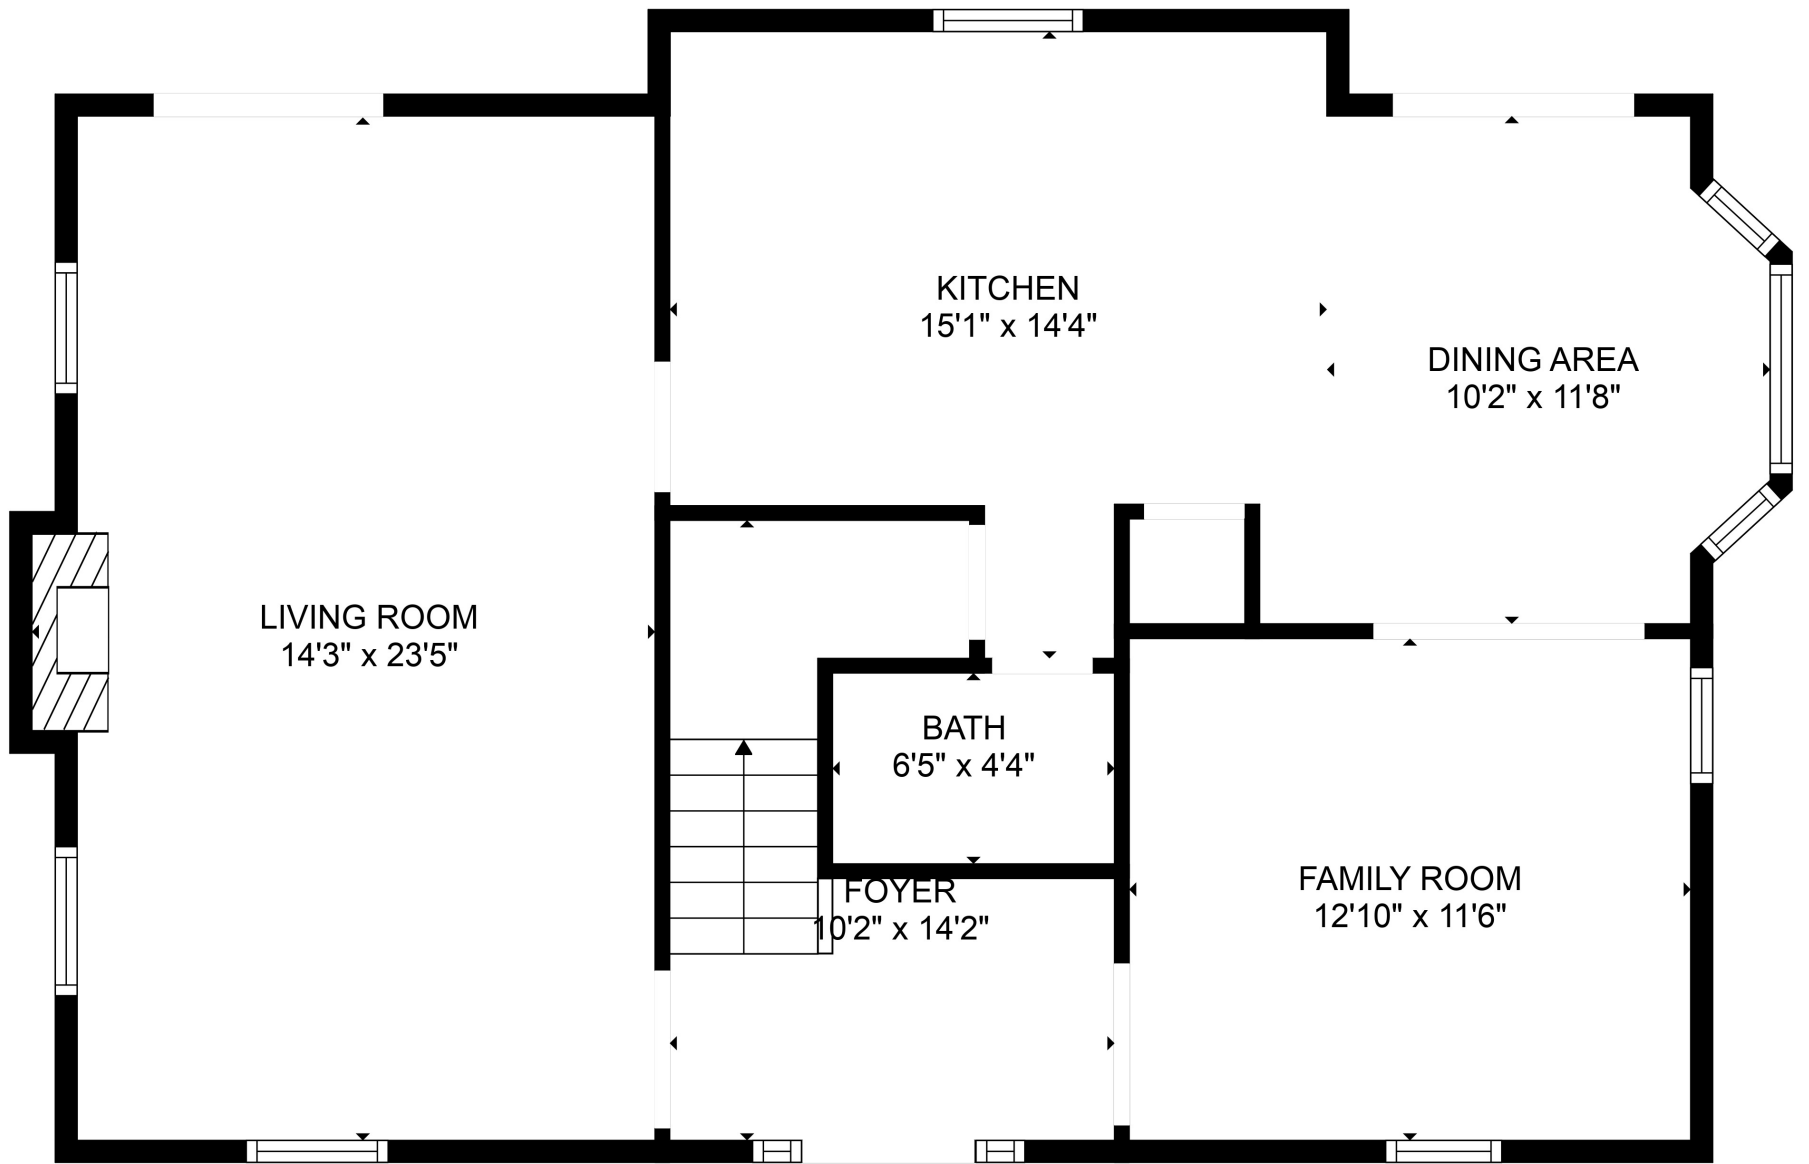

Total scanned area: 1981 sq. ft

SIZES AND DIMENSIONS ARE APPROXIMATE. ACTUAL MAY VARY.

Total scanned area: 1981 sq. ft

SIZES AND DIMENSIONS ARE APPROXIMATE. ACTUAL MAY VARY.

Total scanned area: 1981 sq. ft

SIZES AND DIMENSIONS ARE APPROXIMATE. ACTUAL MAY VARY.