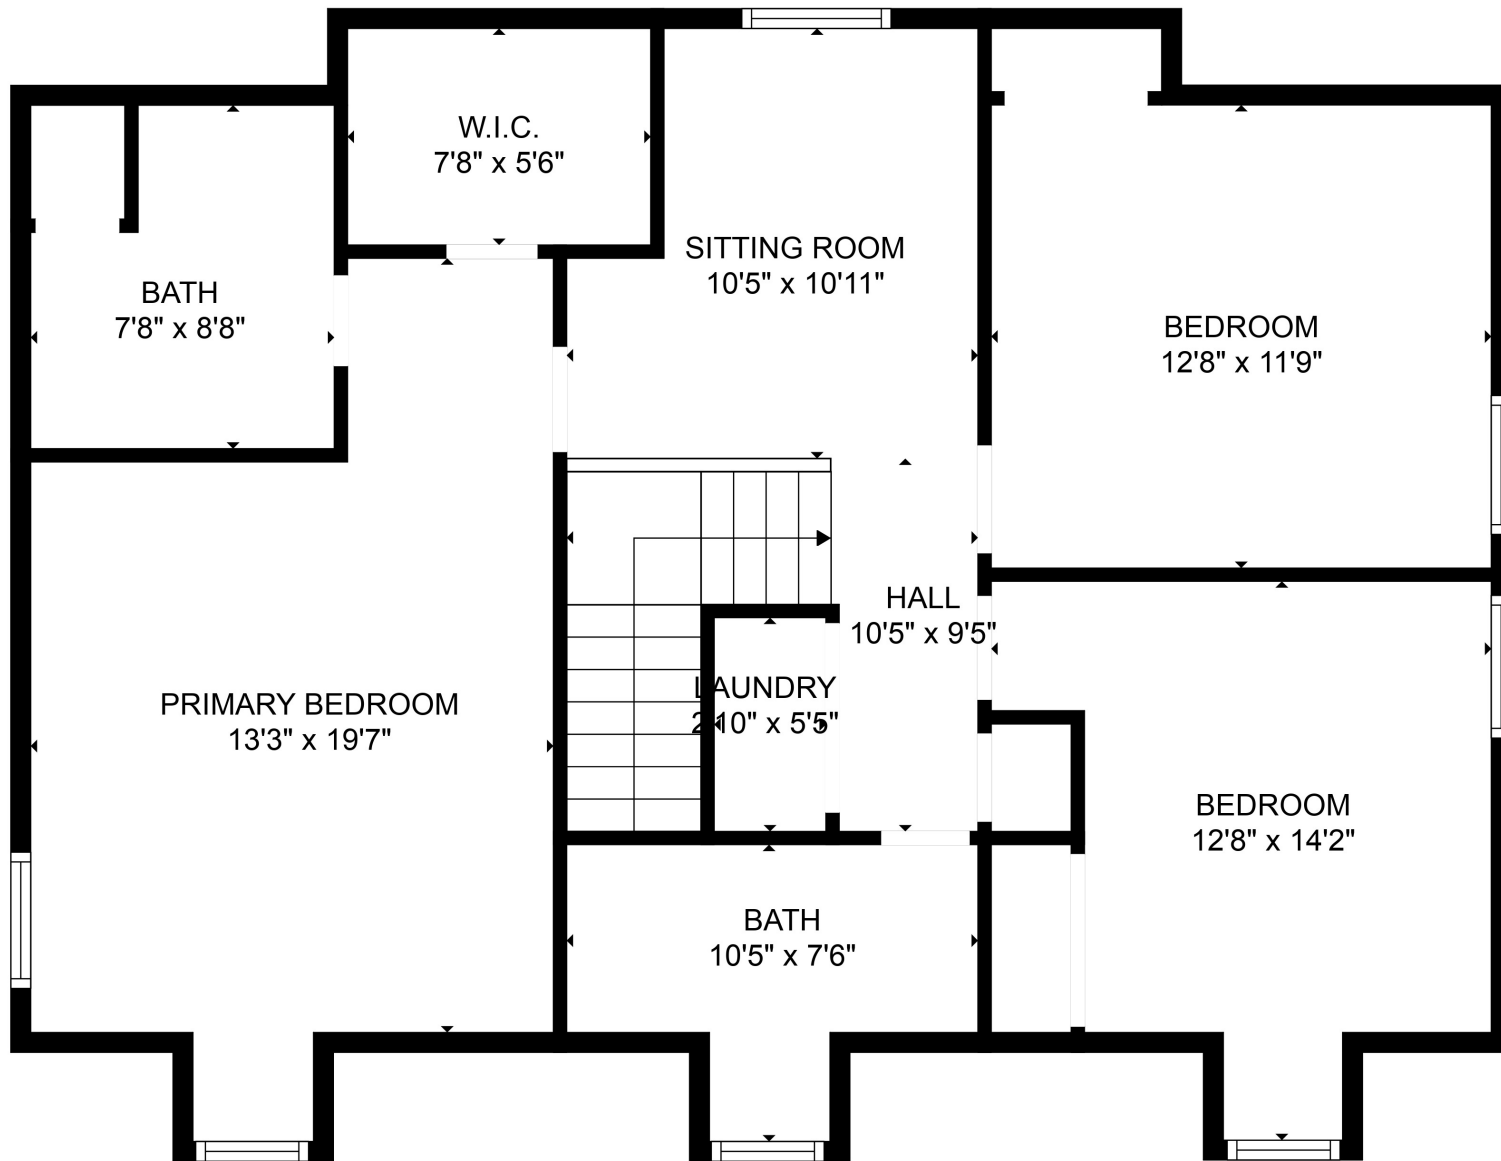

Total scanned area: 1981 sq. ft

SIZES AND DIMENSIONS ARE APPROXIMATE. ACTUAL MAY VARY.

Total scanned area: 1981 sq. ft

SIZES AND DIMENSIONS ARE APPROXIMATE. ACTUAL MAY VARY.

Total scanned area: 1981 sq. ft

SIZES AND DIMENSIONS ARE APPROXIMATE. ACTUAL MAY VARY.