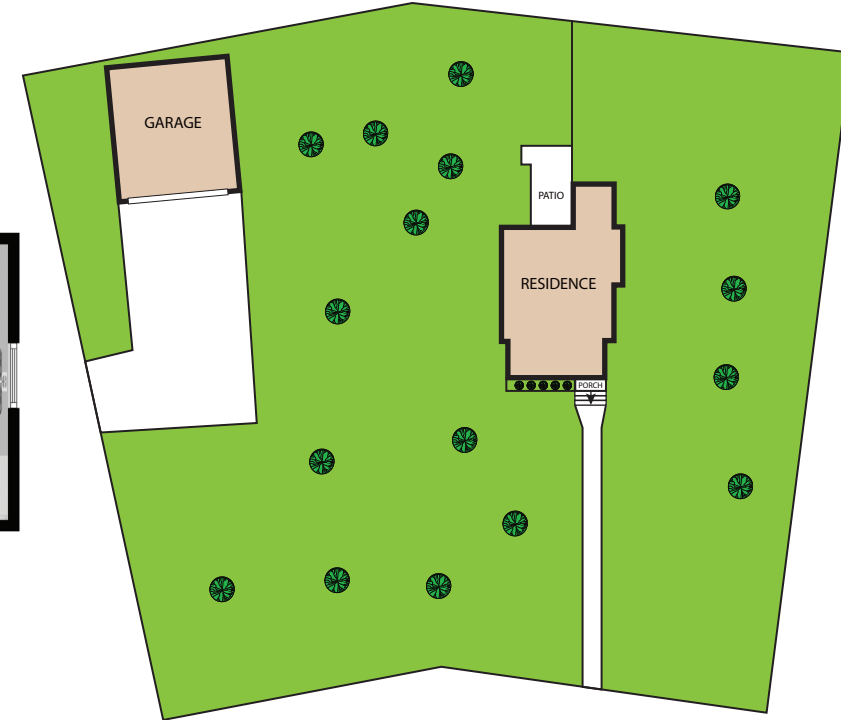

SECOND FLOOR

FIRST FLOOR

BASEMENT

139 N Main Street, Cottage Grove 53527

TOTAL APPROX. FLOOR AREA 1,637 SQ.FT

Whilst every attempt has been made to ensure the accuracy of the floor plan contained here, measurements of doors, windows, rooms and any other items are approximate and no responsibility is taken for any error, omission, or misstatement. This plan is for illustrative purposes only and should be used as such by any prospective purchaser.