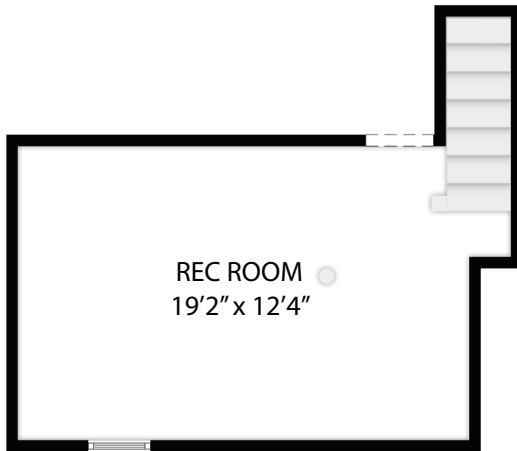

SECOND FLOOR

FIRST FLOOR

BASEMENT

139 N Main Street, Cottage Grove 53527

TOTAL APPROX. FLOOR AREA 1,637 SQ.FT

Whilst every attempt has been made to ensure the accuracy of the floor plan contained here, measurements of doors, windows, rooms and any other items are approximate and no responsibility is taken for any error, omission, or misstatement. This plan is for illustrative purposes only and should be used as such by any prospective purchaser.