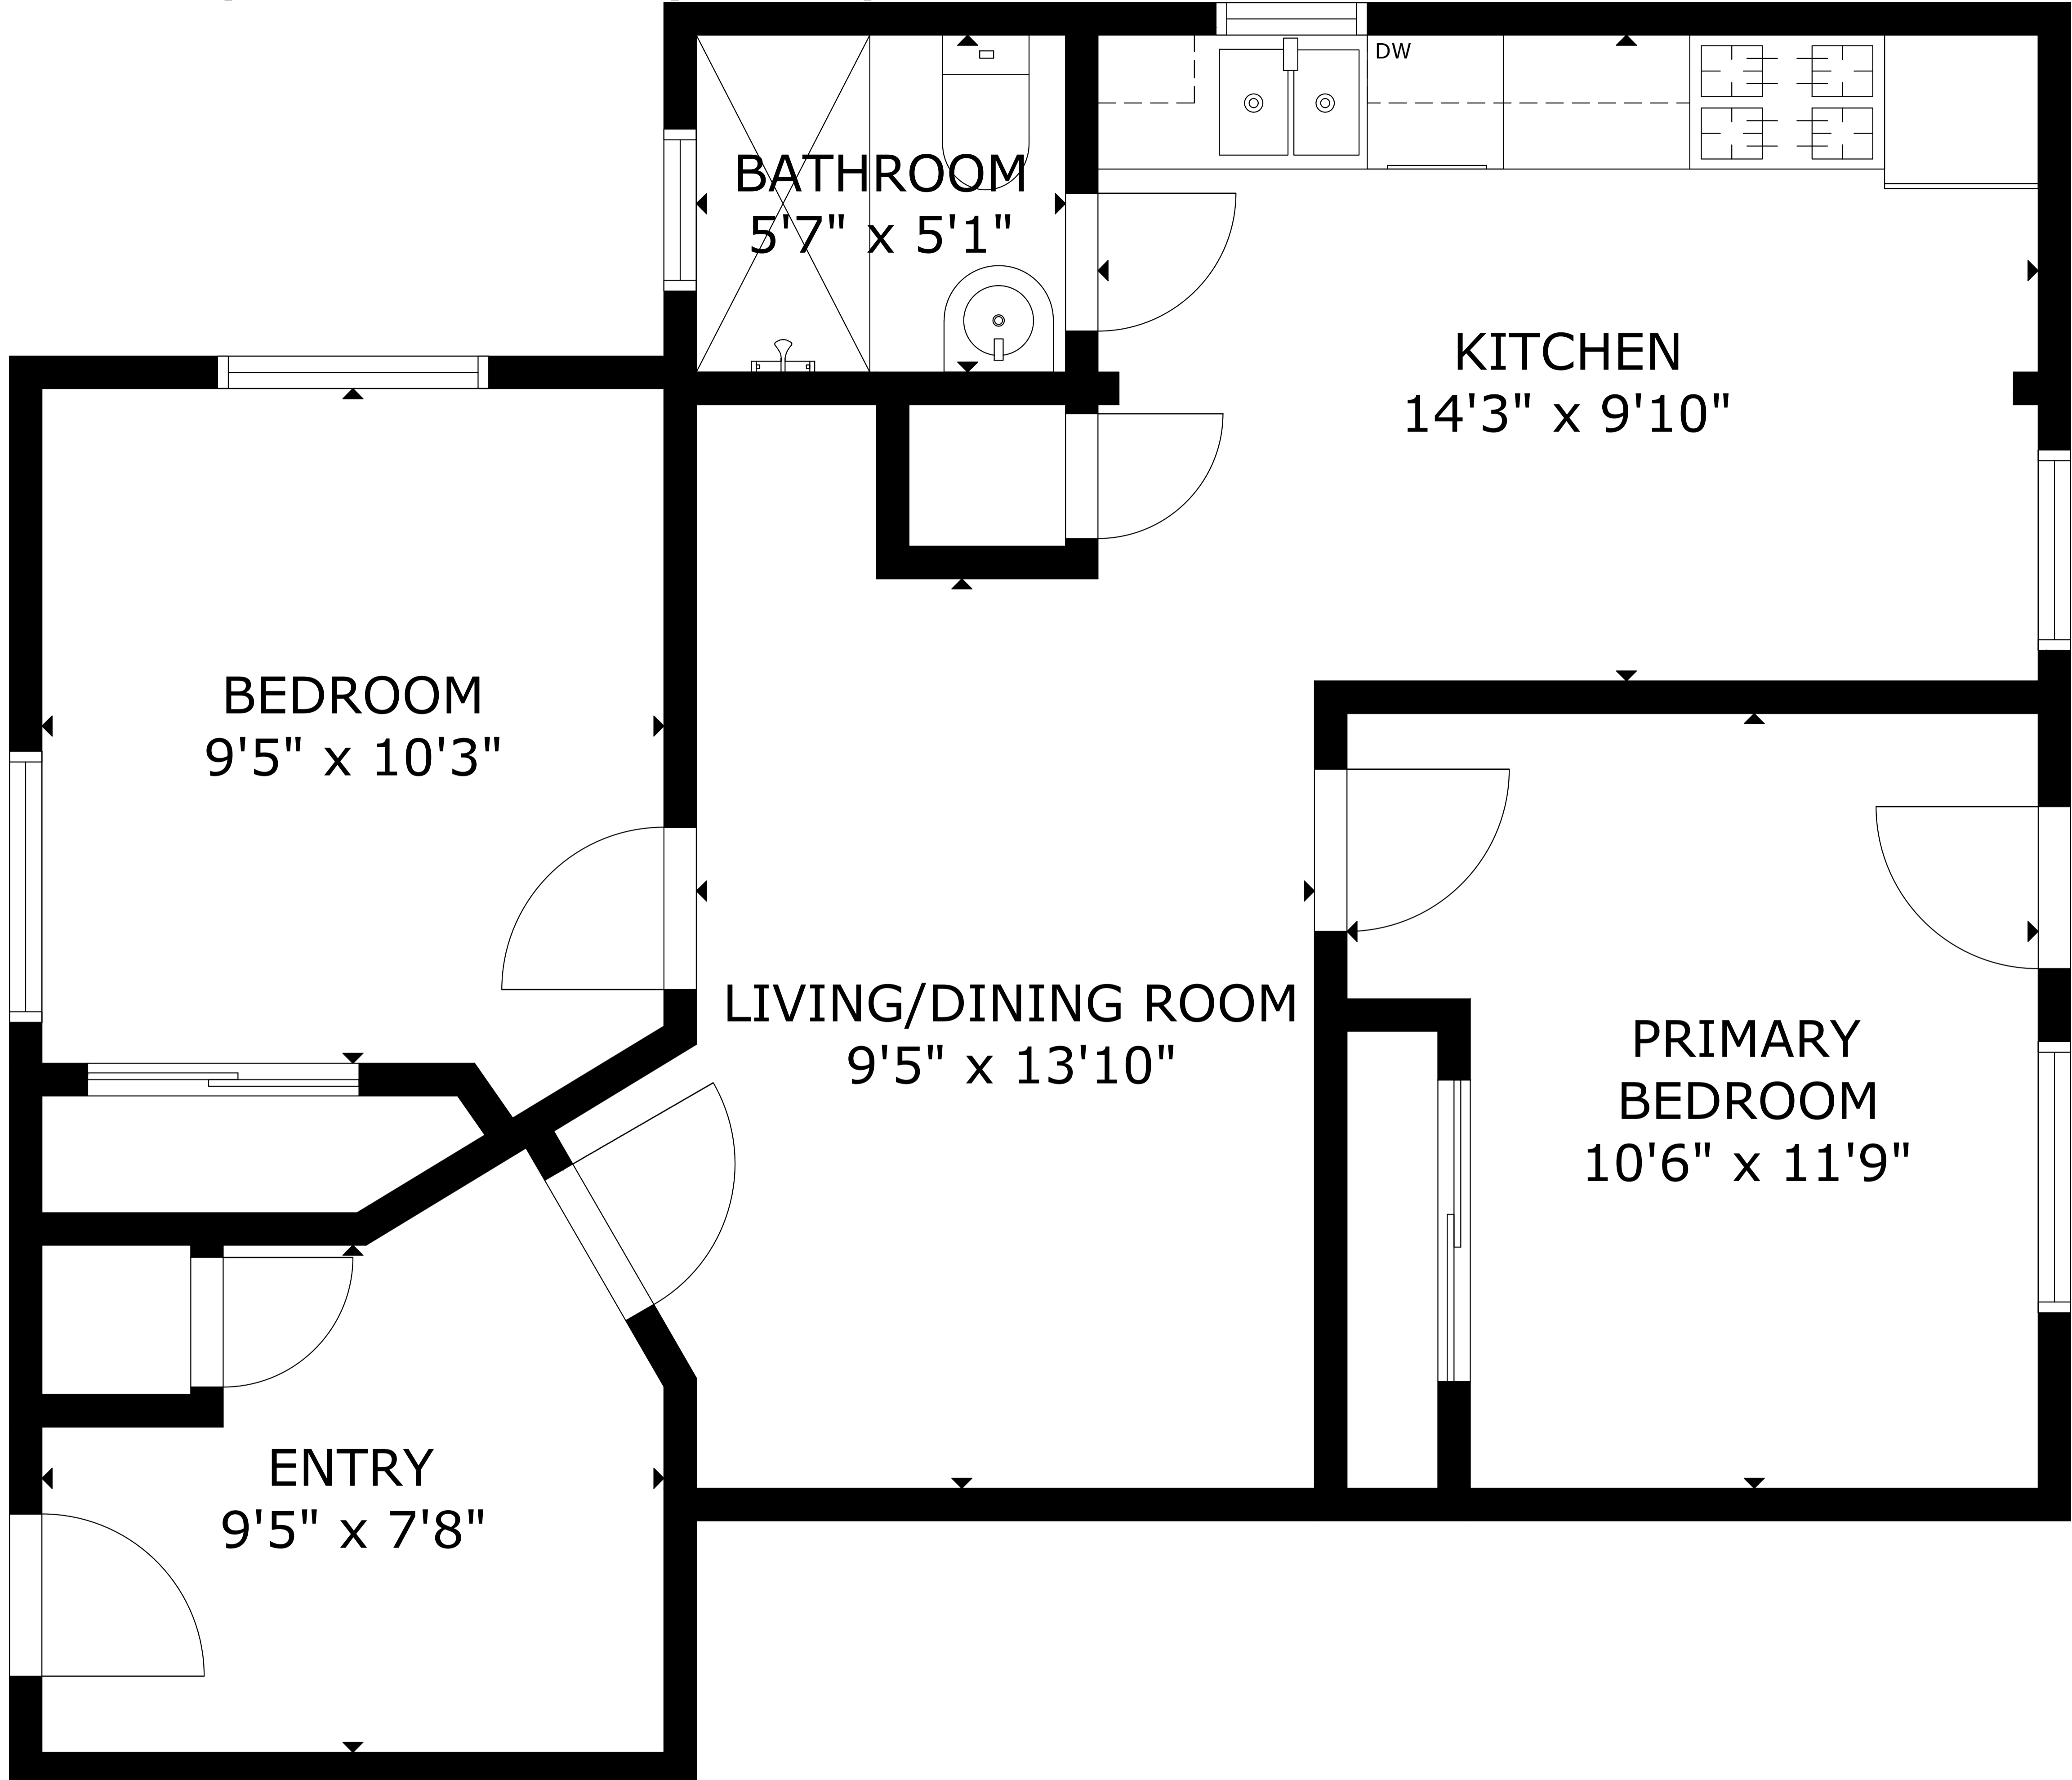

450 61st St NW, Apt C, Albuquerque, NM, 87105, US

GROSS EXTERNAL AREA
TOTAL: 709 sq ft
FLOOR 1: 709 sq ft

SIZE AND DIMENSIONS ARE APPROXIMATE, ACTUAL MAY VARY