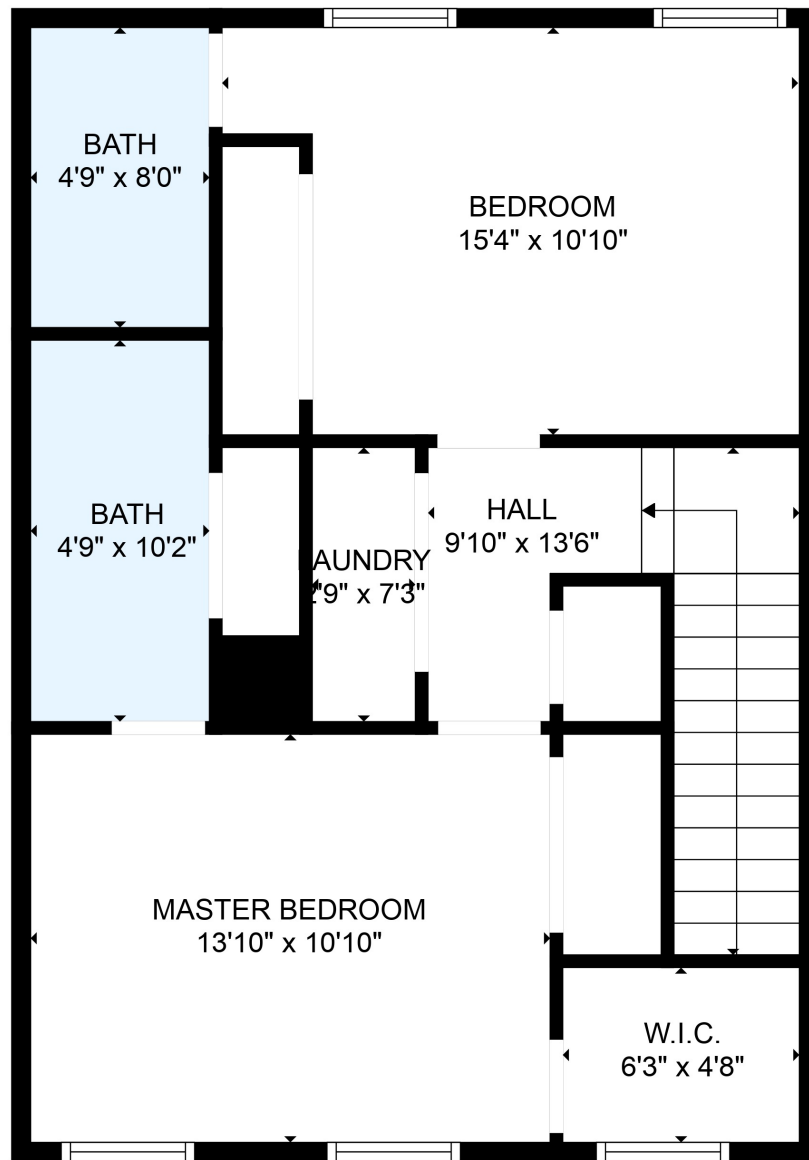

Total scanned area: 1687 sq. ft

MEASUREMENTS ARE CALCULATED BY CUBICASA TECHNOLOGY. DEEMED HIGHLY RELIABLE BUT NOT GUARANTEED.

Total scanned area: 1687 sq. ft

MEASUREMENTS ARE CALCULATED BY CUBICASA TECHNOLOGY. DEEMED HIGHLY RELIABLE BUT NOT GUARANTEED.

Total scanned area: 1687 sq. ft

MEASUREMENTS ARE CALCULATED BY CUBICASA TECHNOLOGY. DEEMED HIGHLY RELIABLE BUT NOT GUARANTEED.