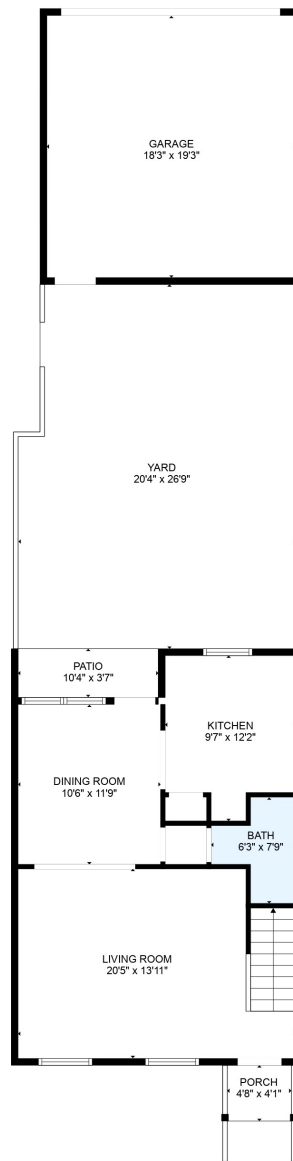

Total scanned area: 1687 sq. ft

MEASUREMENTS ARE CALCULATED BY CUBICASA TECHNOLOGY. DEEMED HIGHLY RELIABLE BUT NOT GUARANTEED.

Total scanned area: 1687 sq. ft

MEASUREMENTS ARE CALCULATED BY CUBICASA TECHNOLOGY. DEEMED HIGHLY RELIABLE BUT NOT GUARANTEED.

Total scanned area: 1687 sq. ft

MEASUREMENTS ARE CALCULATED BY CUBICASA TECHNOLOGY. DEEMED HIGHLY RELIABLE BUT NOT GUARANTEED.