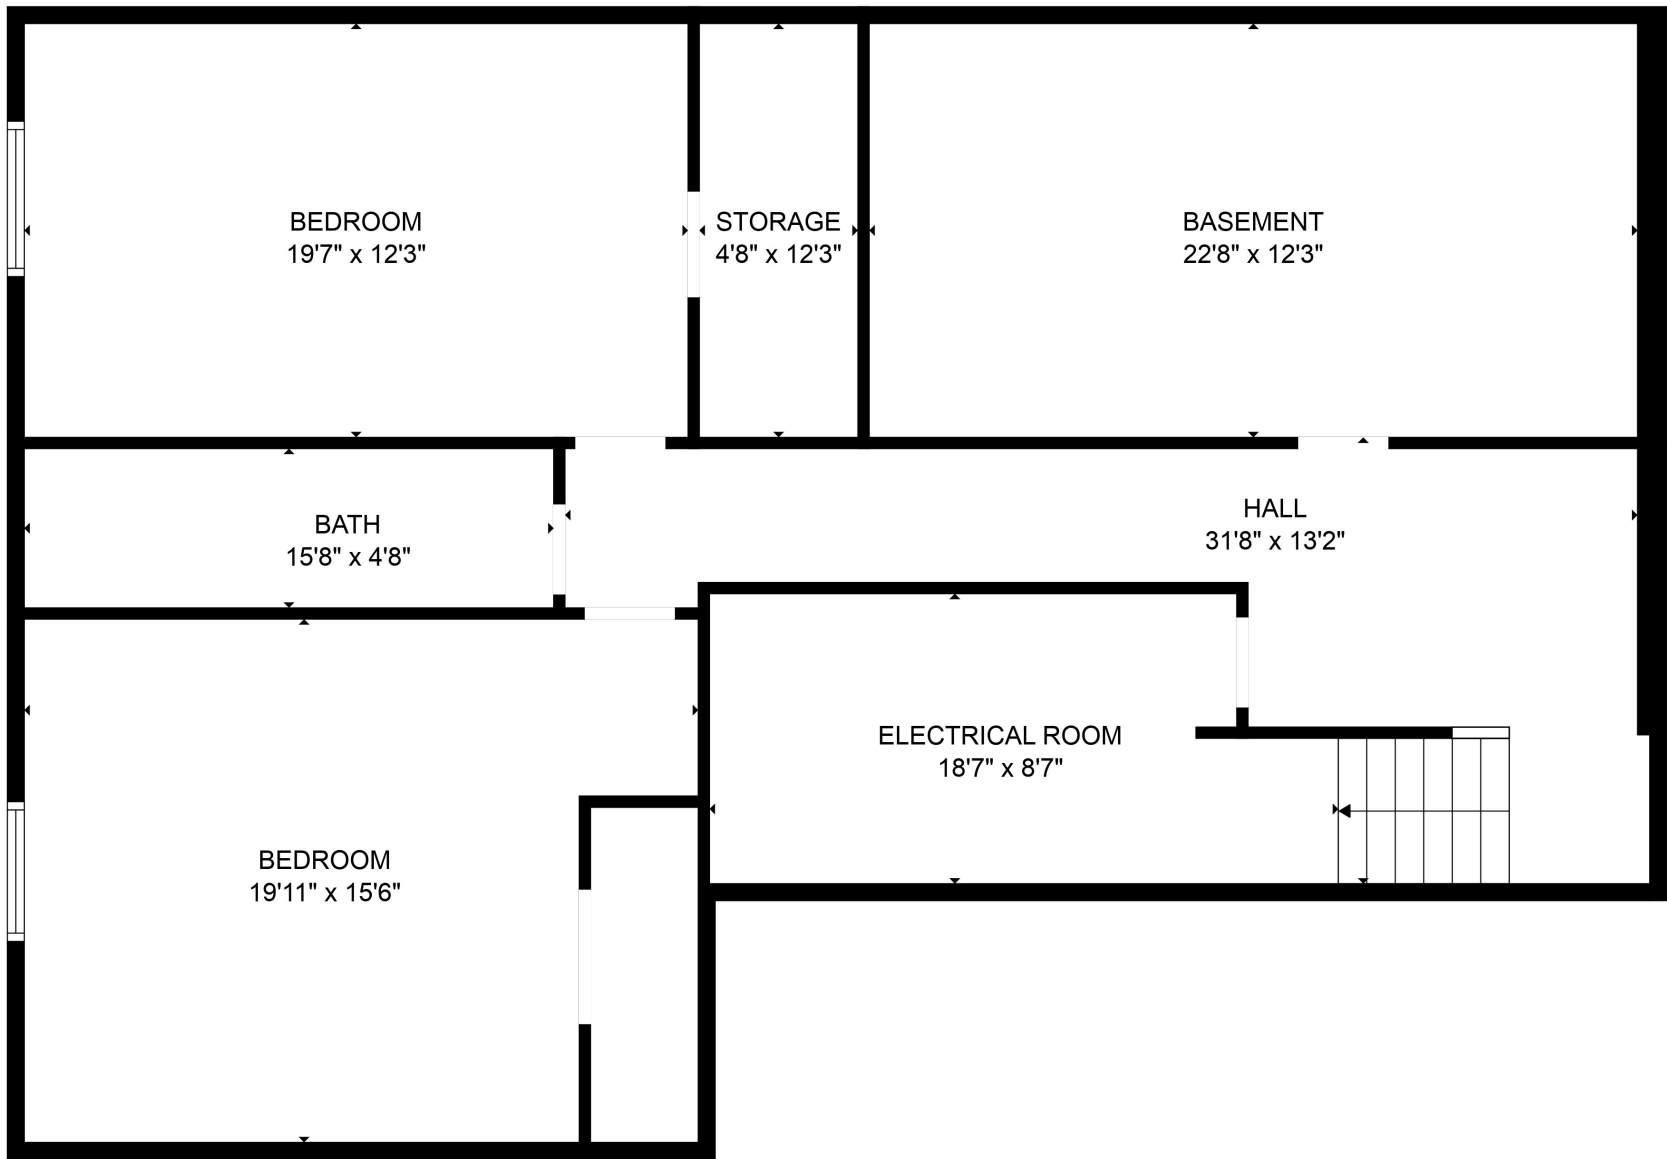

TOTAL: 2551 sq. ft

Below Ground: 1162 sq. ft, FLOOR 2: 1389 sq. ft

EXCLUDED AREAS: STORAGE: 57 sq. ft, ELECTRICAL ROOM: 146 sq. ft, GARAGE: 532 sq. ft

MEASUREMENTS ARE CALCULATED BY CUBICASA TECHNOLOGY. DEEMED HIGHLY RELIABLE BUT NOT GUARANTEED.