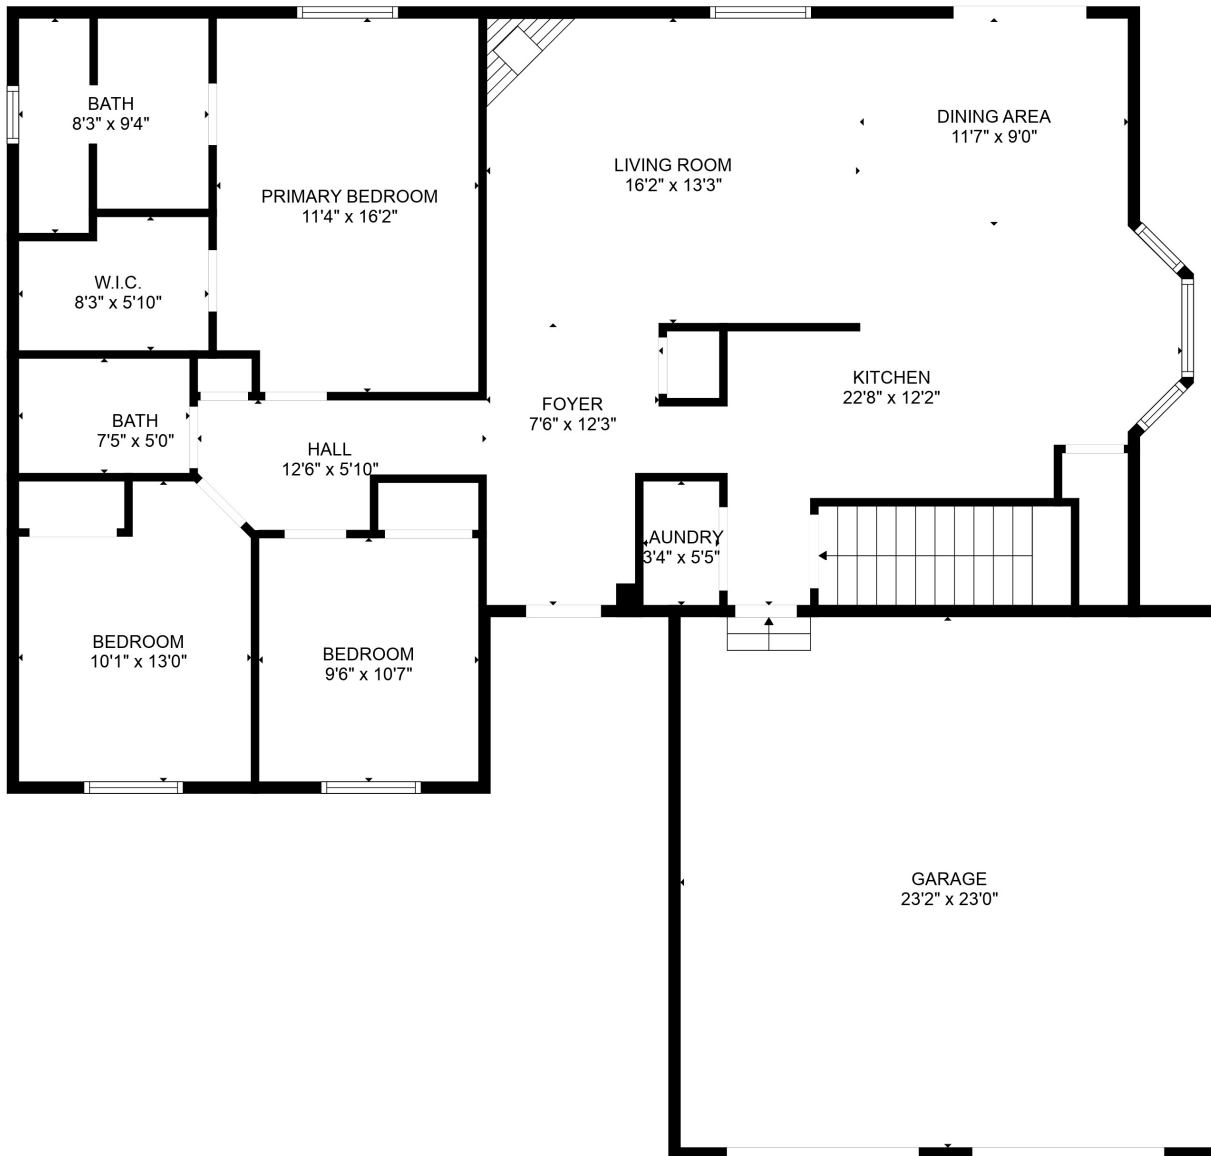

TOTAL: 2551 sq. ft

Below Ground: 1162 sq. ft, FLOOR 2: 1389 sq. ft

EXCLUDED AREAS: STORAGE: 57 sq. ft, ELECTRICAL ROOM: 146 sq. ft, GARAGE: 532 sq. ft

MEASUREMENTS ARE CALCULATED BY CUBICASA TECHNOLOGY. DEEMED HIGHLY RELIABLE BUT NOT GUARANTEED.