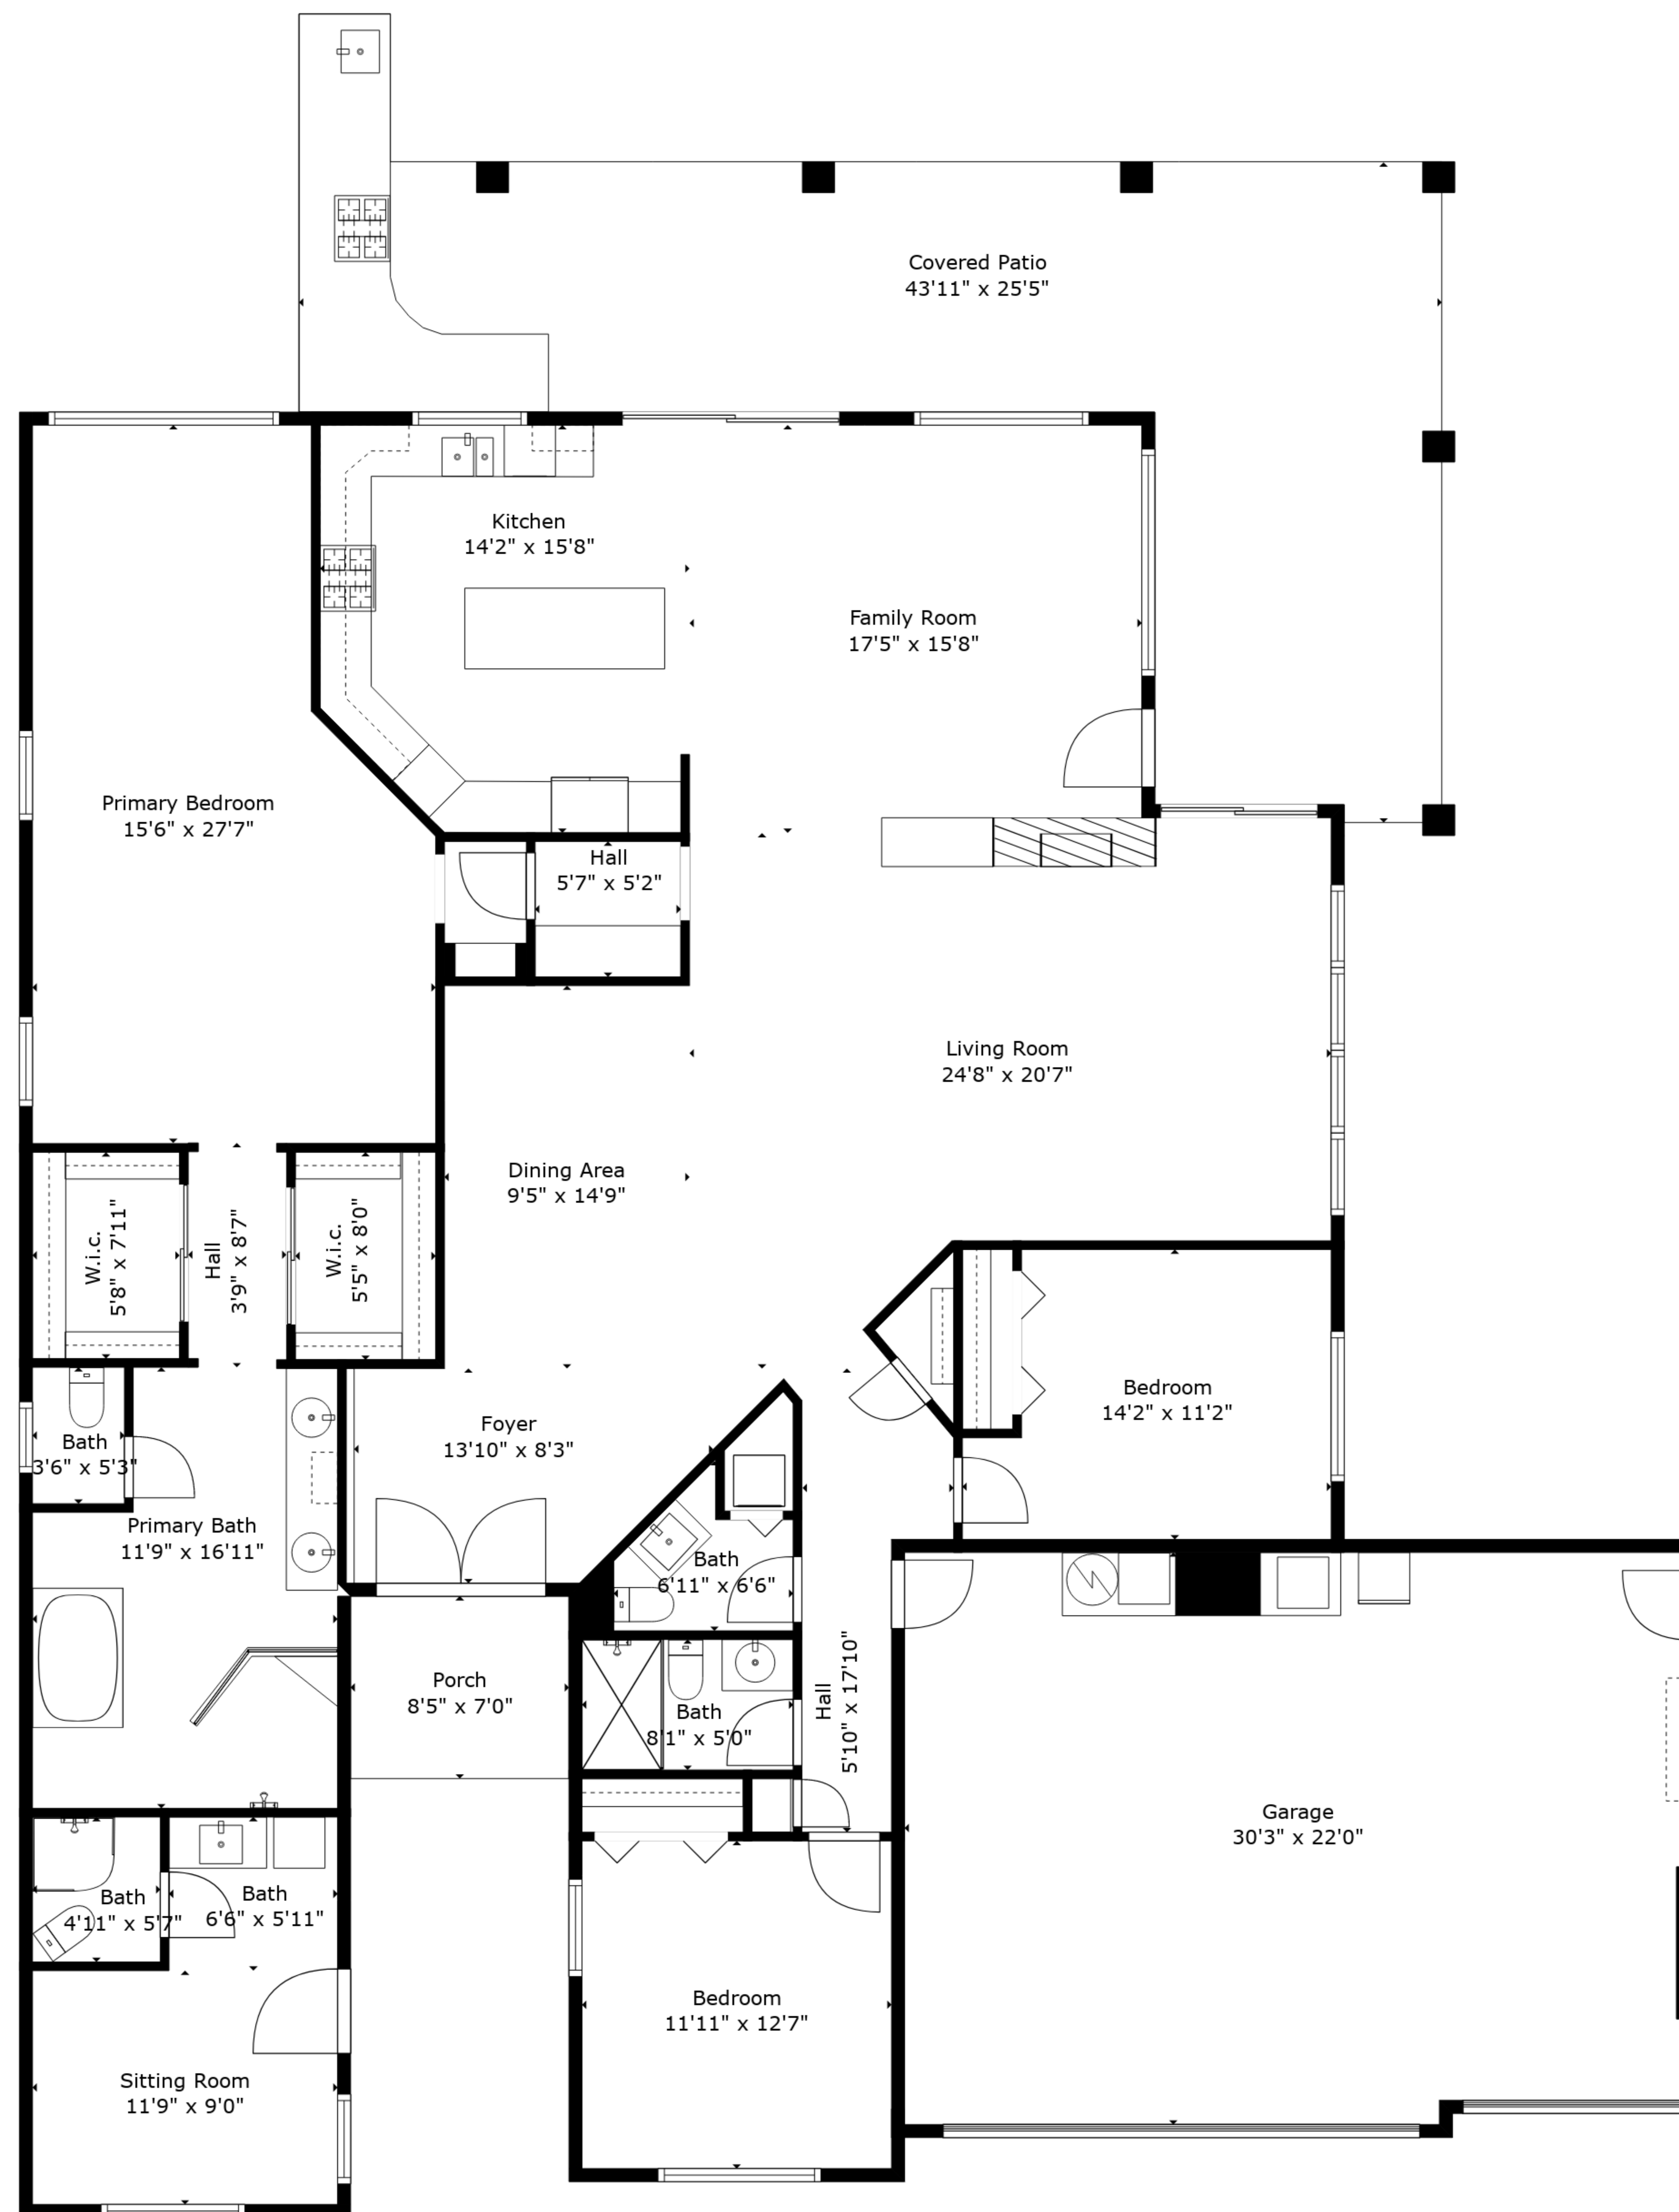

**ESTIMATED AREAS**

GLA FLOOR 1: 2774 sq. ft EXCLUDED AREAS 1361 sq. ft  
 Total GLA 2774 sq. ft, total area 4135 sq. ft

Sizes And Dimensions Are Approximate. Actual May Vary.

**ESTIMATED AREAS**

GLA FLOOR 1: 2774 sq. ft EXCLUDED AREAS 1361 sq. ft  
 Total GLA 2774 sq. ft, total area 4135 sq. ft

Sizes And Dimensions Are Approximate. Actual May Vary.