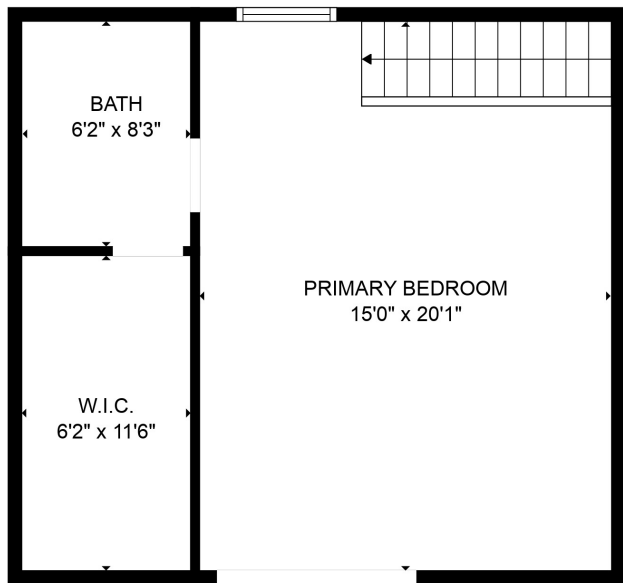

FLOOR 1

FLOOR 2

TOTAL: 2650 sq. ft
 FLOOR 1: 1351 sq. ft, FLOOR 2: 1299 sq. ft
 EXCLUDED AREAS: LOW CEILING: 23 sq. ft

TOTAL: 2650 sq. ft
 FLOOR 1: 1351 sq. ft, FLOOR 2: 1299 sq. ft
 EXCLUDED AREAS: LOW CEILING: 23 sq. ft

MEASUREMENTS ARE CALCULATED BY CUBICASA TECHNOLOGY. DEEMED HIGHLY RELIABLE BUT NOT GUARANTEED.

TOTAL: 2650 sq. ft
FLOOR 1: 1351 sq. ft, FLOOR 2: 1299 sq. ft
EXCLUDED AREAS: LOW CEILING: 23 sq. ft

MEASUREMENTS ARE CALCULATED BY CUBICASA TECHNOLOGY. DEEMED HIGHLY RELIABLE BUT NOT GUARANTEED.