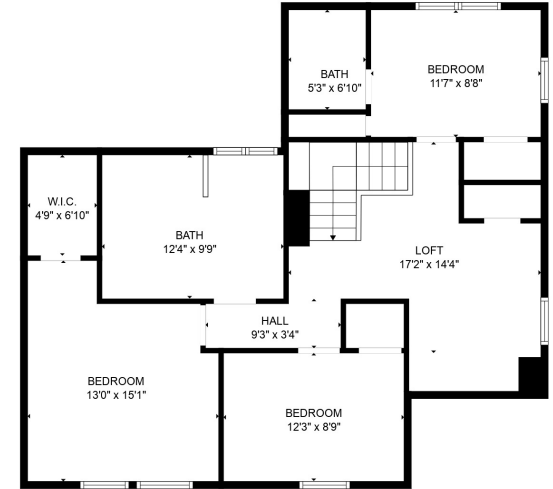

FLOOR 1

FLOOR 2

TOTAL: 2650 sq. ft
 FLOOR 1: 1351 sq. ft, FLOOR 2: 1299 sq. ft
 EXCLUDED AREAS: LOW CEILING: 23 sq. ft

TOTAL: 2650 sq. ft
 FLOOR 1: 1351 sq. ft, FLOOR 2: 1299 sq. ft
 EXCLUDED AREAS: LOW CEILING: 23 sq. ft

MEASUREMENTS ARE CALCULATED BY CUBICASA TECHNOLOGY. DEEMED HIGHLY RELIABLE BUT NOT GUARANTEED.

TOTAL: 2650 sq. ft
FLOOR 1: 1351 sq. ft, FLOOR 2: 1299 sq. ft
EXCLUDED AREAS: LOW CEILING: 23 sq. ft

MEASUREMENTS ARE CALCULATED BY CUBICASA TECHNOLOGY. DEEMED HIGHLY RELIABLE BUT NOT GUARANTEED.