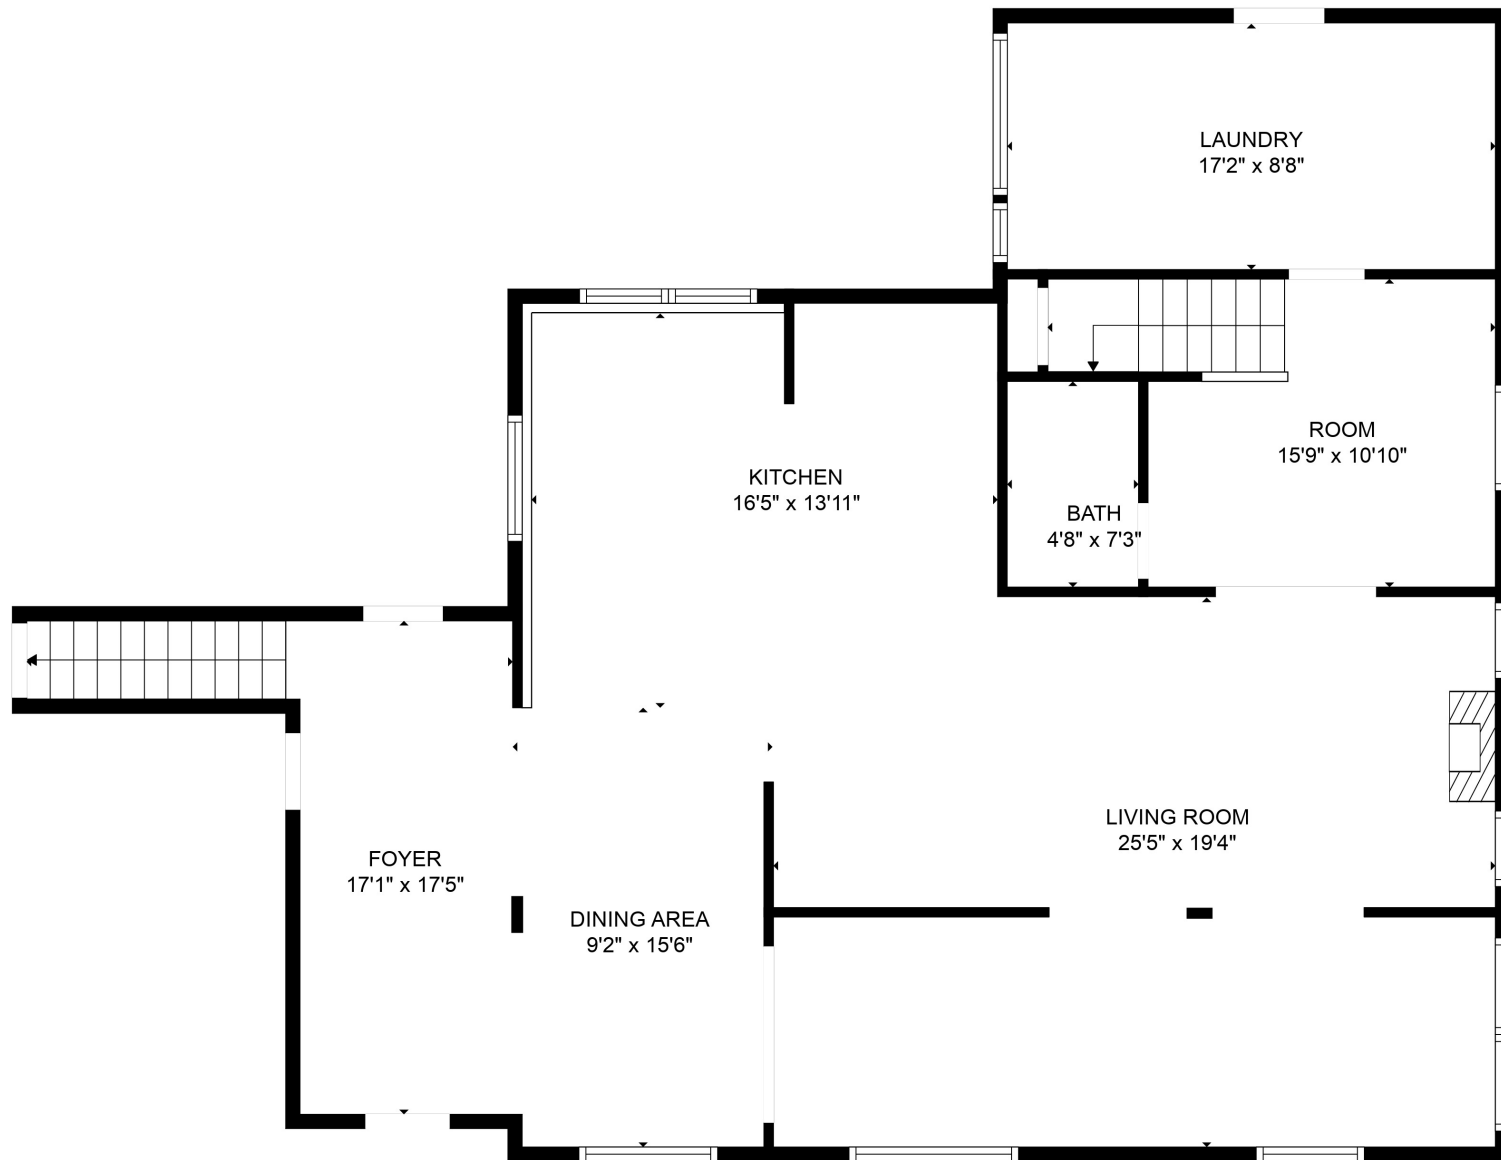

FLOOR 1

FLOOR 2

TOTAL: 2650 sq. ft
 FLOOR 1: 1351 sq. ft, FLOOR 2: 1299 sq. ft
 EXCLUDED AREAS: LOW CEILING: 23 sq. ft

TOTAL: 2650 sq. ft
 FLOOR 1: 1351 sq. ft, FLOOR 2: 1299 sq. ft
 EXCLUDED AREAS: LOW CEILING: 23 sq. ft

MEASUREMENTS ARE CALCULATED BY CUBICASA TECHNOLOGY. DEEMED HIGHLY RELIABLE BUT NOT GUARANTEED.

TOTAL: 2650 sq. ft
FLOOR 1: 1351 sq. ft, FLOOR 2: 1299 sq. ft
EXCLUDED AREAS: LOW CEILING: 23 sq. ft

MEASUREMENTS ARE CALCULATED BY CUBICASA TECHNOLOGY. DEEMED HIGHLY RELIABLE BUT NOT GUARANTEED.