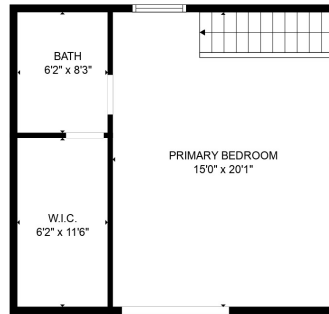

FLOOR 1

FLOOR 2

TOTAL: 2650 sq. ft
 FLOOR 1: 1351 sq. ft, FLOOR 2: 1299 sq. ft
 EXCLUDED AREAS: LOW CEILING: 23 sq. ft

TOTAL: 2650 sq. ft
 FLOOR 1: 1351 sq. ft, FLOOR 2: 1299 sq. ft
 EXCLUDED AREAS: LOW CEILING: 23 sq. ft

MEASUREMENTS ARE CALCULATED BY CUBICASA TECHNOLOGY. DEEMED HIGHLY RELIABLE BUT NOT GUARANTEED.

TOTAL: 2650 sq. ft
FLOOR 1: 1351 sq. ft, FLOOR 2: 1299 sq. ft
EXCLUDED AREAS: LOW CEILING: 23 sq. ft

MEASUREMENTS ARE CALCULATED BY CUBICASA TECHNOLOGY. DEEMED HIGHLY RELIABLE BUT NOT GUARANTEED.