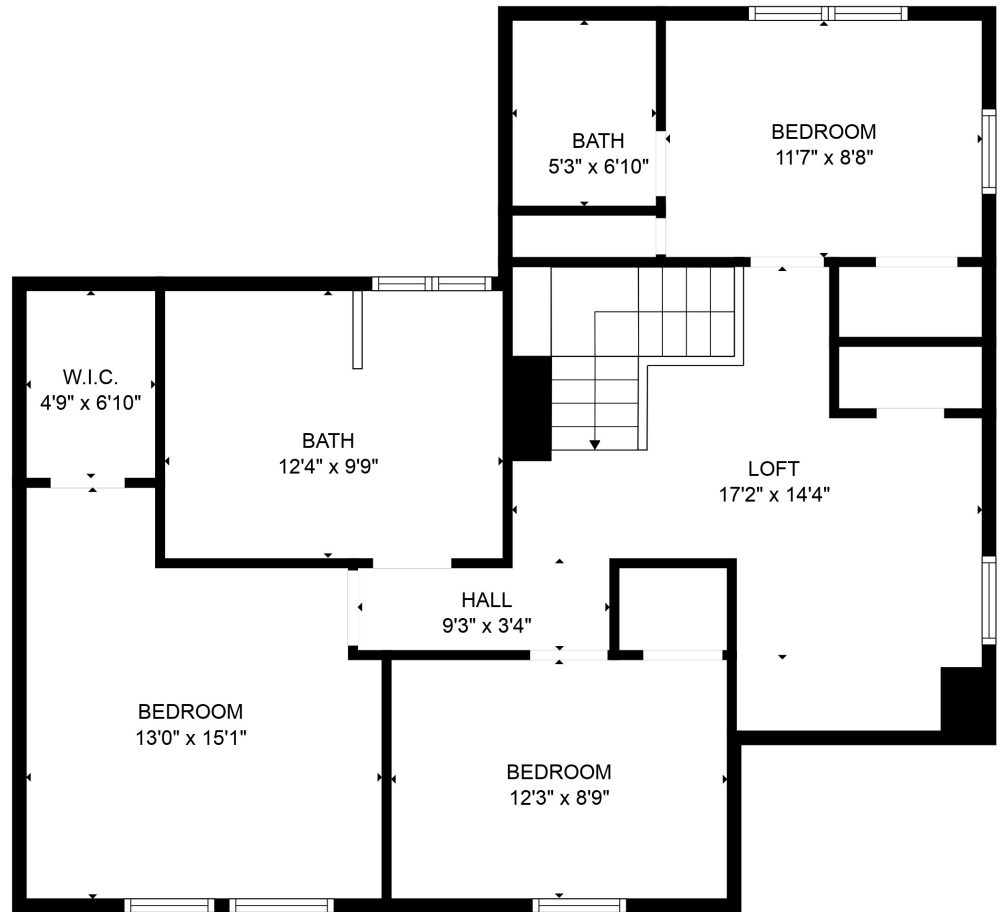

FLOOR 1

FLOOR 2

TOTAL: 2650 sq. ft
 FLOOR 1: 1351 sq. ft, FLOOR 2: 1299 sq. ft
 EXCLUDED AREAS: LOW CEILING: 23 sq. ft

TOTAL: 2650 sq. ft
 FLOOR 1: 1351 sq. ft, FLOOR 2: 1299 sq. ft
 EXCLUDED AREAS: LOW CEILING: 23 sq. ft

MEASUREMENTS ARE CALCULATED BY CUBICASA TECHNOLOGY. DEEMED HIGHLY RELIABLE BUT NOT GUARANTEED.

TOTAL: 2650 sq. ft
FLOOR 1: 1351 sq. ft, FLOOR 2: 1299 sq. ft
EXCLUDED AREAS: LOW CEILING: 23 sq. ft

MEASUREMENTS ARE CALCULATED BY CUBICASA TECHNOLOGY. DEEMED HIGHLY RELIABLE BUT NOT GUARANTEED.