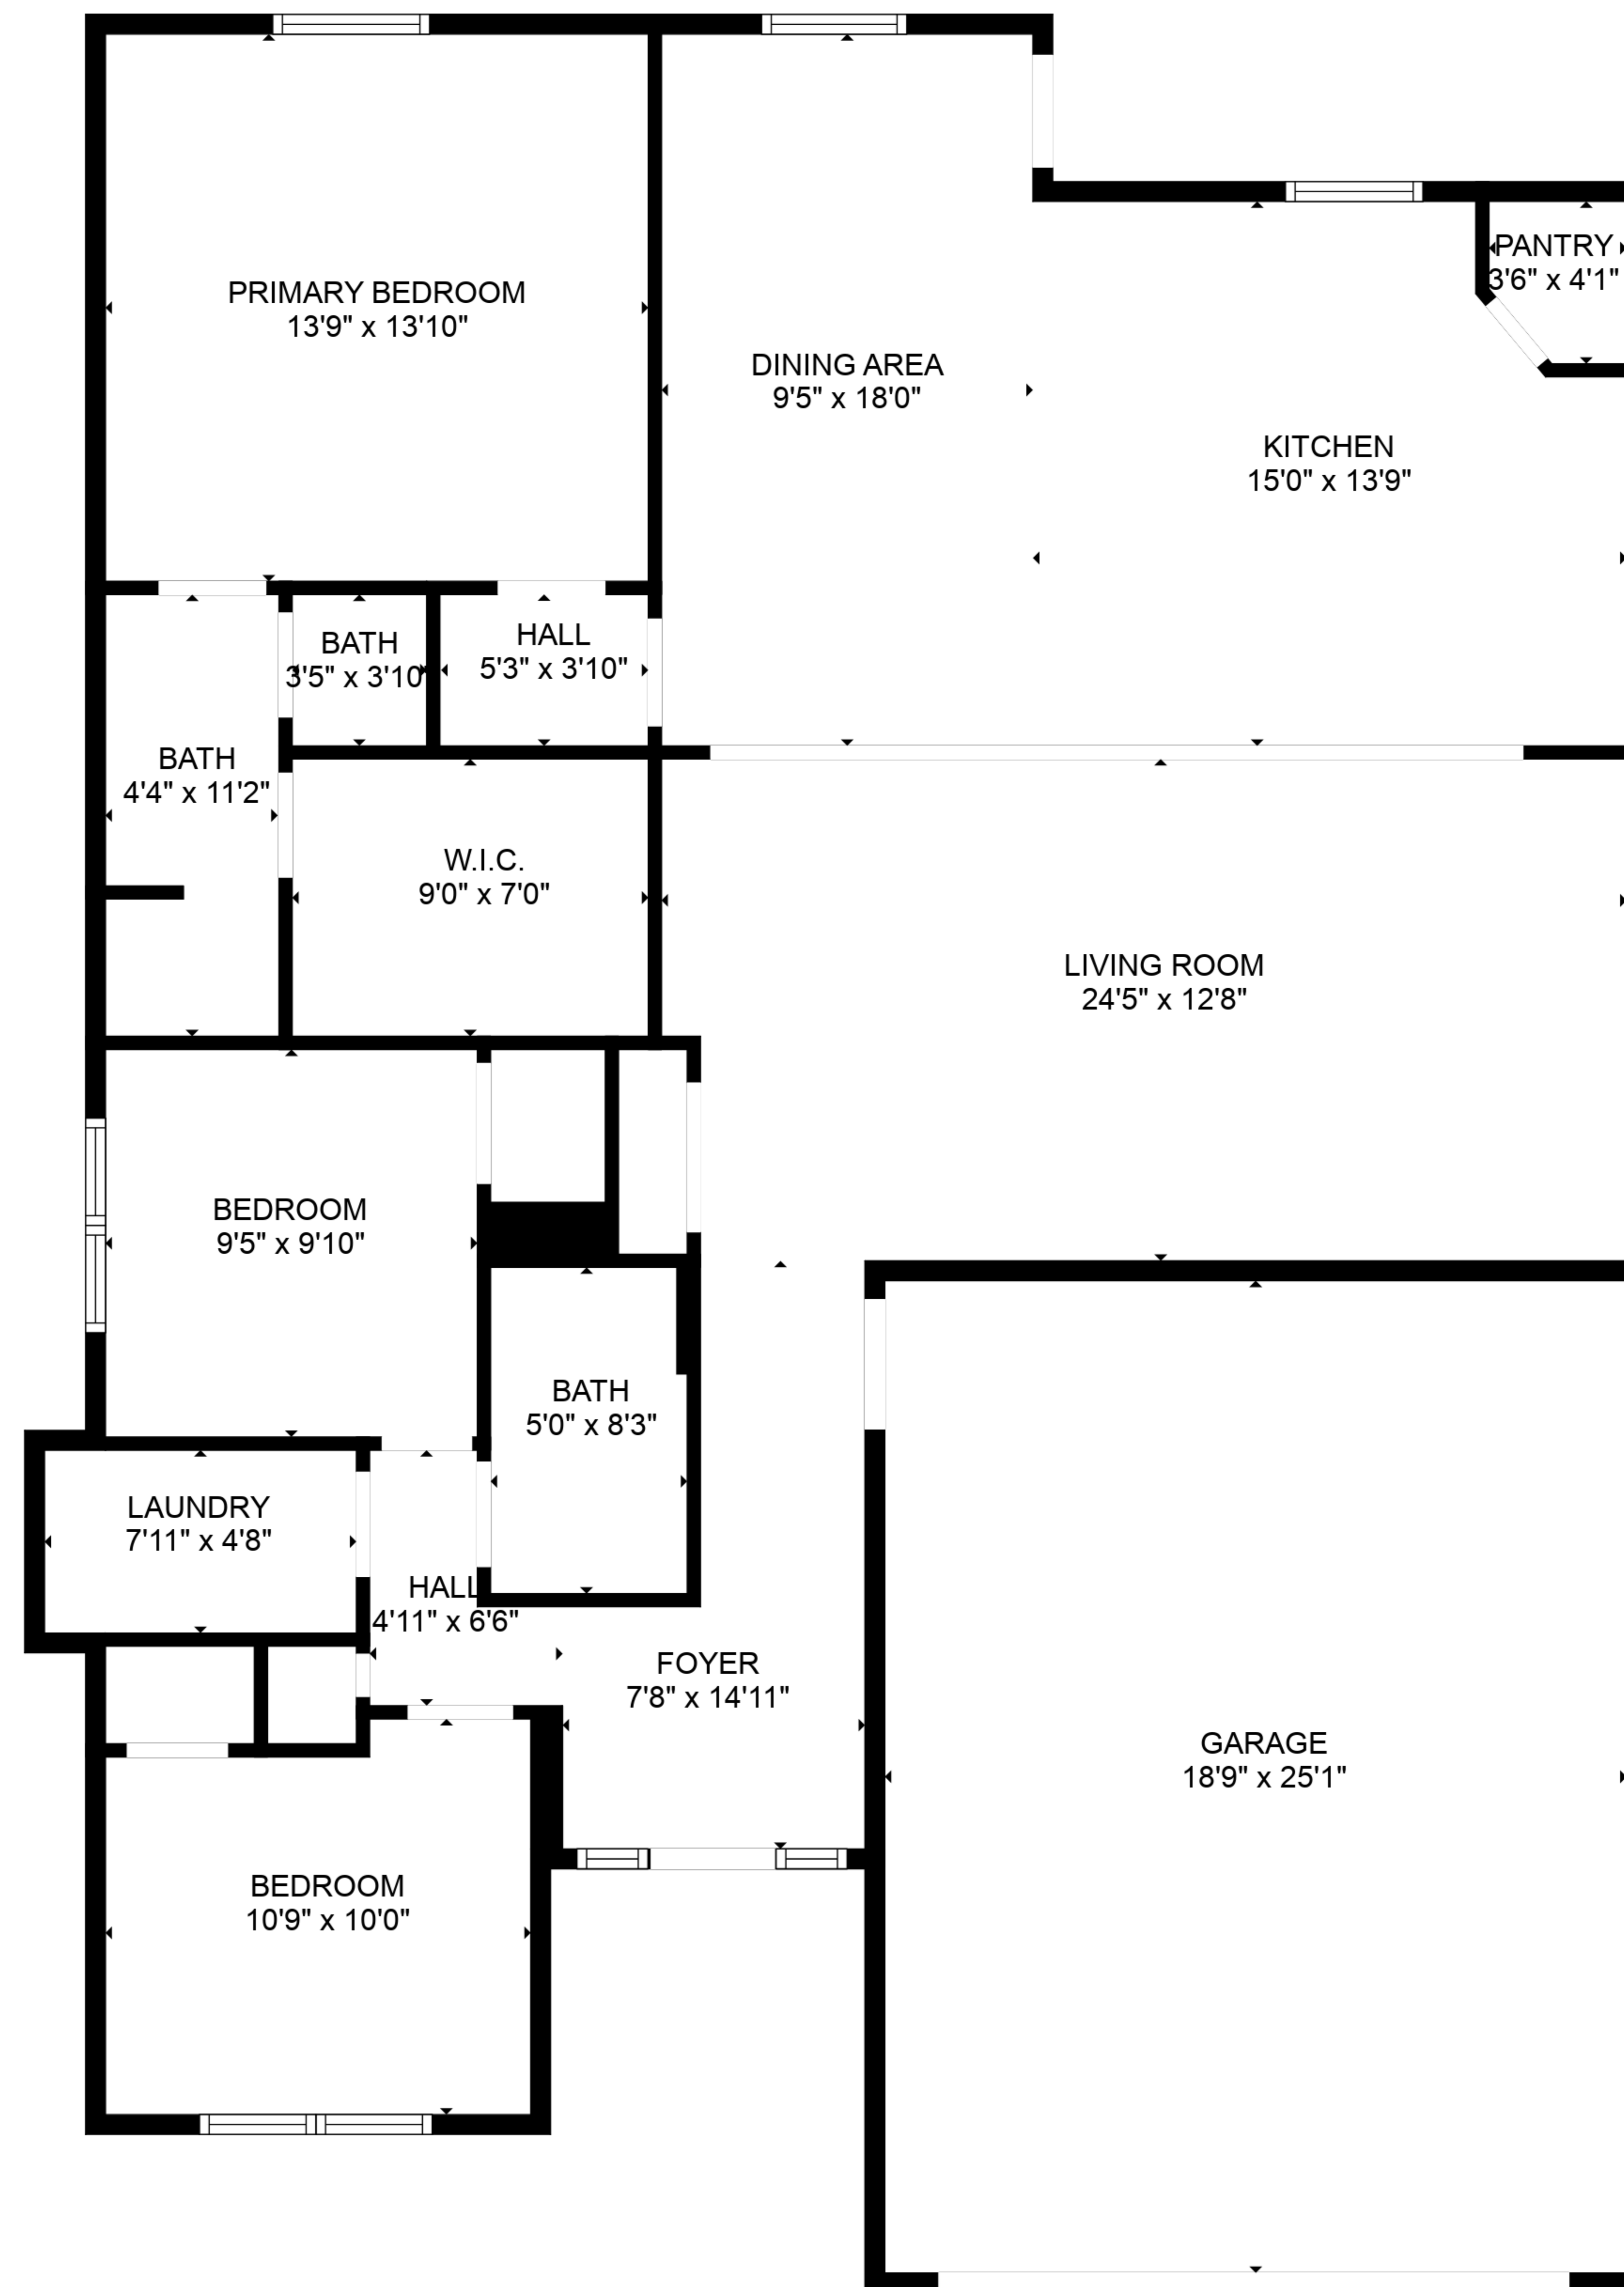

**TOTAL: 1497 sq. ft**  
FLOOR 1: 1497 sq. ft  
EXCLUDED AREAS: GARAGE: 471 sq. ft

**TOTAL: 1497 sq. ft**  
 FLOOR 1: 1497 sq. ft  
 EXCLUDED AREAS: GARAGE: 471 sq. ft