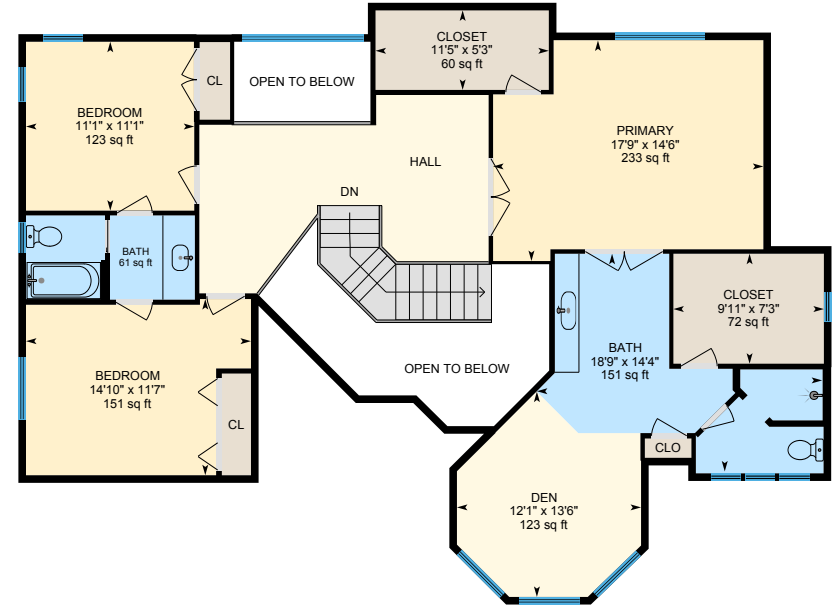

2405 Freisa Ct, Modesto, CA

Main Building: Above Grade Finished Area 2889.43 sq ft

1st Floor
Finished Area 1519.10 sq ft

2nd Floor
Finished Area 1370.34 sq ft

PREPARED: 2024/04/25