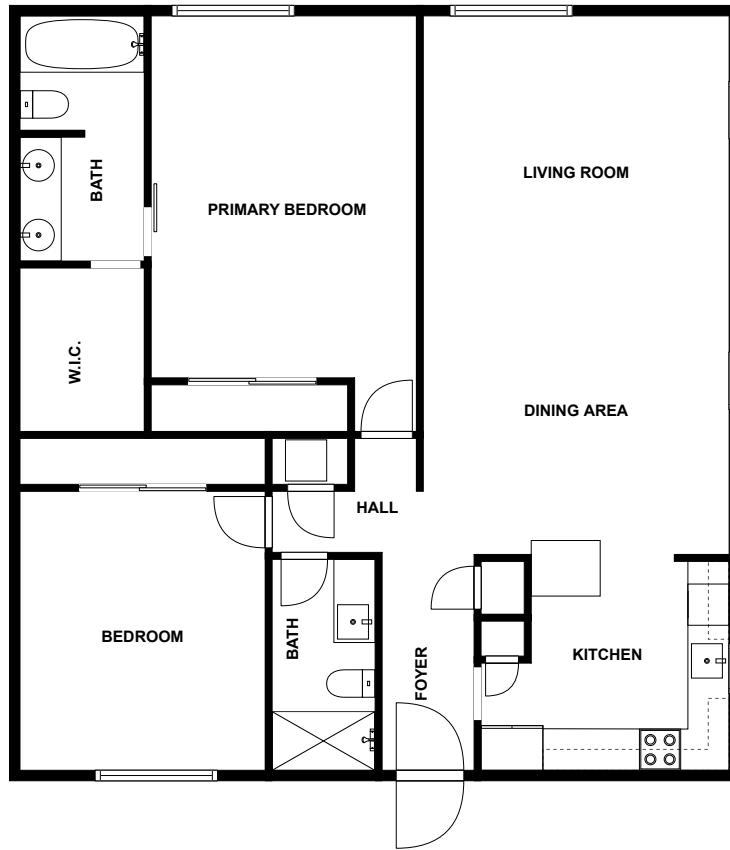

Home report

Poinsettia Road 701 302
Belleair

Highlights

1 Kitchen

1 Living room

2 Bedroom

2 Bath

12 Doors

Morton Plant Hospital
Heliport, 1.8 mi

Floor plan

fvm

SIZES AND DIMENSIONS ARE APPROXIMATE, ACTUAL MAY VARY.

Appendix 1: Data sheet

| | | |
|------------|---------------------|----------------------|
| Bath - 2 | Bedroom - 2 | Bedroom - Master - 1 |
| Closet - 1 | Closet - WalkIn - 1 | Kitchen - 1 |
| Hall - 1 | Entry - 1 | Entry - Foyer - 1 |
| Dining - 1 | Dining - Open - 1 | LivingRoom - 1 |