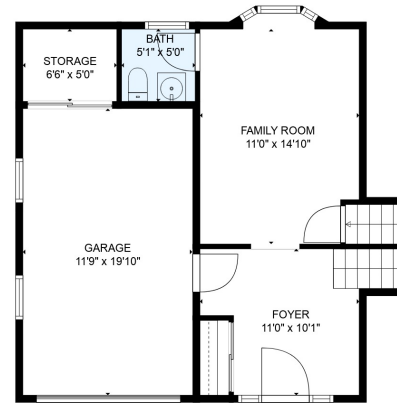

FLOOR 3

FLOOR 4

FLOOR 1

FLOOR 2

TOTAL: 1529 sq. ft

Below Ground: 34 sq. ft, FLOOR 2: 326 sq. ft, FLOOR 3: 515 sq. ft, FLOOR 4: 654 sq. ft
 EXCLUDED AREAS: UTILITY: 422 sq. ft, GARAGE: 233 sq. ft, STORAGE: 32 sq. ft,
 EMBEDDED WINDOW: 6 sq. ft, DECK: 254 sq. ft, FIREPLACE: 8 sq. ft

MEASUREMENTS ARE DEEMED RELIABLE BUT ARE NOT GUARANTEED.

TOTAL: 1529 sq. ft

Below Ground: 34 sq. ft, FLOOR 2: 326 sq. ft, FLOOR 3: 515 sq. ft, FLOOR 4: 654 sq. ft

EXCLUDED AREAS: UTILITY: 422 sq. ft, GARAGE: 233 sq. ft, STORAGE: 32 sq. ft,

EMBEDDED WINDOW: 6 sq. ft, DECK: 254 sq. ft, FIREPLACE: 8 sq. ft

MEASUREMENTS ARE DEEMED RELIABLE BUT ARE NOT GUARANTEED.

TOTAL: 1529 sq. ft

Below Ground: 34 sq. ft, FLOOR 2: 326 sq. ft, FLOOR 3: 515 sq. ft, FLOOR 4: 654 sq. ft
 EXCLUDED AREAS: UTILITY: 422 sq. ft, GARAGE: 233 sq. ft, STORAGE: 32 sq. ft,
 EMBEDDED WINDOW: 6 sq. ft, DECK: 254 sq. ft, FIREPLACE: 8 sq. ft