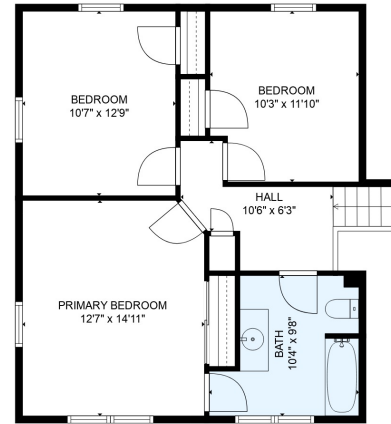

FLOOR 3

FLOOR 4

FLOOR 1

FLOOR 2

TOTAL: 1529 sq. ft

Below Ground: 34 sq. ft, FLOOR 2: 326 sq. ft, FLOOR 3: 515 sq. ft, FLOOR 4: 654 sq. ft
 EXCLUDED AREAS: UTILITY: 422 sq. ft, GARAGE: 233 sq. ft, STORAGE: 32 sq. ft,
 EMBEDDED WINDOW: 6 sq. ft, DECK: 254 sq. ft, FIREPLACE: 8 sq. ft

MEASUREMENTS ARE DEEMED RELIABLE BUT ARE NOT GUARANTEED.

TOTAL: 1529 sq. ft

Below Ground: 34 sq. ft, FLOOR 2: 326 sq. ft, FLOOR 3: 515 sq. ft, FLOOR 4: 654 sq. ft

EXCLUDED AREAS: UTILITY: 422 sq. ft, GARAGE: 233 sq. ft, STORAGE: 32 sq. ft,

EMBEDDED WINDOW: 6 sq. ft, DECK: 254 sq. ft, FIREPLACE: 8 sq. ft

MEASUREMENTS ARE DEEMED RELIABLE BUT ARE NOT GUARANTEED.

TOTAL: 1529 sq. ft

Below Ground: 34 sq. ft, FLOOR 2: 326 sq. ft, FLOOR 3: 515 sq. ft, FLOOR 4: 654 sq. ft
 EXCLUDED AREAS: UTILITY: 422 sq. ft, GARAGE: 233 sq. ft, STORAGE: 32 sq. ft,
 EMBEDDED WINDOW: 6 sq. ft, DECK: 254 sq. ft, FIREPLACE: 8 sq. ft