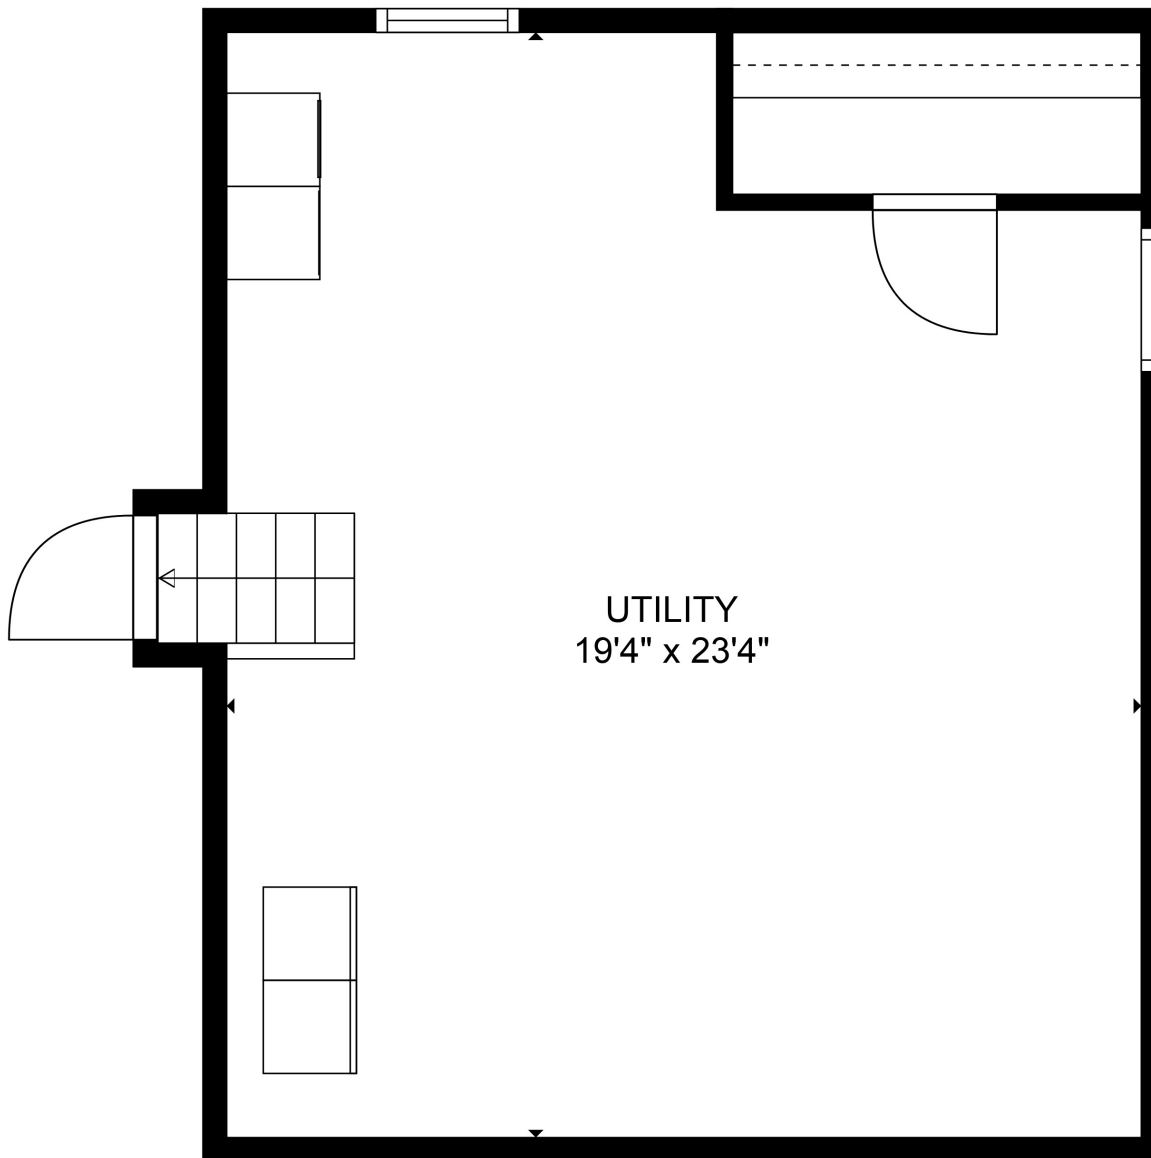

EMBEDDED WINDOW: 6 sq. ft, DECK: 254 sq. ft, FIREPLACE: 8 sq. ft

MEASUREMENTS ARE DEEMED RELIABLE BUT ARE NOT GUARANTEED.

TOTAL: 1529 sq. ft

Below Ground: 34 sq. ft, FLOOR 2: 326 sq. ft, FLOOR 3: 515 sq. ft, FLOOR 4: 654 sq. ft
 EXCLUDED AREAS: UTILITY: 422 sq. ft, GARAGE: 233 sq. ft, STORAGE: 32 sq. ft,
 EMBEDDED WINDOW: 6 sq. ft, DECK: 254 sq. ft, FIREPLACE: 8 sq. ft

MEASUREMENTS ARE DEEMED RELIABLE BUT ARE NOT GUARANTEED.

TOTAL: 1529 sq. ft

Below Ground: 34 sq. ft, FLOOR 2: 326 sq. ft, FLOOR 3: 515 sq. ft, FLOOR 4: 654 sq. ft

EXCLUDED AREAS: UTILITY: 422 sq. ft, GARAGE: 233 sq. ft, STORAGE: 32 sq. ft,

EMBEDDED WINDOW: 6 sq. ft, DECK: 254 sq. ft, FIREPLACE: 8 sq. ft

MEASUREMENTS ARE DEEMED RELIABLE BUT ARE NOT GUARANTEED.

TOTAL: 1529 sq. ft

Below Ground: 34 sq. ft, FLOOR 2: 326 sq. ft, FLOOR 3: 515 sq. ft, FLOOR 4: 654 sq. ft

EXCLUDED AREAS: UTILITY: 422 sq. ft, GARAGE: 233 sq. ft, STORAGE: 32 sq. ft,

EMBEDDED WINDOW: 6 sq. ft, DECK: 254 sq. ft, FIREPLACE: 8 sq. ft

MEASUREMENTS ARE DEEMED RELIABLE BUT ARE NOT GUARANTEED.