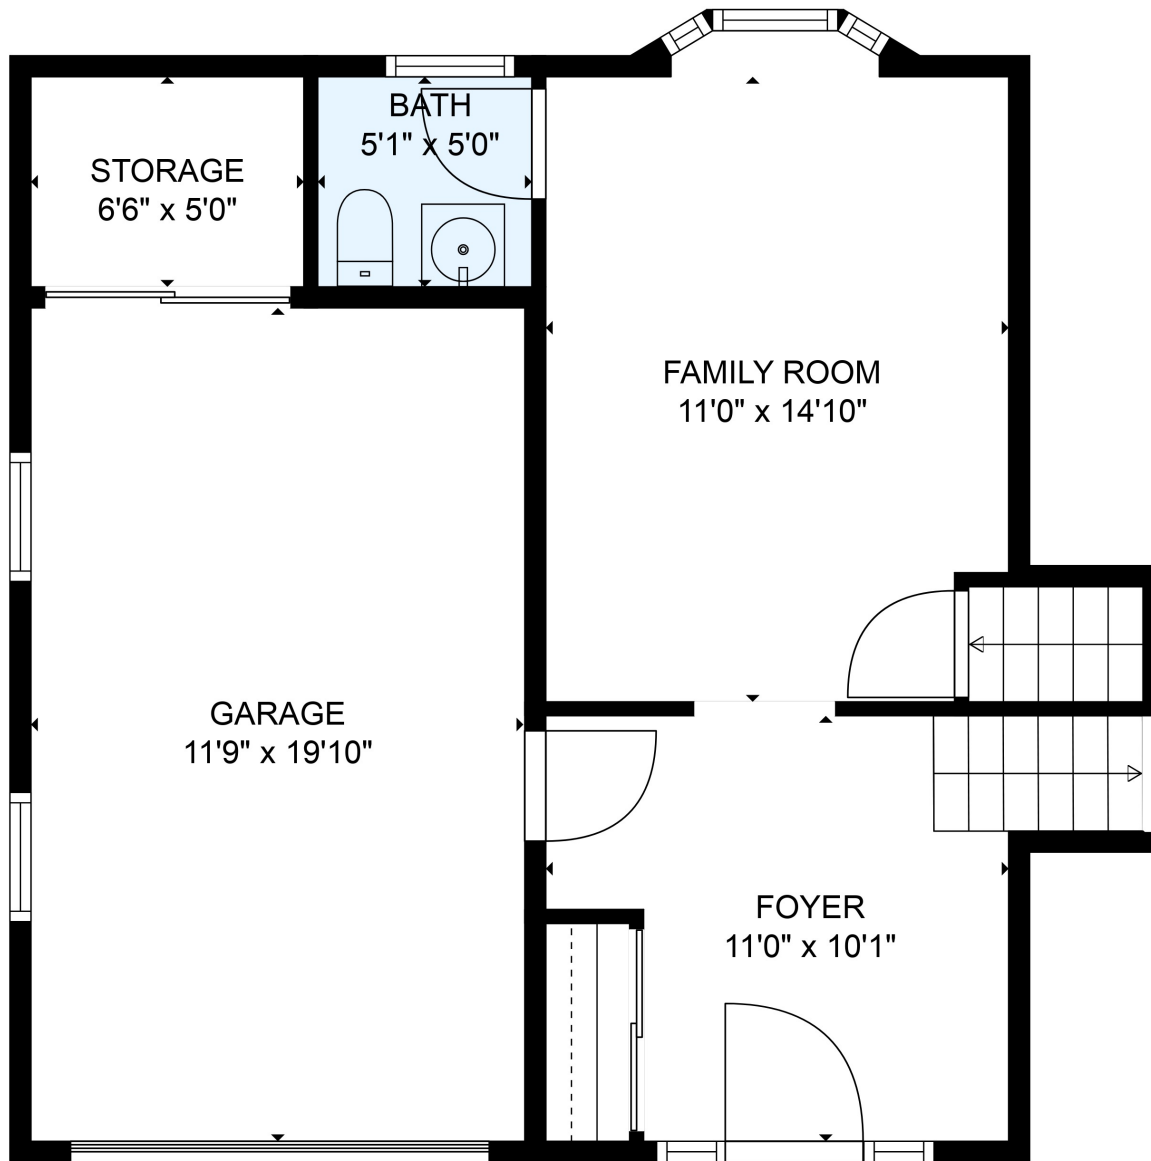

MEASUREMENTS ARE DEEMED RELIABLE BUT ARE NOT GUARANTEED.

TOTAL: 1529 sq. ft

Below Ground: 34 sq. ft, FLOOR 2: 326 sq. ft, FLOOR 3: 515 sq. ft, FLOOR 4: 654 sq. ft

EXCLUDED AREAS: UTILITY: 422 sq. ft, GARAGE: 233 sq. ft, STORAGE: 32 sq. ft,

EMBEDDED WINDOW: 6 sq. ft, DECK: 254 sq. ft, FIREPLACE: 8 sq. ft

MEASUREMENTS ARE DEEMED RELIABLE BUT ARE NOT GUARANTEED.

TOTAL: 1529 sq. ft

Below Ground: 34 sq. ft, FLOOR 2: 326 sq. ft, FLOOR 3: 515 sq. ft, FLOOR 4: 654 sq. ft
 EXCLUDED AREAS: UTILITY: 422 sq. ft, GARAGE: 233 sq. ft, STORAGE: 32 sq. ft,
 EMBEDDED WINDOW: 6 sq. ft, DECK: 254 sq. ft, FIREPLACE: 8 sq. ft

EMBEDDED WINDOW: 6 sq. ft, DECK: 254 sq. ft, FIREPLACE: 8 sq. ft

MEASUREMENTS ARE DEEMED RELIABLE BUT ARE NOT GUARANTEED.

TOTAL: 1529 sq. ft

Below Ground: 34 sq. ft, FLOOR 2: 326 sq. ft, FLOOR 3: 515 sq. ft, FLOOR 4: 654 sq. ft