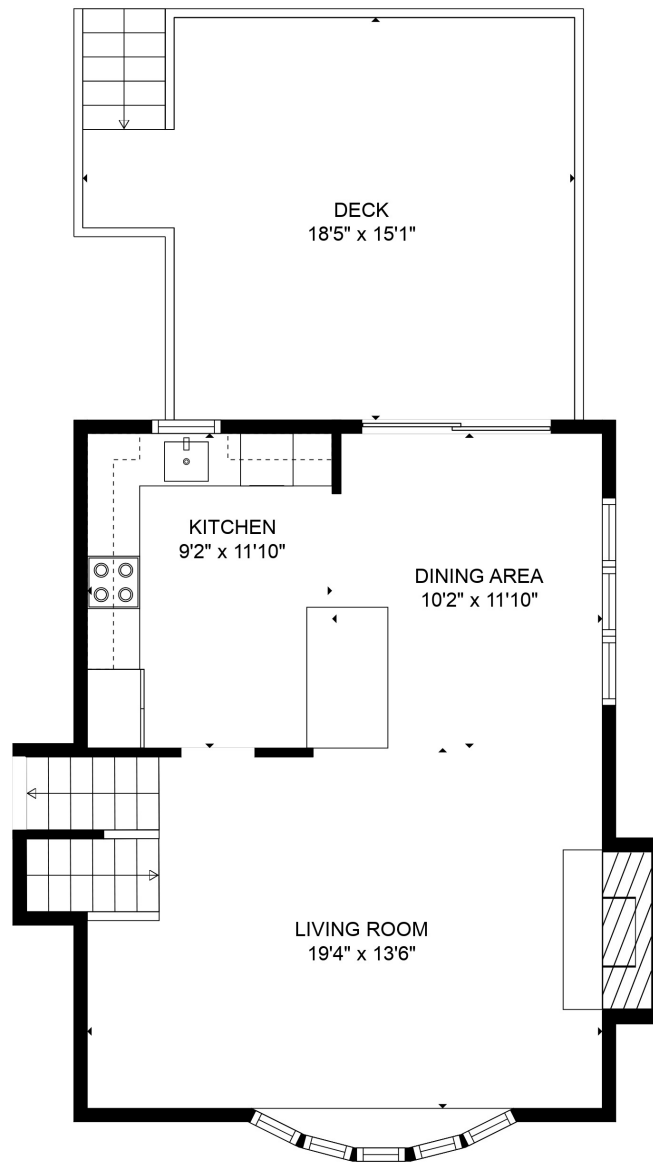

FLOOR 3

FLOOR 4

FLOOR 1

FLOOR 2

TOTAL: 1529 sq. ft

Below Ground: 34 sq. ft, FLOOR 2: 326 sq. ft, FLOOR 3: 515 sq. ft, FLOOR 4: 654 sq. ft
 EXCLUDED AREAS: UTILITY: 422 sq. ft, GARAGE: 233 sq. ft, STORAGE: 32 sq. ft,
 EMBEDDED WINDOW: 6 sq. ft, DECK: 254 sq. ft, FIREPLACE: 8 sq. ft

MEASUREMENTS ARE DEEMED RELIABLE BUT ARE NOT GUARANTEED.

TOTAL: 1529 sq. ft

Below Ground: 34 sq. ft, FLOOR 2: 326 sq. ft, FLOOR 3: 515 sq. ft, FLOOR 4: 654 sq. ft

EXCLUDED AREAS: UTILITY: 422 sq. ft, GARAGE: 233 sq. ft, STORAGE: 32 sq. ft,

EMBEDDED WINDOW: 6 sq. ft, DECK: 254 sq. ft, FIREPLACE: 8 sq. ft

MEASUREMENTS ARE DEEMED RELIABLE BUT ARE NOT GUARANTEED.

TOTAL: 1529 sq. ft

Below Ground: 34 sq. ft, FLOOR 2: 326 sq. ft, FLOOR 3: 515 sq. ft, FLOOR 4: 654 sq. ft
 EXCLUDED AREAS: UTILITY: 422 sq. ft, GARAGE: 233 sq. ft, STORAGE: 32 sq. ft,
 EMBEDDED WINDOW: 6 sq. ft, DECK: 254 sq. ft, FIREPLACE: 8 sq. ft