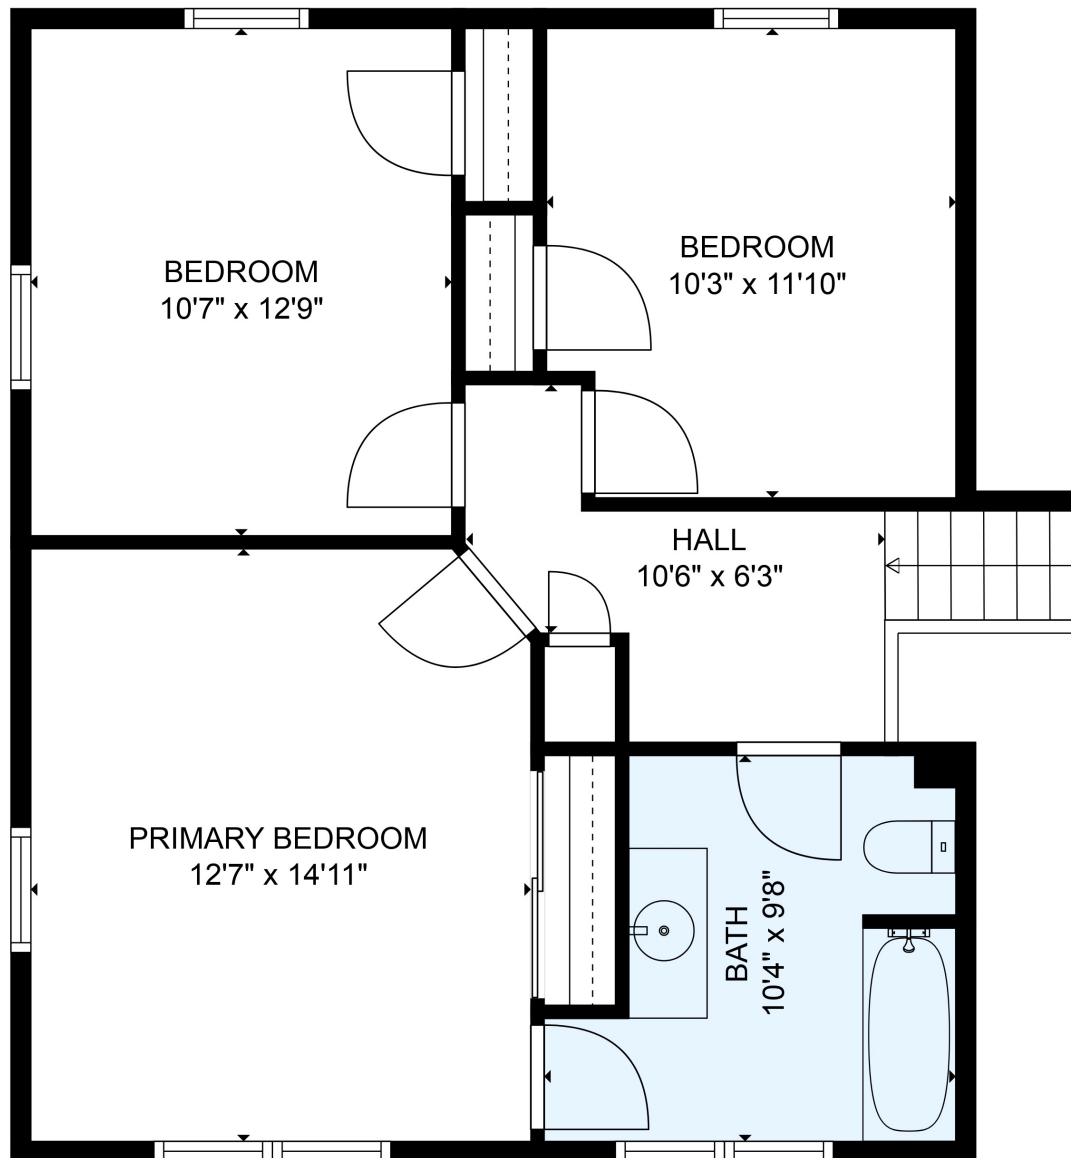

FLOOR 3

FLOOR 4

FLOOR 1

FLOOR 2

TOTAL: 1529 sq. ft

Below Ground: 34 sq. ft, FLOOR 2: 326 sq. ft, FLOOR 3: 515 sq. ft, FLOOR 4: 654 sq. ft
 EXCLUDED AREAS: UTILITY: 422 sq. ft, GARAGE: 233 sq. ft, STORAGE: 32 sq. ft,
 EMBEDDED WINDOW: 6 sq. ft, DECK: 254 sq. ft, FIREPLACE: 8 sq. ft

MEASUREMENTS ARE DEEMED RELIABLE BUT ARE NOT GUARANTEED.

TOTAL: 1529 sq. ft

Below Ground: 34 sq. ft, FLOOR 2: 326 sq. ft, FLOOR 3: 515 sq. ft, FLOOR 4: 654 sq. ft

EXCLUDED AREAS: UTILITY: 422 sq. ft, GARAGE: 233 sq. ft, STORAGE: 32 sq. ft,

EMBEDDED WINDOW: 6 sq. ft, DECK: 254 sq. ft, FIREPLACE: 8 sq. ft

MEASUREMENTS ARE DEEMED RELIABLE BUT ARE NOT GUARANTEED.

TOTAL: 1529 sq. ft

Below Ground: 34 sq. ft, FLOOR 2: 326 sq. ft, FLOOR 3: 515 sq. ft, FLOOR 4: 654 sq. ft
 EXCLUDED AREAS: UTILITY: 422 sq. ft, GARAGE: 233 sq. ft, STORAGE: 32 sq. ft,
 EMBEDDED WINDOW: 6 sq. ft, DECK: 254 sq. ft, FIREPLACE: 8 sq. ft