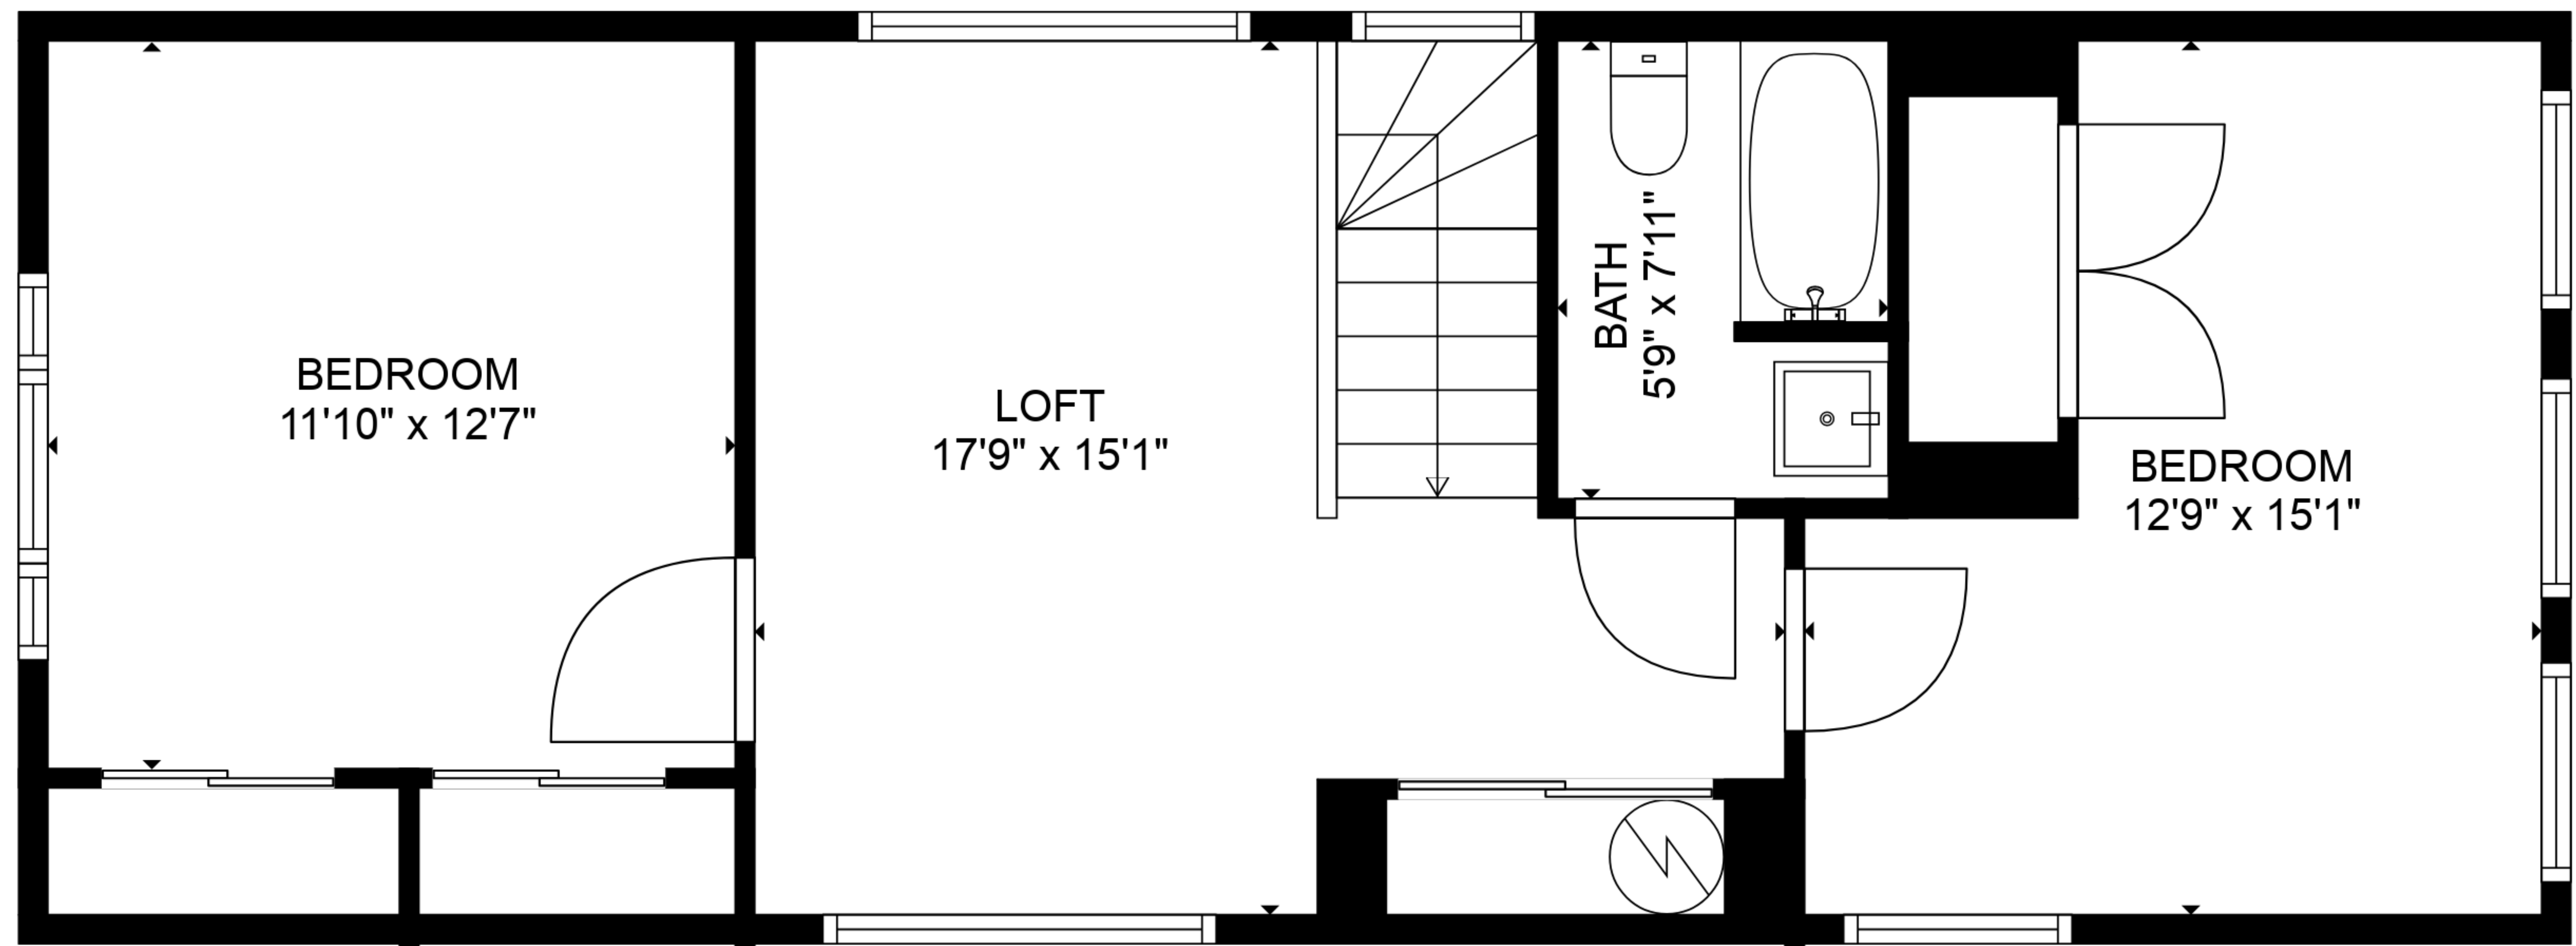

TOTAL: 1381 sq. ft
FLOOR 1: 861 sq. ft, FLOOR 2: 520 sq. ft
EXCLUDED AREAS: LOW CEILING: 132 sq. ft

TOTAL: 1381 sq. ft
FLOOR 1: 861 sq. ft, FLOOR 2: 520 sq. ft
EXCLUDED AREAS: LOW CEILING: 132 sq. ft

FLOOR 2

FLOOR 1

TOTAL: 1381 sq. ft
 FLOOR 1: 861 sq. ft, FLOOR 2: 520 sq. ft
 EXCLUDED AREAS: LOW CEILING: 132 sq. ft