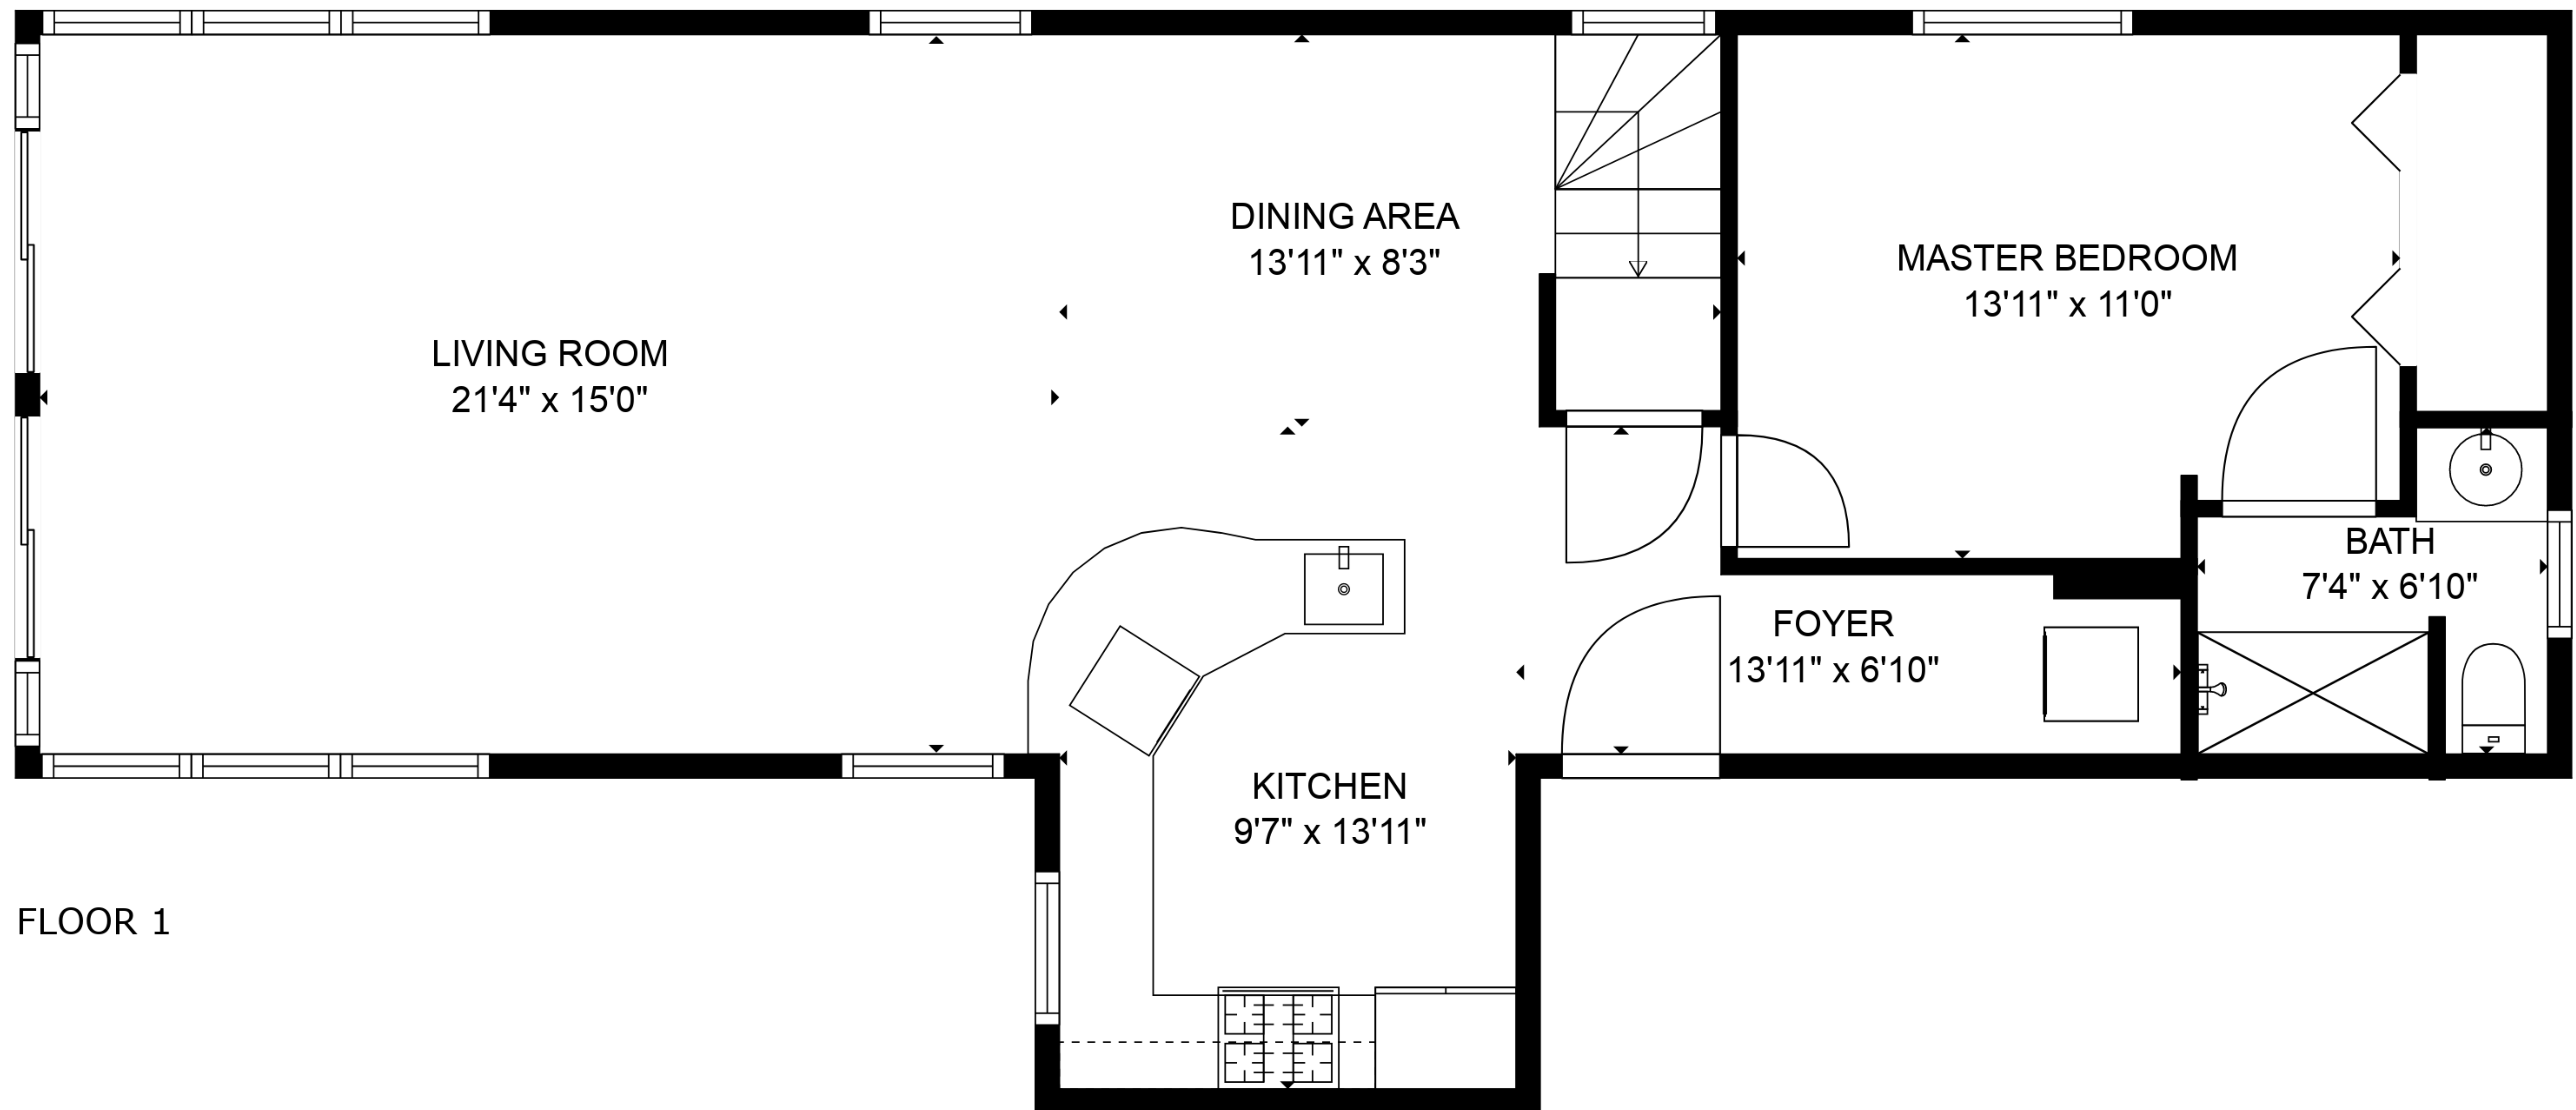

TOTAL: 1381 sq. ft
FLOOR 1: 861 sq. ft, FLOOR 2: 520 sq. ft
EXCLUDED AREAS: LOW CEILING: 132 sq. ft

TOTAL: 1381 sq. ft
FLOOR 1: 861 sq. ft, FLOOR 2: 520 sq. ft
EXCLUDED AREAS: LOW CEILING: 132 sq. ft

FLOOR 2

FLOOR 1

TOTAL: 1381 sq. ft
 FLOOR 1: 861 sq. ft, FLOOR 2: 520 sq. ft
 EXCLUDED AREAS: LOW CEILING: 132 sq. ft