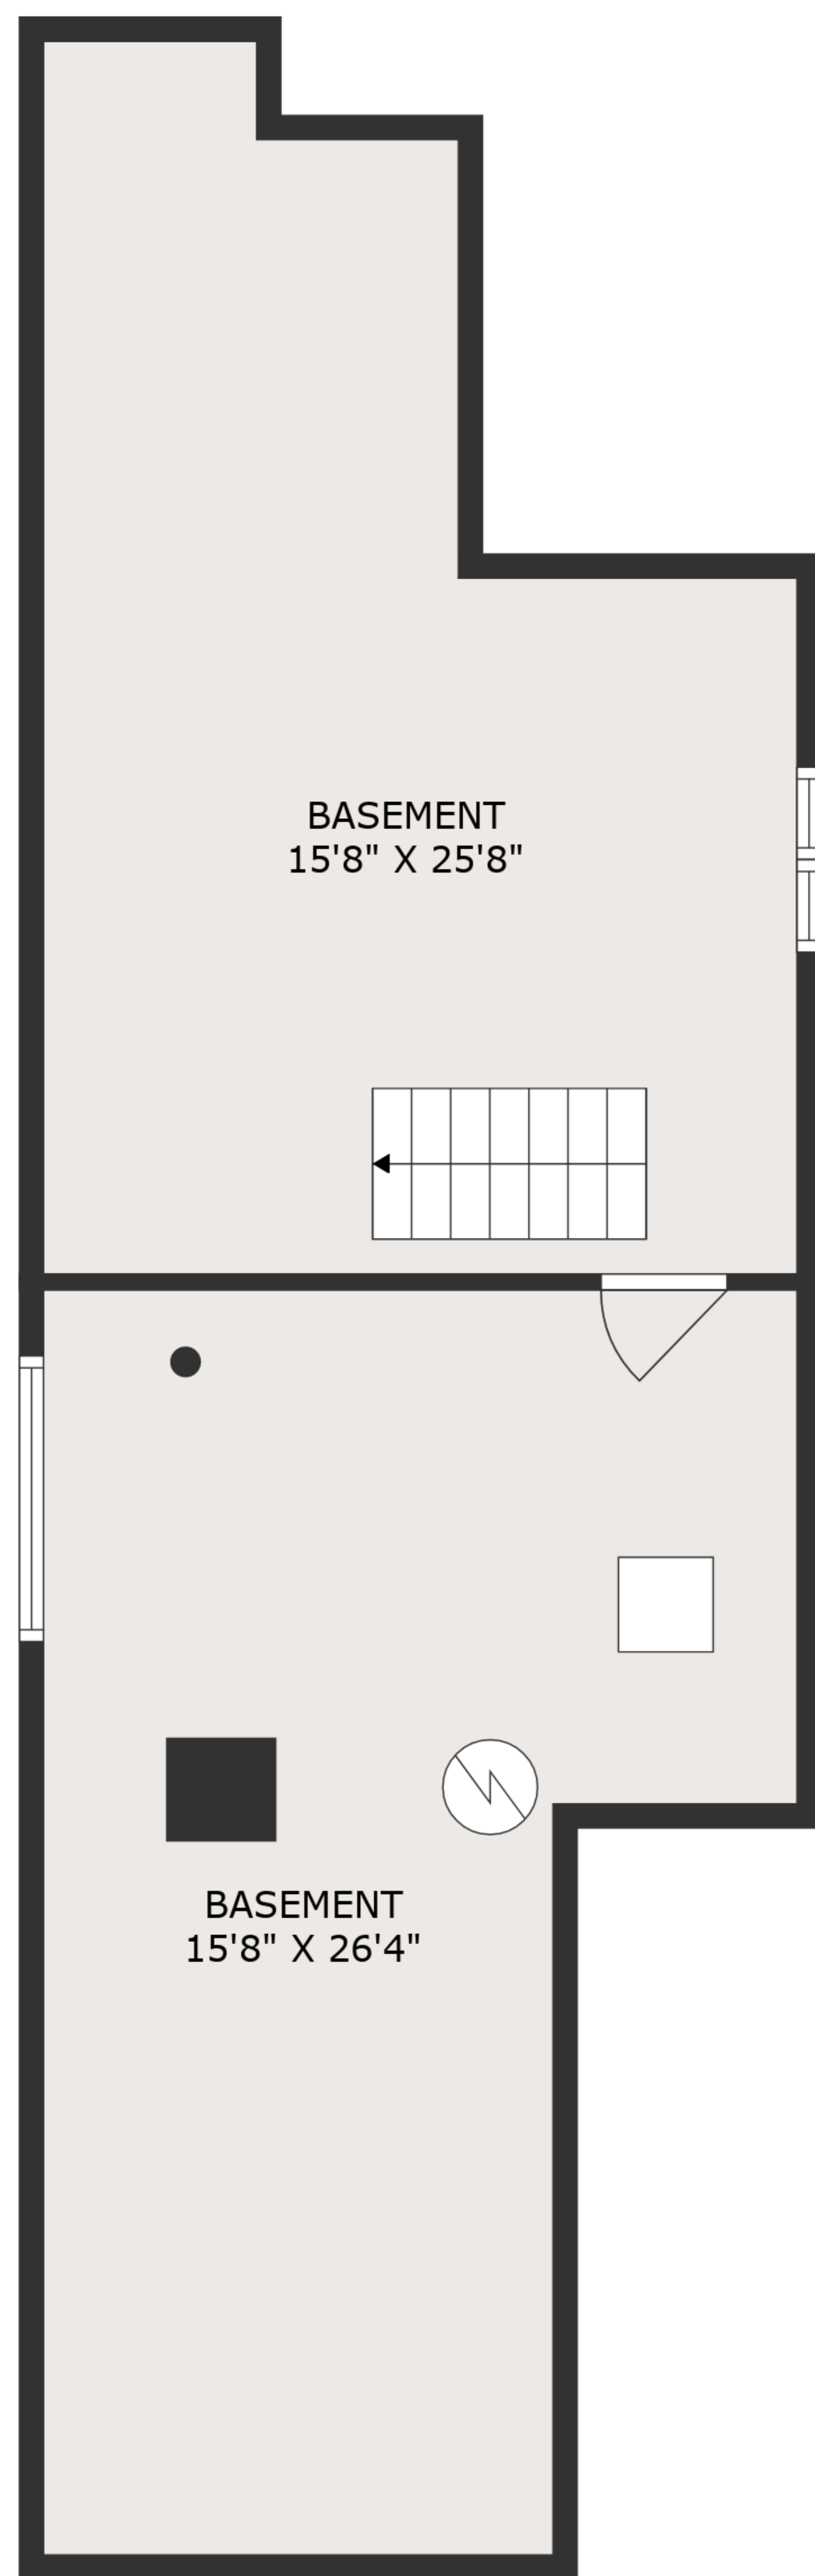

TOTAL: 1343 sq. ft

BELOW GROUND: 0 sq. ft, FLOOR 2: 689 sq. ft, FLOOR 3: 654 sq. ft, FLOOR 4: 0 sq. ft
EXCLUDED AREAS: BASEMENT: 652 sq. ft, LOW CEILING: 67 sq. ft, ATTIC: 265 sq. ft

MEASUREMENTS ARE DEEMED HIGHLY RELIABLE BUT NOT GUARANTEED.