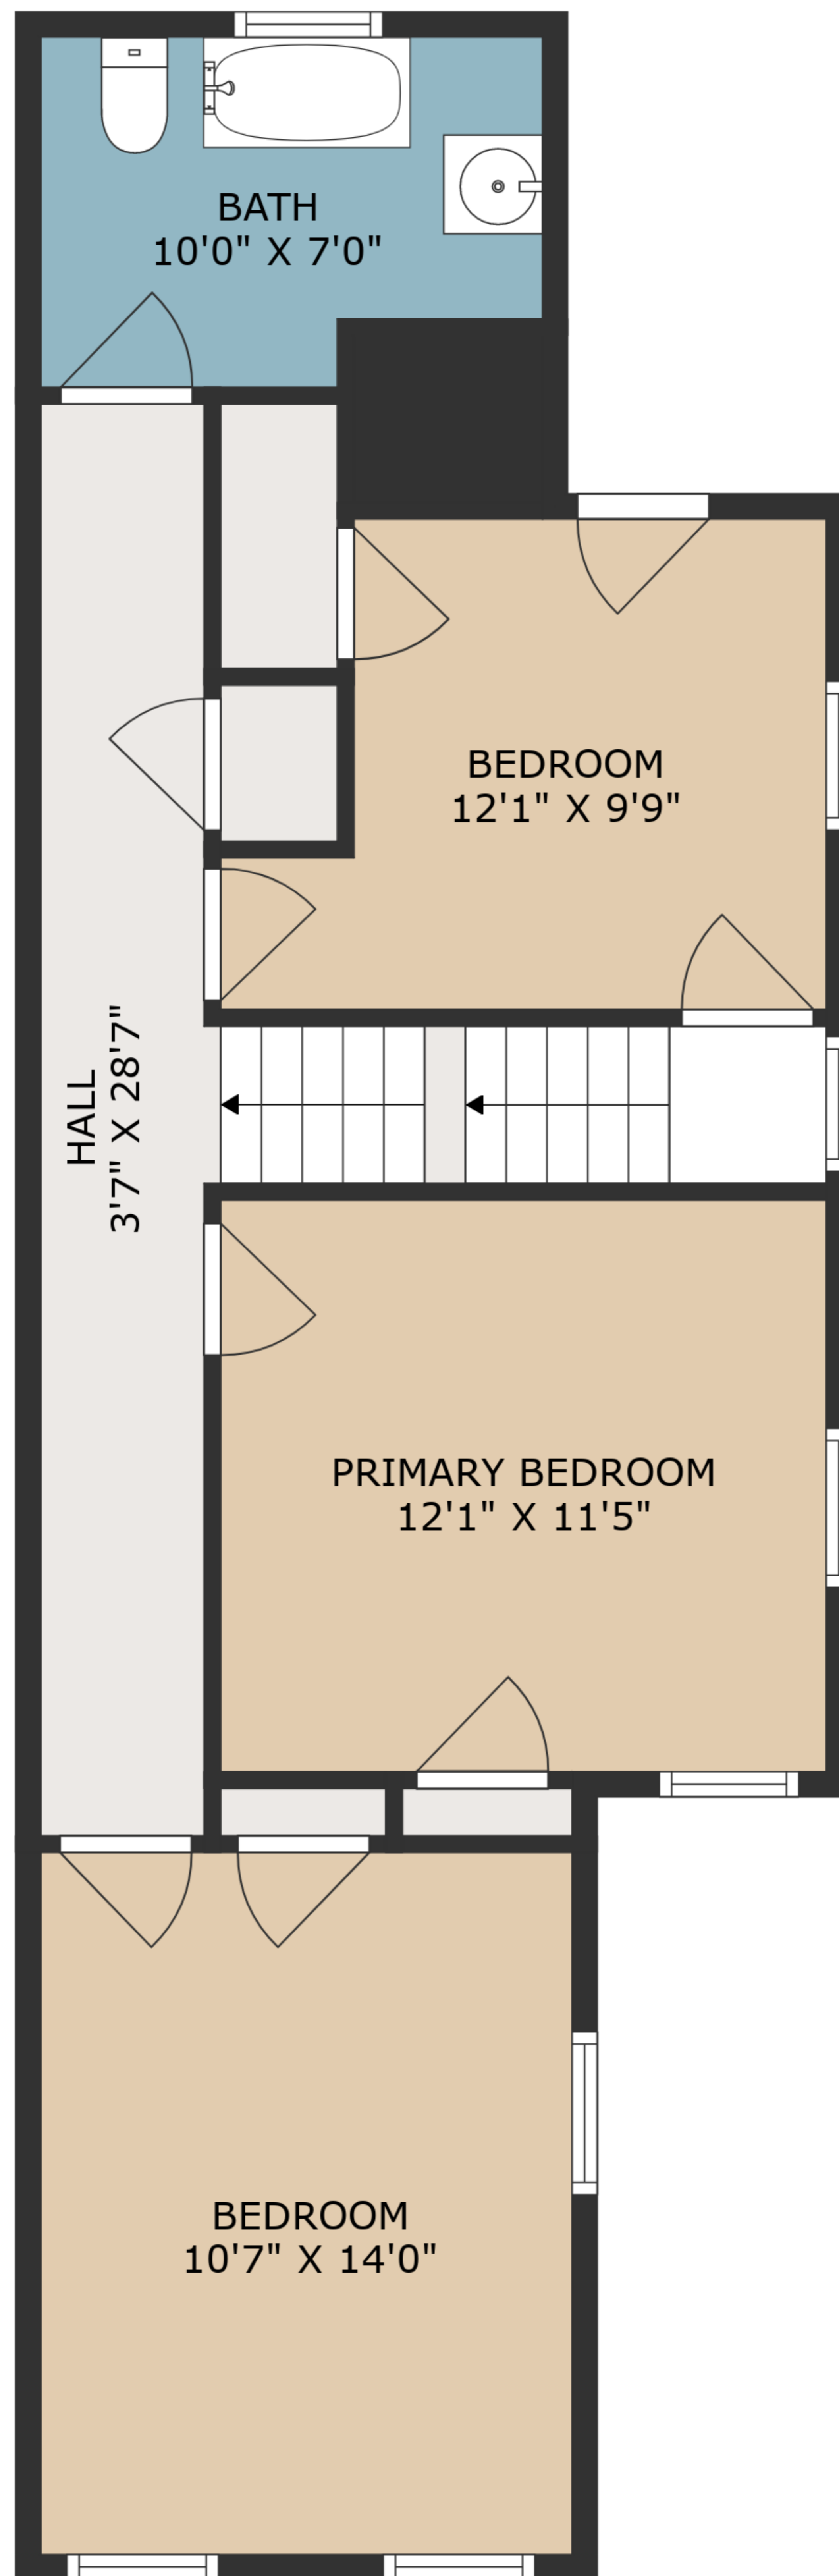

TOTAL: 1343 sq. ft

BELOW GROUND: 0 sq. ft, FLOOR 2: 689 sq. ft, FLOOR 3: 654 sq. ft, FLOOR 4: 0 sq. ft
EXCLUDED AREAS: BASEMENT: 652 sq. ft, LOW CEILING: 67 sq. ft, ATTIC: 265 sq. ft

MEASUREMENTS ARE DEEMED HIGHLY RELIABLE BUT NOT GUARANTEED.