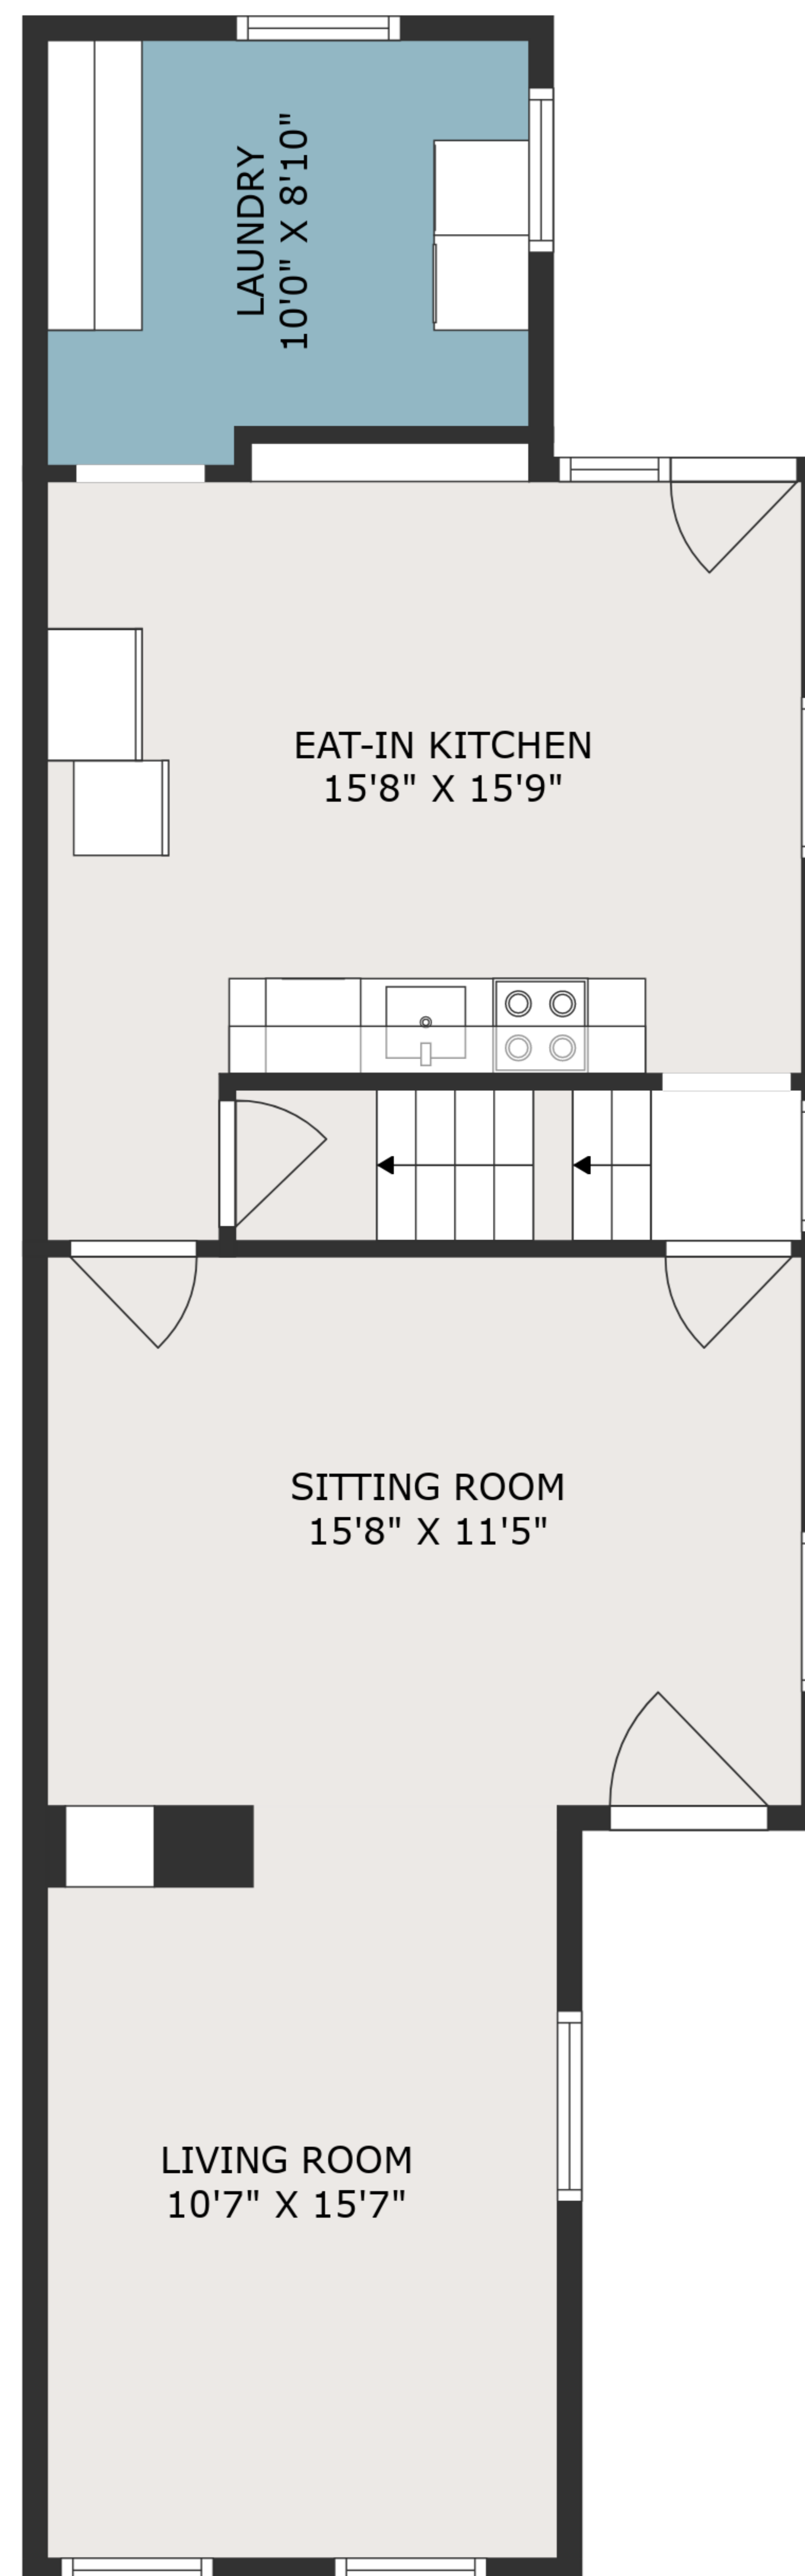

TOTAL: 1343 sq. ft

BELOW GROUND: 0 sq. ft, FLOOR 2: 689 sq. ft, FLOOR 3: 654 sq. ft, FLOOR 4: 0 sq. ft
EXCLUDED AREAS: BASEMENT: 652 sq. ft, LOW CEILING: 67 sq. ft, ATTIC: 265 sq. ft

MEASUREMENTS ARE DEEMED HIGHLY RELIABLE BUT NOT GUARANTEED.