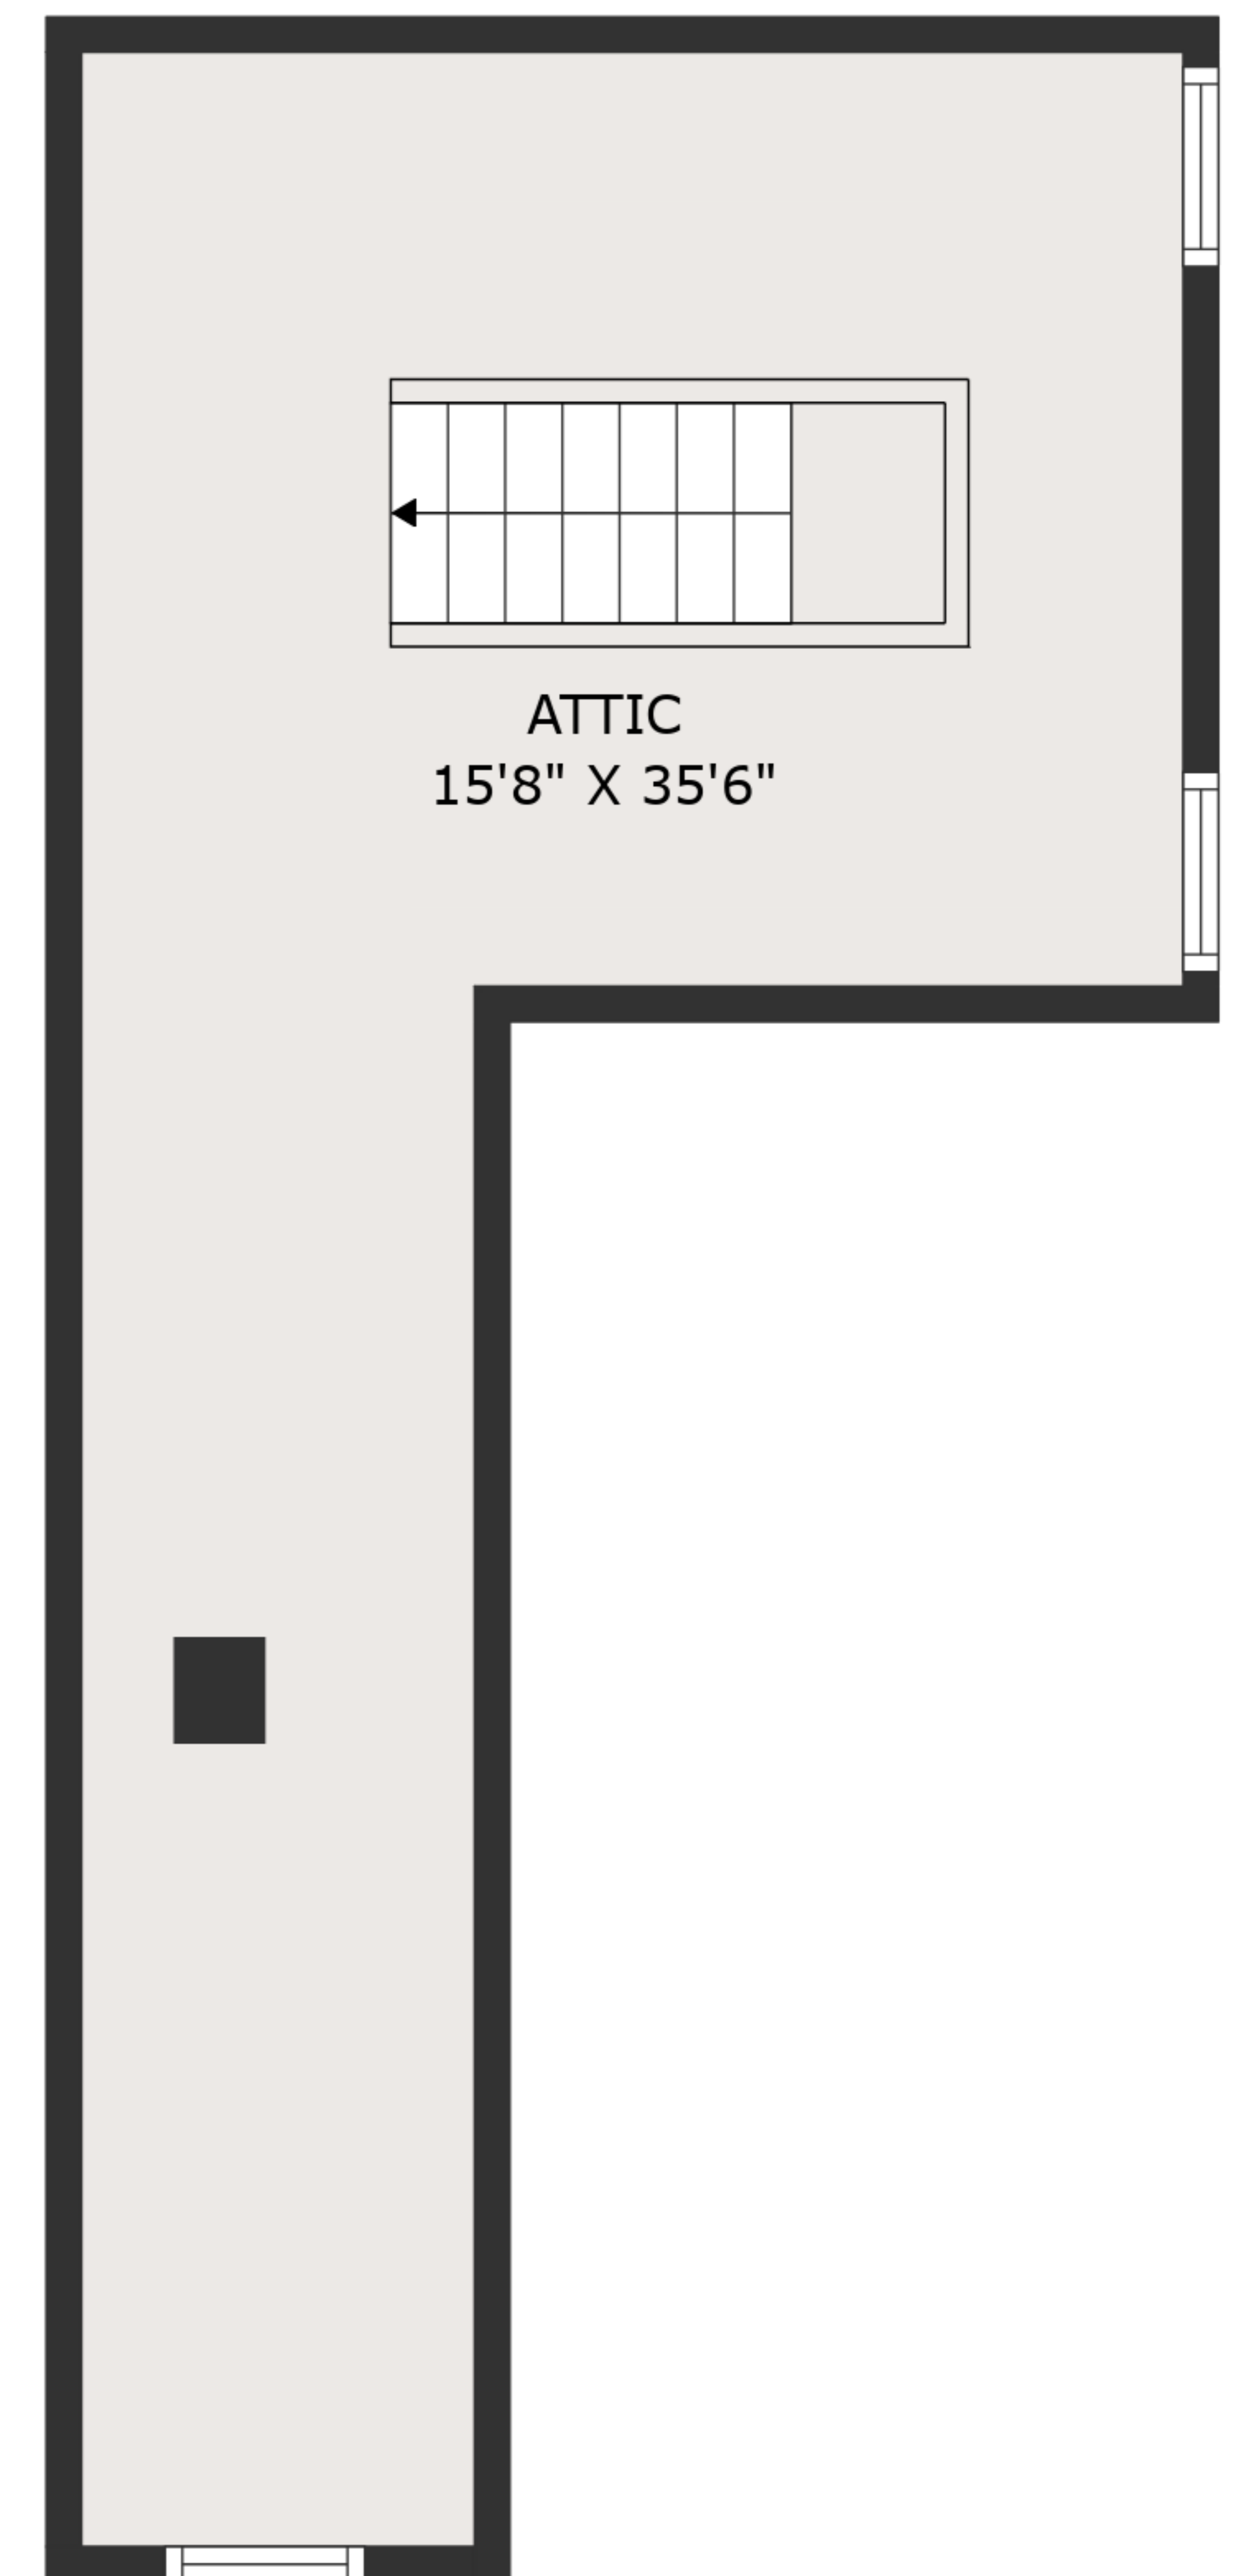

FLOOR 4

TOTAL: 1343 sq. ft
BELOW GROUND: 0 sq. ft, FLOOR 2: 689 sq. ft, FLOOR 3: 654 sq. ft, FLOOR 4: 0 sq. ft
EXCLUDED AREAS: BASEMENT: 652 sq. ft, LOW CEILING: 67 sq. ft, ATTIC: 265 sq. ft

MEASUREMENTS ARE DEEMED HIGHLY RELIABLE BUT NOT GUARANTEED.