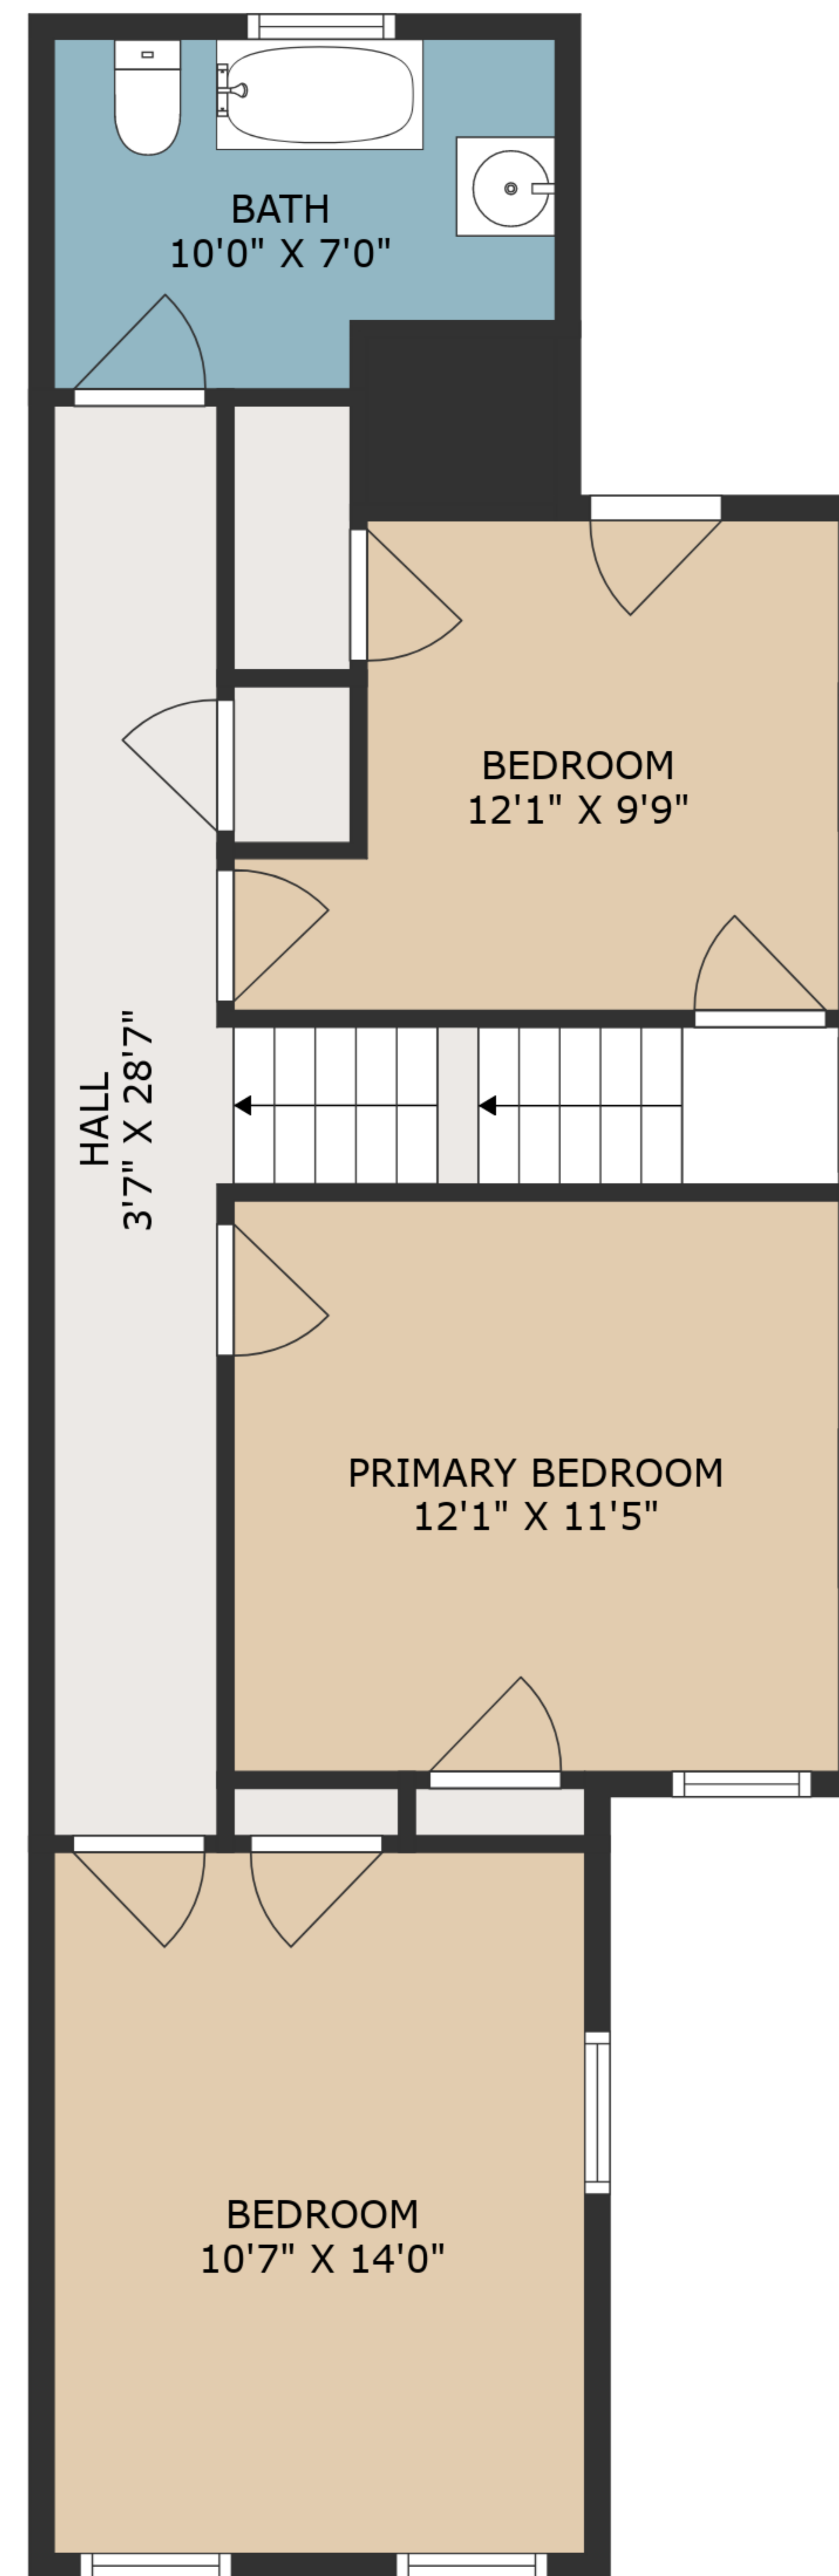

FLOOR 3

TOTAL: 1343 sq. ft
BELOW GROUND: 0 sq. ft, FLOOR 2: 689 sq. ft, FLOOR 3: 654 sq. ft, FLOOR 4: 0 sq. ft
EXCLUDED AREAS: BASEMENT: 652 sq. ft, LOW CEILING: 67 sq. ft, ATTIC: 265 sq. ft

MEASUREMENTS ARE DEEMED HIGHLY RELIABLE BUT NOT GUARANTEED.