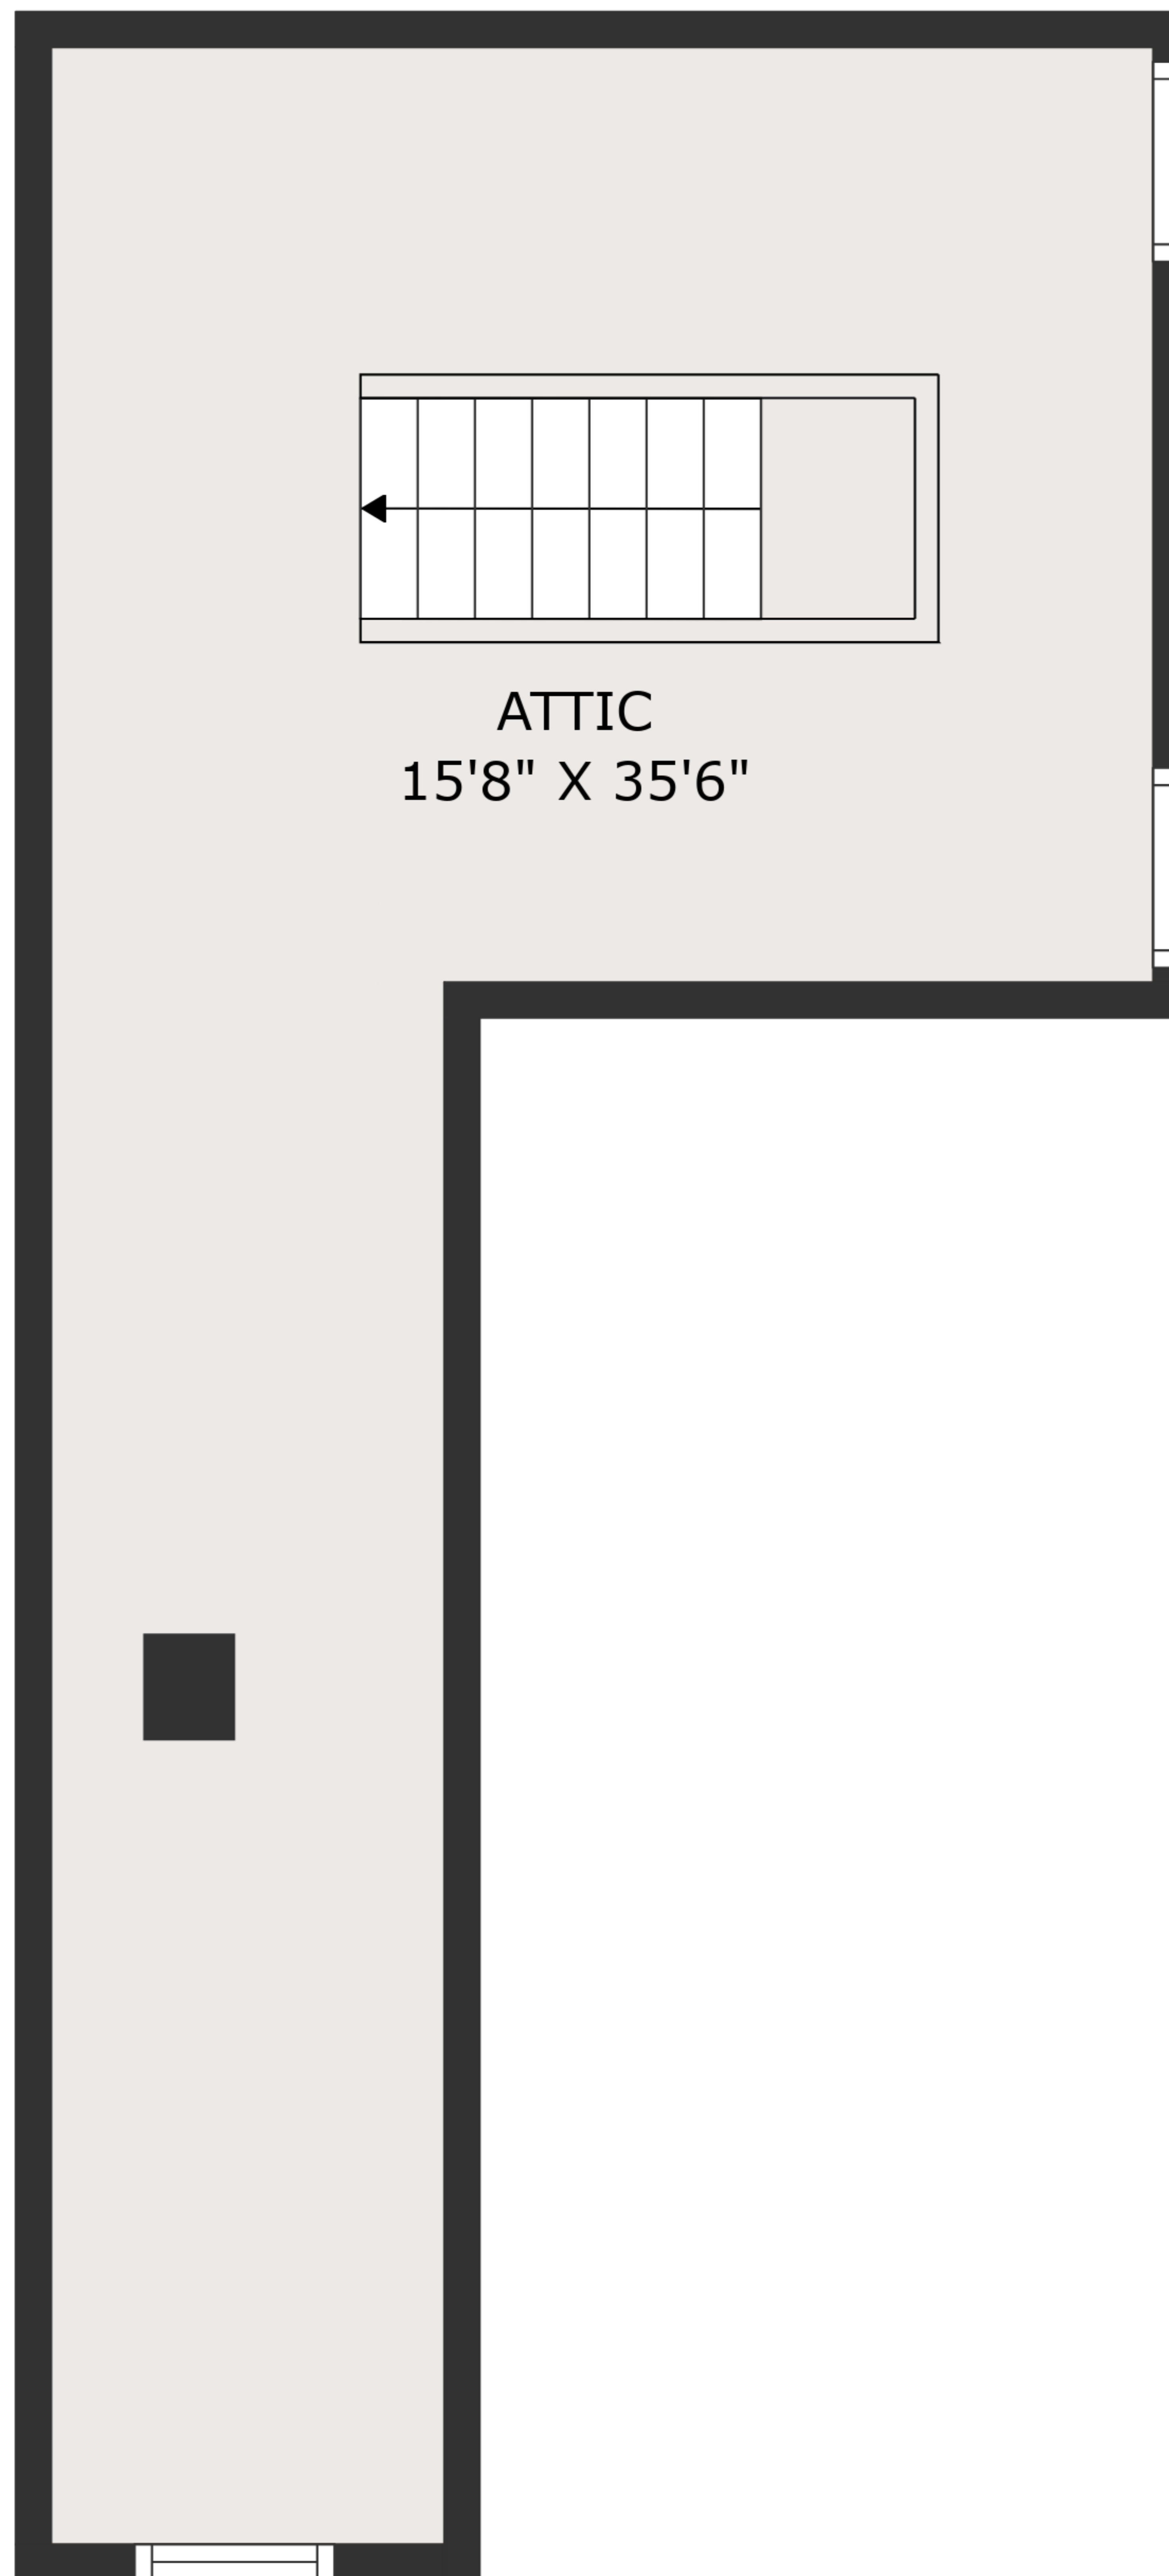

TOTAL: 1343 sq. ft

BELOW GROUND: 0 sq. ft, FLOOR 2: 689 sq. ft, FLOOR 3: 654 sq. ft, FLOOR 4: 0 sq. ft
EXCLUDED AREAS: BASEMENT: 652 sq. ft, LOW CEILING: 67 sq. ft, ATTIC: 265 sq. ft

MEASUREMENTS ARE DEEMED HIGHLY RELIABLE BUT NOT GUARANTEED.