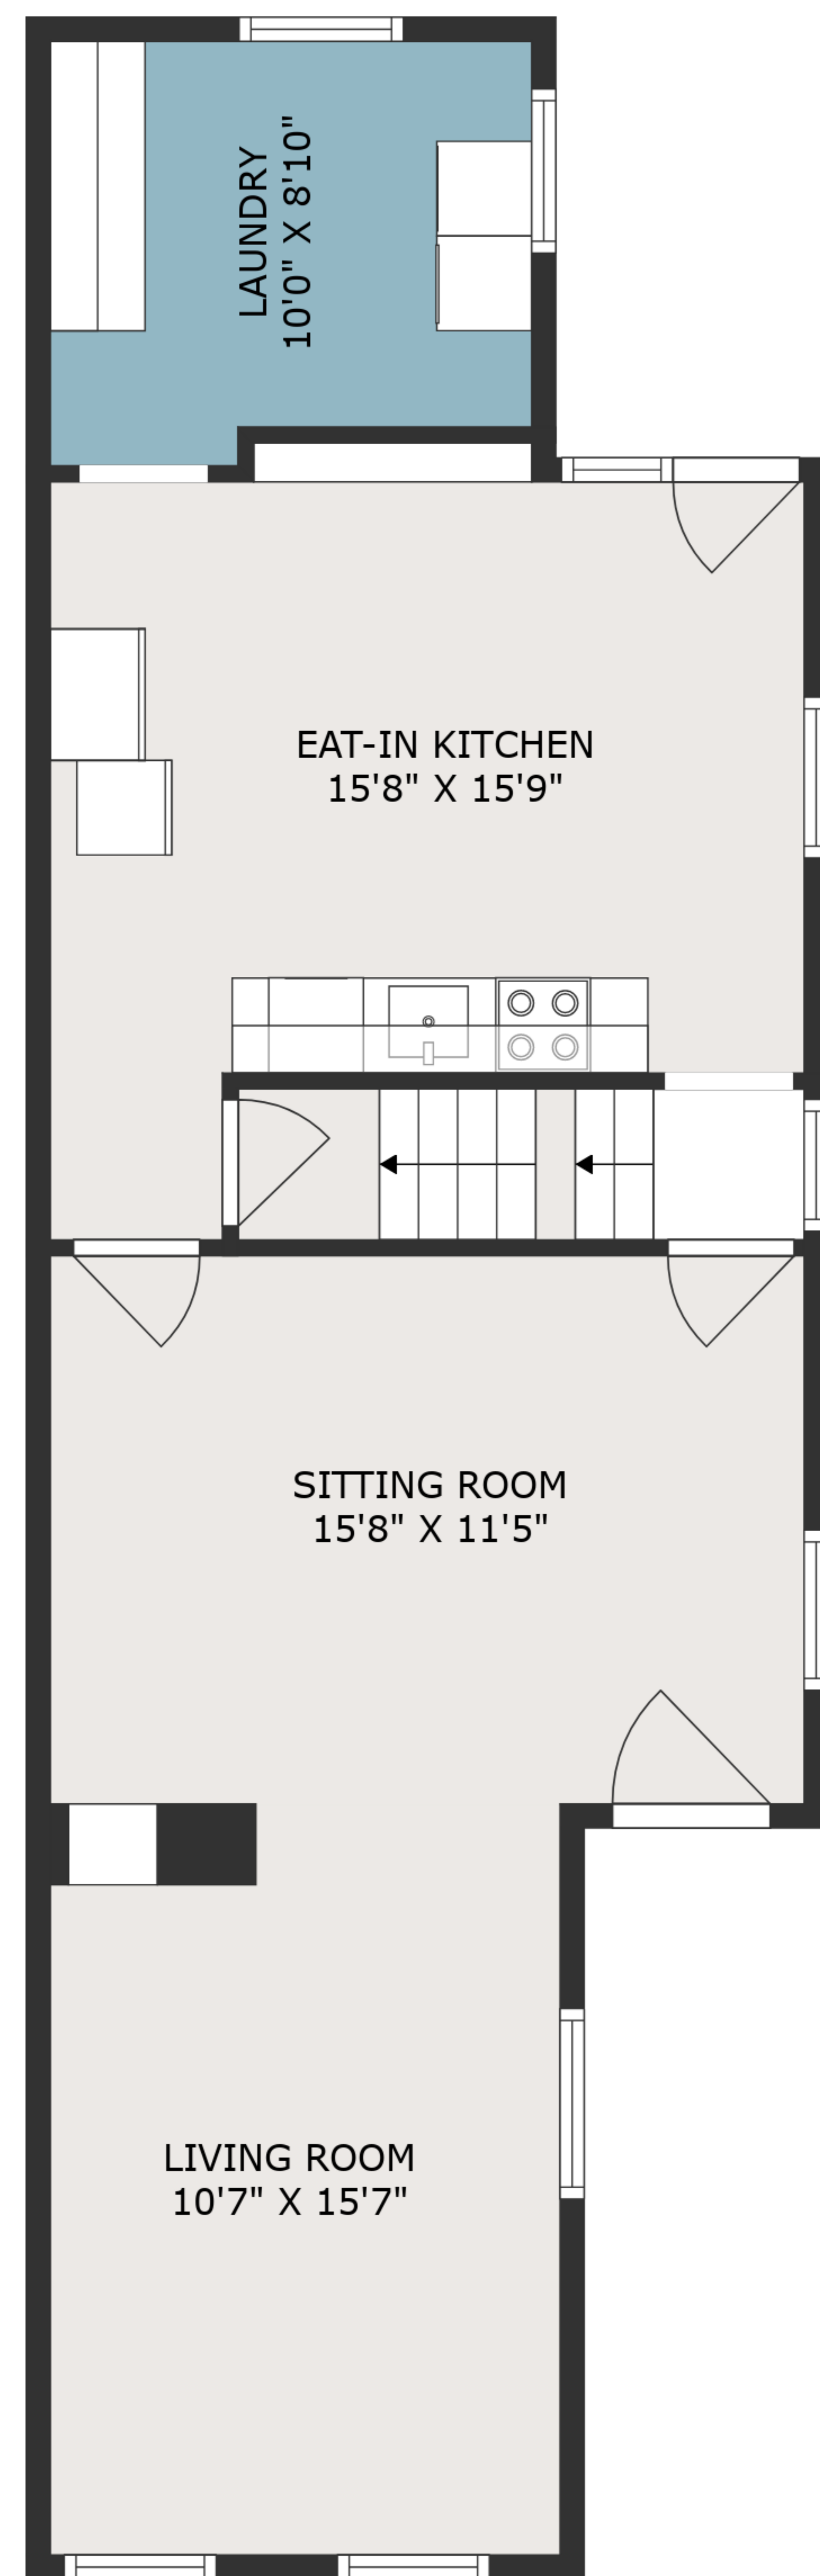

FLOOR 2

TOTAL: 1343 sq. ft
BELOW GROUND: 0 sq. ft, FLOOR 2: 689 sq. ft, FLOOR 3: 654 sq. ft, FLOOR 4: 0 sq. ft
EXCLUDED AREAS: BASEMENT: 652 sq. ft, LOW CEILING: 67 sq. ft, ATTIC: 265 sq. ft

MEASUREMENTS ARE DEEMED HIGHLY RELIABLE BUT NOT GUARANTEED.