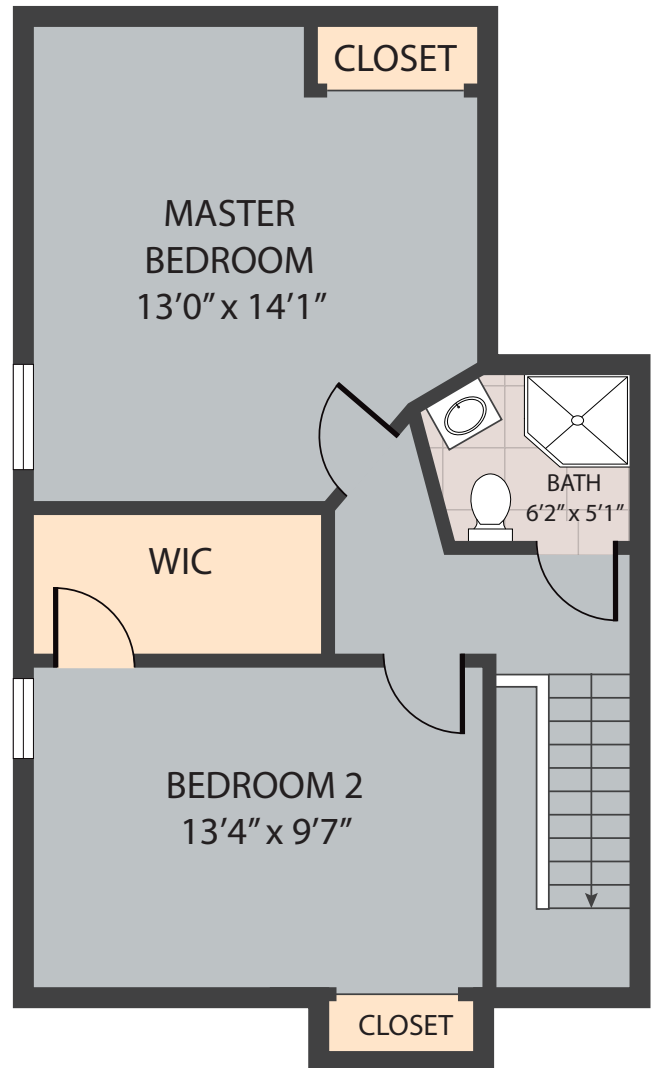

FIRST FLOOR

SECOND FLOOR

14 Bacon Street - Unit 2, Newton 02458

TOTAL APPROX. FLOOR AREA 1,317 SQ.FT

Whilst every attempt has been made to ensure the accuracy of the floor plan contained here, measurements of doors, windows, rooms and any other items are approximate and no responsibility is taken for any error, omission, or misstatement. This plan is for illustrative purposes only and should be used as such by any prospective purchaser.