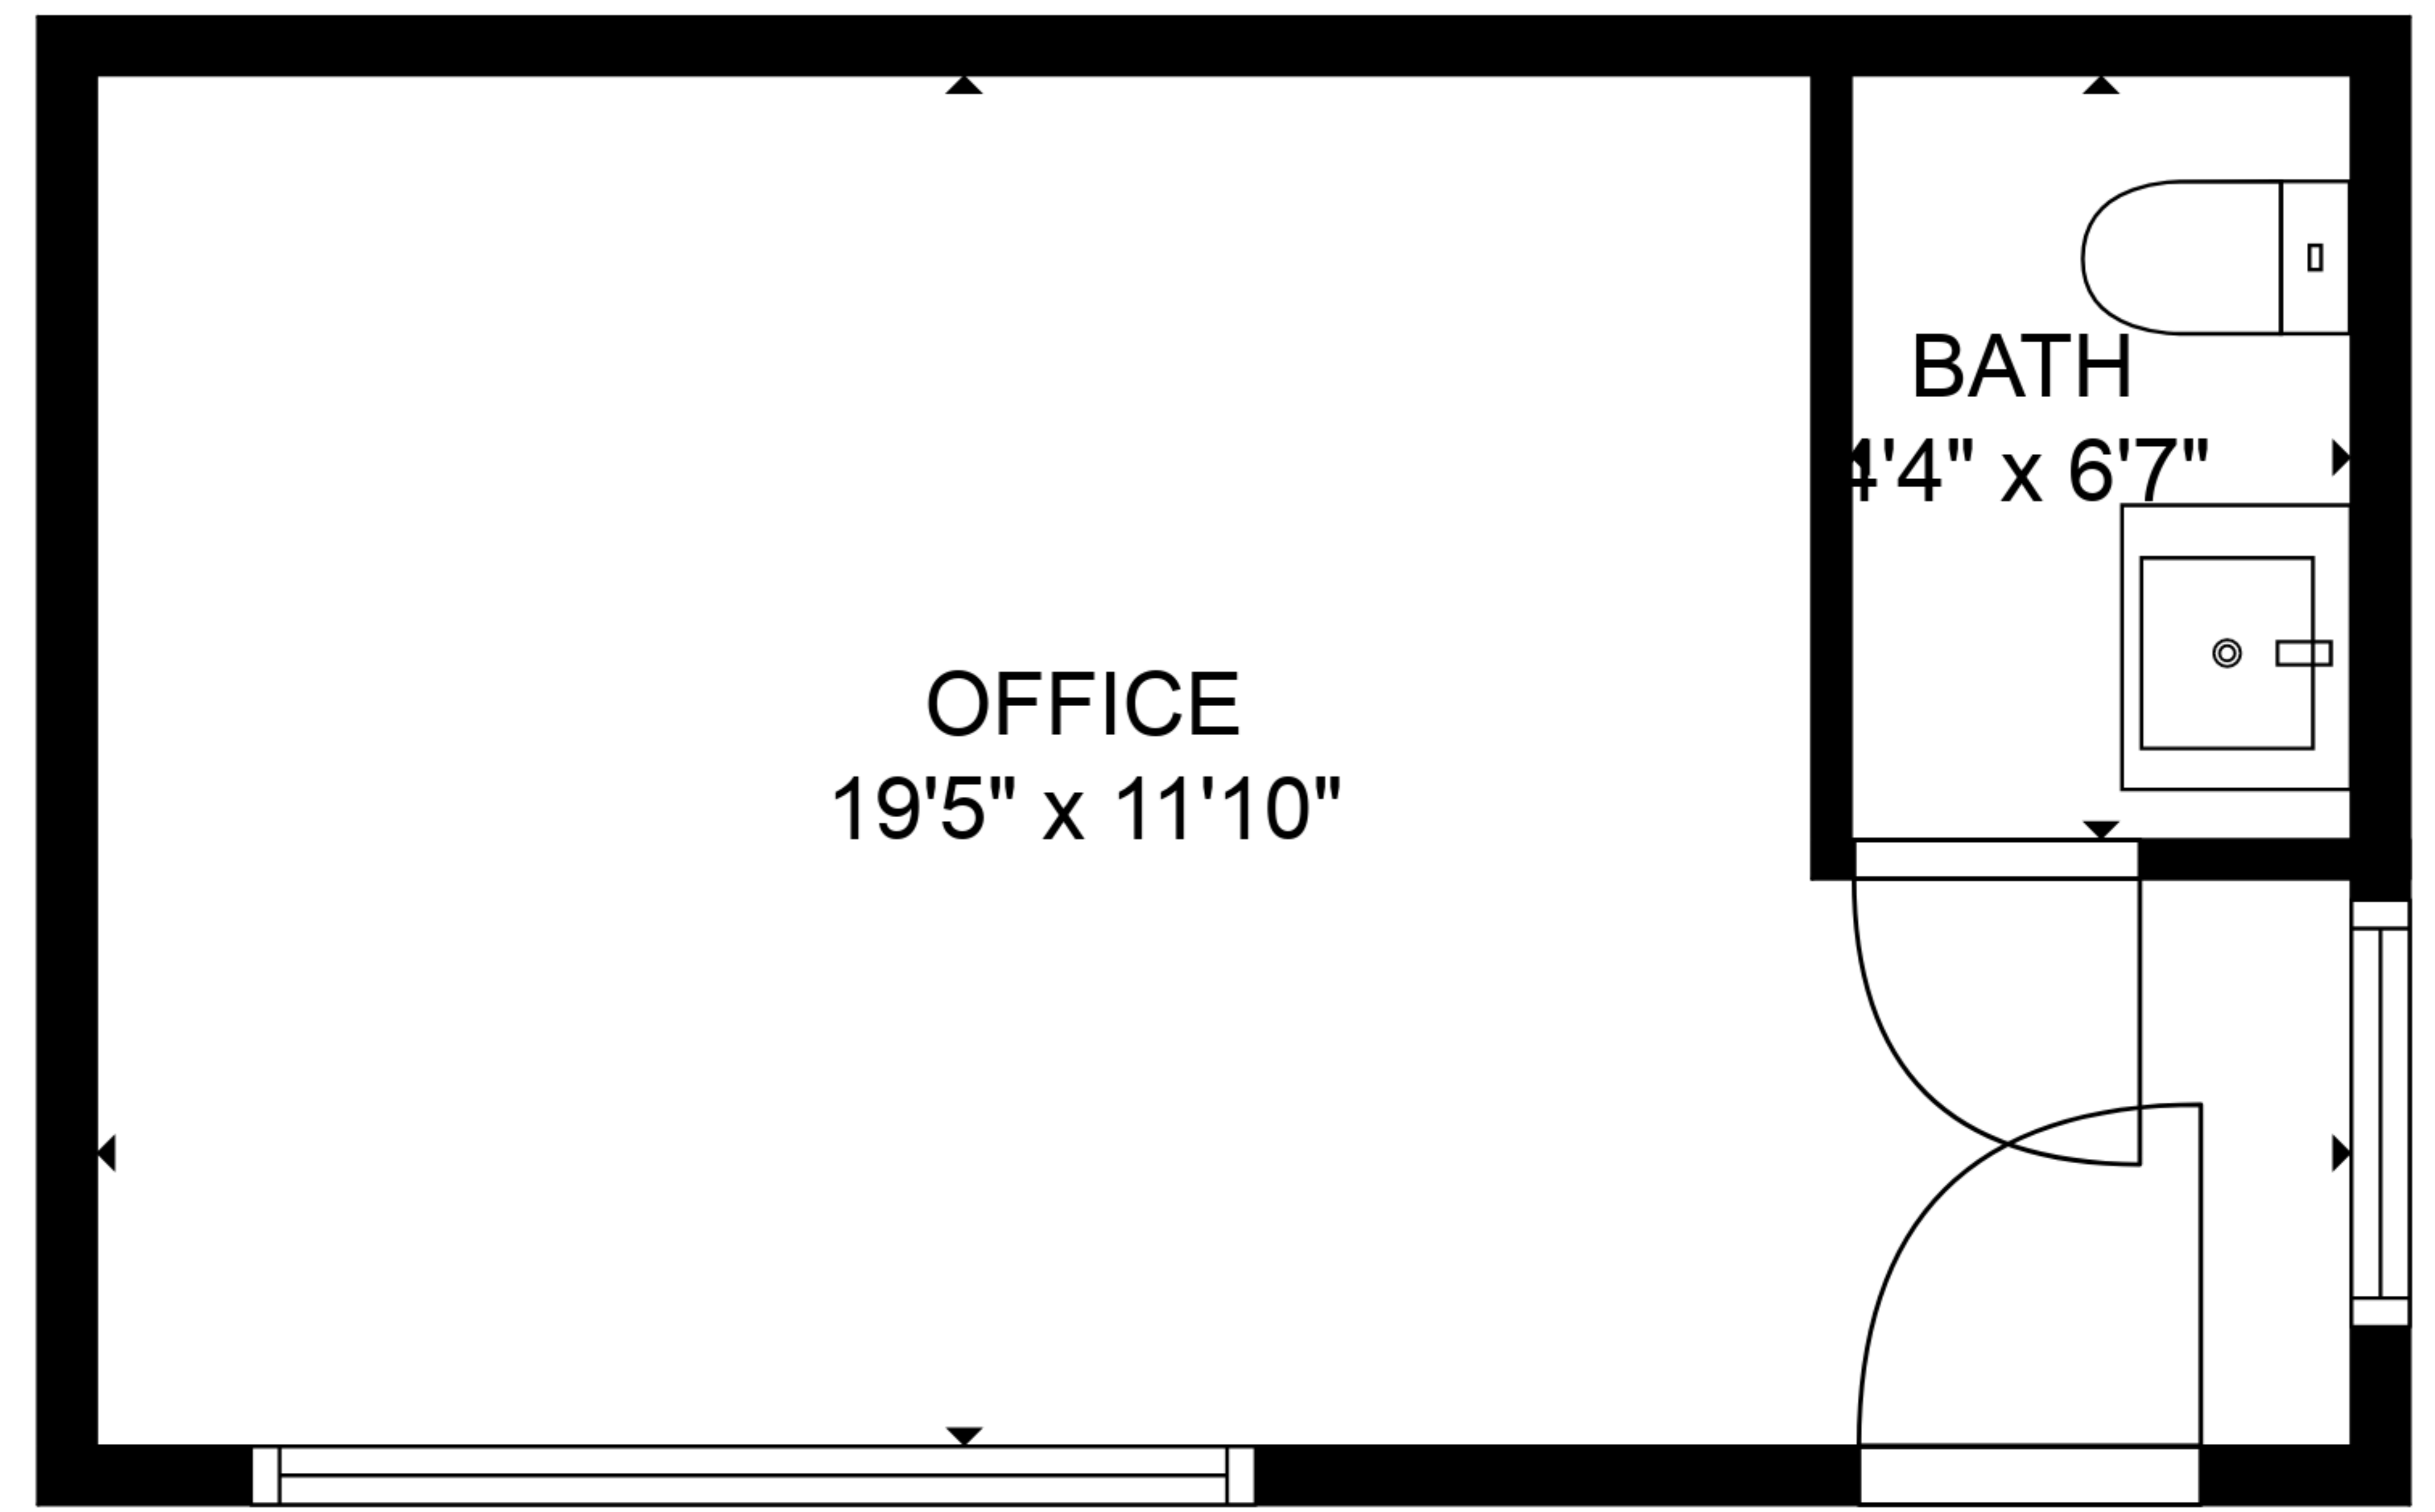

TOTAL: 230 sq. ft
FLOOR 1: 0 sq. ft, FLOOR 2: 230 sq. ft
EXCLUDED AREAS: GARAGE: 615 sq. ft

OFFICE
19'5" x 11'10"

BATH
4'4" x 6'7"

TOTAL: 230 sq. ft
FLOOR 1: 0 sq. ft, FLOOR 2: 230 sq. ft
EXCLUDED AREAS: GARAGE: 615 sq. ft

FLOOR 1

FLOOR 2

TOTAL: 230 sq. ft
FLOOR 1: 0 sq. ft, FLOOR 2: 230 sq. ft
EXCLUDED AREAS: GARAGE: 615 sq. ft