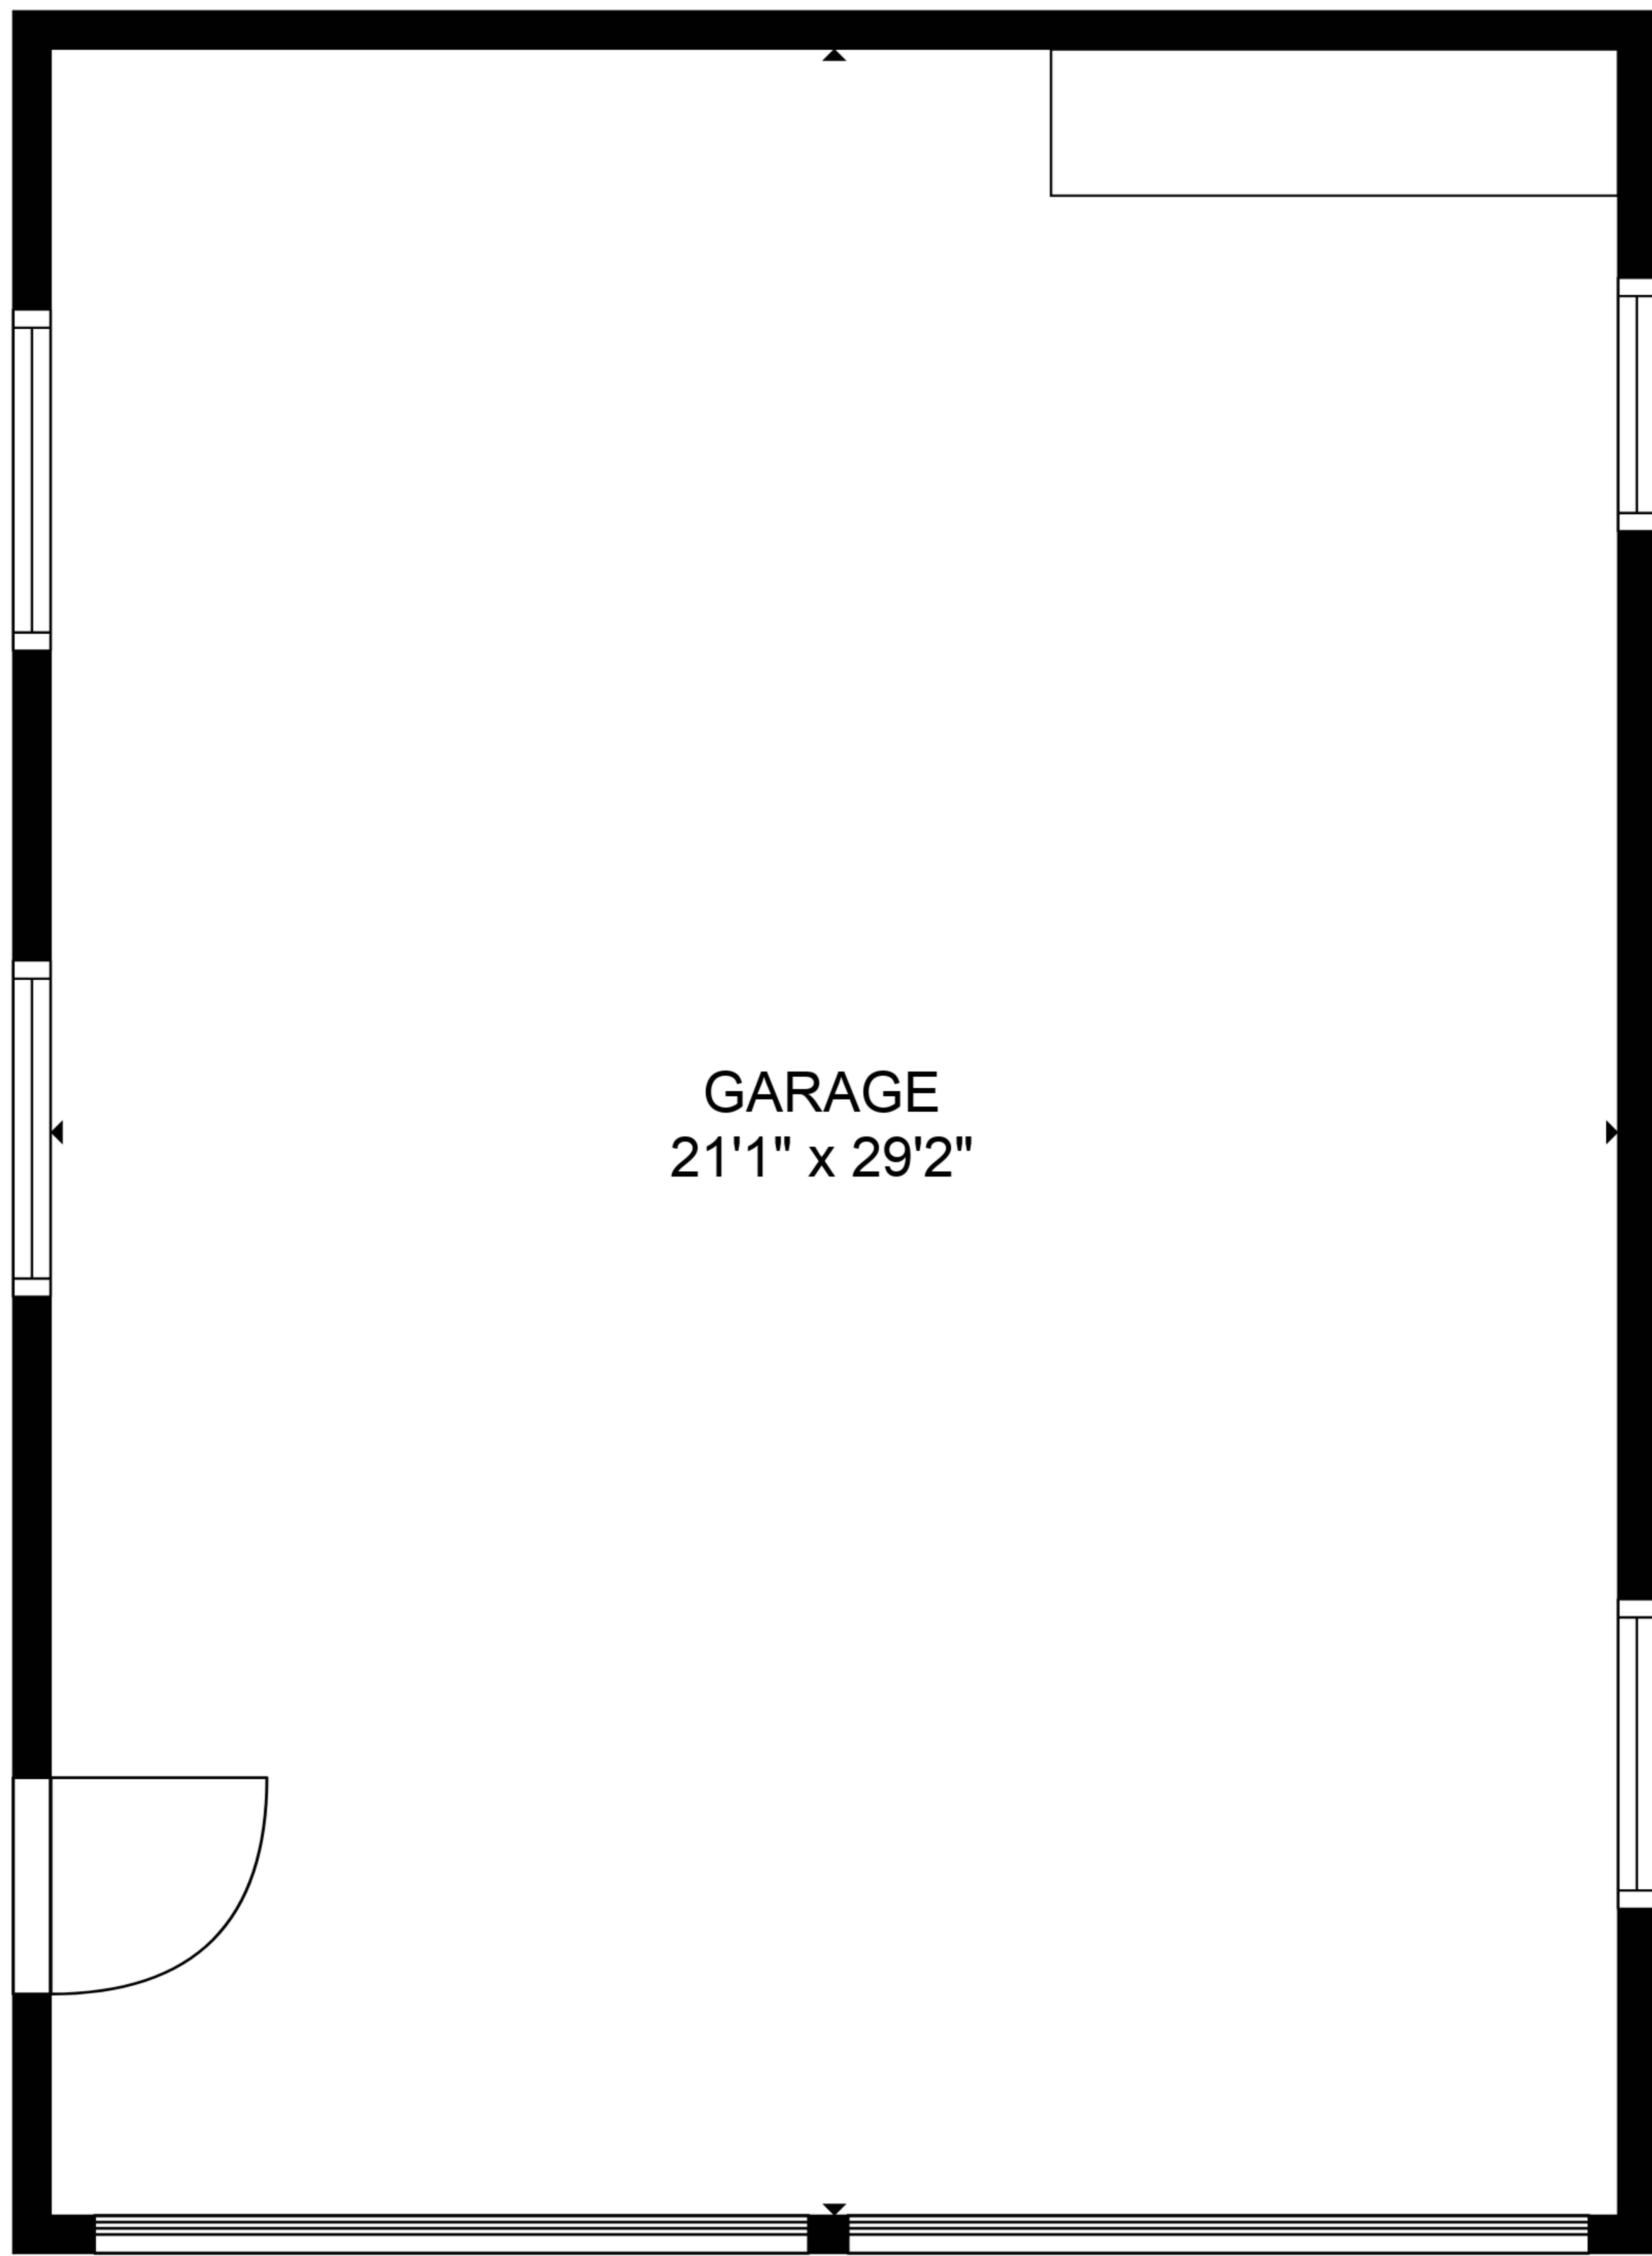

TOTAL: 230 sq. ft
FLOOR 1: 0 sq. ft, FLOOR 2: 230 sq. ft
EXCLUDED AREAS: GARAGE: 615 sq. ft

OFFICE
19'5" x 11'10"

BATH
4'4" x 6'7"

TOTAL: 230 sq. ft
FLOOR 1: 0 sq. ft, FLOOR 2: 230 sq. ft
EXCLUDED AREAS: GARAGE: 615 sq. ft

FLOOR 1

FLOOR 2

TOTAL: 230 sq. ft
FLOOR 1: 0 sq. ft, FLOOR 2: 230 sq. ft
EXCLUDED AREAS: GARAGE: 615 sq. ft