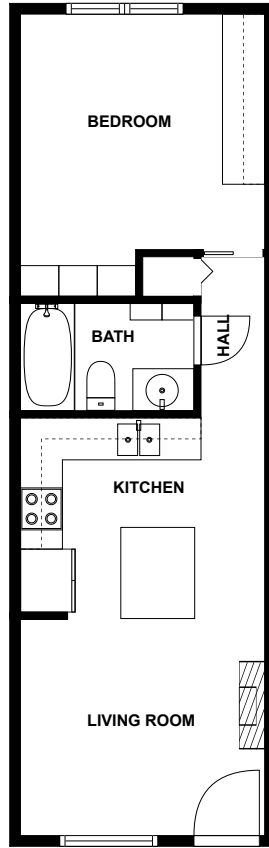

Home report

West Gulf Boulevard 8565 17

Treasure Island

Highlights

1 Kitchen

1 Living room

1 Bedroom

1 Bath

Ka'Tiki, 0.2 mi

Bay Pines Veterans Administration Heliport, 4.4 mi

Floor plan

fvm

SIZES AND DIMENSIONS ARE APPROXIMATE, ACTUAL MAY VARY.

Appendix 1: Data sheet

Bath - 1

Bedroom - 1

Hall - 1

Kitchen - 1

LivingRoom - 1
