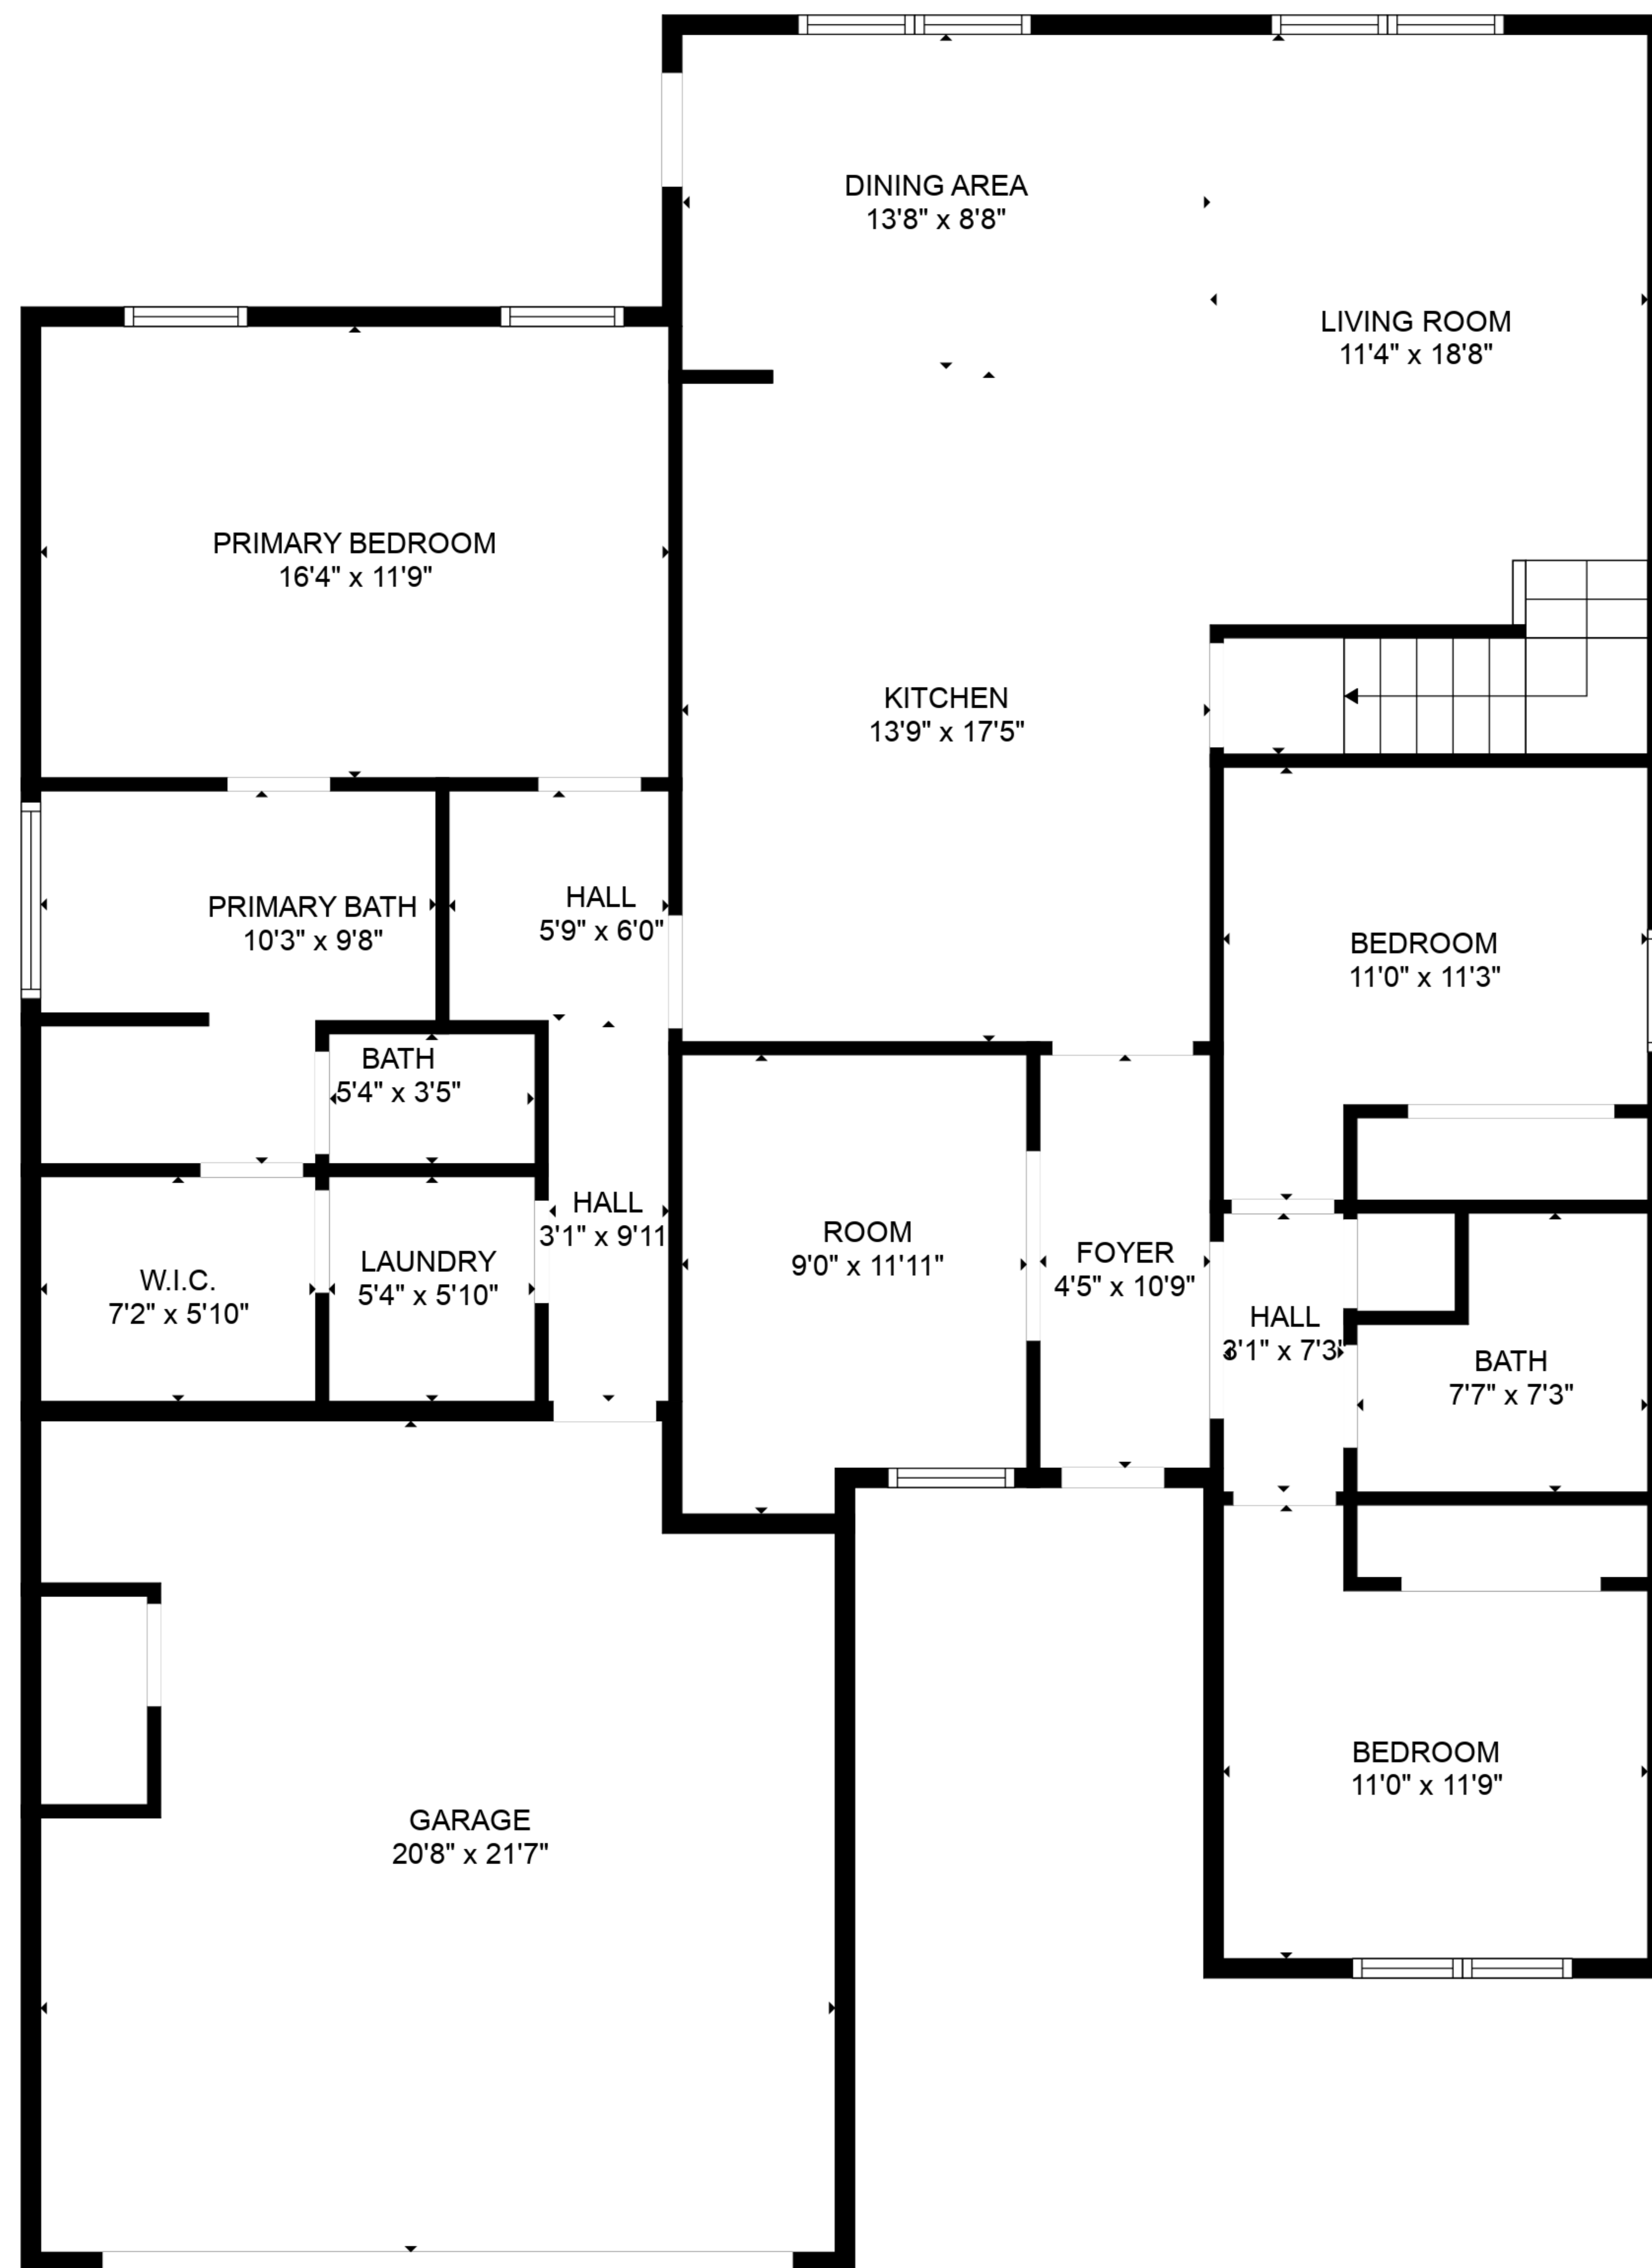

TOTAL: 2198 sq. ft
 FLOOR 1: 1561 sq. ft, FLOOR 2: 637 sq. ft
 EXCLUDED AREAS: GARAGE: 414 sq. ft

TOTAL: 2198 sq. ft
FLOOR 1: 1561 sq. ft, FLOOR 2: 637 sq. ft
EXCLUDED AREAS: GARAGE: 414 sq. ft

FLOOR 1

FLOOR 2

TOTAL: 2198 sq. ft
 FLOOR 1: 1561 sq. ft, FLOOR 2: 637 sq. ft
 EXCLUDED AREAS: GARAGE: 414 sq. ft