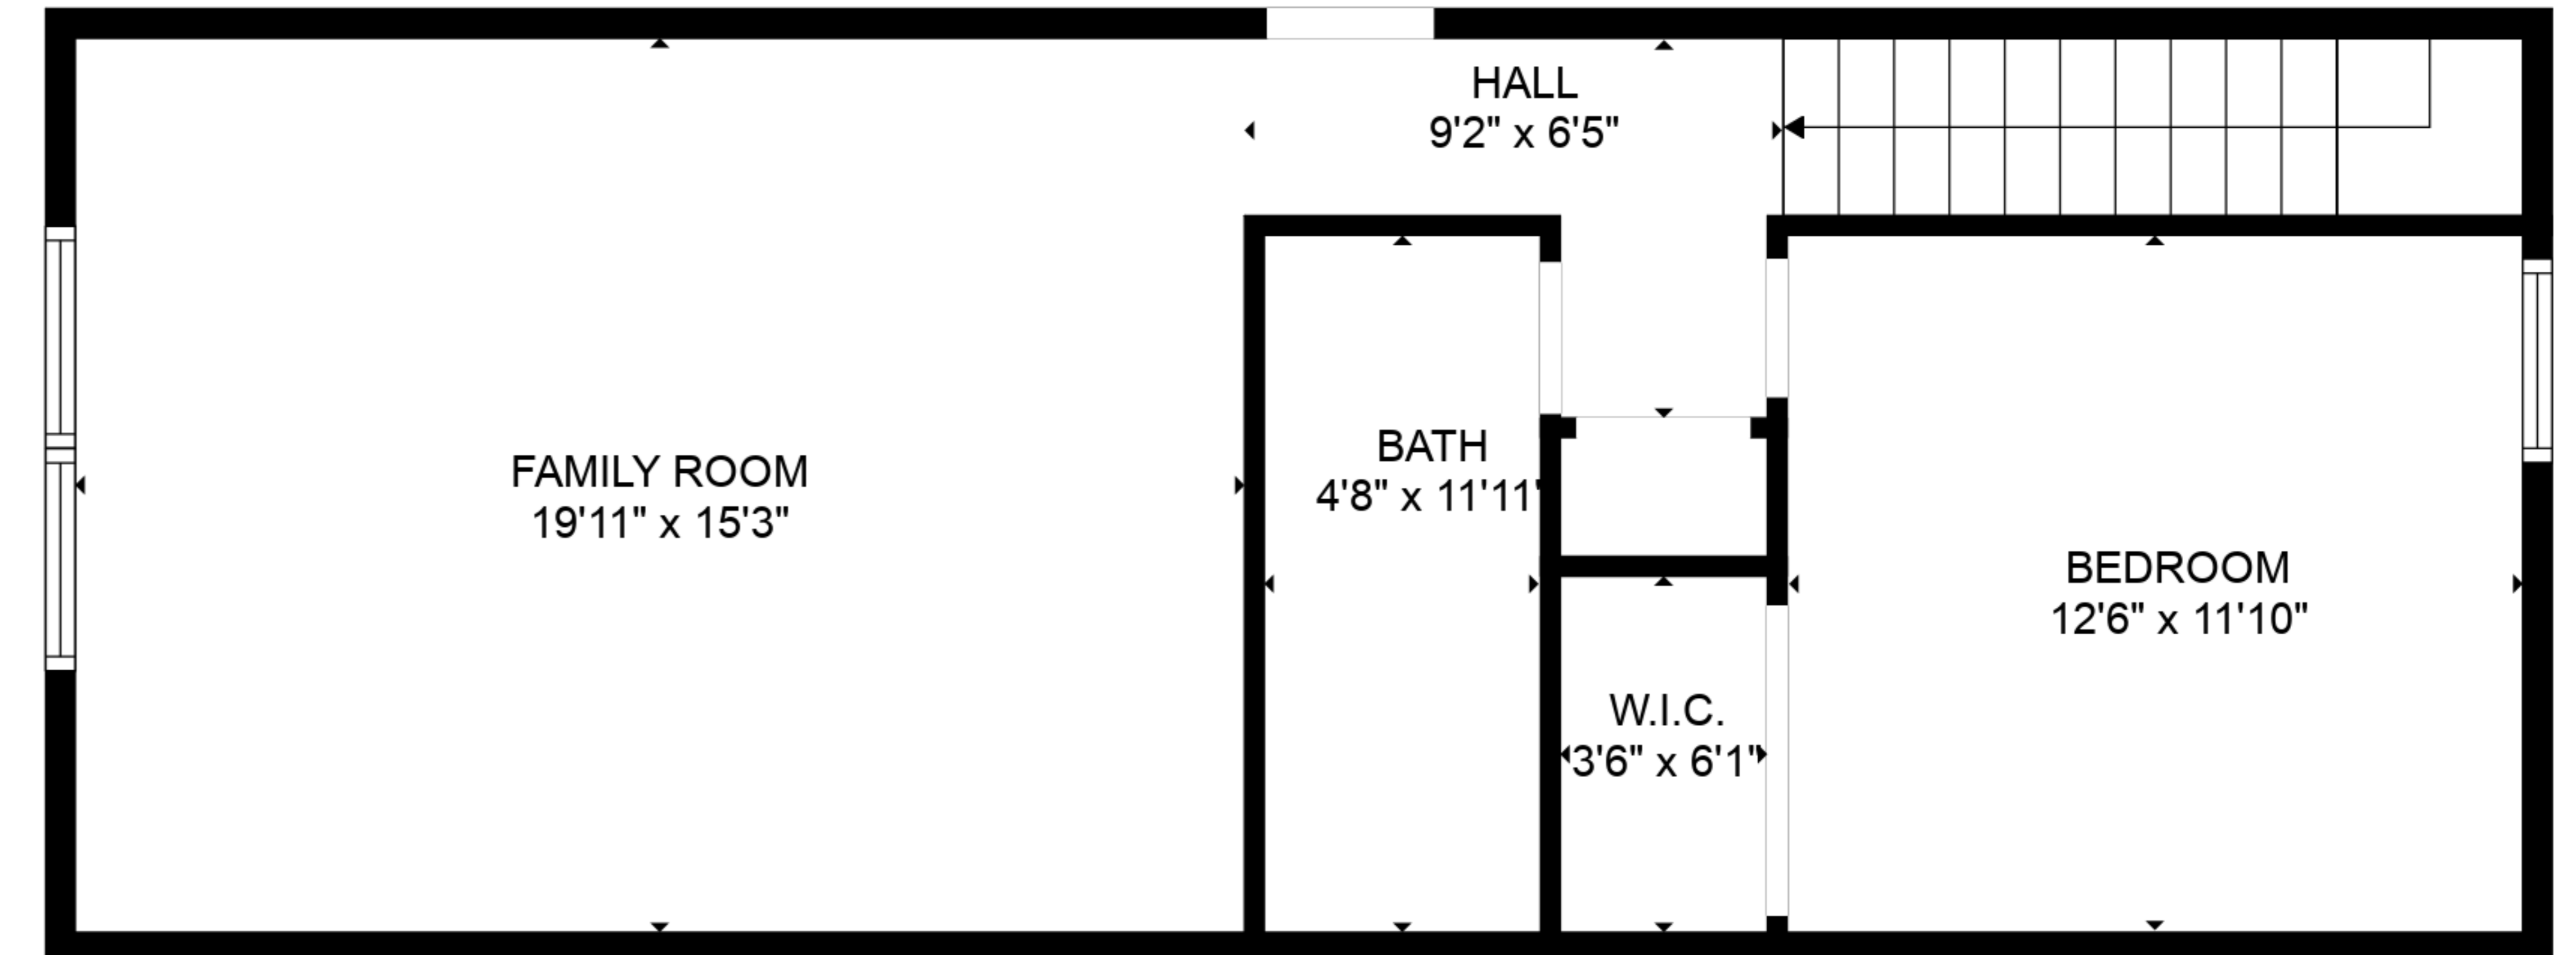

TOTAL: 2198 sq. ft
 FLOOR 1: 1561 sq. ft, FLOOR 2: 637 sq. ft
 EXCLUDED AREAS: GARAGE: 414 sq. ft

TOTAL: 2198 sq. ft
FLOOR 1: 1561 sq. ft, FLOOR 2: 637 sq. ft
EXCLUDED AREAS: GARAGE: 414 sq. ft

FLOOR 1

FLOOR 2

TOTAL: 2198 sq. ft
 FLOOR 1: 1561 sq. ft, FLOOR 2: 637 sq. ft
 EXCLUDED AREAS: GARAGE: 414 sq. ft