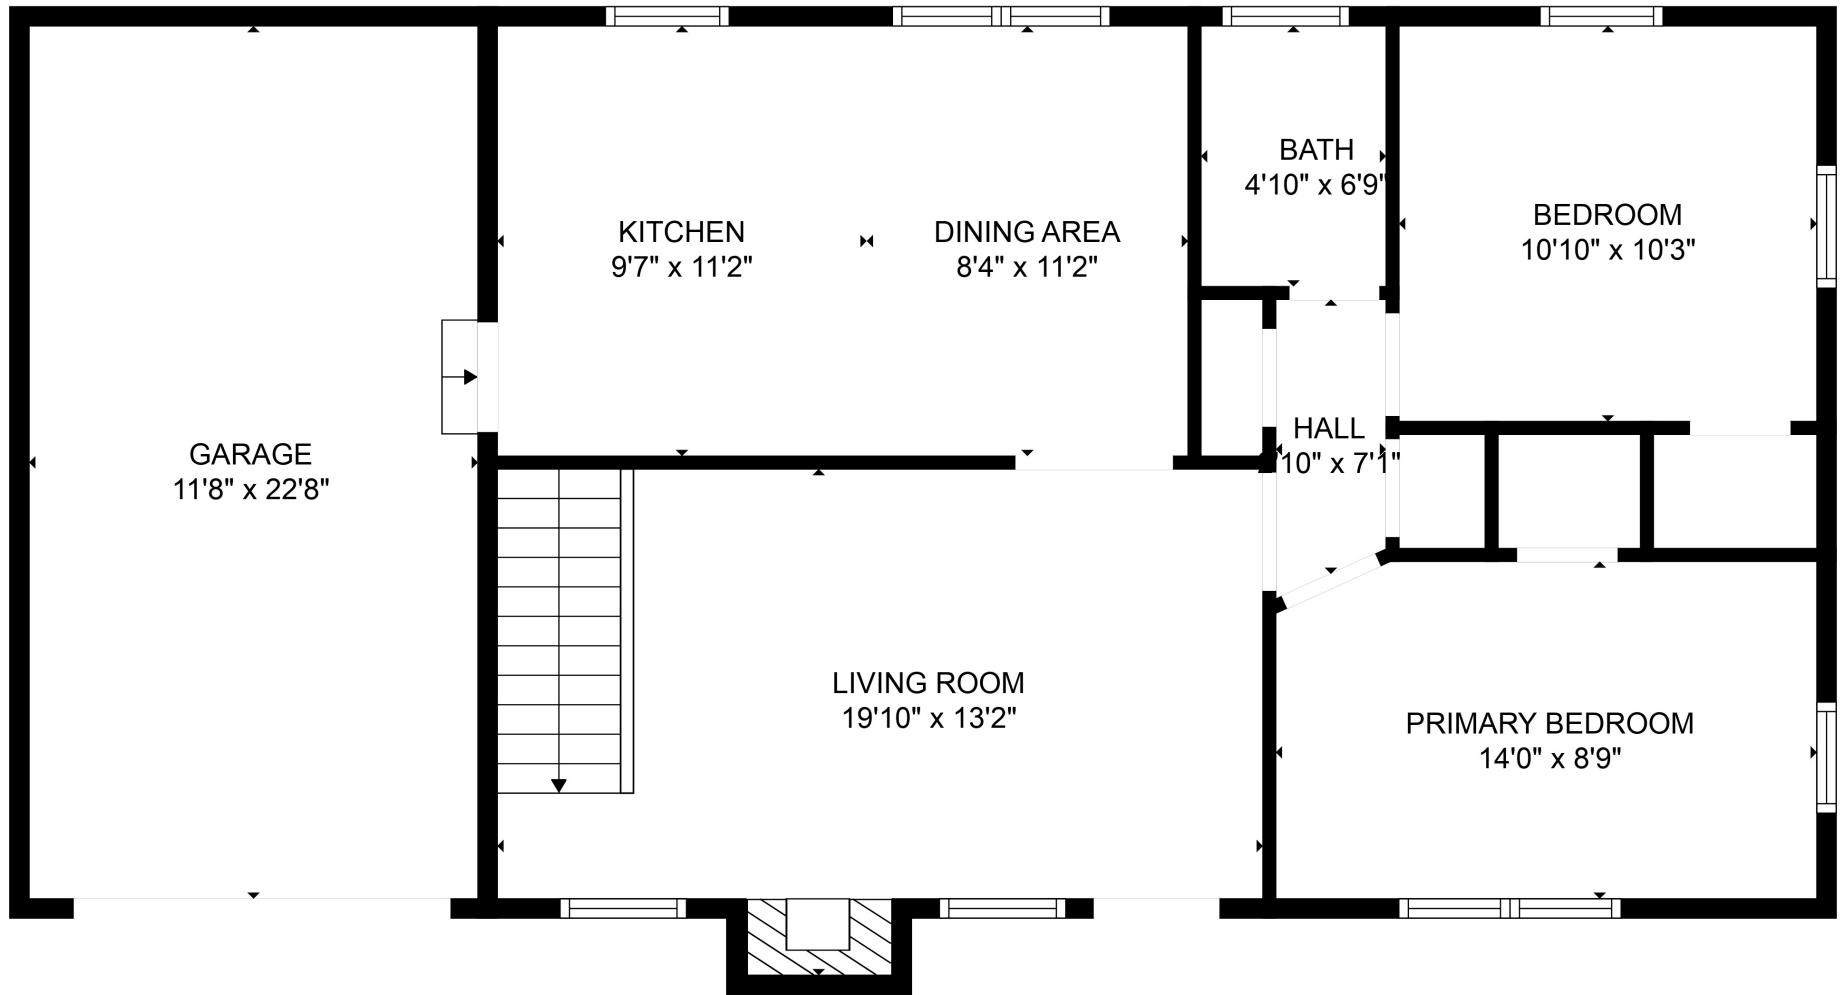

FLOOR 2

FLOOR 1

Total scanned area: 1878 sq. ft

Total scanned area: 1878 sq. ft

MEASUREMENTS ARE CALCULATED BY CUBICASA TECHNOLOGY. DEEMED HIGHLY RELIABLE BUT NOT GUARANTEED.

RECREATION ROOM
32'10" x 20'10"

UNFINISHED BASEMENT
17'8" x 11'2"

BATH
5'10" x 6'1"

ROOM
5'10" x 5'7"

Total scanned area: 1878 sq. ft

MEASUREMENTS ARE CALCULATED BY CUBICASA TECHNOLOGY. DEEMED HIGHLY RELIABLE BUT NOT GUARANTEED.