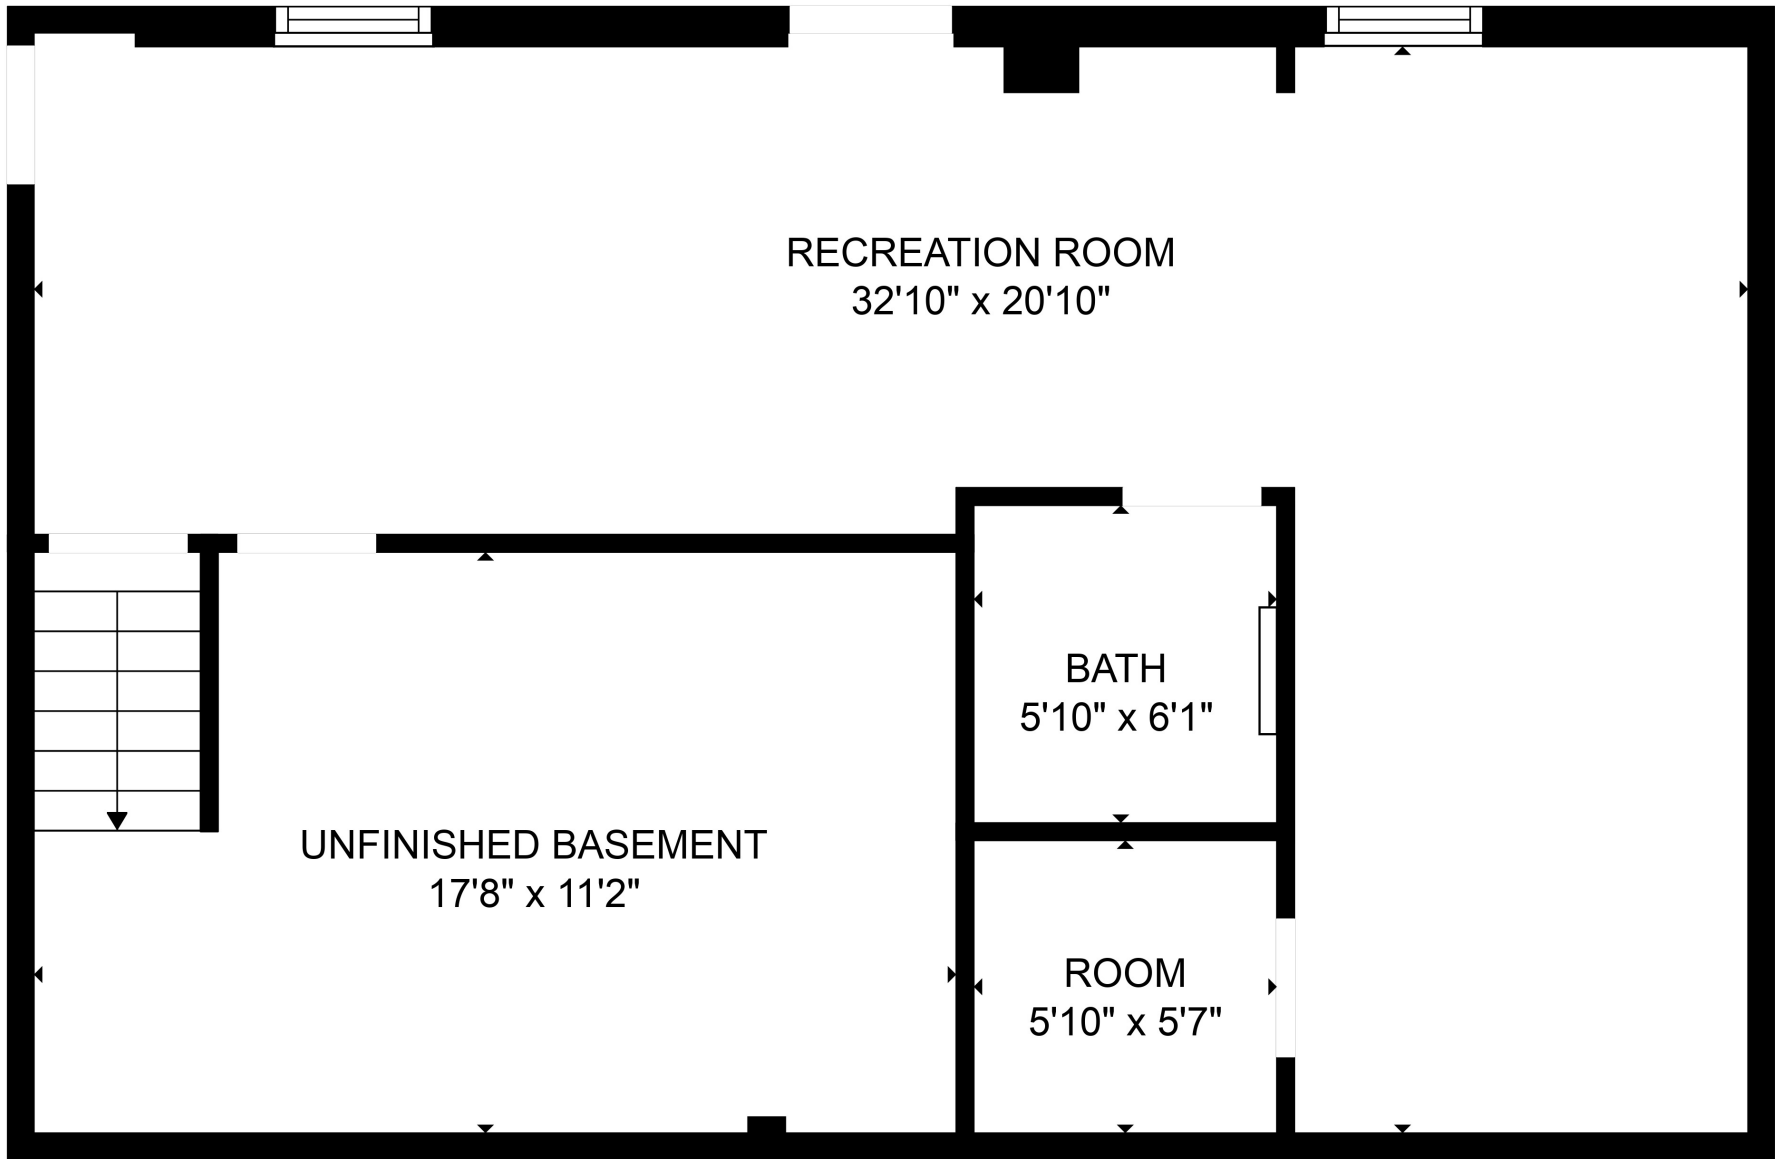

FLOOR 2

FLOOR 1

Total scanned area: 1878 sq. ft

Total scanned area: 1878 sq. ft

MEASUREMENTS ARE CALCULATED BY CUBICASA TECHNOLOGY. DEEMED HIGHLY RELIABLE BUT NOT GUARANTEED.

RECREATION ROOM
32'10" x 20'10"

UNFINISHED BASEMENT
17'8" x 11'2"

BATH
5'10" x 6'1"

ROOM
5'10" x 5'7"

Total scanned area: 1878 sq. ft

MEASUREMENTS ARE CALCULATED BY CUBICASA TECHNOLOGY. DEEMED HIGHLY RELIABLE BUT NOT GUARANTEED.