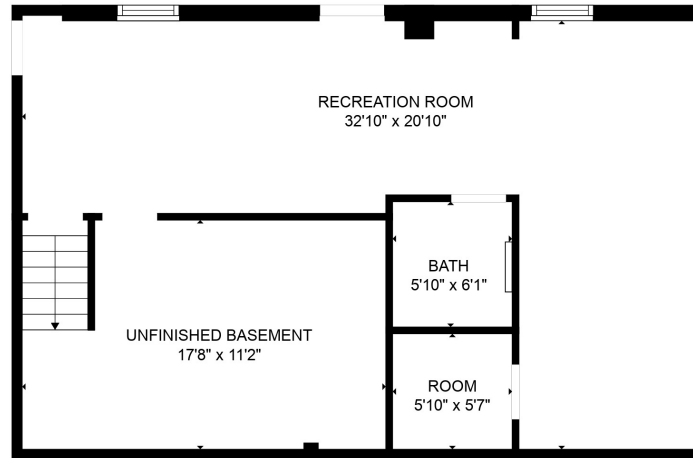

FLOOR 2

FLOOR 1

Total scanned area: 1878 sq. ft

Total scanned area: 1878 sq. ft

MEASUREMENTS ARE CALCULATED BY CUBICASA TECHNOLOGY. DEEMED HIGHLY RELIABLE BUT NOT GUARANTEED.

RECREATION ROOM
32'10" x 20'10"

UNFINISHED BASEMENT
17'8" x 11'2"

BATH
5'10" x 6'1"

ROOM
5'10" x 5'7"

Total scanned area: 1878 sq. ft

MEASUREMENTS ARE CALCULATED BY CUBICASA TECHNOLOGY. DEEMED HIGHLY RELIABLE BUT NOT GUARANTEED.