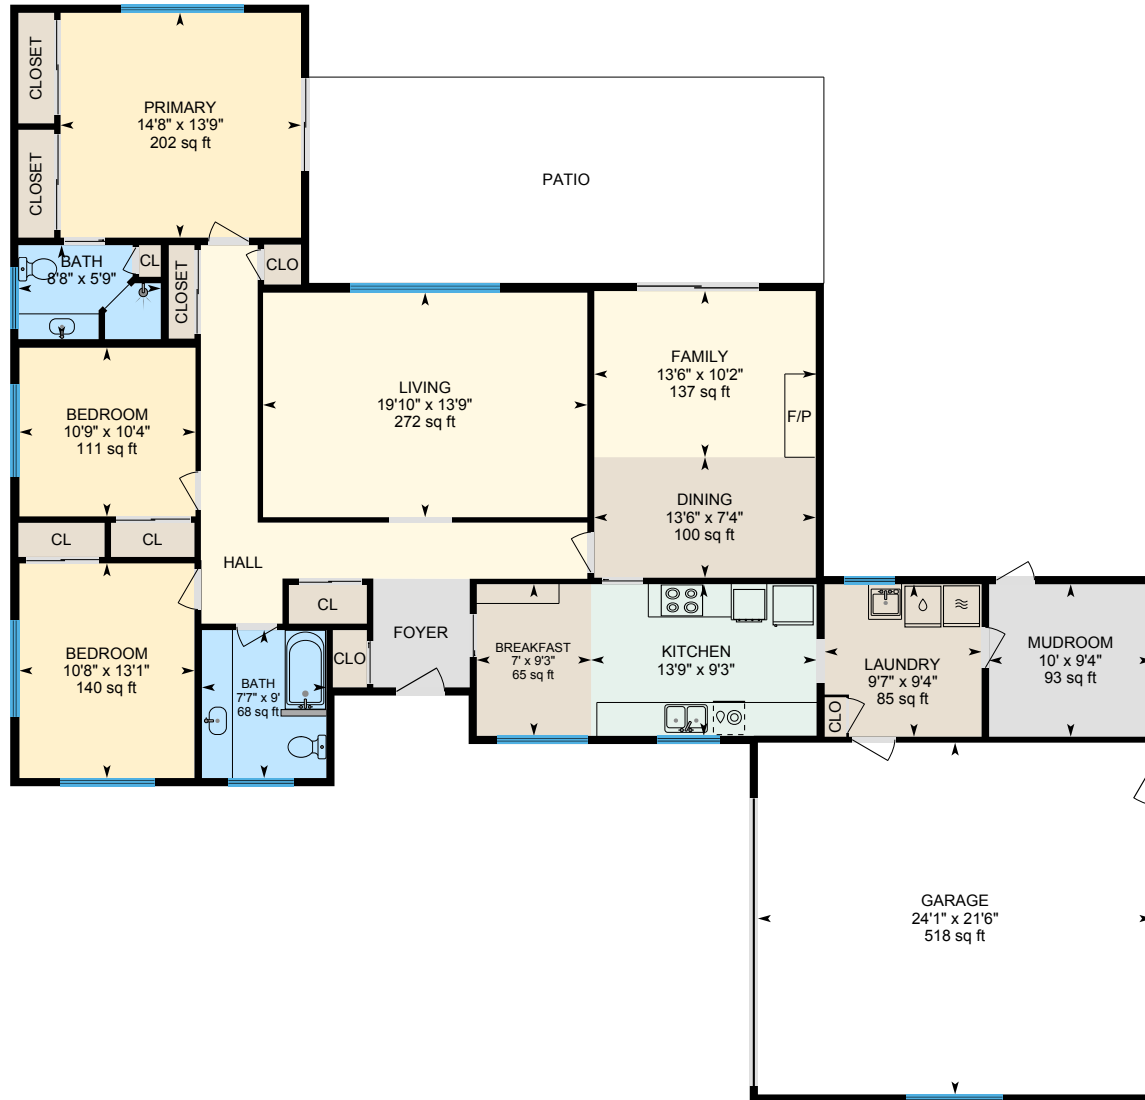

915 Mt Vernon Dr, Modesto, CA

Main Floor Finished Area 1942.68 sq ft
Unfinished Area 551.86 sq ft

PREPARED: 2023/09/02