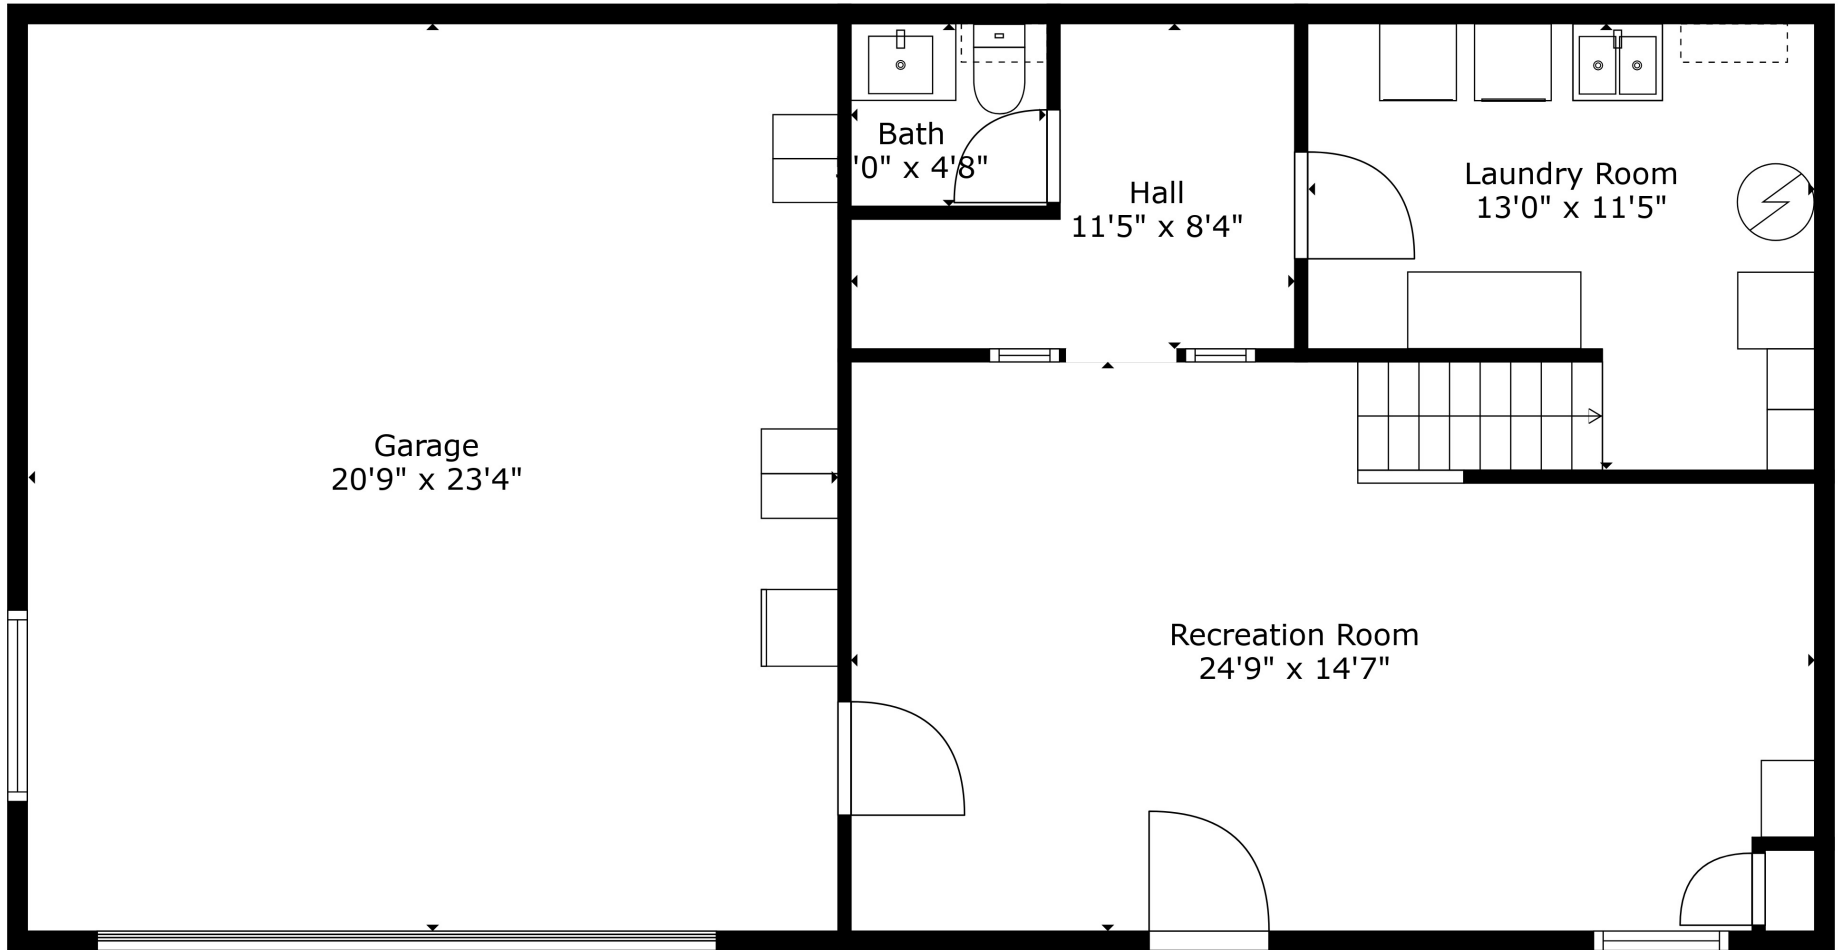

Floor 2

Floor 1

GROSS INTERNAL AREA
 FLOOR 1: 576 sq. ft, FLOOR 2: 858 sq. ft
 EXCLUDED AREAS: GARAGE: 485 sq. ft
 TOTAL: 1434 sq. ft

Measurements Are Calculated By Cubicasa Technology. Deemed Highly Reliable But Not Guaranteed.

GROSS INTERNAL AREA
FLOOR 1: 576 sq. ft, FLOOR 2: 858 sq. ft
EXCLUDED AREAS: GARAGE: 485 sq. ft
TOTAL: 1434 sq. ft

Measurements Are Calculated By Cubicasa Technology. Deemed Highly Reliable But Not Guaranteed.