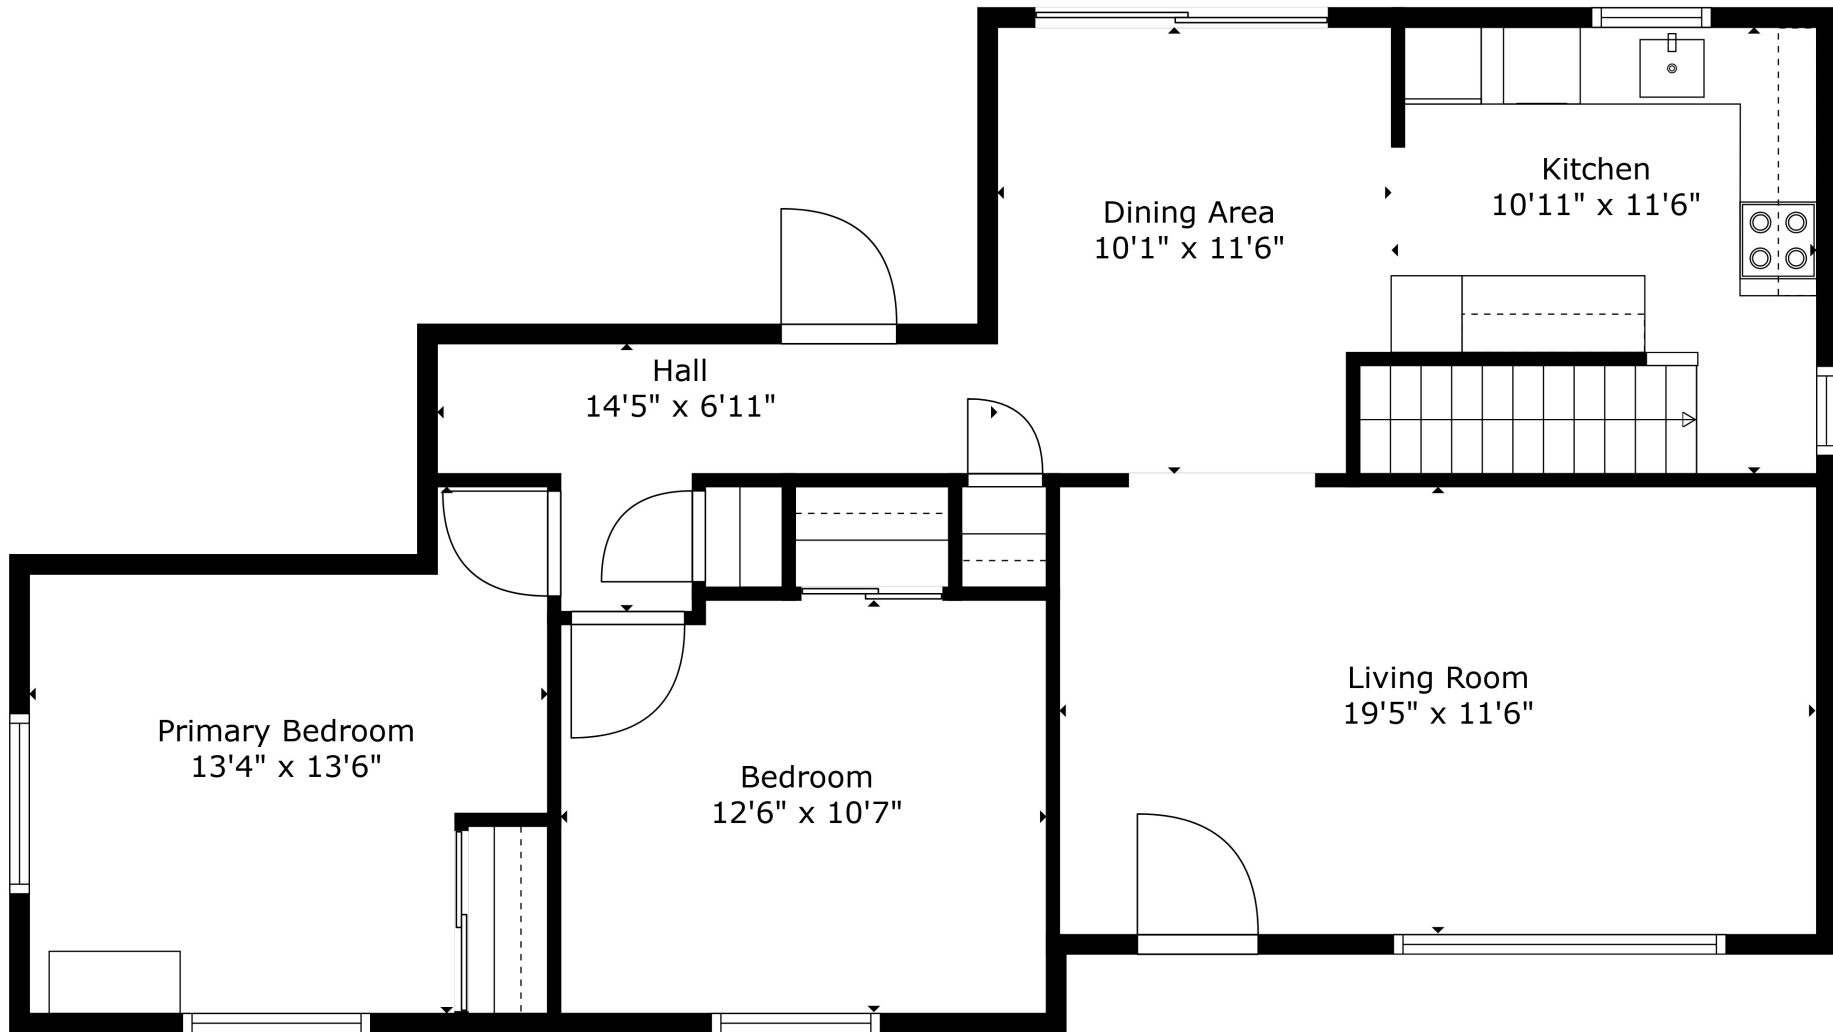

Floor 2

Floor 1

GROSS INTERNAL AREA
 FLOOR 1: 576 sq. ft, FLOOR 2: 858 sq. ft
 EXCLUDED AREAS: GARAGE: 485 sq. ft
 TOTAL: 1434 sq. ft

Measurements Are Calculated By Cubicasa Technology. Deemed Highly Reliable But Not Guaranteed.

GROSS INTERNAL AREA
FLOOR 1: 576 sq. ft, FLOOR 2: 858 sq. ft
EXCLUDED AREAS: GARAGE: 485 sq. ft
TOTAL: 1434 sq. ft

Measurements Are Calculated By Cubicasa Technology. Deemed Highly Reliable But Not Guaranteed.