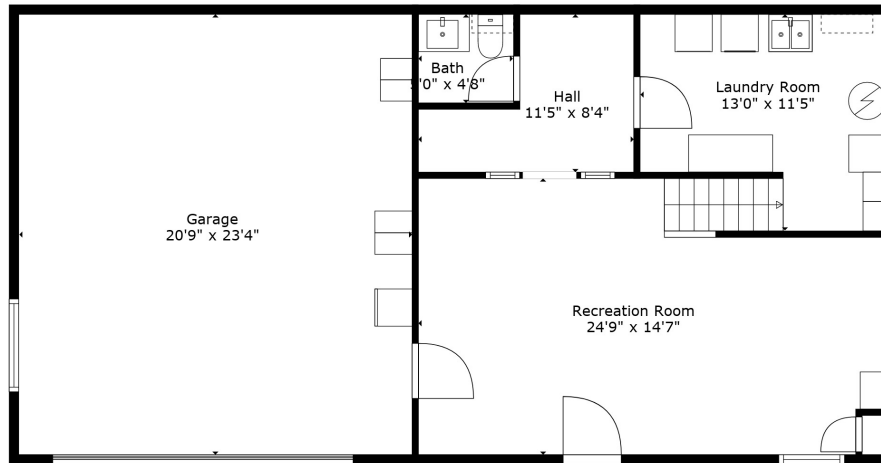

Floor 2

Floor 1

GROSS INTERNAL AREA
 FLOOR 1: 576 sq. ft, FLOOR 2: 858 sq. ft
 EXCLUDED AREAS: GARAGE: 485 sq. ft
 TOTAL: 1434 sq. ft

Measurements Are Calculated By Cubicasa Technology. Deemed Highly Reliable But Not Guaranteed.

GROSS INTERNAL AREA
FLOOR 1: 576 sq. ft, FLOOR 2: 858 sq. ft
EXCLUDED AREAS: GARAGE: 485 sq. ft
TOTAL: 1434 sq. ft

Measurements Are Calculated By Cubicasa Technology. Deemed Highly Reliable But Not Guaranteed.