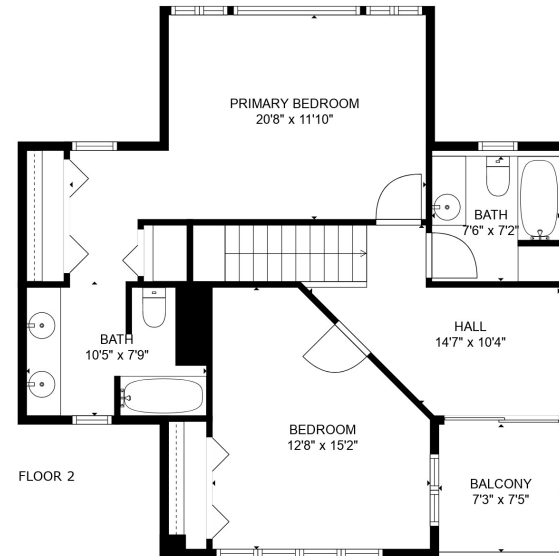

FLOOR 1

FLOOR 2

GROSS INTERNAL AREA
 FLOOR 1: 1369 sq. ft, FLOOR 2: 711 sq. ft
 EXCLUDED AREAS: PORCH: 56 sq. ft, PATIO: 307 sq. ft, BALCONY: 53 sq. ft
 TOTAL: 2080 sq. ft
 SIZES AND DIMENSIONS ARE APPROXIMATE, ACTUAL MAY VARY.

GROSS INTERNAL AREA
 FLOOR 1: 1369 sq. ft, FLOOR 2: 711 sq. ft
 EXCLUDED AREAS: PORCH: 56 sq. ft, PATIO: 307 sq. ft, BALCONY: 53 sq. ft
 TOTAL: 2080 sq. ft
 SIZES AND DIMENSIONS ARE APPROXIMATE, ACTUAL MAY VARY.