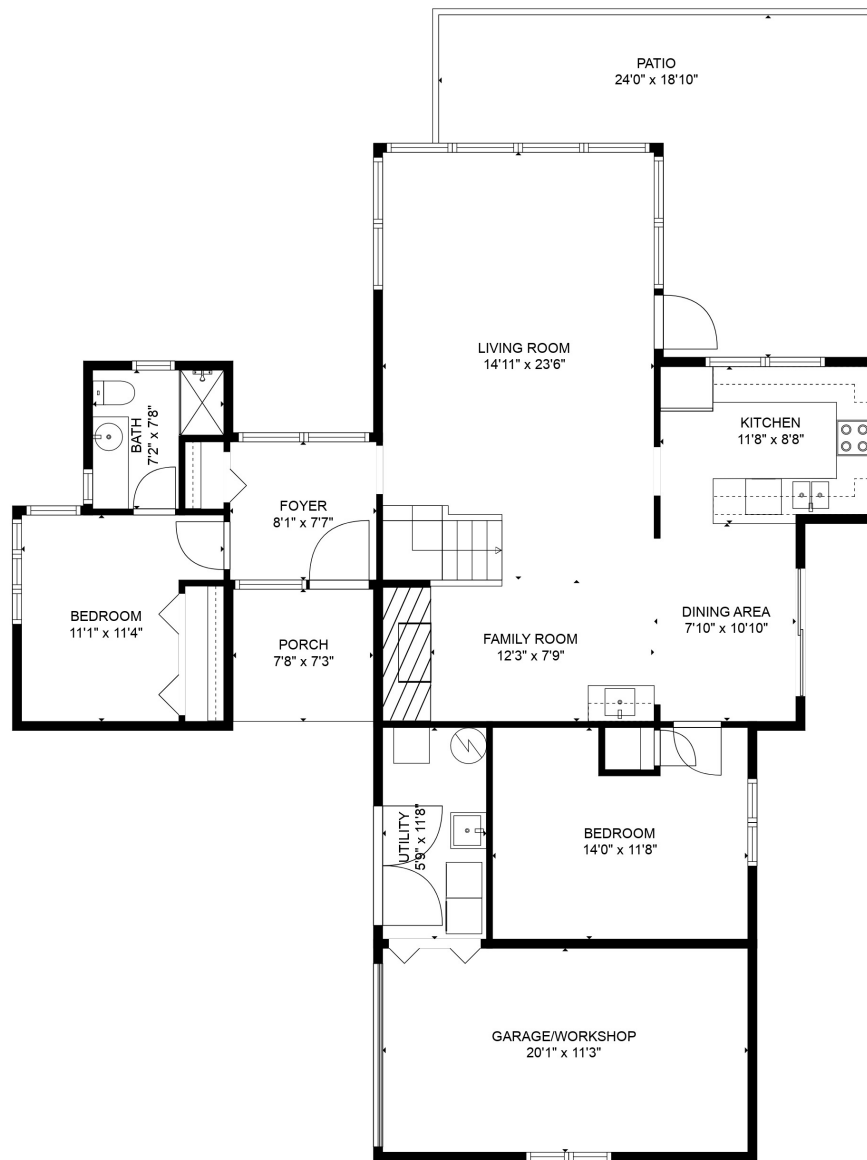

FLOOR 1

FLOOR 2

GROSS INTERNAL AREA
 FLOOR 1: 1369 sq. ft, FLOOR 2: 711 sq. ft
 EXCLUDED AREAS: PORCH: 56 sq. ft, PATIO: 307 sq. ft, BALCONY: 53 sq. ft
 TOTAL: 2080 sq. ft
 SIZES AND DIMENSIONS ARE APPROXIMATE, ACTUAL MAY VARY.

GROSS INTERNAL AREA
 FLOOR 1: 1369 sq. ft, FLOOR 2: 711 sq. ft
 EXCLUDED AREAS: PORCH: 56 sq. ft, PATIO: 307 sq. ft, BALCONY: 53 sq. ft
 TOTAL: 2080 sq. ft
 SIZES AND DIMENSIONS ARE APPROXIMATE, ACTUAL MAY VARY.