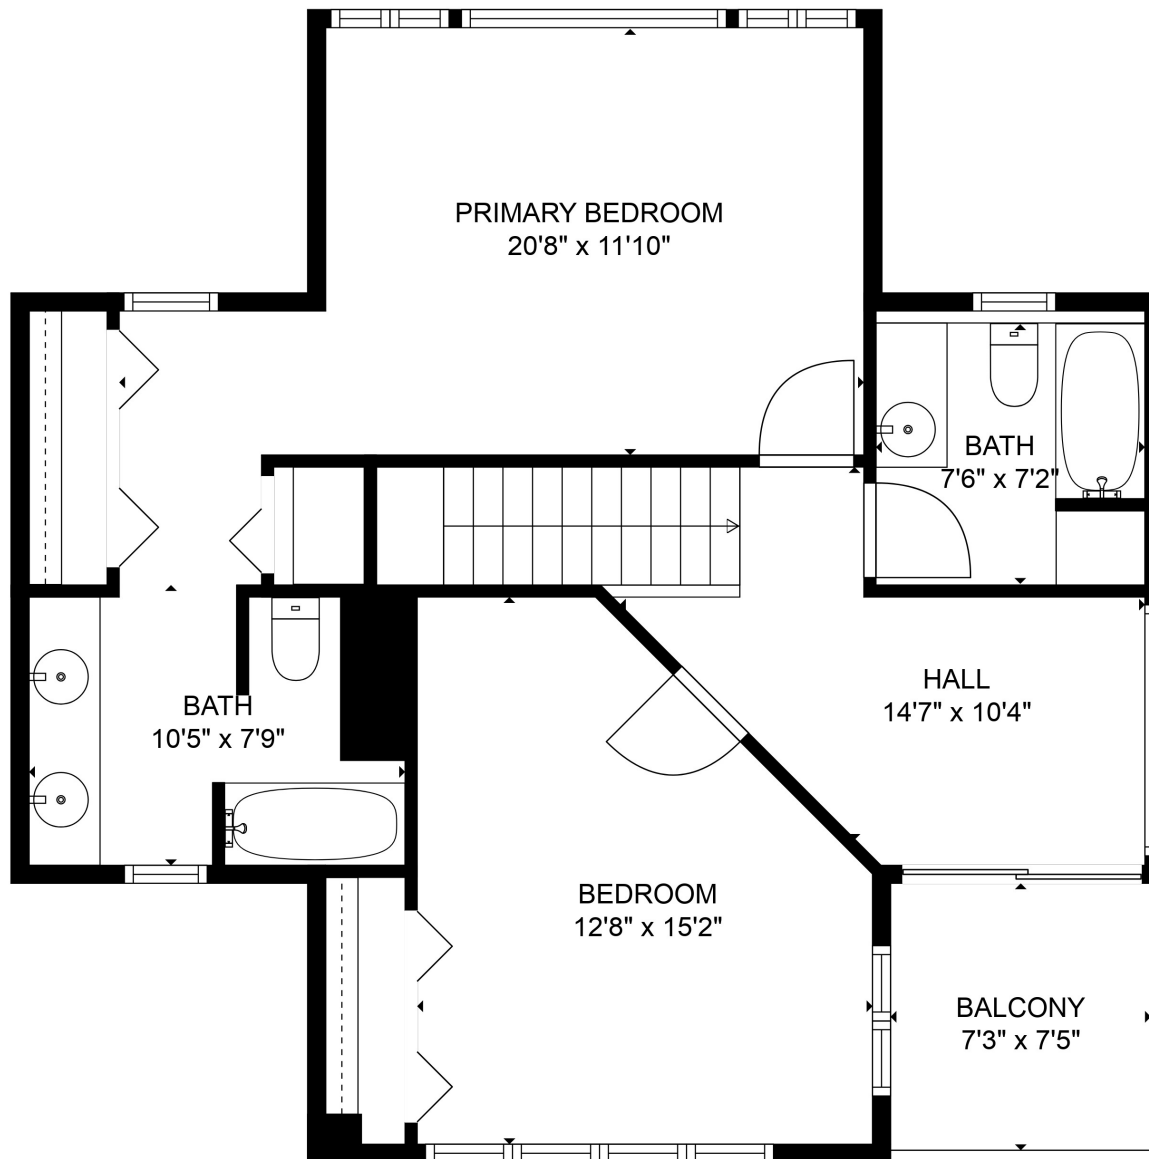

FLOOR 1

FLOOR 2

GROSS INTERNAL AREA
 FLOOR 1: 1369 sq. ft, FLOOR 2: 711 sq. ft
 EXCLUDED AREAS: PORCH: 56 sq. ft, PATIO: 307 sq. ft, BALCONY: 53 sq. ft
 TOTAL: 2080 sq. ft
 SIZES AND DIMENSIONS ARE APPROXIMATE, ACTUAL MAY VARY.

GROSS INTERNAL AREA
 FLOOR 1: 1369 sq. ft, FLOOR 2: 711 sq. ft
 EXCLUDED AREAS: PORCH: 56 sq. ft, PATIO: 307 sq. ft, BALCONY: 53 sq. ft
 TOTAL: 2080 sq. ft
 SIZES AND DIMENSIONS ARE APPROXIMATE, ACTUAL MAY VARY.