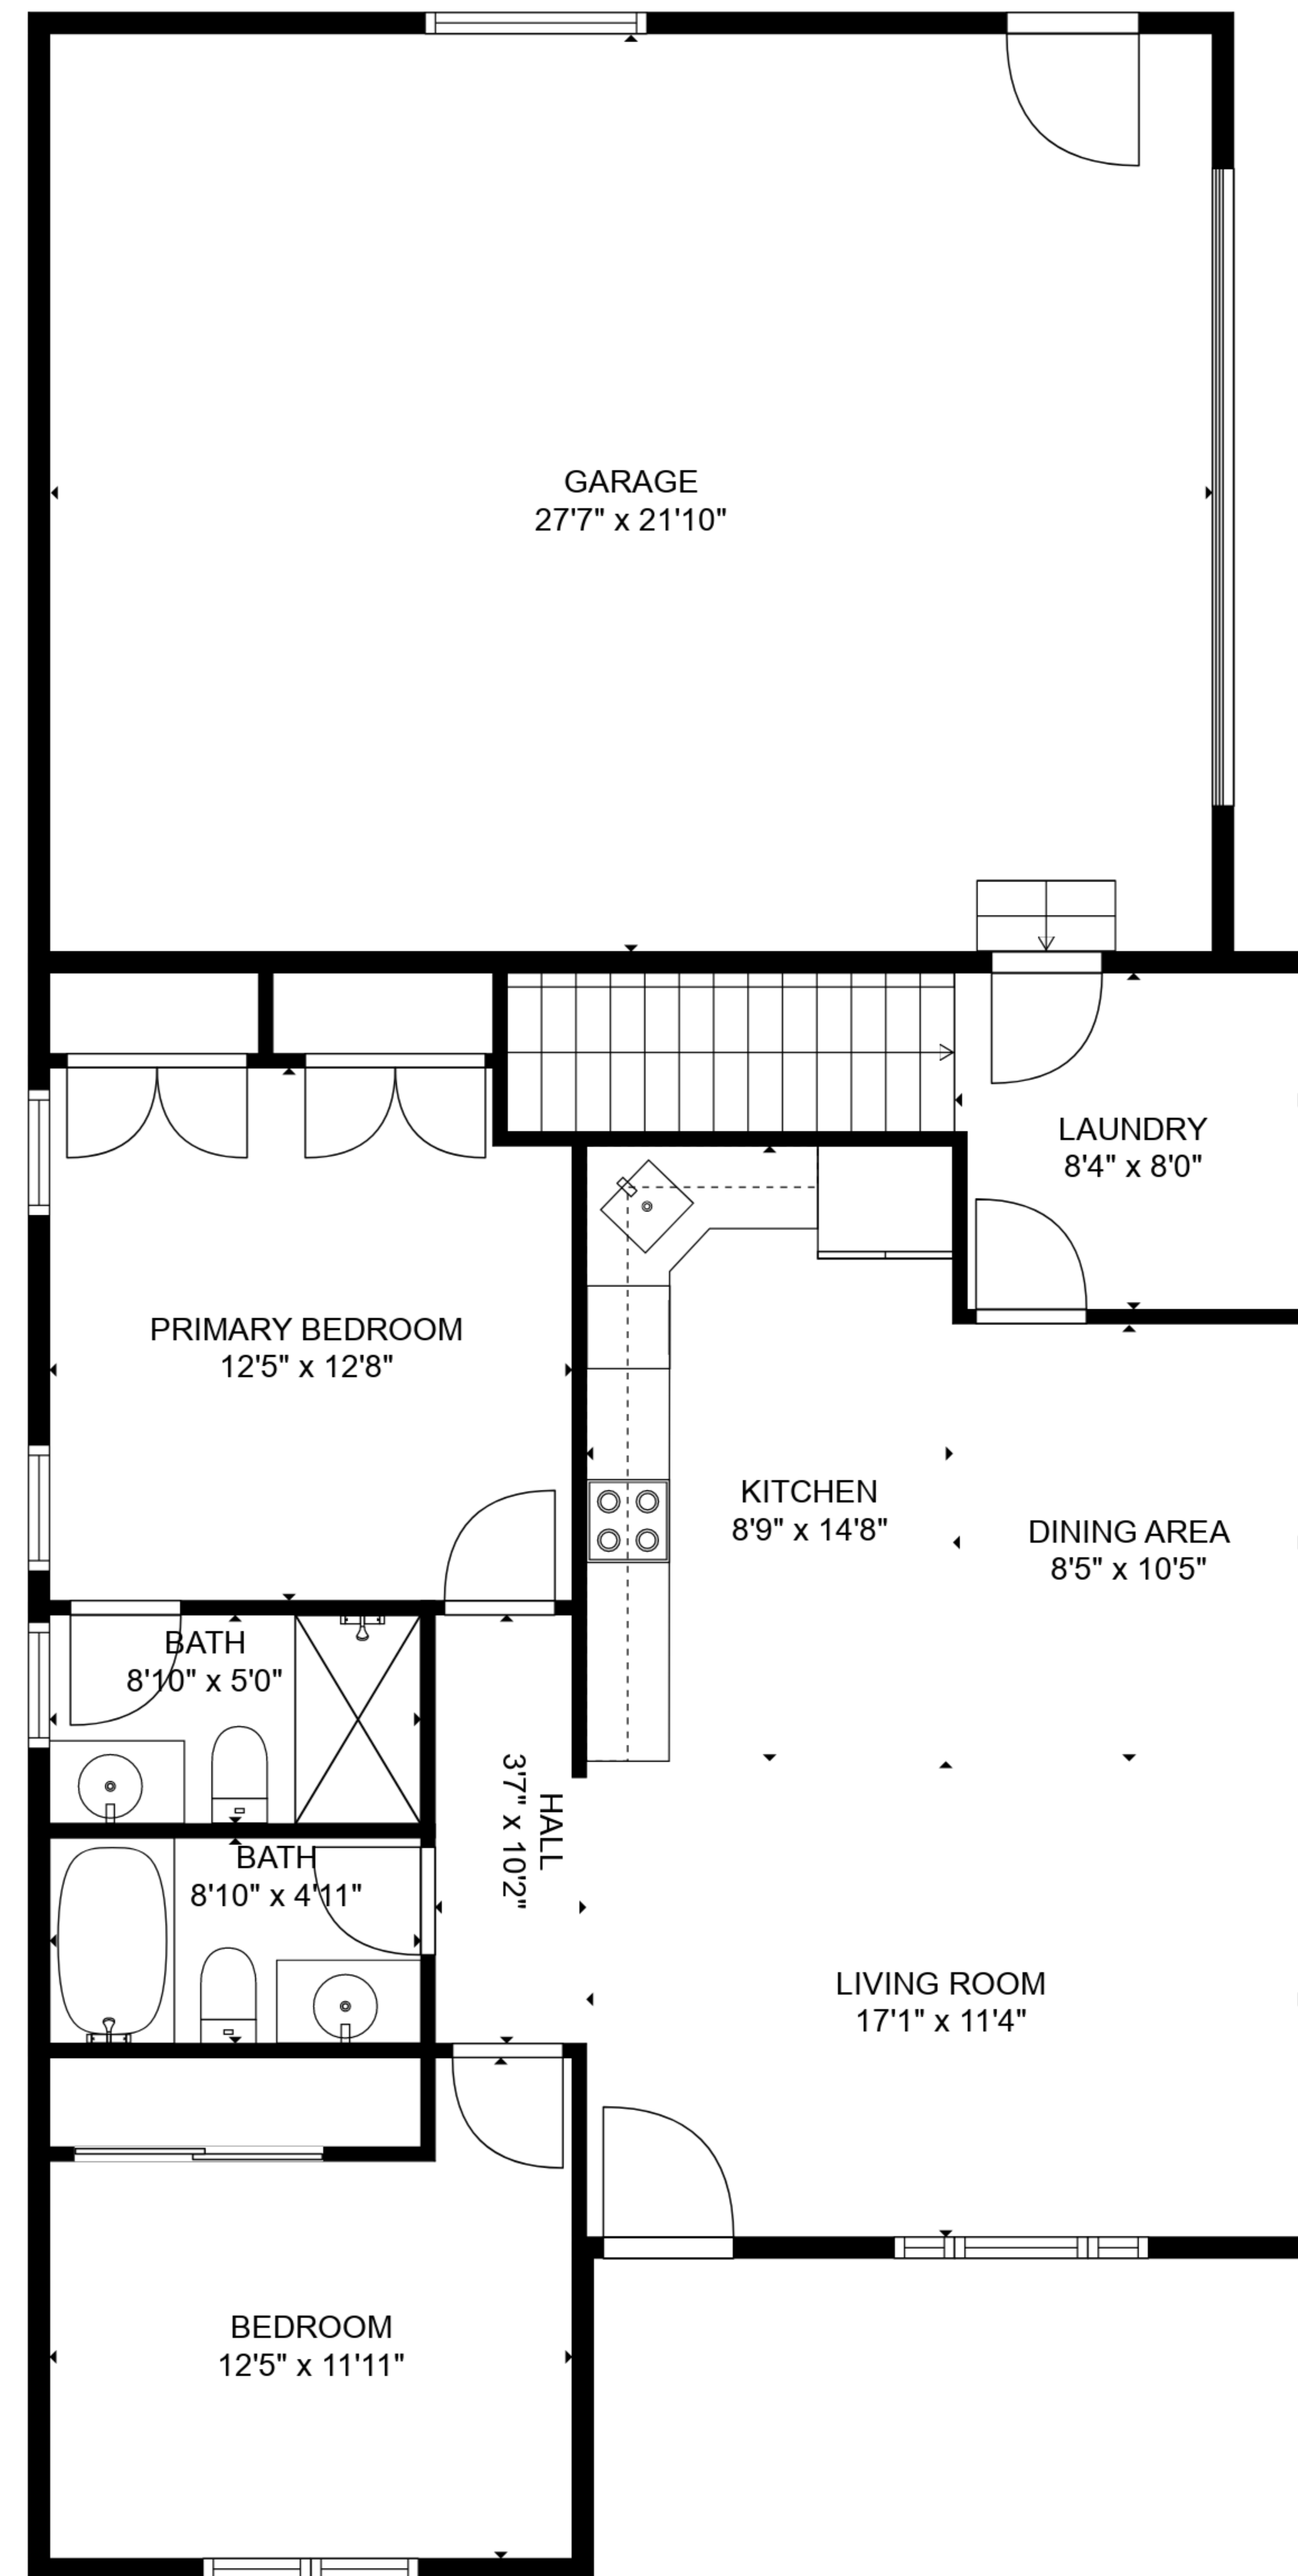

TOTAL: 1907 sq. ft
BELOW GROUND: 913 sq. ft, FLOOR 2: 994 sq. ft
EXCLUDED AREAS: GARAGE: 604 sq. ft

TOTAL: 1907 sq. ft

BELOW GROUND: 913 sq. ft, FLOOR 2: 994 sq. ft

EXCLUDED AREAS: GARAGE: 604 sq. ft

FLOOR 1

FLOOR 2

TOTAL: 1907 sq. ft
 BELOW GROUND: 913 sq. ft, FLOOR 2: 994 sq. ft
 EXCLUDED AREAS: GARAGE: 604 sq. ft