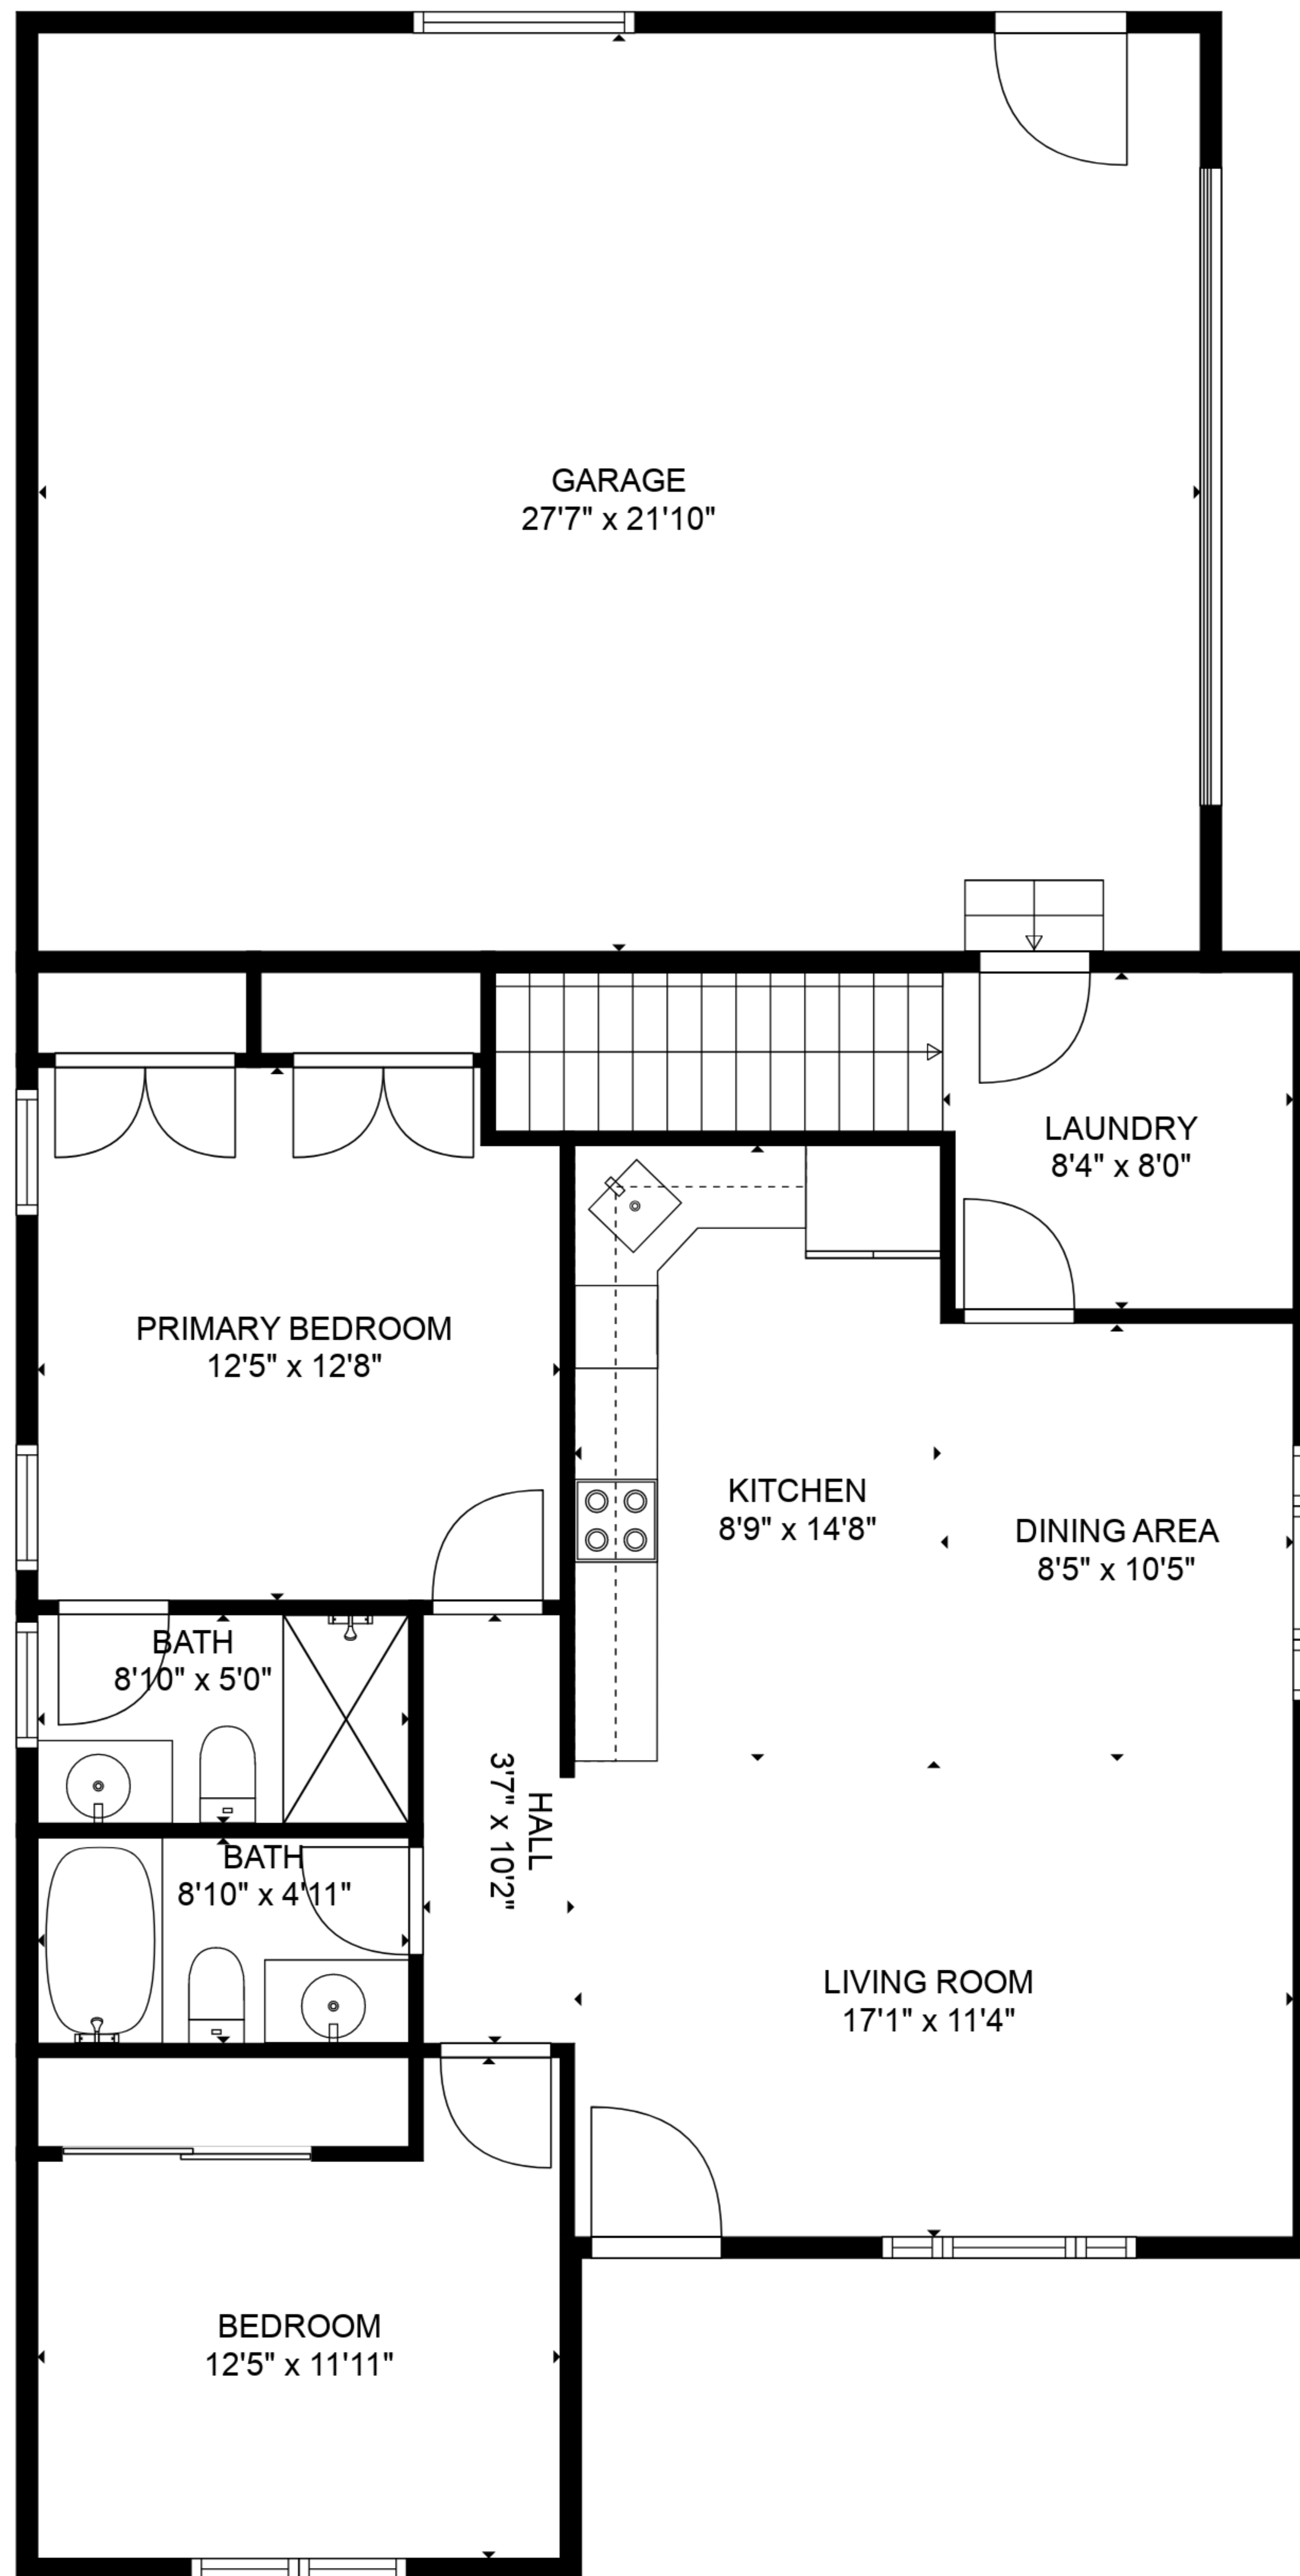

TOTAL: 1907 sq. ft
BELOW GROUND: 913 sq. ft, FLOOR 2: 994 sq. ft
EXCLUDED AREAS: GARAGE: 604 sq. ft

TOTAL: 1907 sq. ft

BELOW GROUND: 913 sq. ft, FLOOR 2: 994 sq. ft

EXCLUDED AREAS: GARAGE: 604 sq. ft

FLOOR 1

FLOOR 2

TOTAL: 1907 sq. ft
 BELOW GROUND: 913 sq. ft, FLOOR 2: 994 sq. ft
 EXCLUDED AREAS: GARAGE: 604 sq. ft