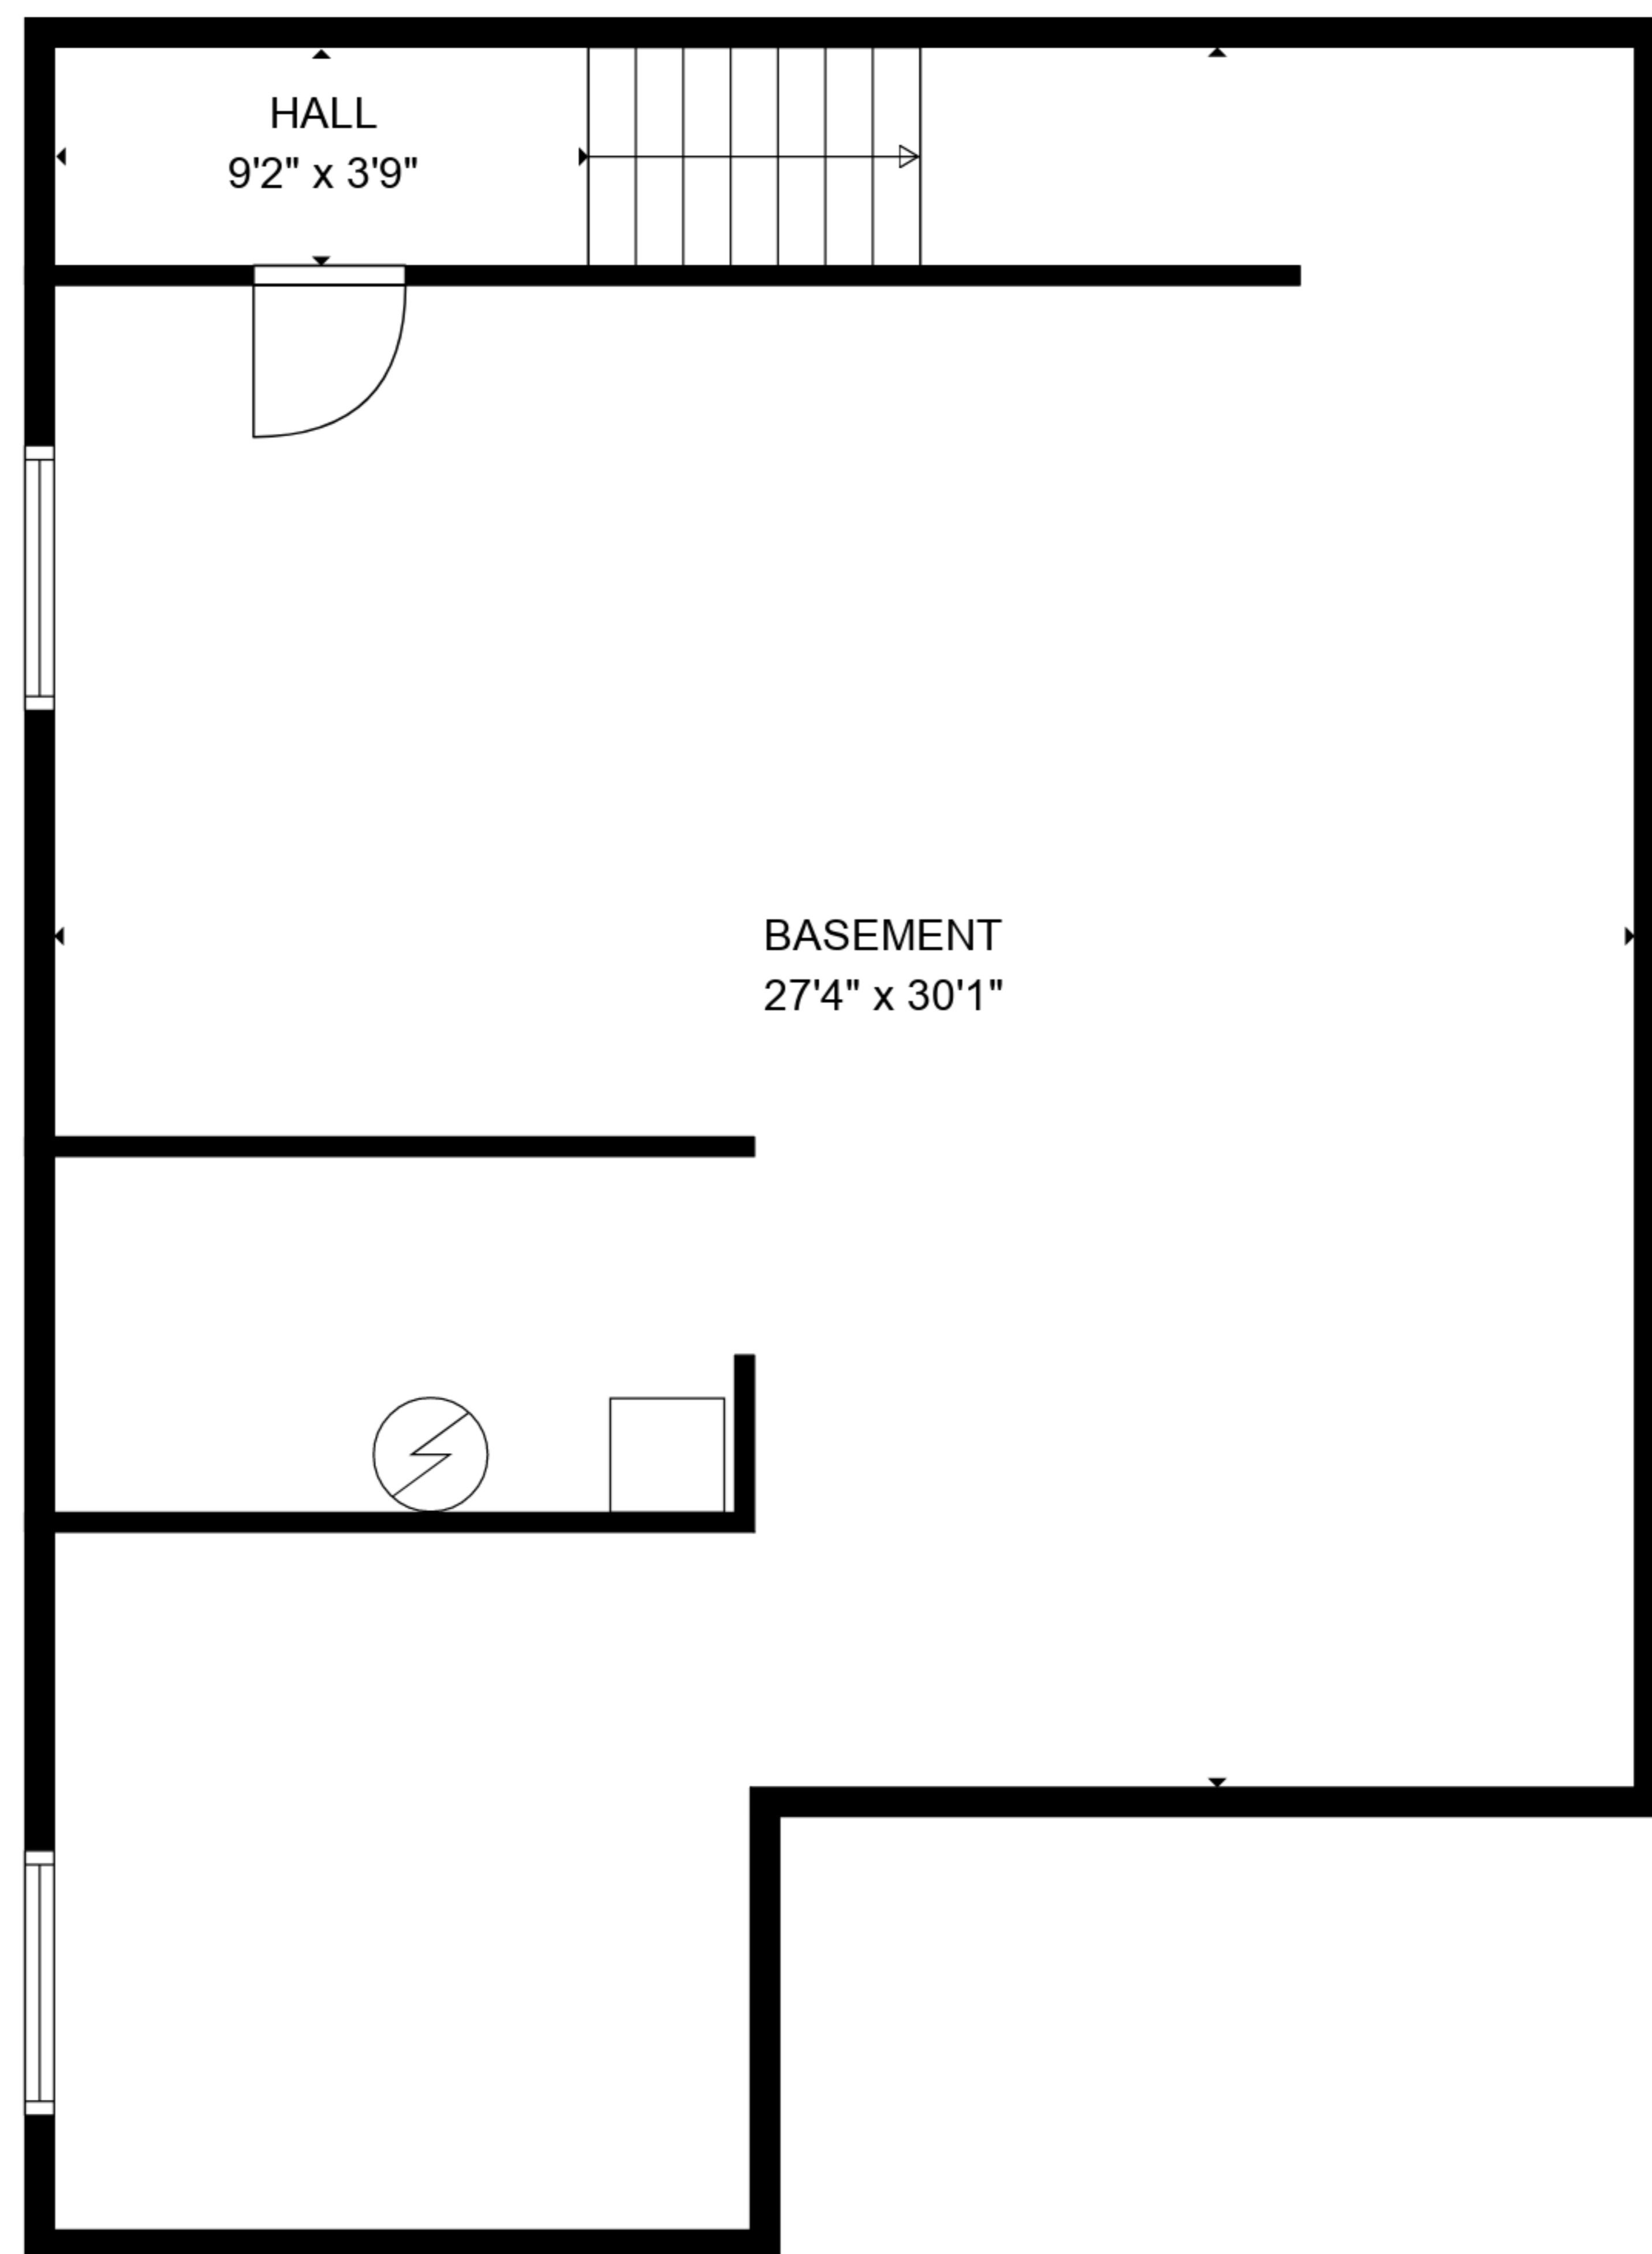

TOTAL: 1907 sq. ft
BELOW GROUND: 913 sq. ft, FLOOR 2: 994 sq. ft
EXCLUDED AREAS: GARAGE: 604 sq. ft

TOTAL: 1907 sq. ft

BELOW GROUND: 913 sq. ft, FLOOR 2: 994 sq. ft

EXCLUDED AREAS: GARAGE: 604 sq. ft

FLOOR 1

FLOOR 2

TOTAL: 1907 sq. ft
 BELOW GROUND: 913 sq. ft, FLOOR 2: 994 sq. ft
 EXCLUDED AREAS: GARAGE: 604 sq. ft