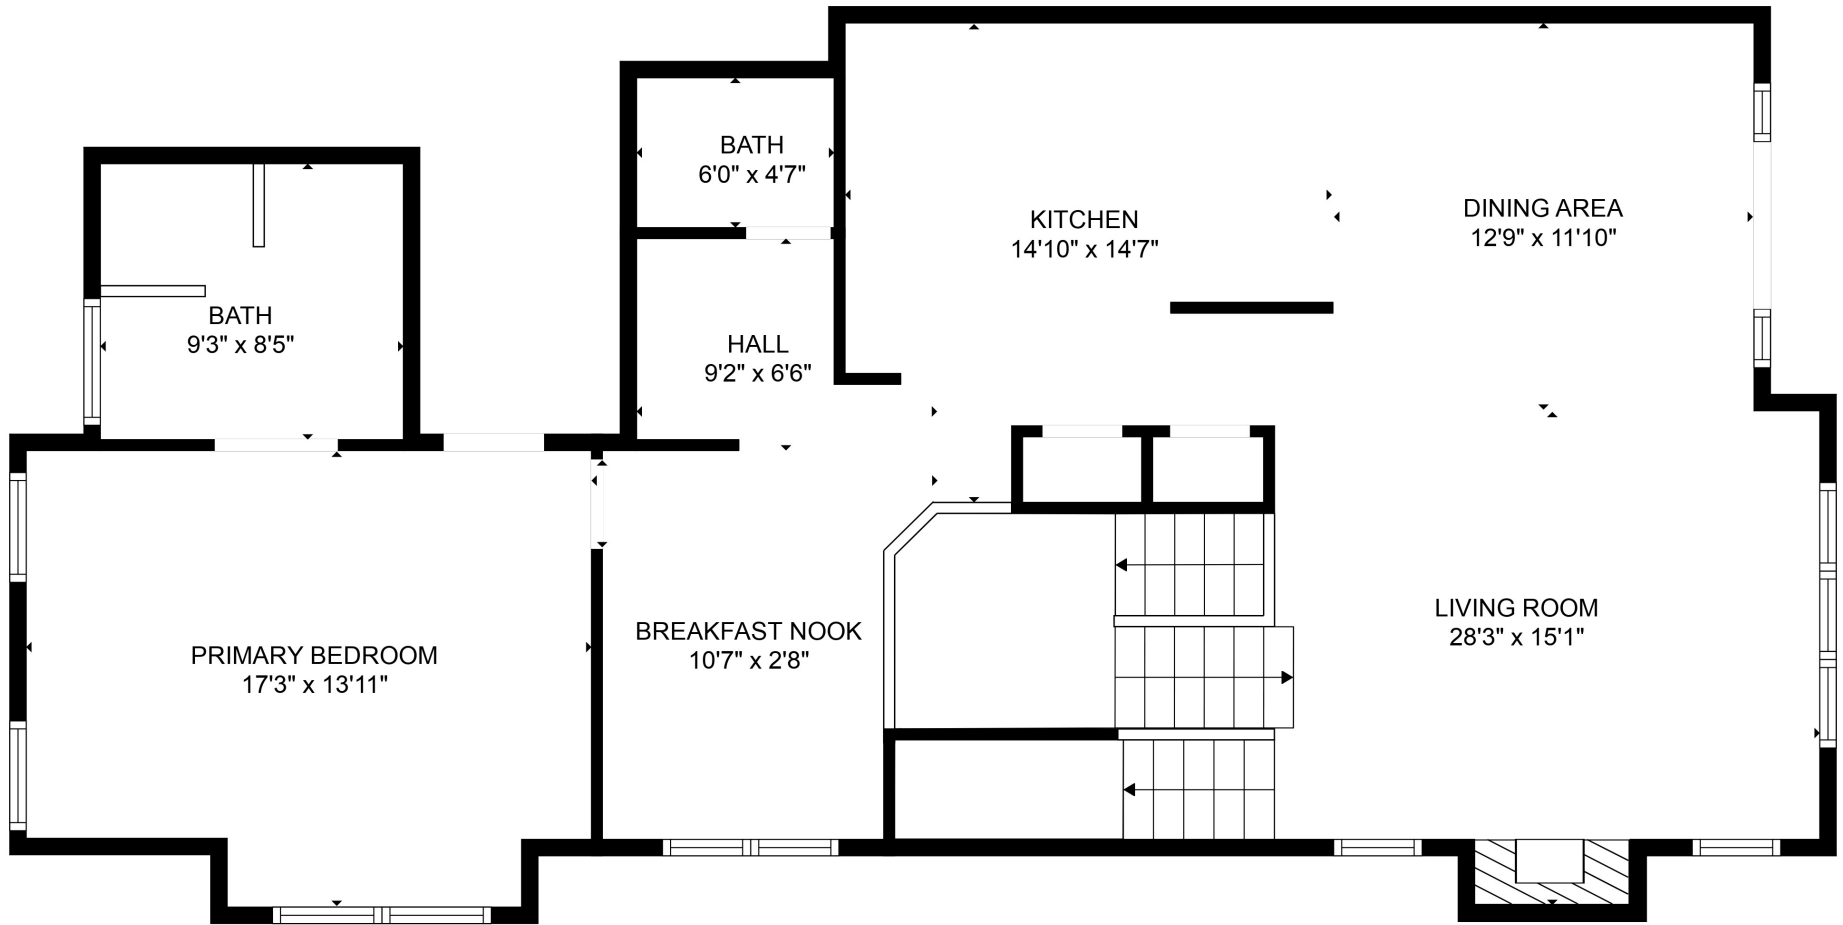

FLOOR 2

FLOOR 3

FLOOR 1

Total scanned area: 2546 sq. ft

SIZES AND DIMENSIONS ARE APPROXIMATE. ACTUAL MAY VARY.

Total scanned area: 2546 sq. ft

SIZES AND DIMENSIONS ARE APPROXIMATE. ACTUAL MAY VARY.

Total scanned area: 2546 sq. ft

SIZES AND DIMENSIONS ARE APPROXIMATE. ACTUAL MAY VARY.

Total scanned area: 2546 sq. ft

SIZES AND DIMENSIONS ARE APPROXIMATE. ACTUAL MAY VARY.