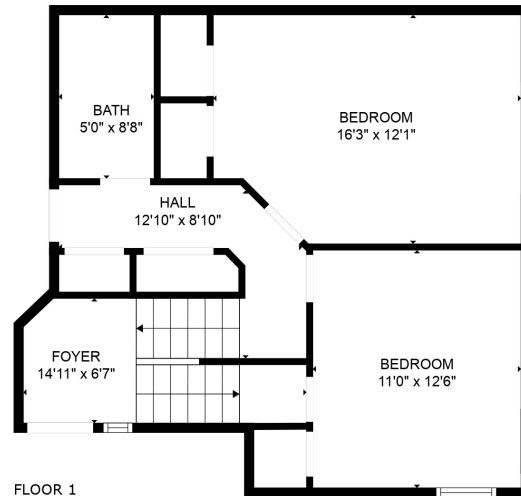

FLOOR 2

FLOOR 3

FLOOR 1

Total scanned area: 2546 sq. ft

SIZES AND DIMENSIONS ARE APPROXIMATE. ACTUAL MAY VARY.

Total scanned area: 2546 sq. ft

SIZES AND DIMENSIONS ARE APPROXIMATE. ACTUAL MAY VARY.

Total scanned area: 2546 sq. ft

SIZES AND DIMENSIONS ARE APPROXIMATE. ACTUAL MAY VARY.

Total scanned area: 2546 sq. ft

SIZES AND DIMENSIONS ARE APPROXIMATE. ACTUAL MAY VARY.