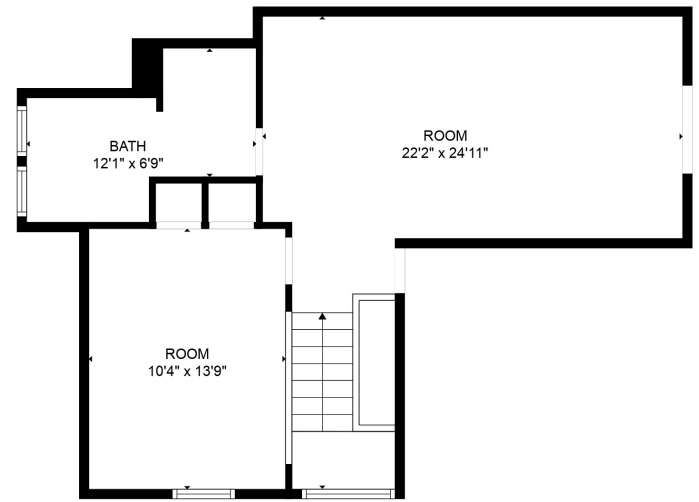

FLOOR 2

FLOOR 3

FLOOR 1

Total scanned area: 2546 sq. ft

SIZES AND DIMENSIONS ARE APPROXIMATE. ACTUAL MAY VARY.

Total scanned area: 2546 sq. ft

SIZES AND DIMENSIONS ARE APPROXIMATE. ACTUAL MAY VARY.

Total scanned area: 2546 sq. ft

SIZES AND DIMENSIONS ARE APPROXIMATE. ACTUAL MAY VARY.

Total scanned area: 2546 sq. ft

SIZES AND DIMENSIONS ARE APPROXIMATE. ACTUAL MAY VARY.