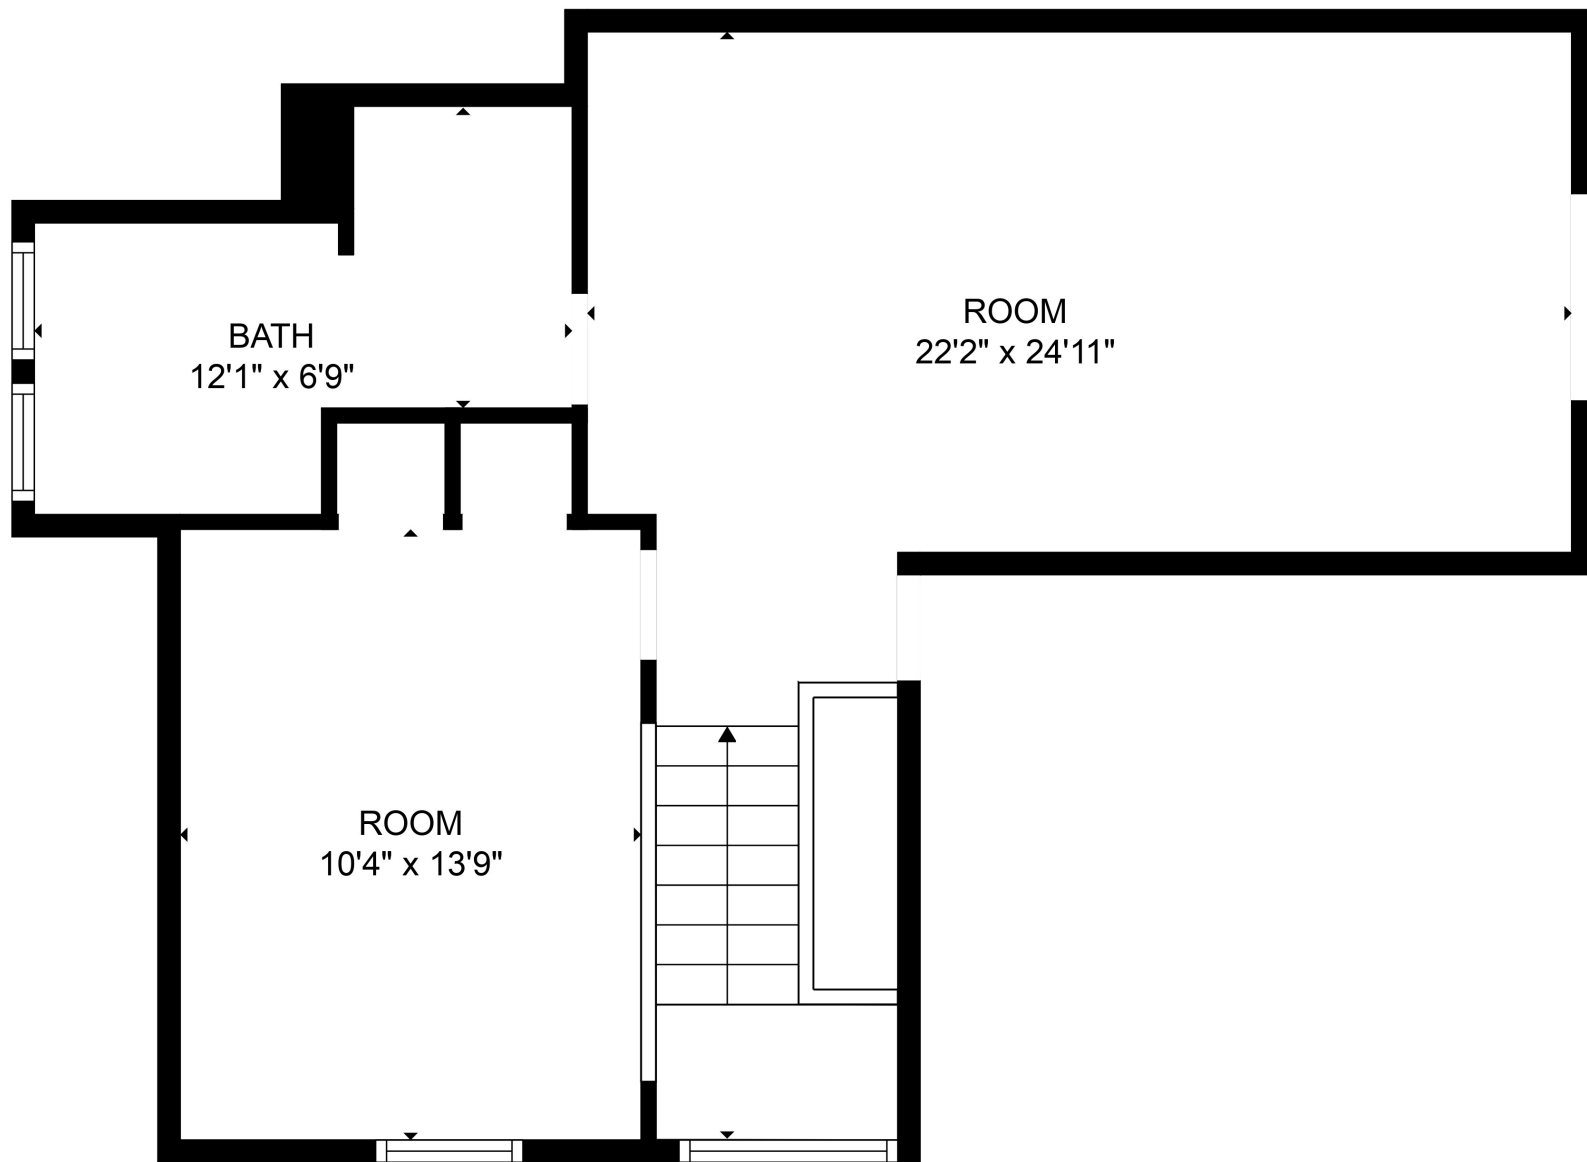

FLOOR 2

FLOOR 3

FLOOR 1

Total scanned area: 2546 sq. ft

SIZES AND DIMENSIONS ARE APPROXIMATE. ACTUAL MAY VARY.

Total scanned area: 2546 sq. ft

SIZES AND DIMENSIONS ARE APPROXIMATE. ACTUAL MAY VARY.

Total scanned area: 2546 sq. ft

SIZES AND DIMENSIONS ARE APPROXIMATE. ACTUAL MAY VARY.

Total scanned area: 2546 sq. ft

SIZES AND DIMENSIONS ARE APPROXIMATE. ACTUAL MAY VARY.