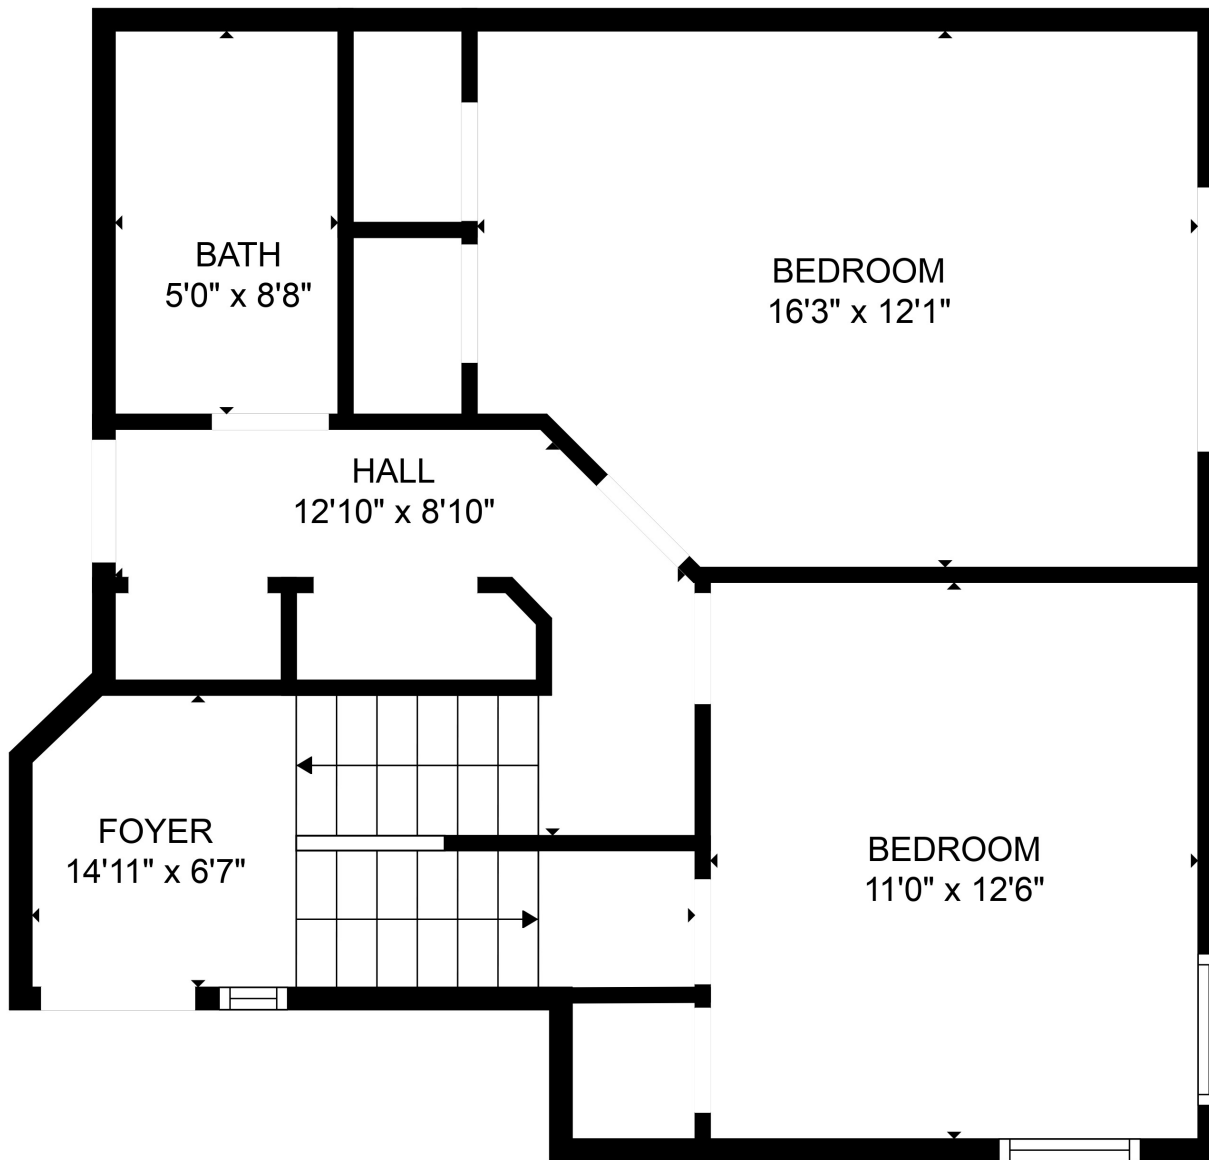

FLOOR 2

FLOOR 3

FLOOR 1

Total scanned area: 2546 sq. ft

SIZES AND DIMENSIONS ARE APPROXIMATE. ACTUAL MAY VARY.

Total scanned area: 2546 sq. ft

SIZES AND DIMENSIONS ARE APPROXIMATE. ACTUAL MAY VARY.

Total scanned area: 2546 sq. ft

SIZES AND DIMENSIONS ARE APPROXIMATE. ACTUAL MAY VARY.

Total scanned area: 2546 sq. ft

SIZES AND DIMENSIONS ARE APPROXIMATE. ACTUAL MAY VARY.