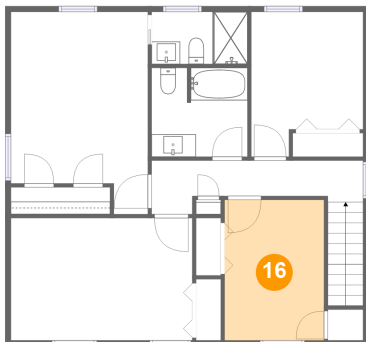

15 Floor 3 - Hall

Dimensions: 18'9" x 4'9"
Area: 95 sq. ft
Counted as living area: Yes

Heated: Yes
Finished: Yes
Enclosed: Yes
Contiguous: Yes
Permitted: Yes
Wet space: No
Addition: No
Conversion: No

16 Floor 3 - Bedroom