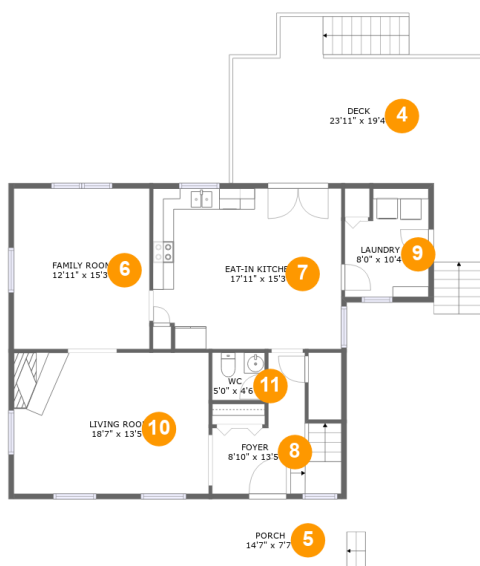

2,988 Total sqft

E48A999F-0C0B-434E-9893-420D456A1321 1825
Countrytown Road Powhatan 23139 Virginia United

Room dimensions

Floor 1

Total sqft: 510 Living area: 0

#		Dimensions	sqft	Counted as living area
1	Porch	4'7" x 24'1"	111 sq. ft	No
2	Room	15'7" x 14'0"	218 sq. ft	No
3	Storage	15'7" x 8'9"	136 sq. ft	No

E48A999F-0C0B-434E-9893-420D456A1321 1825

Countrytown Road Powhatan 23139 Virginia United

Room dimensions

Floor 2

Total sqft: 1510 Living area: 1062

#		Dimensions	sqft	Counted as living area
4	Deck	23'11" x 19'4"	337 sq. ft	No
5	Porch	14'7" x 7'7"	111 sq. ft	No
6	Family Room	12'11" x 15'3"	197 sq. ft	Yes
7	Eat-in Kitchen	17'11" x 15'3"	269 sq. ft	Yes
8	Foyer	8'10" x 13'5"	104 sq. ft	Yes
9	Laundry	8'0" x 10'4"	74 sq. ft	Yes
10	Living Room	18'7" x 13'5"	250 sq. ft	Yes
11	WC	5'0" x 4'6"	23 sq. ft	Yes