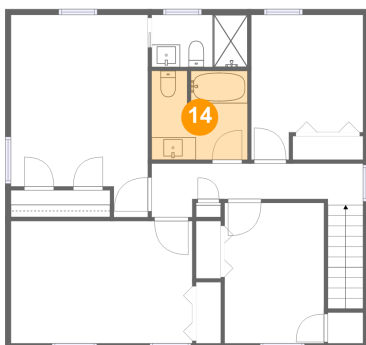

14 Floor 3 - Bath

Dimensions: 8'6" x 7'10"
Area: 66 sq. ft
Counted as living area: Yes

Heated: Yes
Finished: Yes
Enclosed: Yes
Contiguous: Yes
Permitted: Yes
Wet space: Yes
Addition: No
Conversion: No