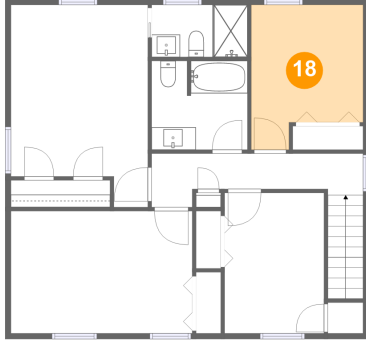

E48A999F-0C0B-434E-9893-420D456A1321 1825
Countrytown Road Powhatan 23139 Virginia United

18 Floor 3 - Bedroom

Dimensions: 9'11" x 12'10"
Area: 111 sq. ft
Counted as living area: Yes

Heated: Yes
Finished: Yes
Enclosed: Yes
Contiguous: Yes
Permitted: Yes
Wet space: No
Addition: No
Conversion: No