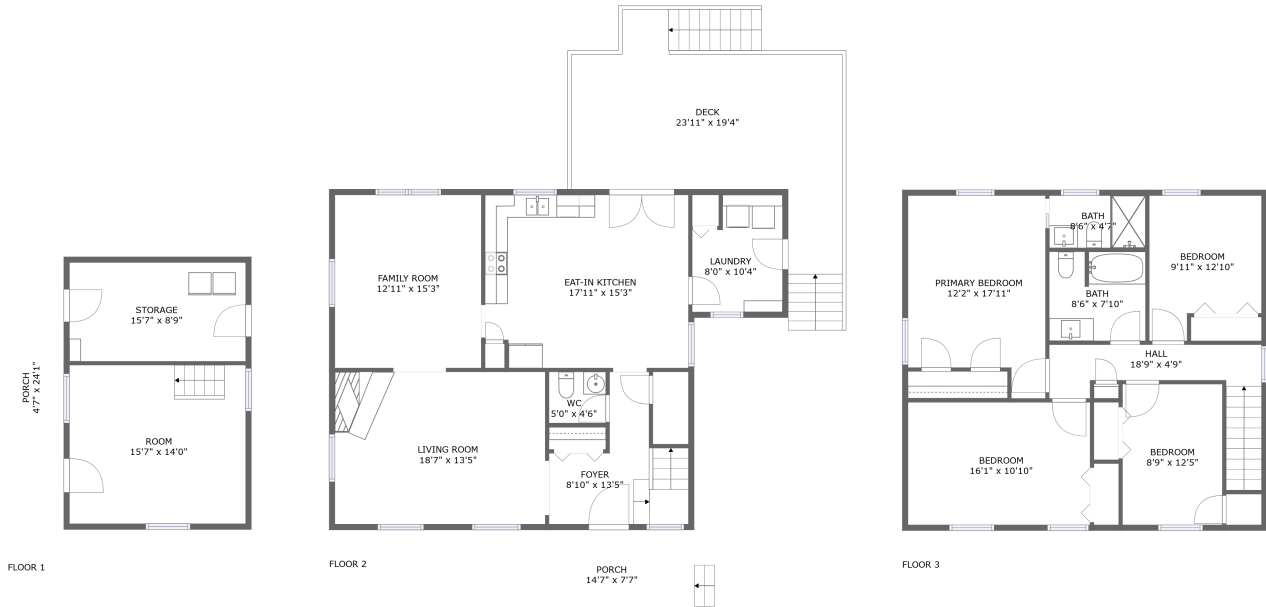

E48A999F-0C0B-434E-9893-420D456A1321 1825
Countryside Road Powhatan 23139 Virginia United

Property summary

0 Garages

4 Bedrooms

2 Bathrooms

1 Half baths

3 Floors

2,030 Gross living area sqft

2,988 Total sqft