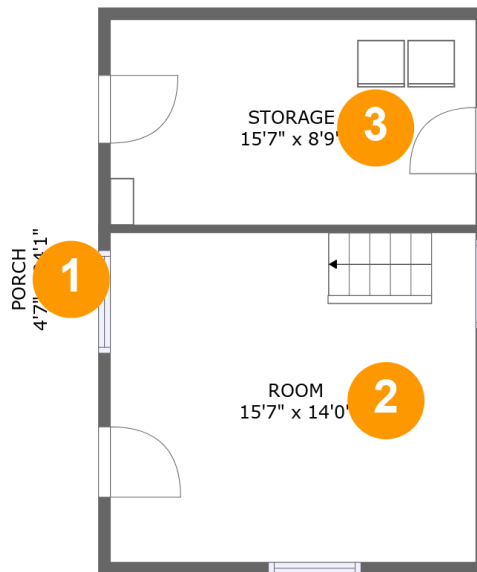

2,988 Total sqft

E48A999F-0C0B-434E-9893-420D456A1321 1825
Countrytown Road Powhatan 23139 Virginia United

Room dimensions

Floor 1

Total sqft: 510 Living area: 0

#		Dimensions	sqft	Counted as living area
1	Porch	4'7" x 24'1"	111 sq. ft	No
2	Room	15'7" x 14'0"	218 sq. ft	No
3	Storage	15'7" x 8'9"	136 sq. ft	No

E48A999F-0C0B-434E-9893-420D456A1321 1825

Countrytown Road Powhatan 23139 Virginia United

Room dimensions

Floor 2

Total sqft: 1510 Living area: 1062

#		Dimensions	sqft	Counted as living area
4	Deck	23'11" x 19'4"	337 sq. ft	No
5	Porch	14'7" x 7'7"	111 sq. ft	No
6	Family Room	12'11" x 15'3"	197 sq. ft	Yes
7	Eat-in Kitchen	17'11" x 15'3"	269 sq. ft	Yes
8	Foyer	8'10" x 13'5"	104 sq. ft	Yes
9	Laundry	8'0" x 10'4"	74 sq. ft	Yes
10	Living Room	18'7" x 13'5"	250 sq. ft	Yes
11	WC	5'0" x 4'6"	23 sq. ft	Yes

12 Floor 3 - Bedroom

Dimensions: 16'1" x 10'10"
Area: 174 sq. ft
Counted as living area: Yes

Heated: Yes
Finished: Yes
Enclosed: Yes
Contiguous: Yes
Permitted: Yes
Wet space: No
Addition: No
Conversion: No

18 Floor 3 - Bedroom

Dimensions: 9'11" x 12'10"
Area: 111 sq. ft
Counted as living area: Yes

Heated: Yes
Finished: Yes
Enclosed: Yes
Contiguous: Yes
Permitted: Yes
Wet space: No
Addition: No
Conversion: No