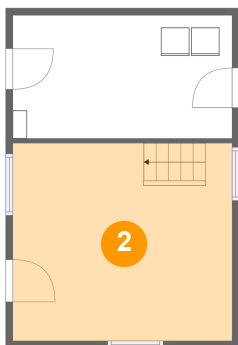

E48A999F-0C0B-434E-9893-420D456A1321 1825
Countrytown Road Powhatan 23139 Virginia United

1 Floor 1 - Porch

Dimensions: 4'7" x 24'1"
Area: 111 sq. ft
Counted as living area: No

Heated: No
Finished: Yes
Enclosed: No
Contiguous: Yes
Permitted: Yes
Wet space: No
Addition: No
Conversion: No

2 Floor 1 - Room

Dimensions: 15'7" x 14'0"
Area: 218 sq. ft
Counted as living area: No

Heated: Yes
Finished: Yes
Enclosed: Yes
Contiguous: No
Permitted: Yes
Wet space: No
Addition: No
Conversion: No

E48A999F-0C0B-434E-9893-420D456A1321 1825
Countrytown Road Powhatan 23139 Virginia United

3 Floor 1 - Storage

Dimensions: 15'7" x 8'9"
Area: 136 sq. ft
Counted as living area: No

Heated: No
Finished: No
Enclosed: No
Contiguous: Yes
Permitted: Yes
Wet space: No
Addition: No
Conversion: No

4 Floor 2 - Deck