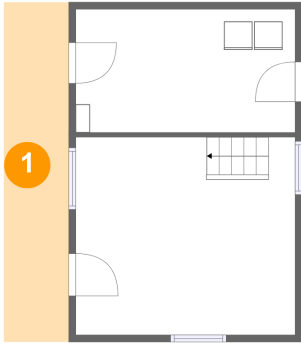

E48A999F-0C0B-434E-9893-420D456A1321 1825
Countrytown Road Powhatan 23139 Virginia United

1 Floor 1 - Porch

Dimensions: 4'7" x 24'1"
Area: 111 sq. ft
Counted as living area: No

Heated: No
Finished: Yes
Enclosed: No
Contiguous: Yes
Permitted: Yes
Wet space: No
Addition: No
Conversion: No