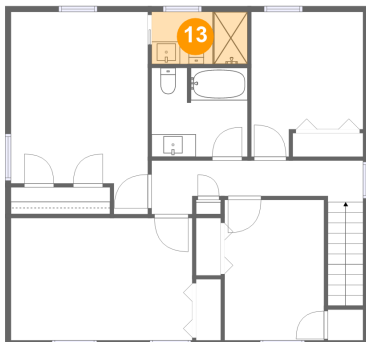

13 Floor 3 - Bath

Dimensions: 8'6" x 4'7"
Area: 39 sq. ft
Counted as living area: Yes

Heated: Yes
Finished: Yes
Enclosed: Yes
Contiguous: Yes
Permitted: Yes
Wet space: Yes
Addition: No
Conversion: No