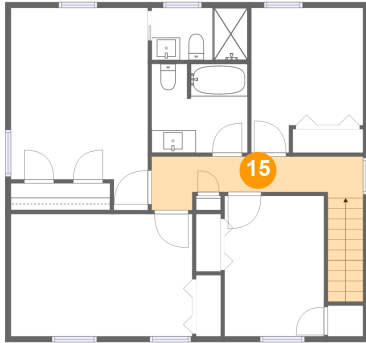

E48A999F-0C0B-434E-9893-420D456A1321 1825
Countrytown Road Powhatan 23139 Virginia United

15 Floor 3 - Hall

Dimensions: 18'9" x 4'9"
Area: 95 sq. ft
Counted as living area: Yes

Heated: Yes
Finished: Yes
Enclosed: Yes
Contiguous: Yes
Permitted: Yes
Wet space: No
Addition: No
Conversion: No