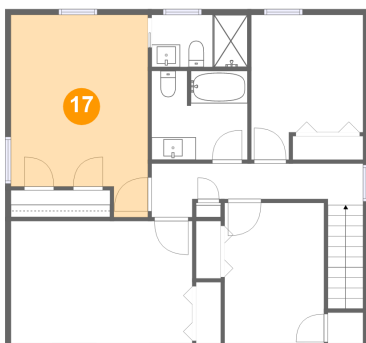

17 Floor 3 - Primary Bedroom

Dimensions: 12'2" x 17'11"
Area: 192 sq. ft
Counted as living area: Yes

Heated: Yes
Finished: Yes
Enclosed: Yes
Contiguous: Yes
Permitted: Yes
Wet space: No
Addition: No
Conversion: No