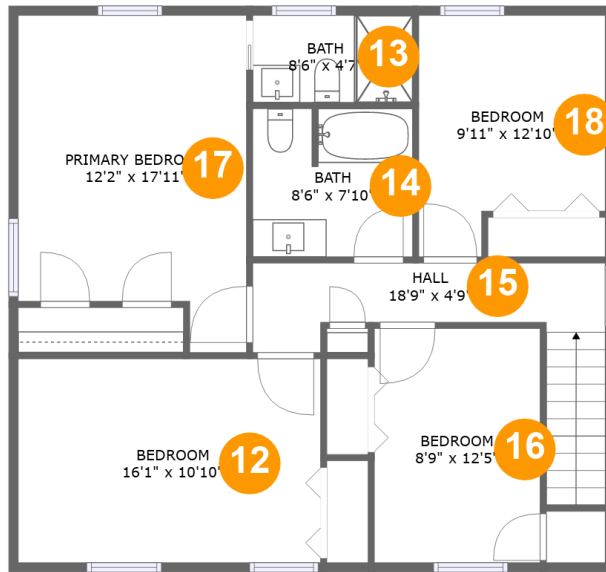

2,988 Total sqft

E48A999F-0C0B-434E-9893-420D456A1321 1825
Countrytown Road Powhatan 23139 Virginia United

Room dimensions

Floor 1

Total sqft: 510 Living area: 0

#		Dimensions	sqft	Counted as living area
1	Porch	4'7" x 24'1"	111 sq. ft	No
2	Room	15'7" x 14'0"	218 sq. ft	No
3	Storage	15'7" x 8'9"	136 sq. ft	No

E48A999F-0C0B-434E-9893-420D456A1321 1825

Countrytown Road Powhatan 23139 Virginia United

Room dimensions

Floor 2

Total sqft: 1510 Living area: 1062

#		Dimensions	sqft	Counted as living area
4	Deck	23'11" x 19'4"	337 sq. ft	No
5	Porch	14'7" x 7'7"	111 sq. ft	No
6	Family Room	12'11" x 15'3"	197 sq. ft	Yes
7	Eat-in Kitchen	17'11" x 15'3"	269 sq. ft	Yes
8	Foyer	8'10" x 13'5"	104 sq. ft	Yes
9	Laundry	8'0" x 10'4"	74 sq. ft	Yes
10	Living Room	18'7" x 13'5"	250 sq. ft	Yes
11	WC	5'0" x 4'6"	23 sq. ft	Yes

E48A999F-0C0B-434E-9893-420D456A1321 1825
Countrytown Road Powhatan 23139 Virginia United

Room dimensions

Floor 3

Total sqft: 968 Living area: 968

#		Dimensions	sqft	Counted as living area
12	Bedroom	16'1" x 10'10"	174 sq. ft	Yes
13	Bath	8'6" x 4'7"	39 sq. ft	Yes
14	Bath	8'6" x 7'10"	66 sq. ft	Yes
15	Hall	18'9" x 4'9"	95 sq. ft	Yes
16	Bedroom	8'9" x 12'5"	110 sq. ft	Yes
17	Primary Bedroom	12'2" x 17'11"	192 sq. ft	Yes
18	Bedroom	9'11" x 12'10"	111 sq. ft	Yes

18 Floor 3 - Bedroom

Dimensions: 9'11" x 12'10"
Area: 111 sq. ft
Counted as living area: Yes

Heated: Yes
Finished: Yes
Enclosed: Yes
Contiguous: Yes
Permitted: Yes
Wet space: No
Addition: No
Conversion: No