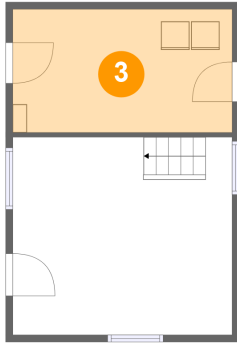

2 Floor 1 - Room

Dimensions: 15'7" x 14'0"
Area: 218 sq. ft
Counted as living area: No

Heated: Yes
Finished: Yes
Enclosed: Yes
Contiguous: No
Permitted: Yes
Wet space: No
Addition: No
Conversion: No

E48A999F-0C0B-434E-9893-420D456A1321 1825
Countrytown Road Powhatan 23139 Virginia United

3 Floor 1 - Storage

Dimensions: 15'7" x 8'9"
Area: 136 sq. ft
Counted as living area: No

Heated: No
Finished: No
Enclosed: No
Contiguous: Yes
Permitted: Yes
Wet space: No
Addition: No
Conversion: No

4 Floor 2 - Deck