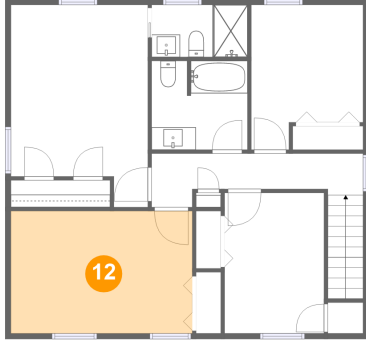

E48A999F-0C0B-434E-9893-420D456A1321 1825
Countrytown Road Powhatan 23139 Virginia United

12 Floor 3 - Bedroom

Dimensions: 16'1" x 10'10"
Area: 174 sq. ft
Counted as living area: Yes

Heated: Yes
Finished: Yes
Enclosed: Yes
Contiguous: Yes
Permitted: Yes
Wet space: No
Addition: No
Conversion: No