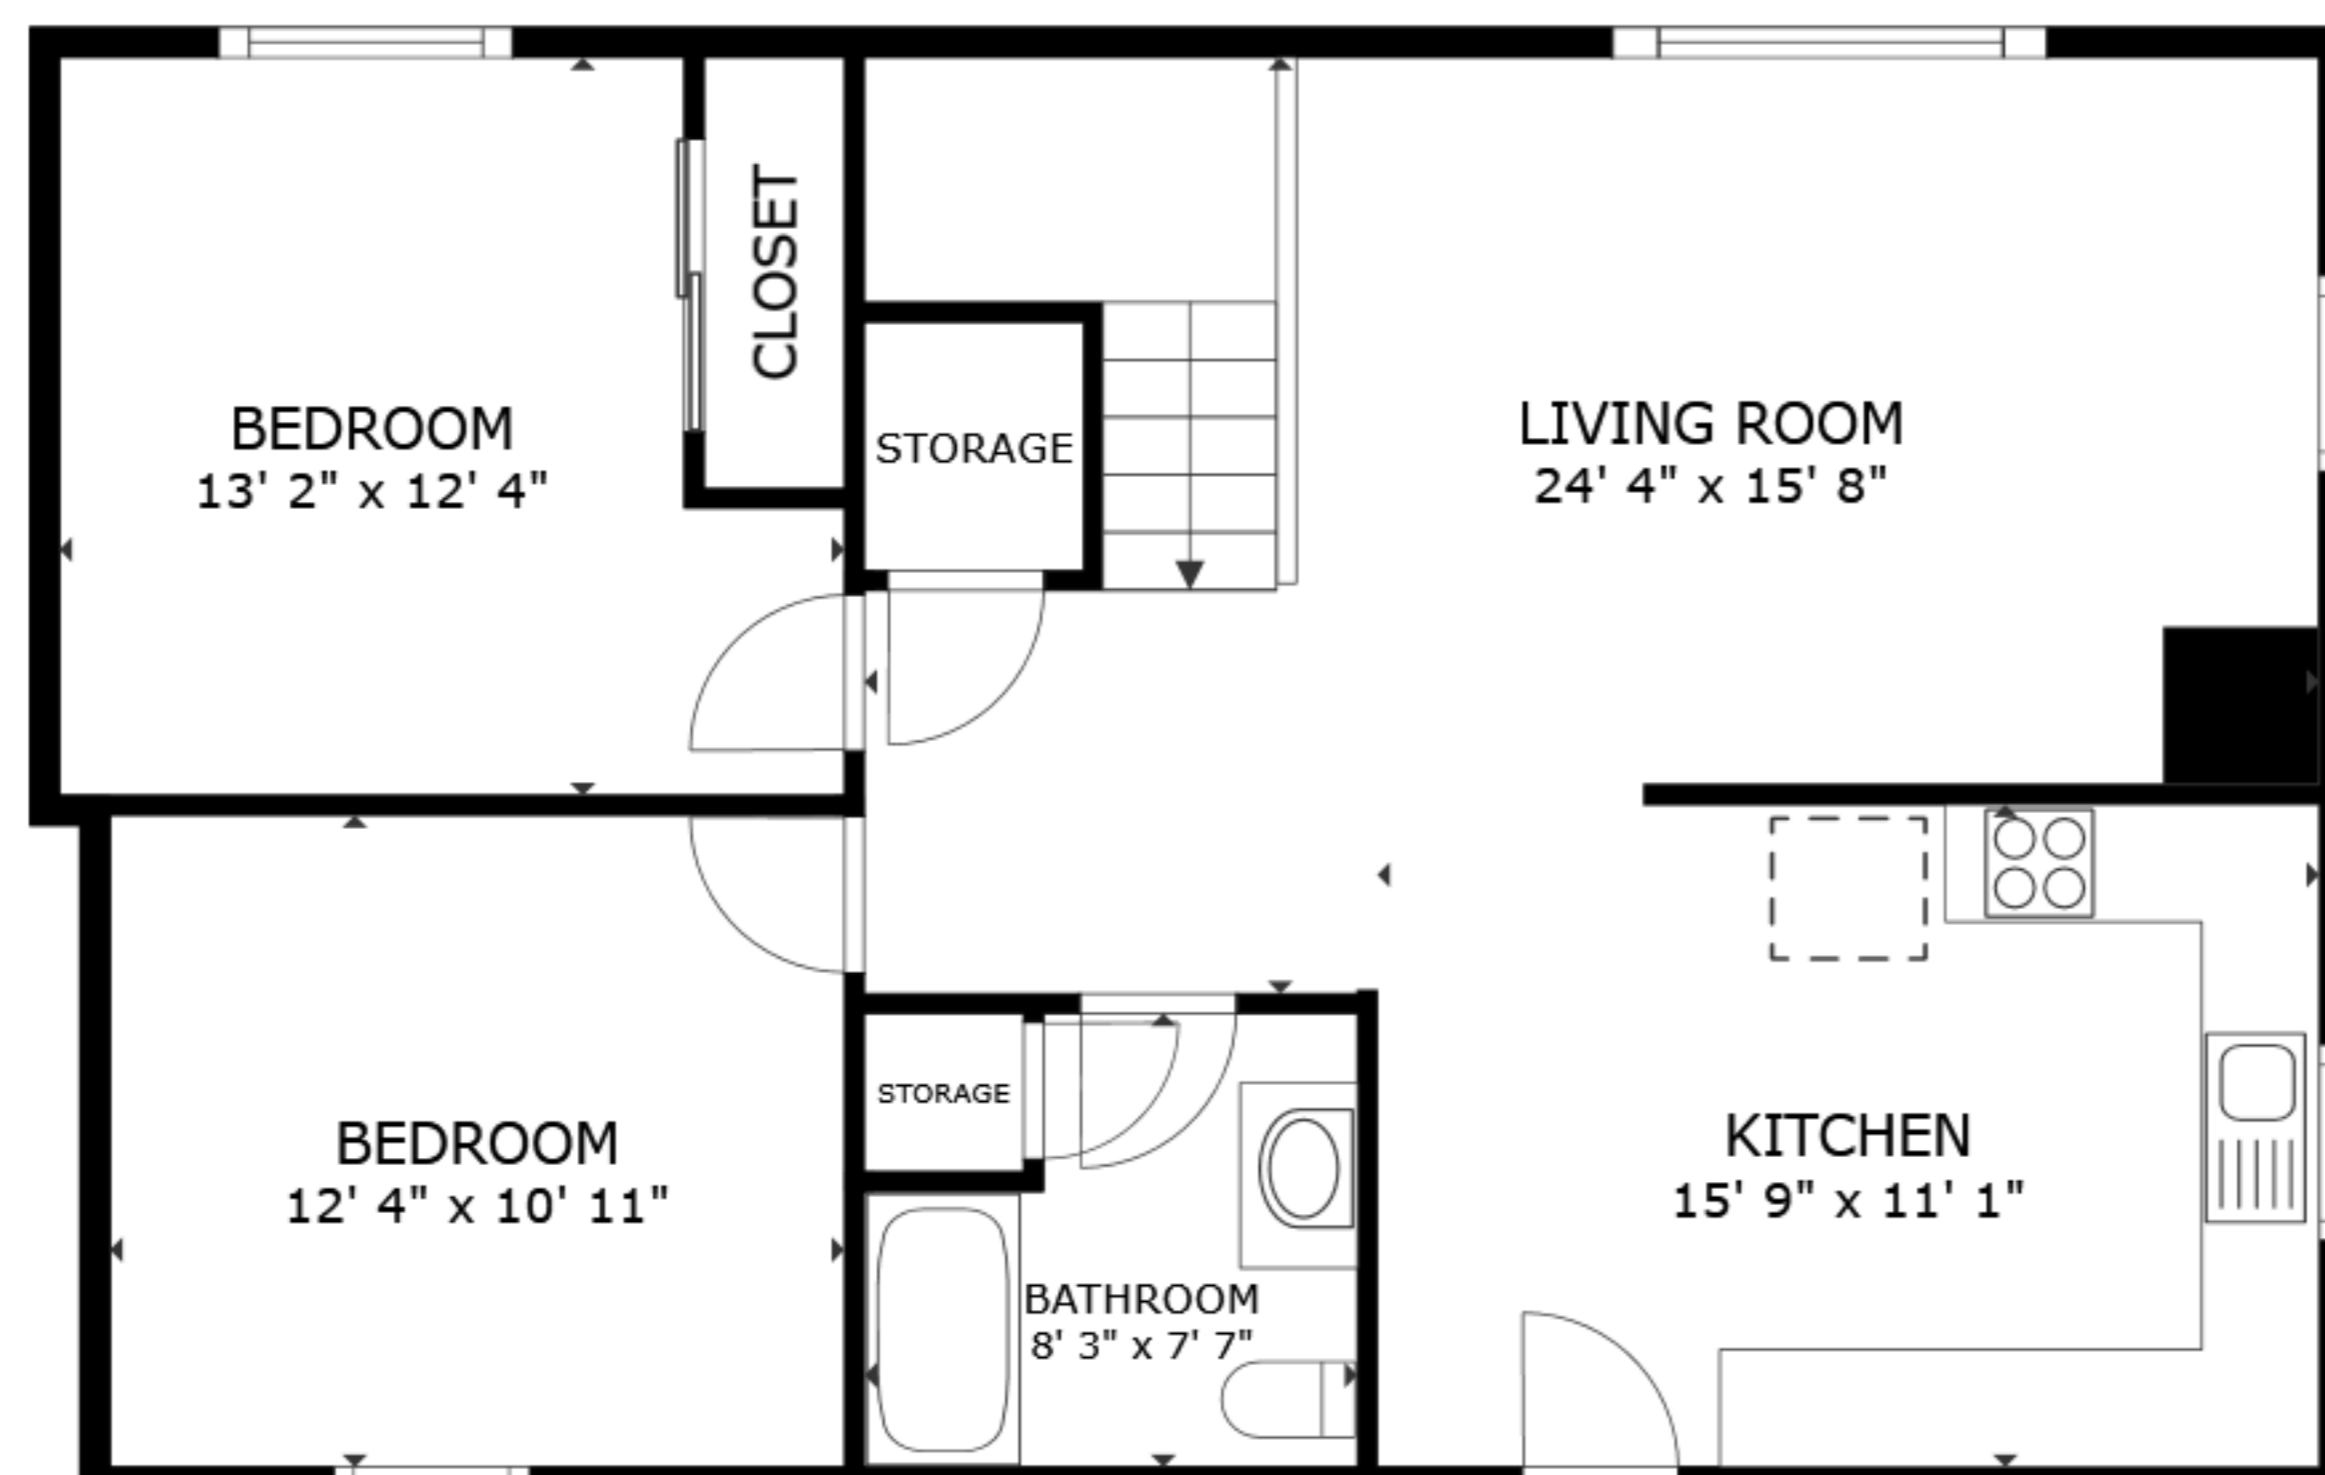

FLOOR 1

FLOOR 2

GROSS INTERNAL AREA
 FLOOR 1 945 sq.ft. FLOOR 2 884 sq.ft.
 EXCLUDED AREAS : GARAGE 543 sq.ft. REDUCED HEADROOM 57 sq.ft.
 TOTAL : 1,829 sq.ft.
 SIZES AND DIMENSIONS ARE APPROXIMATE, ACTUAL MAY VARY.