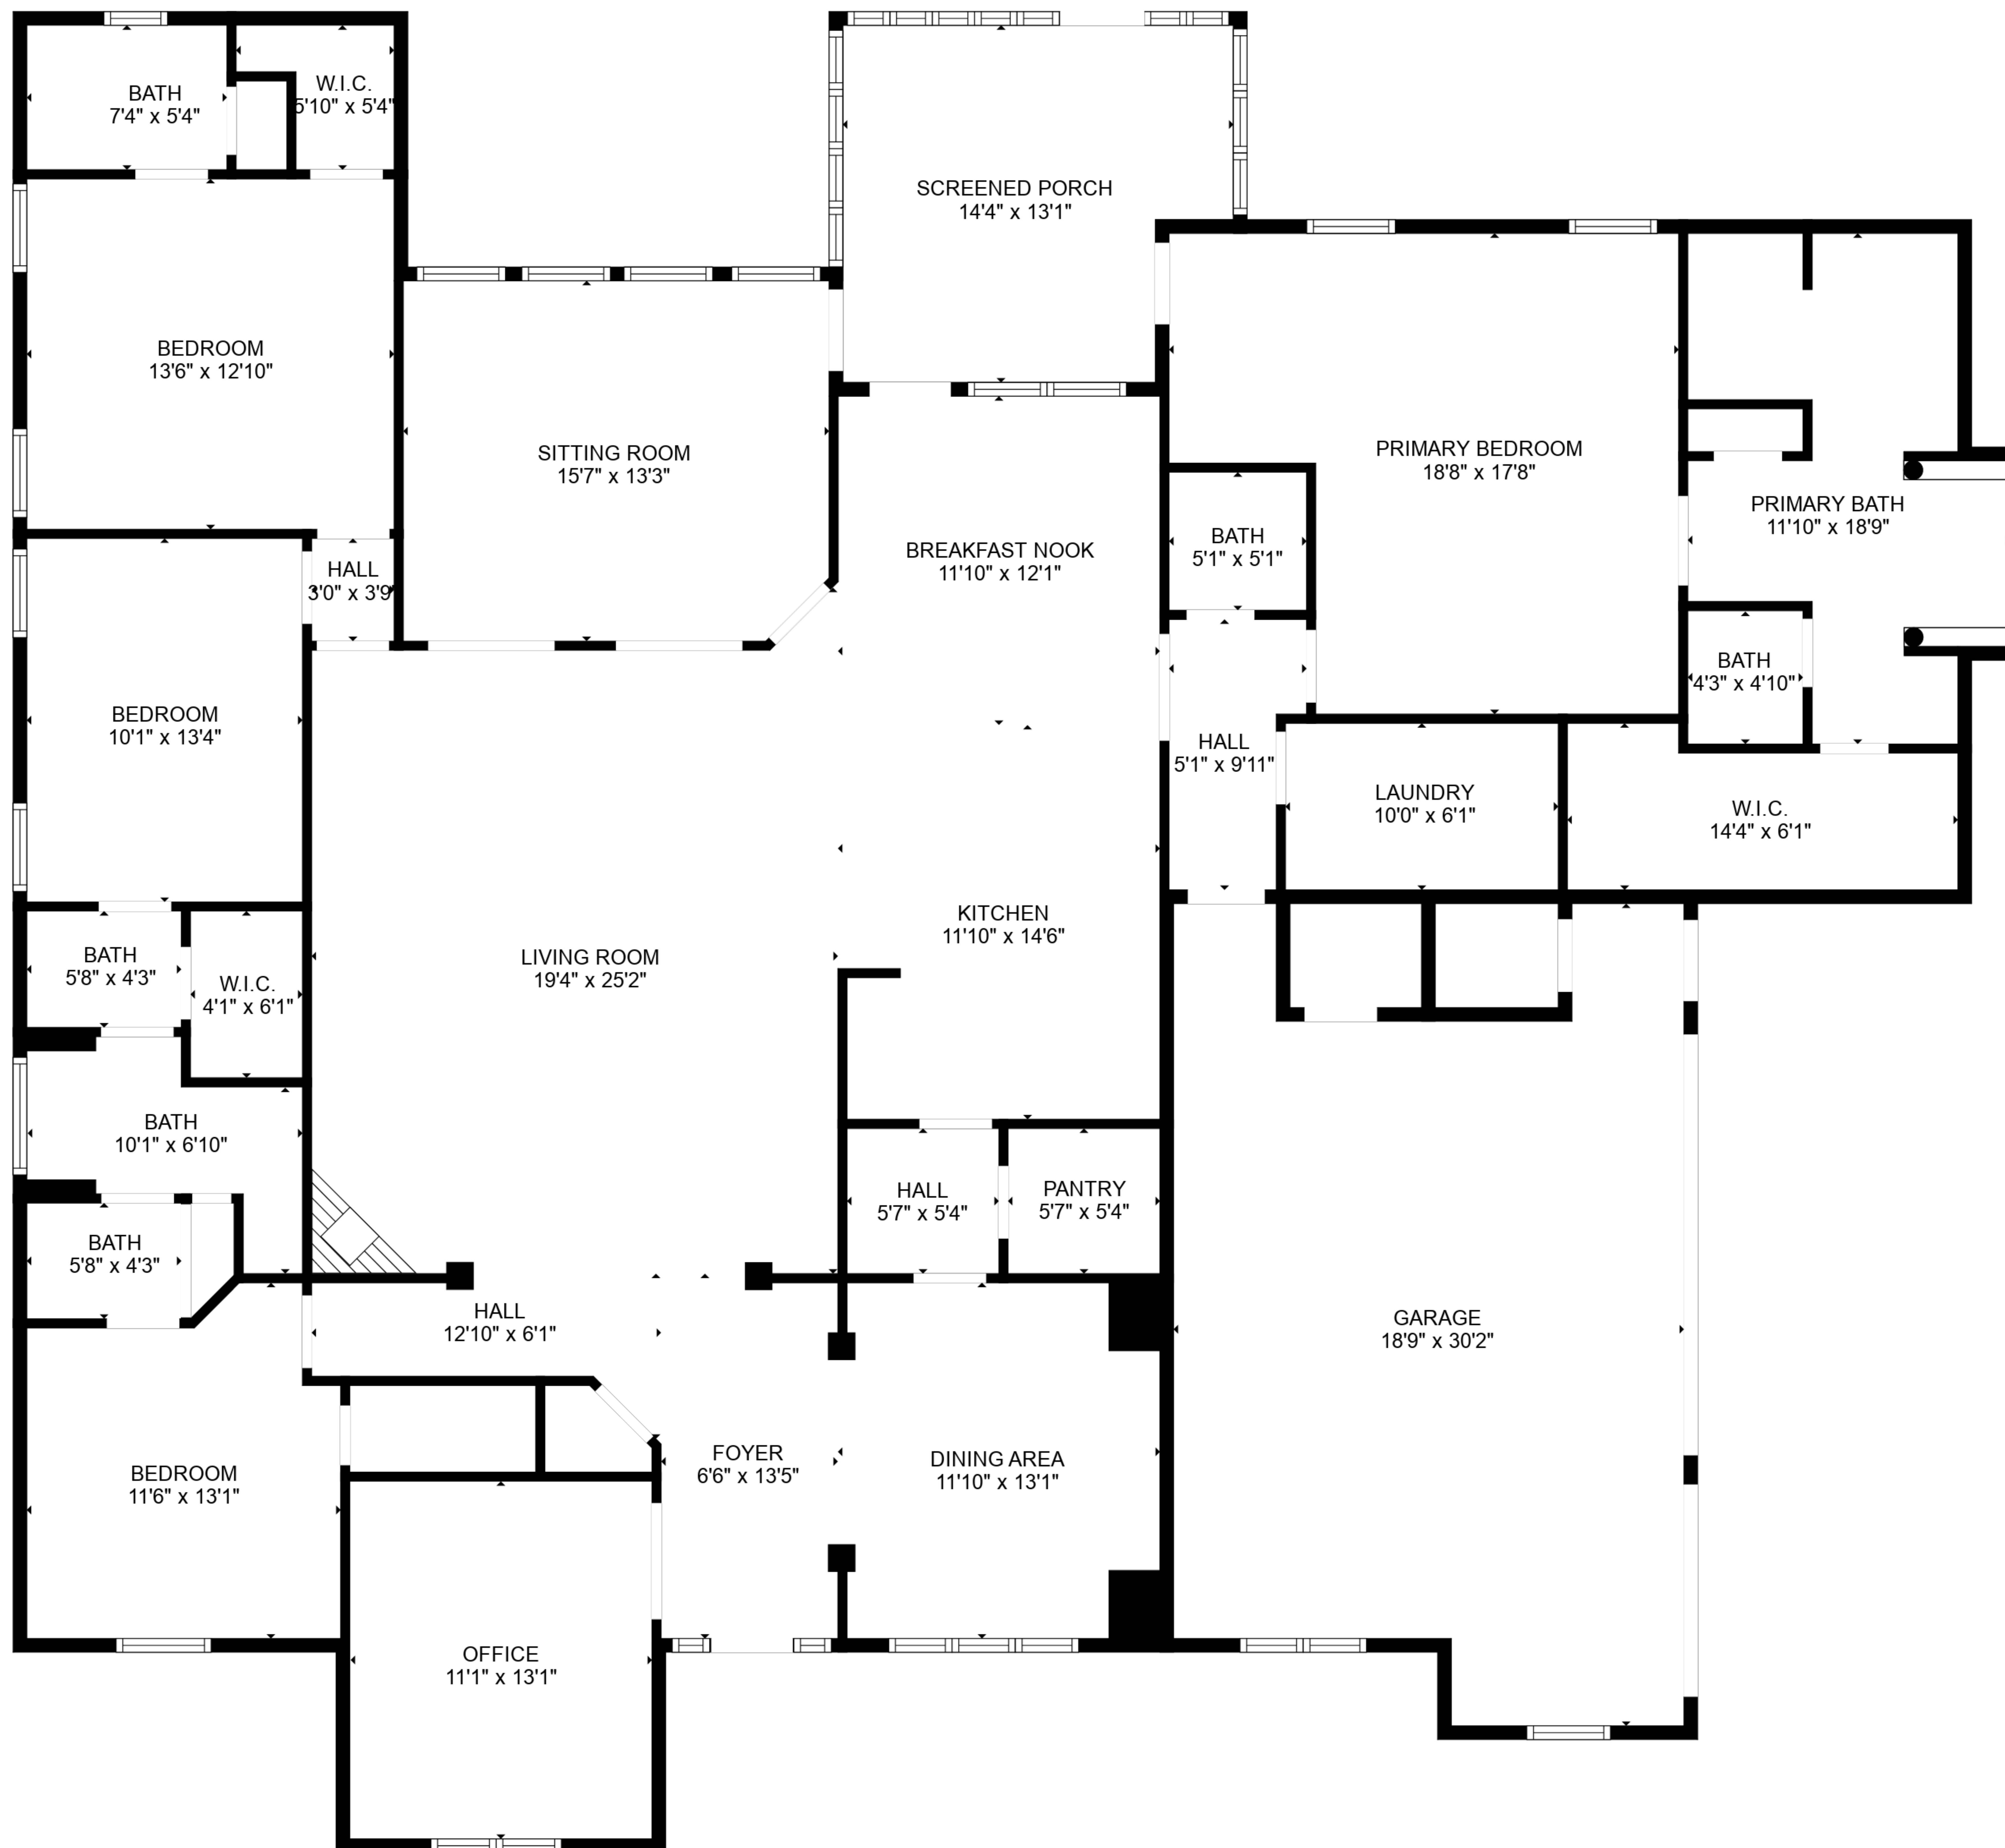

TOTAL: 2944 sq. ft

FLOOR 1: 2944 sq. ft

EXCLUDED AREAS: UNDEFINED: 35 sq. ft, SCREENED PORCH: 171 sq. ft, GARAGE: 485 sq. ft

TOTAL: 2944 sq. ft

FLOOR 1: 2944 sq. ft

EXCLUDED AREAS: UNDEFINED: 35 sq. ft, SCREENED PORCH: 171 sq. ft, GARAGE: 485 sq. ft