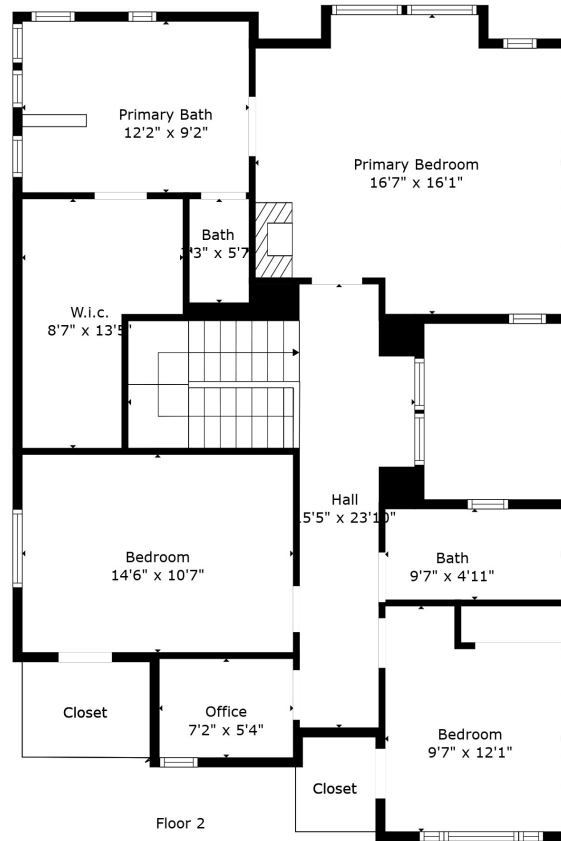

Floor 1

Floor 2

Total scanned area: 2521 sq. ft

Measurements Are Deemed Reliable, But Not Guaranteed.

Total scanned area: 2521 sq. ft

Measurements Are Deemed Reliable, But Not Guaranteed.

Total scanned area: 2521 sq. ft