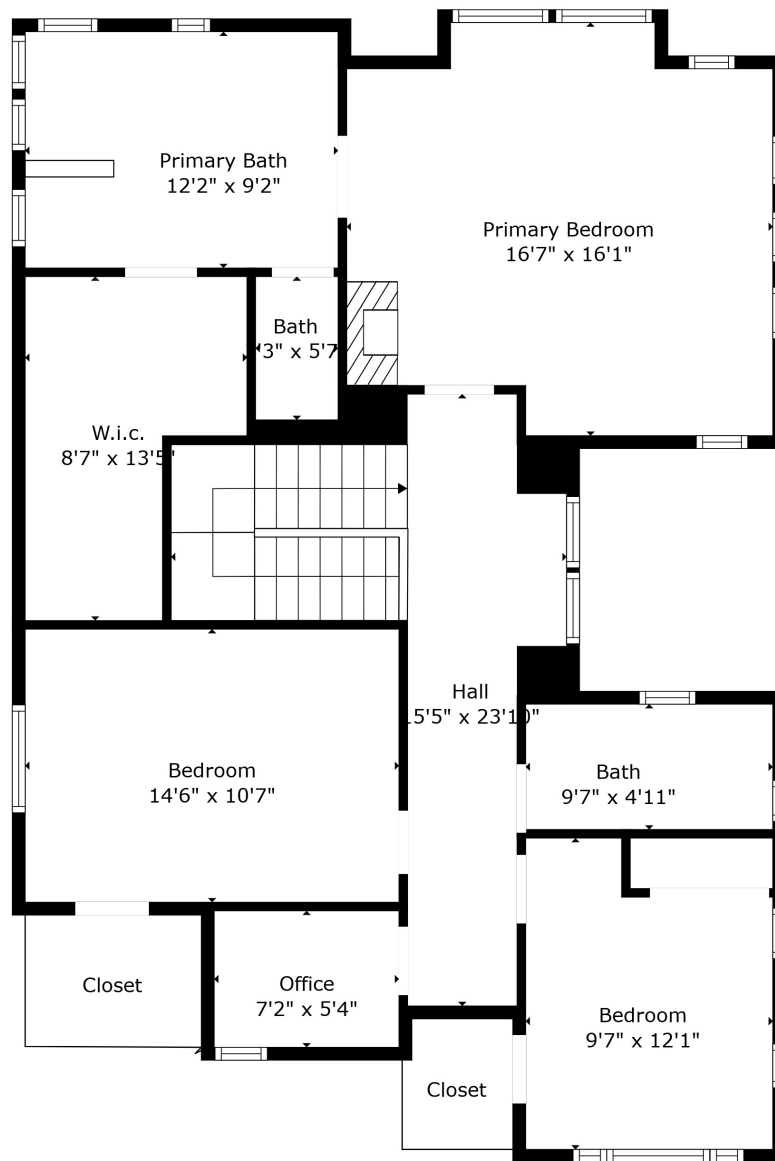

Floor 1

Floor 2

Total scanned area: 2521 sq. ft

Measurements Are Deemed Reliable, But Not Guaranteed.

Total scanned area: 2521 sq. ft

Measurements Are Deemed Reliable, But Not Guaranteed.

Total scanned area: 2521 sq. ft