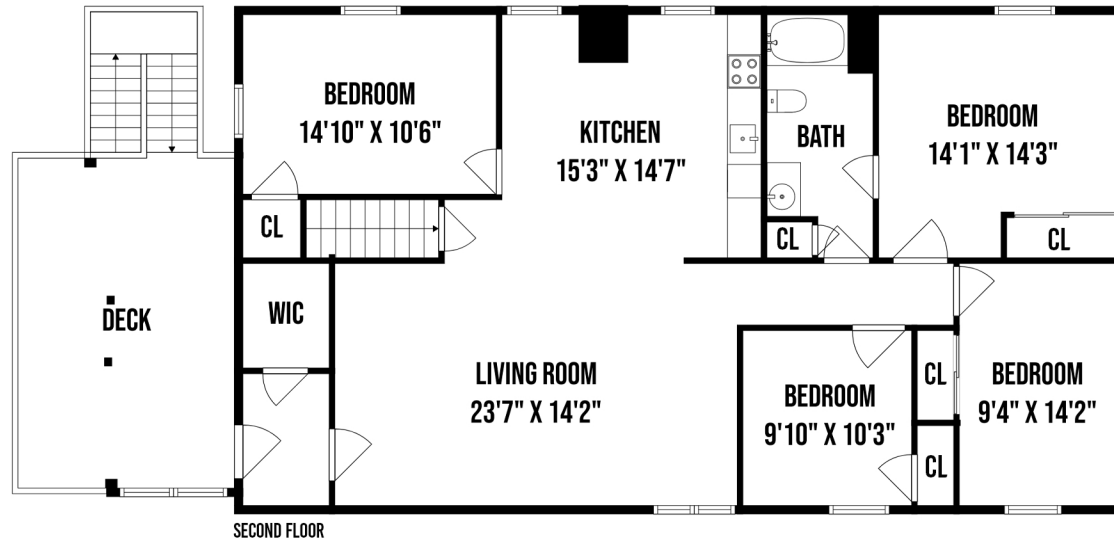

629 KEITH LANE WEST ISLIP NY

PREPARED BY HOME MEDIA GROUP INC. TEL 212-731-2301

THIS FLOOR PLAN ILLUSTRATION IS AN APPROXIMATION OF EXISTING STRUCTURES AND FEATURES AND IS PROVIDED FOR CONVENIENCE ONLY WITH THE PERMISSION OF THE SELLER. ALL MEASUREMENTS ARE APPROXIMATE AND NOT GUARANTEED TO BE EXACT OR TO SCALE.