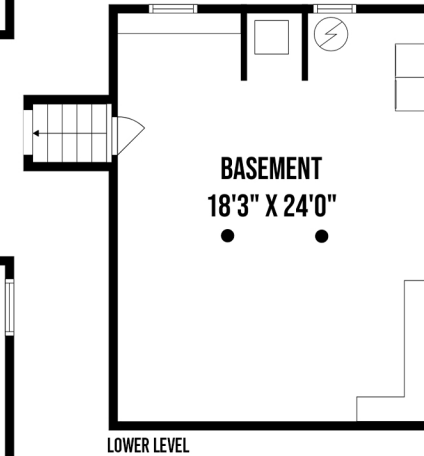

629 KEITH LANE WEST ISLIP NY

PREPARED BY HOME MEDIA GROUP INC. TEL 212-731-2301

THIS FLOOR PLAN ILLUSTRATION IS AN APPROXIMATION OF EXISTING STRUCTURES AND FEATURES AND IS PROVIDED FOR CONVENIENCE ONLY WITH THE PERMISSION OF THE SELLER. ALL MEASUREMENTS ARE APPROXIMATE AND NOT GUARANTEED TO BE EXACT OR TO SCALE.