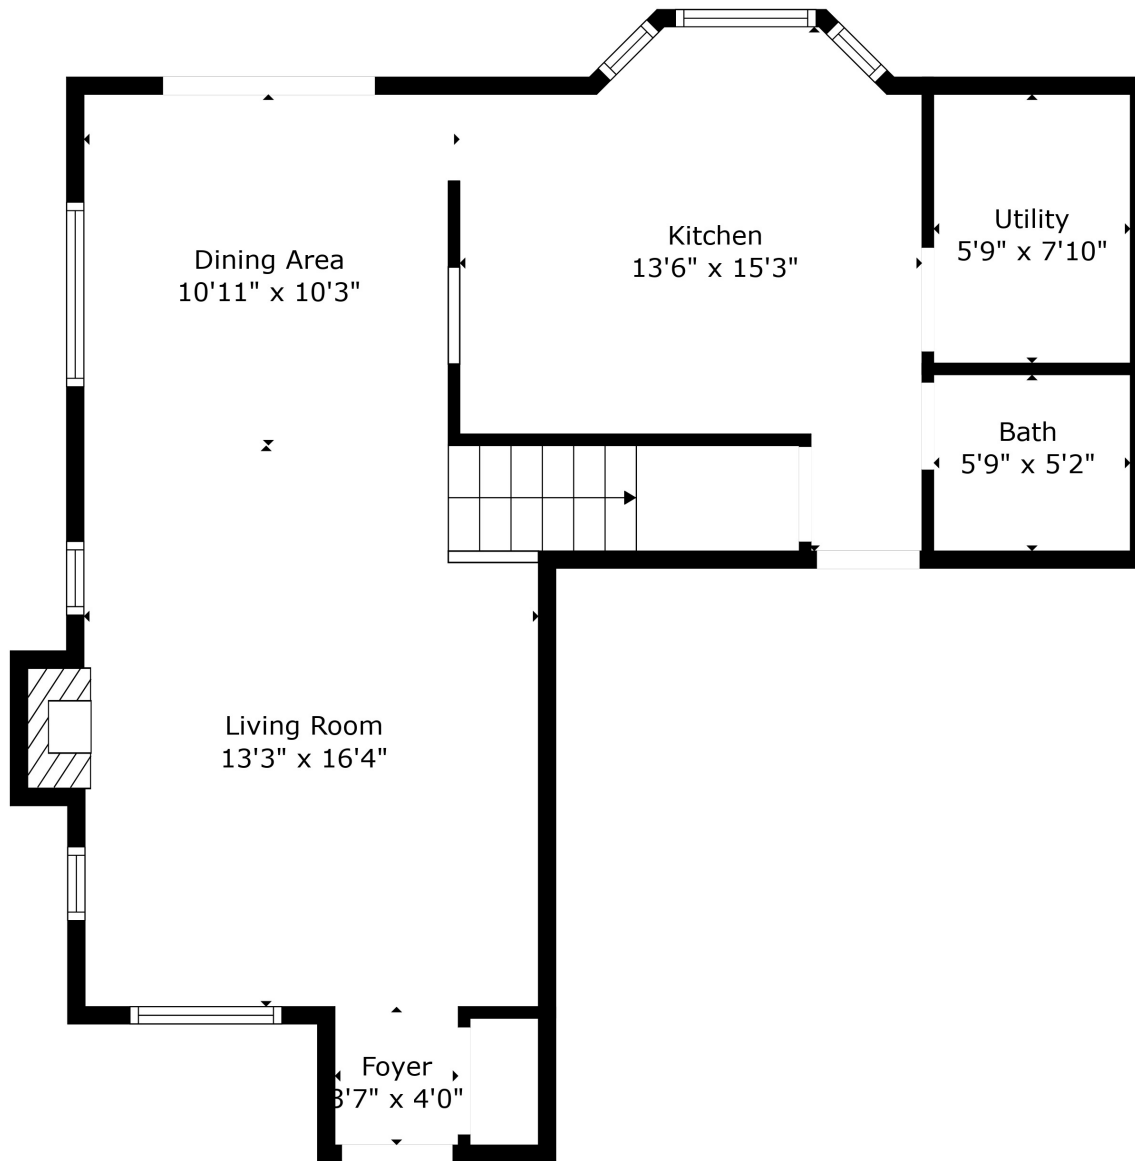

Floor 1

Floor 2

**TOTAL: 1115 sq. ft**  
 FLOOR 1: 622 sq. ft, FLOOR 2: 493 sq. ft  
 EXCLUDED AREAS: FIREPLACE: 6 sq. ft

**TOTAL: 1115 sq. ft**  
FLOOR 1: 622 sq. ft, FLOOR 2: 493 sq. ft  
EXCLUDED AREAS: FIREPLACE: 6 sq. ft

**TOTAL: 1115 sq. ft**  
FLOOR 1: 622 sq. ft, FLOOR 2: 493 sq. ft  
EXCLUDED AREAS: FIREPLACE: 6 sq. ft