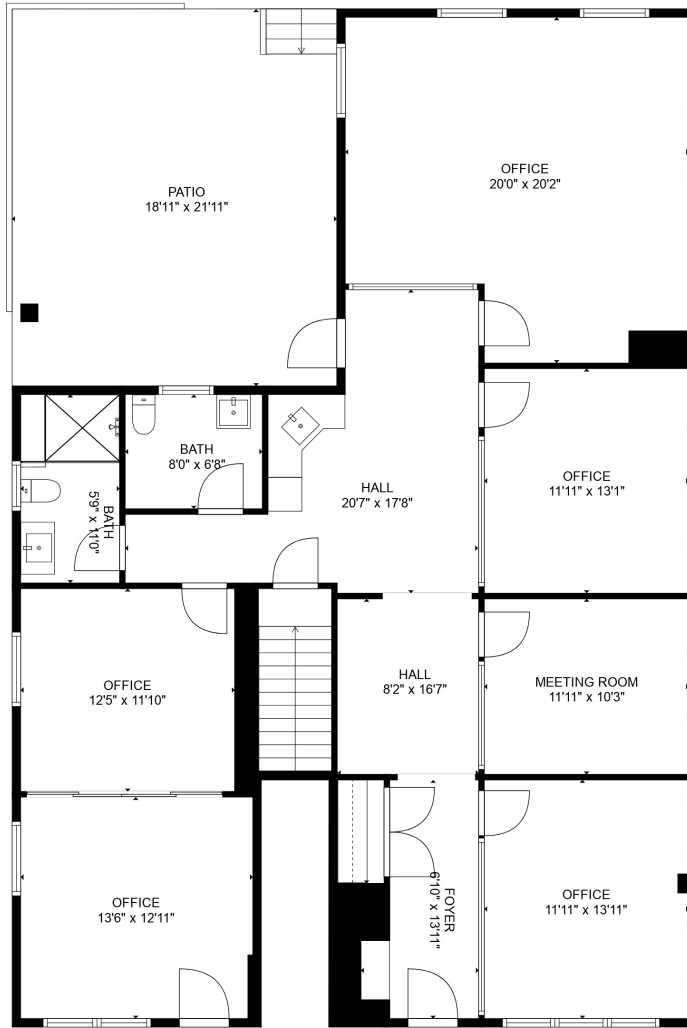

FLOOR 1

FLOOR 2

Total scanned area: 4089 sq. ft

SIZES AND DIMENSIONS ARE APPROXIMATE AND FOR REFERENCE ONLY. ACTUAL MAY VARY.

Total scanned area: 4089 sq. ft

SIZES AND DIMENSIONS ARE APPROXIMATE AND FOR REFERENCE ONLY. ACTUAL MAY VARY.