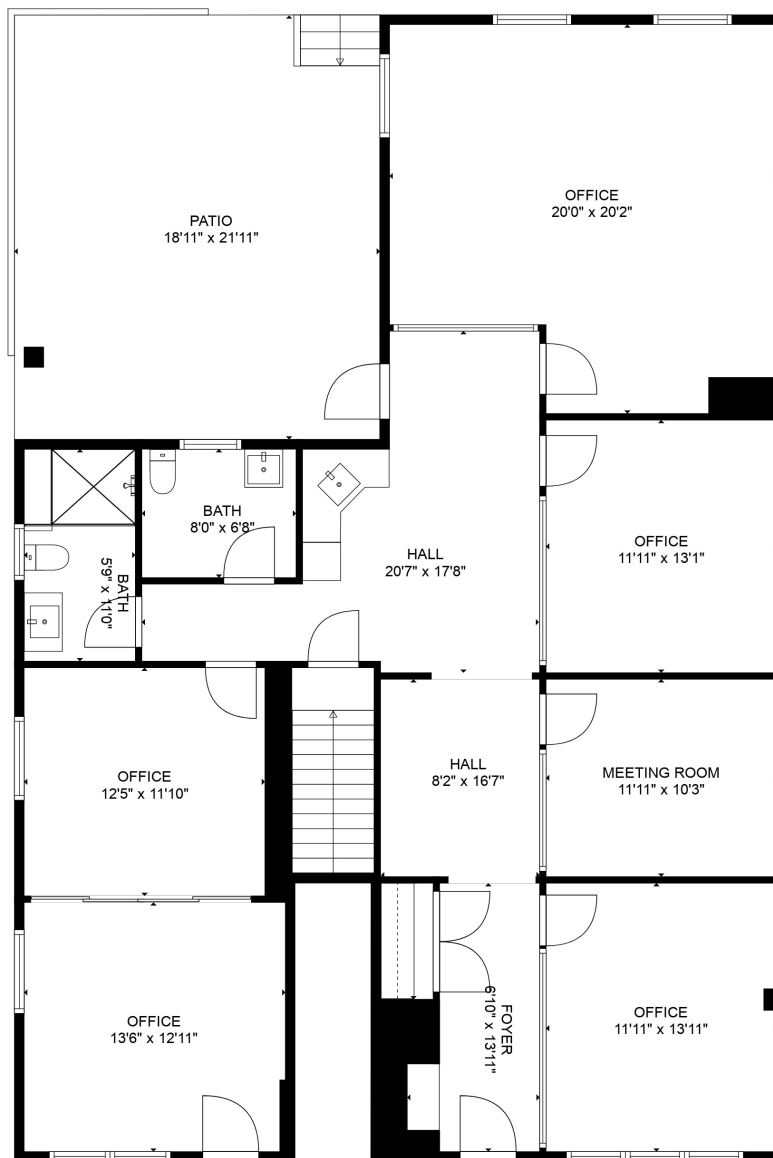

FLOOR 1

FLOOR 2

Total scanned area: 4089 sq. ft

SIZES AND DIMENSIONS ARE APPROXIMATE AND FOR REFERENCE ONLY. ACTUAL MAY VARY.

Total scanned area: 4089 sq. ft

SIZES AND DIMENSIONS ARE APPROXIMATE AND FOR REFERENCE ONLY. ACTUAL MAY VARY.