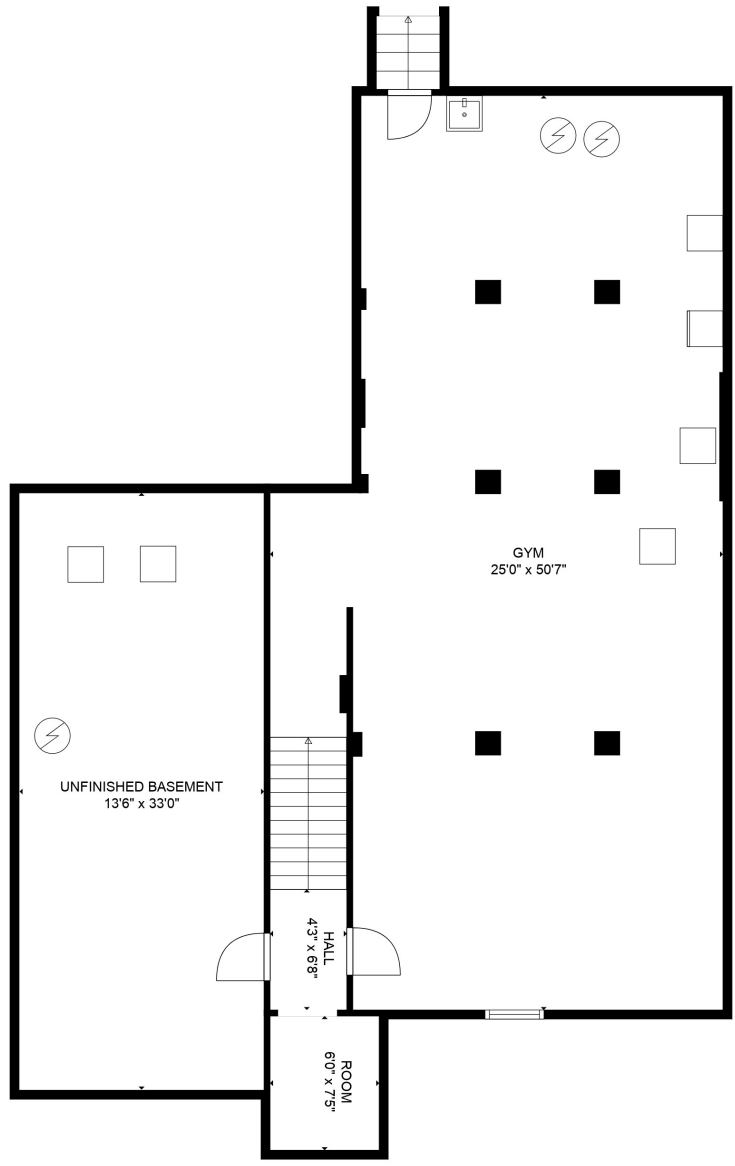

FLOOR 1

FLOOR 2

Total scanned area: 4089 sq. ft

SIZES AND DIMENSIONS ARE APPROXIMATE AND FOR REFERENCE ONLY. ACTUAL MAY VARY.

Total scanned area: 4089 sq. ft

SIZES AND DIMENSIONS ARE APPROXIMATE AND FOR REFERENCE ONLY. ACTUAL MAY VARY.