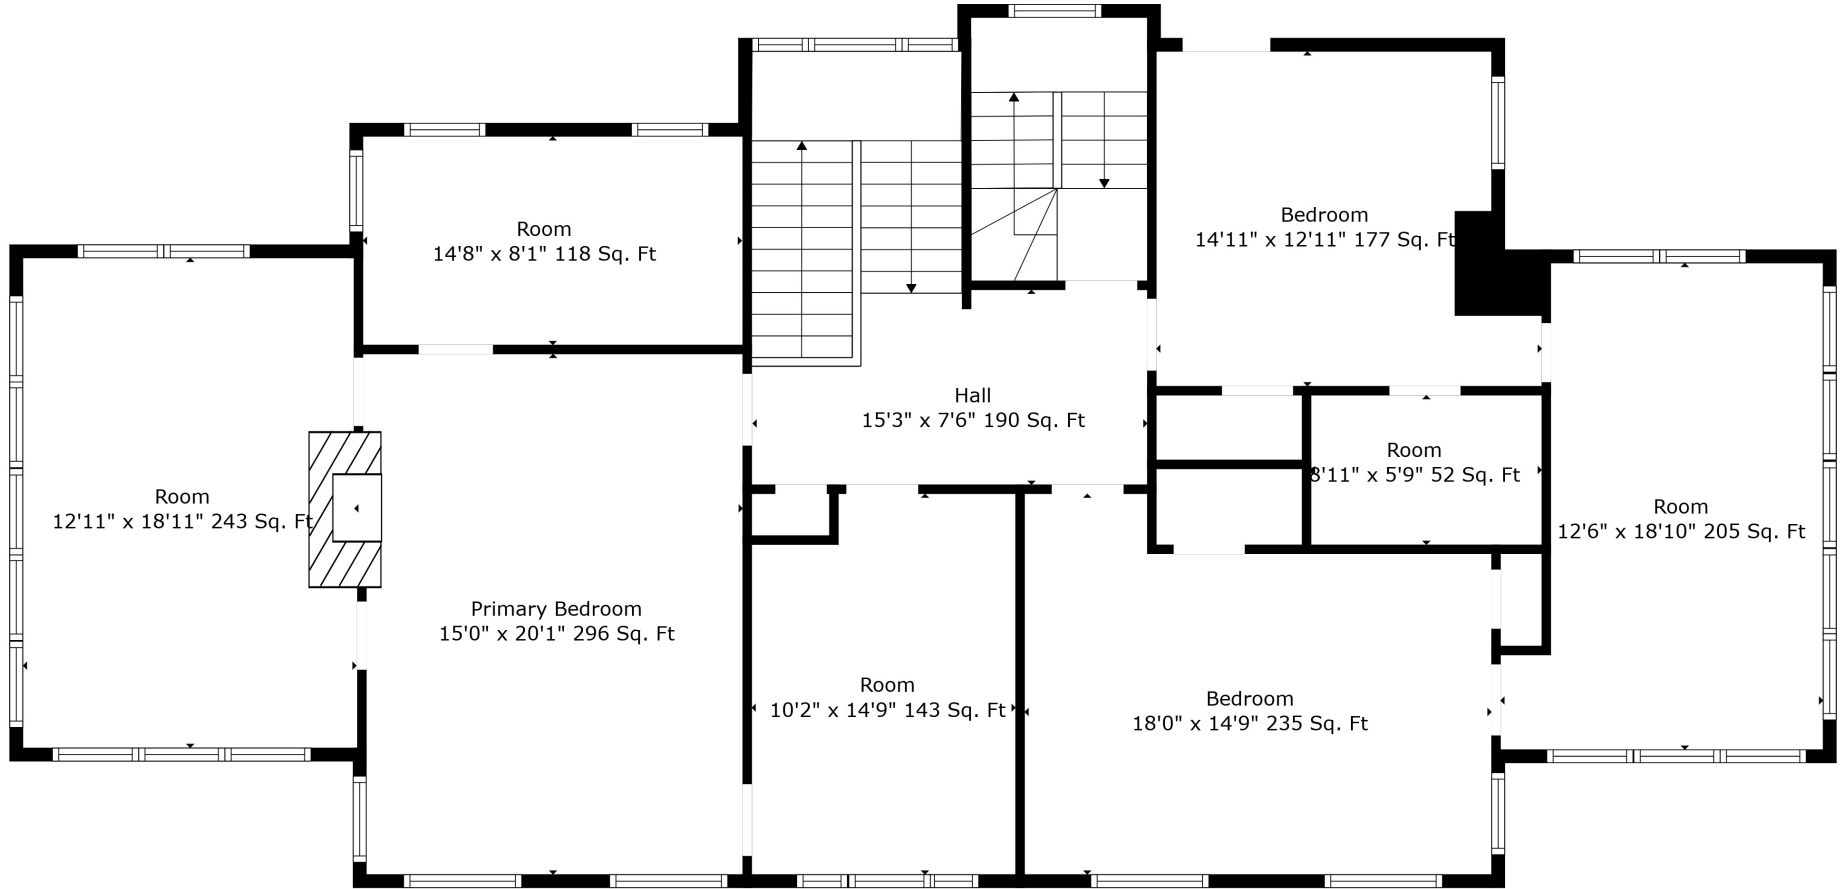

Floor 2

Floor 3

Floor 1

Floor 4

Total scanned area: 7414 sq. ft

Measurements Are Calculated By Cubicasa Technology. Deemed Highly Reliable But Not Guaranteed.

Total scanned area: 7414 sq. ft

Measurements Are Calculated By Cubicasa Technology. Deemed Highly Reliable But Not Guaranteed.

Total scanned area: 7414 sq. ft

Measurements Are Calculated By Cubicasa Technology. Deemed Highly Reliable But Not Guaranteed.

Total scanned area: 7414 sq. ft

Measurements Are Calculated By Cubicasa Technology. Deemed Highly Reliable But Not Guaranteed.

Total scanned area: 7414 sq. ft

Measurements Are Calculated By Cubicasa Technology. Deemed Highly Reliable But Not Guaranteed.