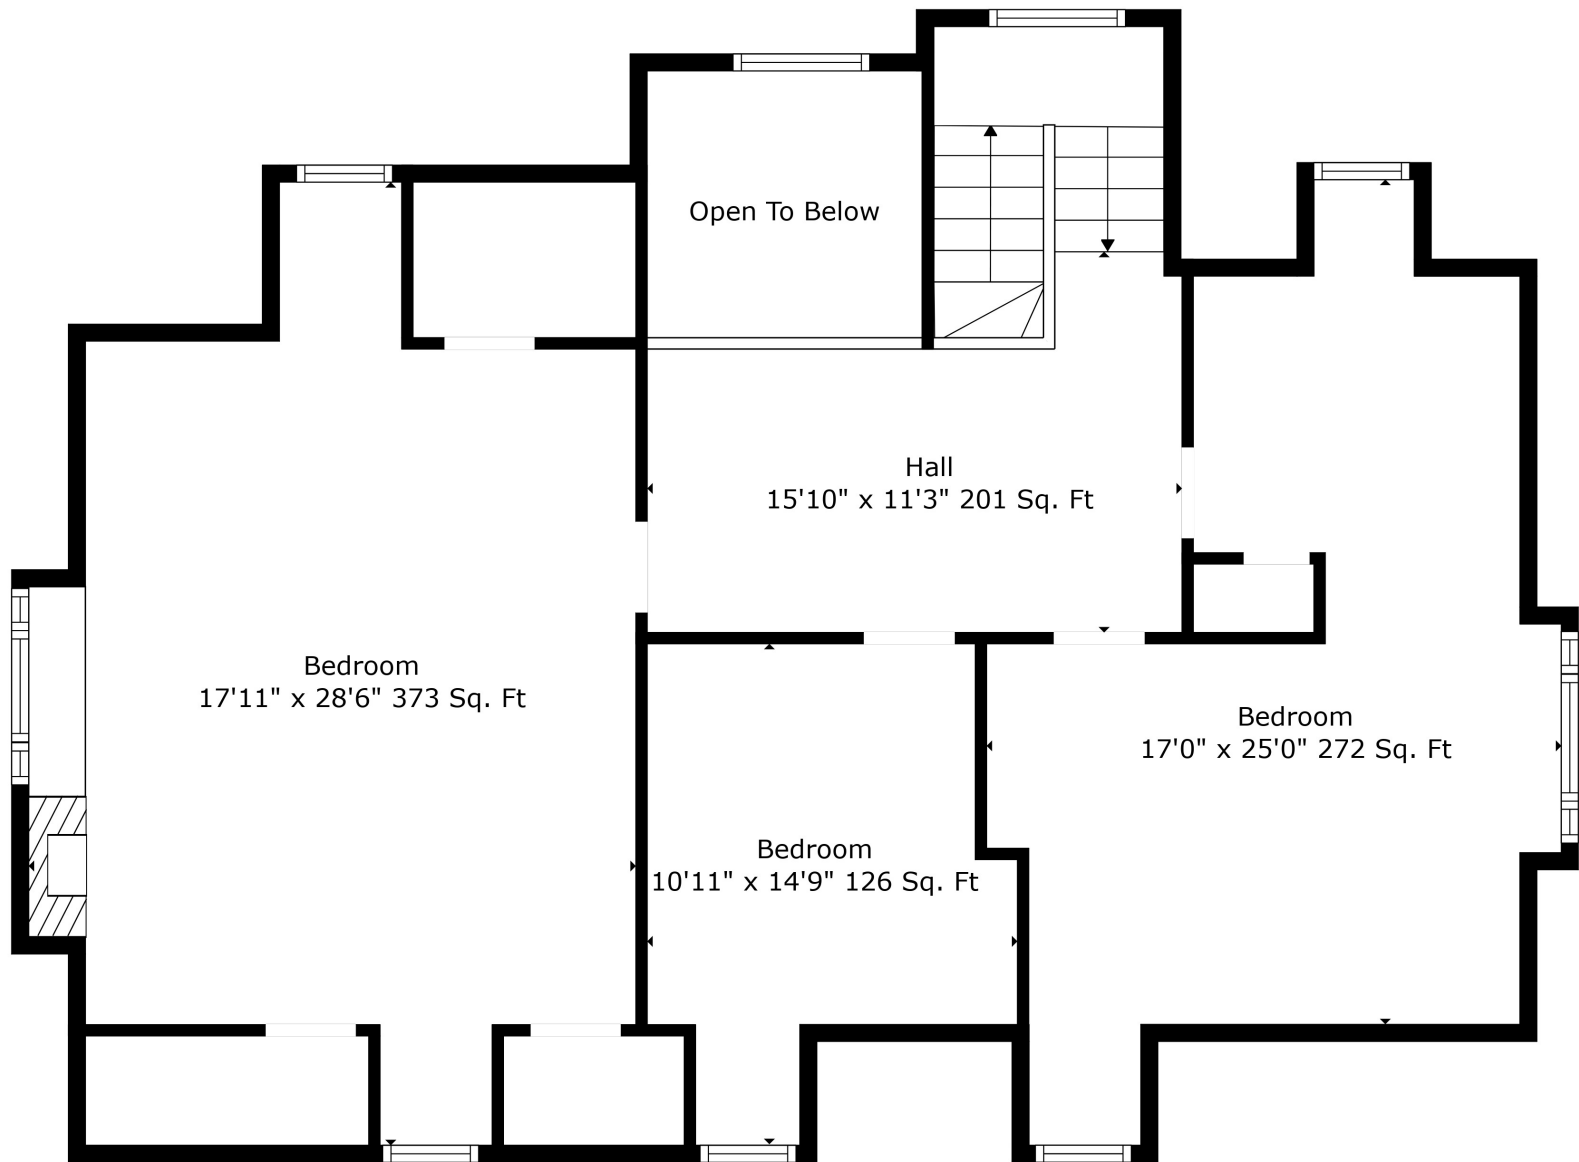

Floor 2

Floor 3

Floor 1

Floor 4

Total scanned area: 7414 sq. ft

Measurements Are Calculated By Cubicasa Technology. Deemed Highly Reliable But Not Guaranteed.

Total scanned area: 7414 sq. ft

Measurements Are Calculated By Cubicasa Technology. Deemed Highly Reliable But Not Guaranteed.

Total scanned area: 7414 sq. ft

Measurements Are Calculated By Cubicasa Technology. Deemed Highly Reliable But Not Guaranteed.

Total scanned area: 7414 sq. ft

Measurements Are Calculated By Cubicasa Technology. Deemed Highly Reliable But Not Guaranteed.

Total scanned area: 7414 sq. ft

Measurements Are Calculated By Cubicasa Technology. Deemed Highly Reliable But Not Guaranteed.