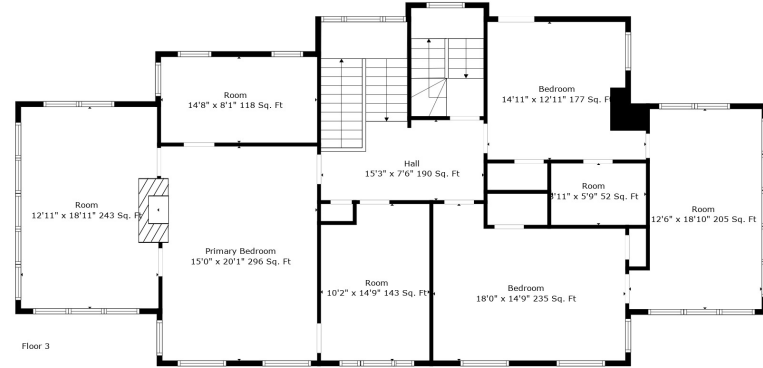

Floor 2

Floor 3

Floor 1

Floor 4

Total scanned area: 7414 sq. ft

Measurements Are Calculated By Cubicasa Technology. Deemed Highly Reliable But Not Guaranteed.

Total scanned area: 7414 sq. ft

Measurements Are Calculated By Cubicasa Technology. Deemed Highly Reliable But Not Guaranteed.

Total scanned area: 7414 sq. ft

Measurements Are Calculated By Cubicasa Technology. Deemed Highly Reliable But Not Guaranteed.

Total scanned area: 7414 sq. ft

Measurements Are Calculated By Cubicasa Technology. Deemed Highly Reliable But Not Guaranteed.

Total scanned area: 7414 sq. ft

Measurements Are Calculated By Cubicasa Technology. Deemed Highly Reliable But Not Guaranteed.