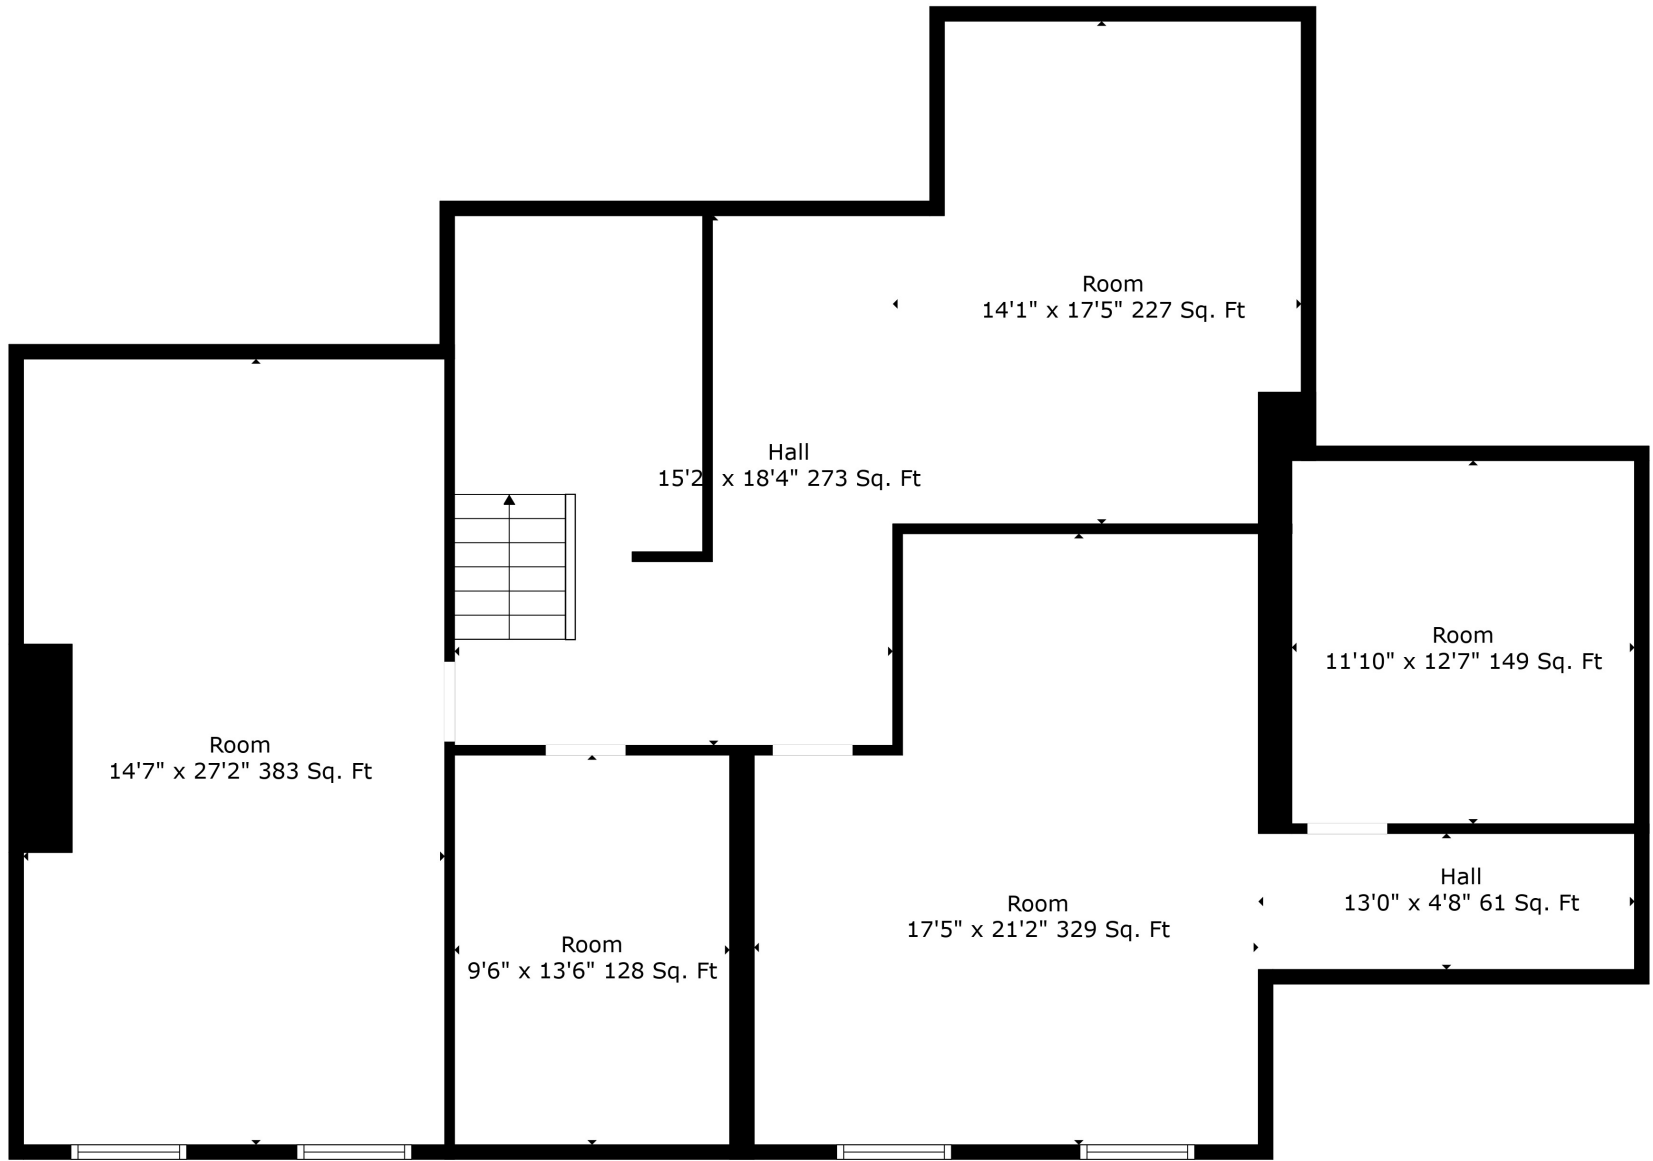

Floor 2

Floor 3

Floor 1

Floor 4

Total scanned area: 7414 sq. ft

Measurements Are Calculated By Cubicasa Technology. Deemed Highly Reliable But Not Guaranteed.

Total scanned area: 7414 sq. ft

Measurements Are Calculated By Cubicasa Technology. Deemed Highly Reliable But Not Guaranteed.

Total scanned area: 7414 sq. ft

Measurements Are Calculated By Cubicasa Technology. Deemed Highly Reliable But Not Guaranteed.

Total scanned area: 7414 sq. ft

Measurements Are Calculated By Cubicasa Technology. Deemed Highly Reliable But Not Guaranteed.

Total scanned area: 7414 sq. ft

Measurements Are Calculated By Cubicasa Technology. Deemed Highly Reliable But Not Guaranteed.