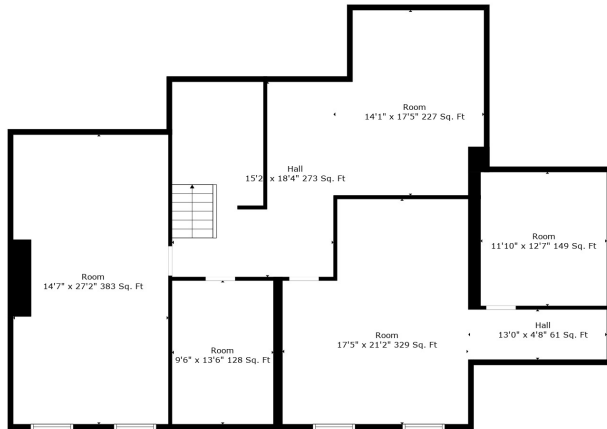

Floor 2

Floor 3

Floor 1

Floor 4

Total scanned area: 7414 sq. ft

Measurements Are Calculated By Cubicasa Technology. Deemed Highly Reliable But Not Guaranteed.

Total scanned area: 7414 sq. ft

Measurements Are Calculated By Cubicasa Technology. Deemed Highly Reliable But Not Guaranteed.

Total scanned area: 7414 sq. ft

Measurements Are Calculated By Cubicasa Technology. Deemed Highly Reliable But Not Guaranteed.

Total scanned area: 7414 sq. ft

Measurements Are Calculated By Cubicasa Technology. Deemed Highly Reliable But Not Guaranteed.

Total scanned area: 7414 sq. ft

Measurements Are Calculated By Cubicasa Technology. Deemed Highly Reliable But Not Guaranteed.