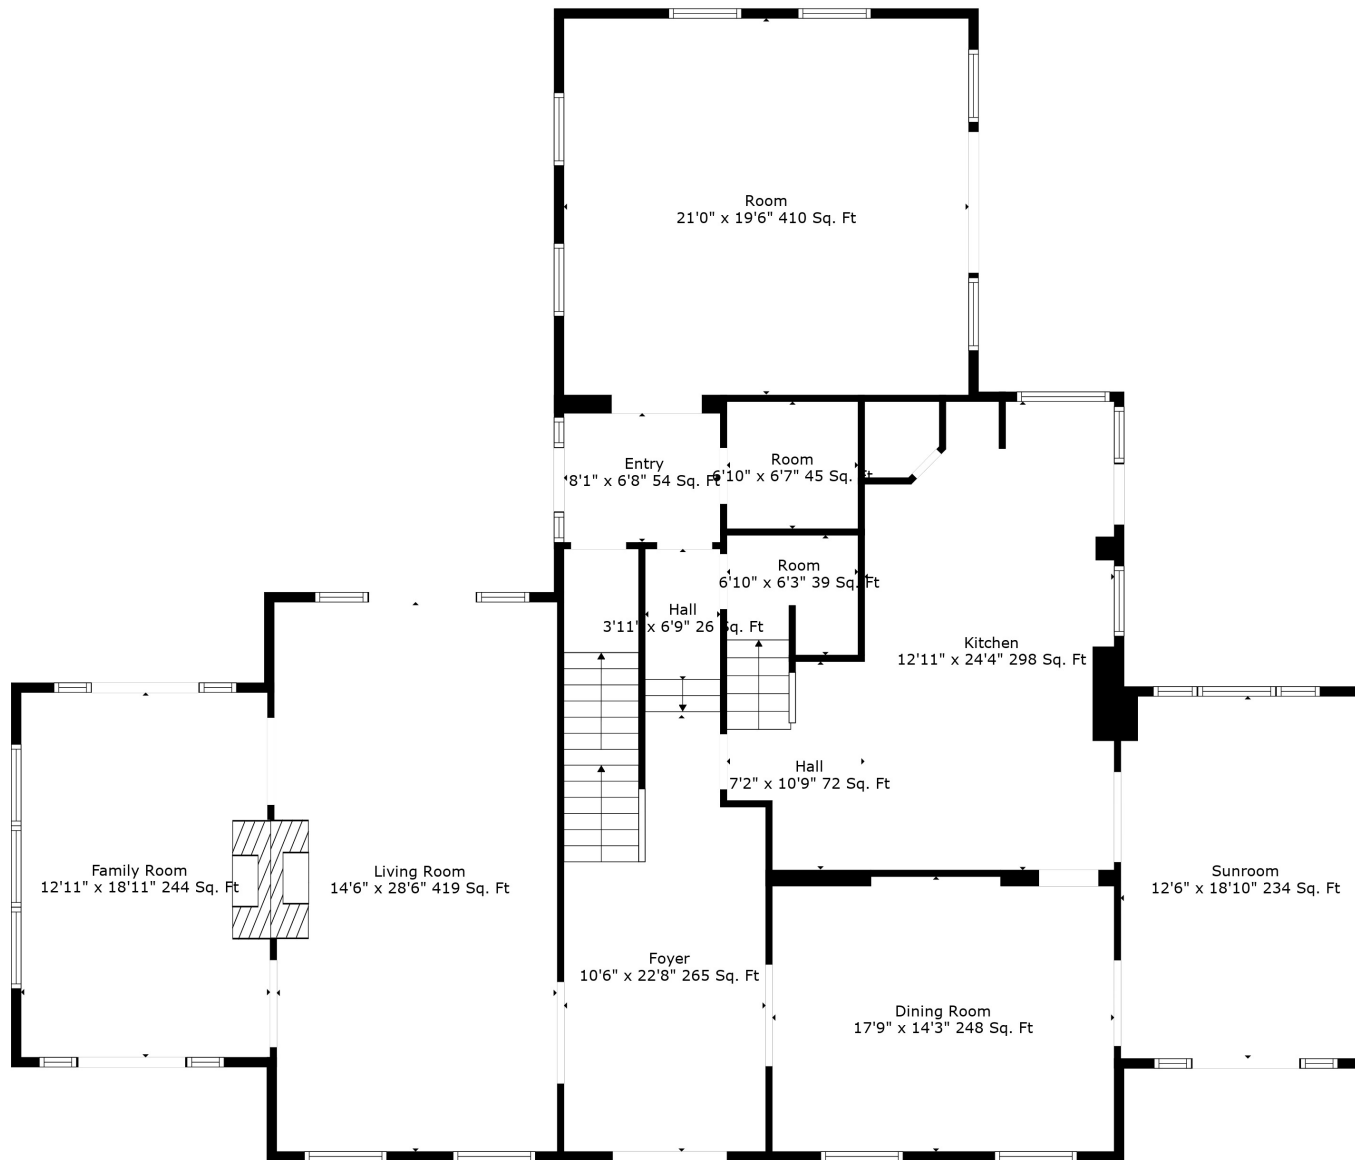

Floor 2

Floor 3

Floor 1

Floor 4

Total scanned area: 7414 sq. ft

Measurements Are Calculated By Cubicasa Technology. Deemed Highly Reliable But Not Guaranteed.

Total scanned area: 7414 sq. ft

Measurements Are Calculated By Cubicasa Technology. Deemed Highly Reliable But Not Guaranteed.

Total scanned area: 7414 sq. ft

Measurements Are Calculated By Cubicasa Technology. Deemed Highly Reliable But Not Guaranteed.

Total scanned area: 7414 sq. ft

Measurements Are Calculated By Cubicasa Technology. Deemed Highly Reliable But Not Guaranteed.

Total scanned area: 7414 sq. ft

Measurements Are Calculated By Cubicasa Technology. Deemed Highly Reliable But Not Guaranteed.