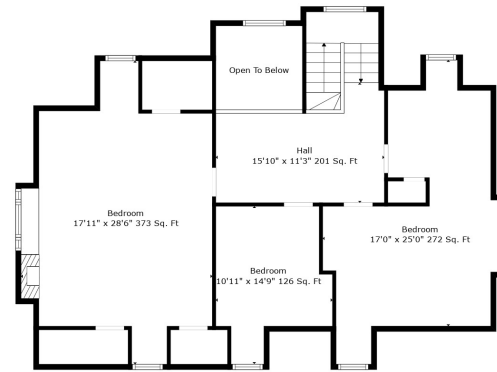

Floor 2

Floor 3

Floor 1

Floor 4

Total scanned area: 7414 sq. ft

Measurements Are Calculated By Cubicasa Technology. Deemed Highly Reliable But Not Guaranteed.

Total scanned area: 7414 sq. ft

Measurements Are Calculated By Cubicasa Technology. Deemed Highly Reliable But Not Guaranteed.

Total scanned area: 7414 sq. ft

Measurements Are Calculated By Cubicasa Technology. Deemed Highly Reliable But Not Guaranteed.

Total scanned area: 7414 sq. ft

Measurements Are Calculated By Cubicasa Technology. Deemed Highly Reliable But Not Guaranteed.

Total scanned area: 7414 sq. ft

Measurements Are Calculated By Cubicasa Technology. Deemed Highly Reliable But Not Guaranteed.