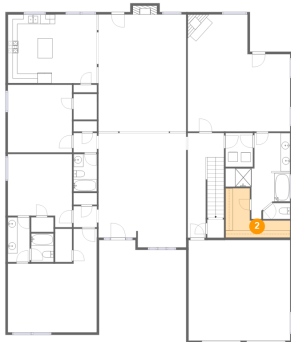

2 Floor 1 - W.i.c.

Dimensions: 13'5" x 10'3"
Area: 82 sq. ft
Counted as Living Area:
Yes

Heated: Yes
Finished: Yes
Enclosed: Yes
Contiguous:
Yes
Permitted: Yes
Wet Space: No
Addition: No
Conversion: No