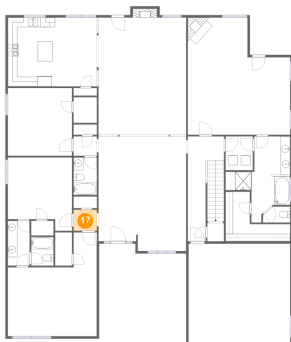

17 Floor 1 - Hall

Dimensions: 4'10" x 4'4"
Area: 21 sq. ft
Counted as Living Area:
Yes

Heated: Yes
Finished: Yes
Enclosed: Yes
Contiguous:
Yes
Permitted: Yes
Wet Space: No
Addition: No
Conversion: No