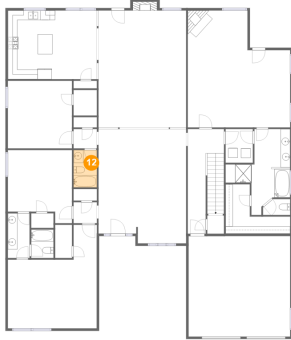

19 Huntingtower Lane, Bellingham, Simpsonville, Greenville County, South Carolina, United

12 Floor 1 - Bath

Dimensions: 4'10" x 7'9"
Area: 38 sq. ft
Counted as Living Area:
Yes

Heated: Yes
Finished: Yes
Enclosed: Yes
Contiguous:
Yes
Permitted: Yes
Wet Space: Yes
Addition: No
Conversion: No