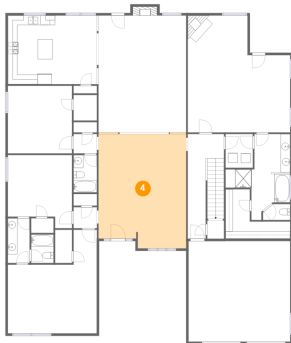

4 Floor 1 - Living Room

Dimensions: 18'3" x 23'9"
Area: 420 sq. ft
Counted as Living Area:
Yes

Heated: Yes
Finished: Yes
Enclosed: Yes
Contiguous:
Yes
Permitted: Yes
Wet Space: No
Addition: No
Conversion: No