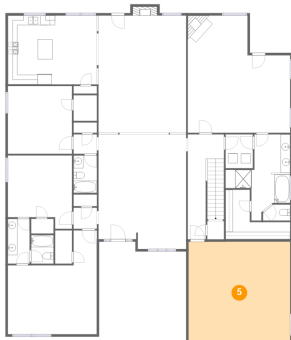

5 Floor 1 - Garage

Dimensions: 21'2" x 20'11"
Area: 442 sq. ft
Counted as Living Area: No

Heated: No
Finished: No
Enclosed: Yes
Contiguous: Yes
Permitted: Yes
Wet Space: No
Addition: No
Conversion: No