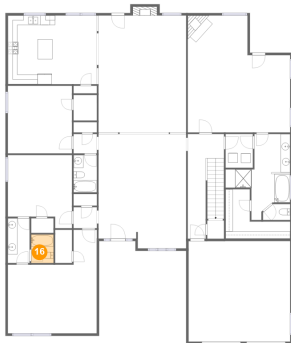

16 Floor 1 - Bath

Dimensions: 4'8" x 5'11"
Area: 28 sq. ft
Counted as Living Area:
Yes

Heated: Yes
Finished: Yes
Enclosed: Yes
Contiguous:
Yes
Permitted: Yes
Wet Space: Yes
Addition: No
Conversion: No