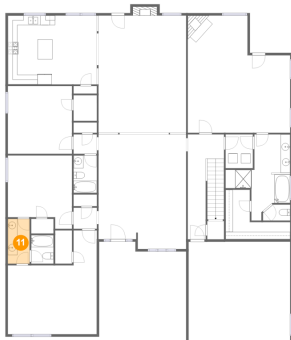

11 Floor 1 - Bath

Dimensions: 4'6" x 9'4"
Area: 42 sq. ft
Counted as Living Area:
Yes

Heated: Yes
Finished: Yes
Enclosed: Yes
Contiguous:
Yes
Permitted: Yes
Wet Space: Yes
Addition: No
Conversion: No