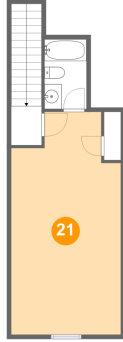

19 Huntingtower Lane, Bellingham, Simpsonville, Greenville County, South Carolina, United

21 Floor 2 - Bedroom

Dimensions: 12'8" x 25'8"
Area: 295 sq. ft
Counted as Living Area:
Yes

Heated: Yes
Finished: Yes
Enclosed: Yes
Contiguous:
Yes
Permitted: Yes
Wet Space: No
Addition: No
Conversion: No