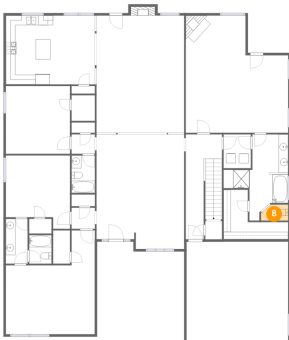

8 Floor 1 - Wc

Dimensions: 5'8" x 3'4"
Area: 17 sq. ft
Counted as Living Area:
Yes

Heated: Yes
Finished: Yes
Enclosed: Yes
Contiguous:
Yes
Permitted: Yes
Wet Space: Yes
Addition: No
Conversion: No