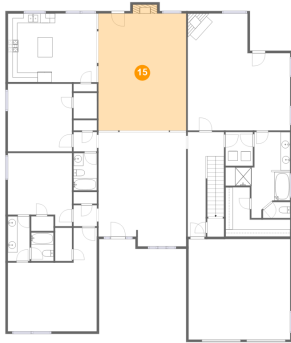

19 Huntingtower Lane, Bellingham, Simpsonville, Greenville County, South Carolina, United

15 Floor 1 - Family Room

Dimensions: 18'3" x 24'4"
Area: 454 sq. ft
Counted as Living Area:
Yes

Heated: Yes
Finished: Yes
Enclosed: Yes
Contiguous:
Yes
Permitted: Yes
Wet Space: No
Addition: No
Conversion: No