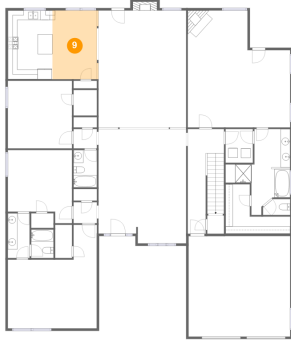

19 Huntingtower Lane, Bellingham, Simpsonville, Greenville County, South Carolina, United

9 Floor 1 - Dining Area

Dimensions: 9'3" x 14'4"
Area: 135 sq. ft
Counted as Living Area:
Yes

Heated: Yes
Finished: Yes
Enclosed: Yes
Contiguous:
Yes
Permitted: Yes
Wet Space: No
Addition: No
Conversion: No