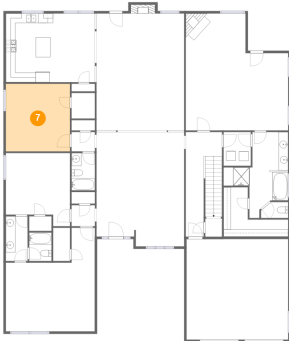

7 Floor 1 - Bedroom

Dimensions: 13'4" x 14'1"
Area: 188 sq. ft
Counted as Living Area:
Yes

Heated: Yes
Finished: Yes
Enclosed: Yes
Contiguous:
Yes
Permitted: Yes
Wet Space: No
Addition: No
Conversion: No