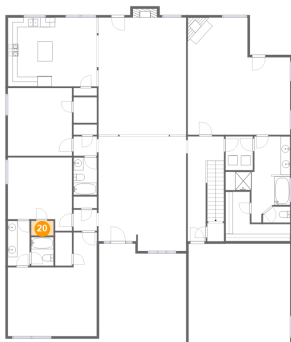

20 Floor 1 - W.i.c.

Dimensions: 4'8" x 3'1"
Area: 14 sq. ft
Counted as Living Area:
Yes

Heated: Yes
Finished: Yes
Enclosed: Yes
Contiguous:
Yes
Permitted: Yes
Wet Space: No
Addition: No
Conversion: No