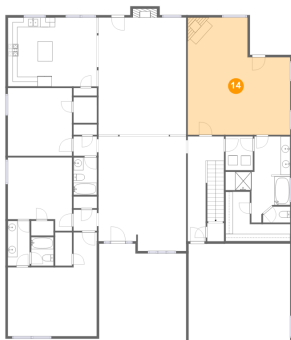

14 Floor 1 - Primary Bedroom

Dimensions: 21'4" x 24'4"
Area: 446 sq. ft
Counted as Living Area:
Yes

Heated: Yes
Finished: Yes
Enclosed: Yes
Contiguous:
Yes
Permitted: Yes
Wet Space: No
Addition: No
Conversion: No