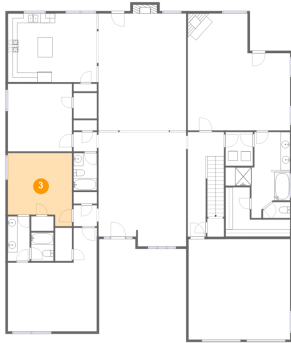

19 Huntingtower Lane, Bellingham, Simpsonville, Greenville County, South Carolina, United

3 Floor 1 - Bedroom

Dimensions: 13'4" x 15'3"
Area: 180 sq. ft
Counted as Living Area:
Yes

Heated: Yes
Finished: Yes
Enclosed: Yes
Contiguous:
Yes
Permitted: Yes
Wet Space: No
Addition: No
Conversion: No