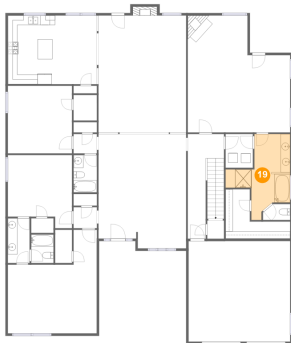

19 Floor 1 - Primary Bath

Dimensions: 11'5" x 17'11"
Area: 140 sq. ft
Counted as Living Area:
Yes

Heated: Yes
Finished: Yes
Enclosed: Yes
Contiguous:
Yes
Permitted: Yes
Wet Space: Yes
Addition: No
Conversion: No