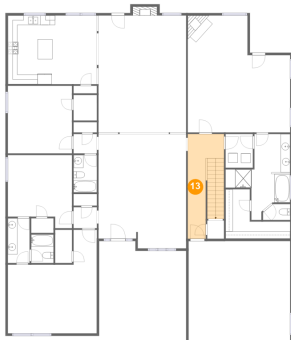

## 13 Floor 1 - Hall

Dimensions: 7'7" x 21'9"  
Area: 146 sq. ft  
Counted as Living Area:  
Yes

Heated: Yes  
Finished: Yes  
Enclosed: Yes  
Contiguous:  
Yes  
Permitted: Yes  
Wet Space: No  
Addition: No  
Conversion: No