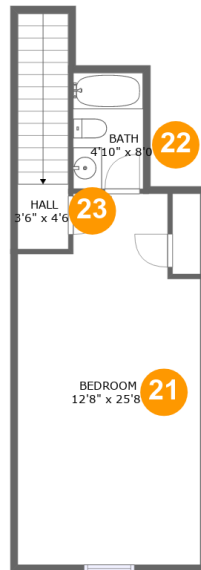

19 Huntingtower Lane, Bellingham, Simpsonville, Greenville County, South Carolina, United

Room Dimensions

Floor 2

Total sqft: 463

Living area: 463

#	Room name	Dimensions	Area (sqft)	Counted as Living Area
21	Bedroom	12'8" x 25'8"	295 sq. ft	Yes
22	Bath	4'10" x 8'0"	39 sq. ft	Yes
23	Hall	3'6" x 4'6"	57 sq. ft	Yes