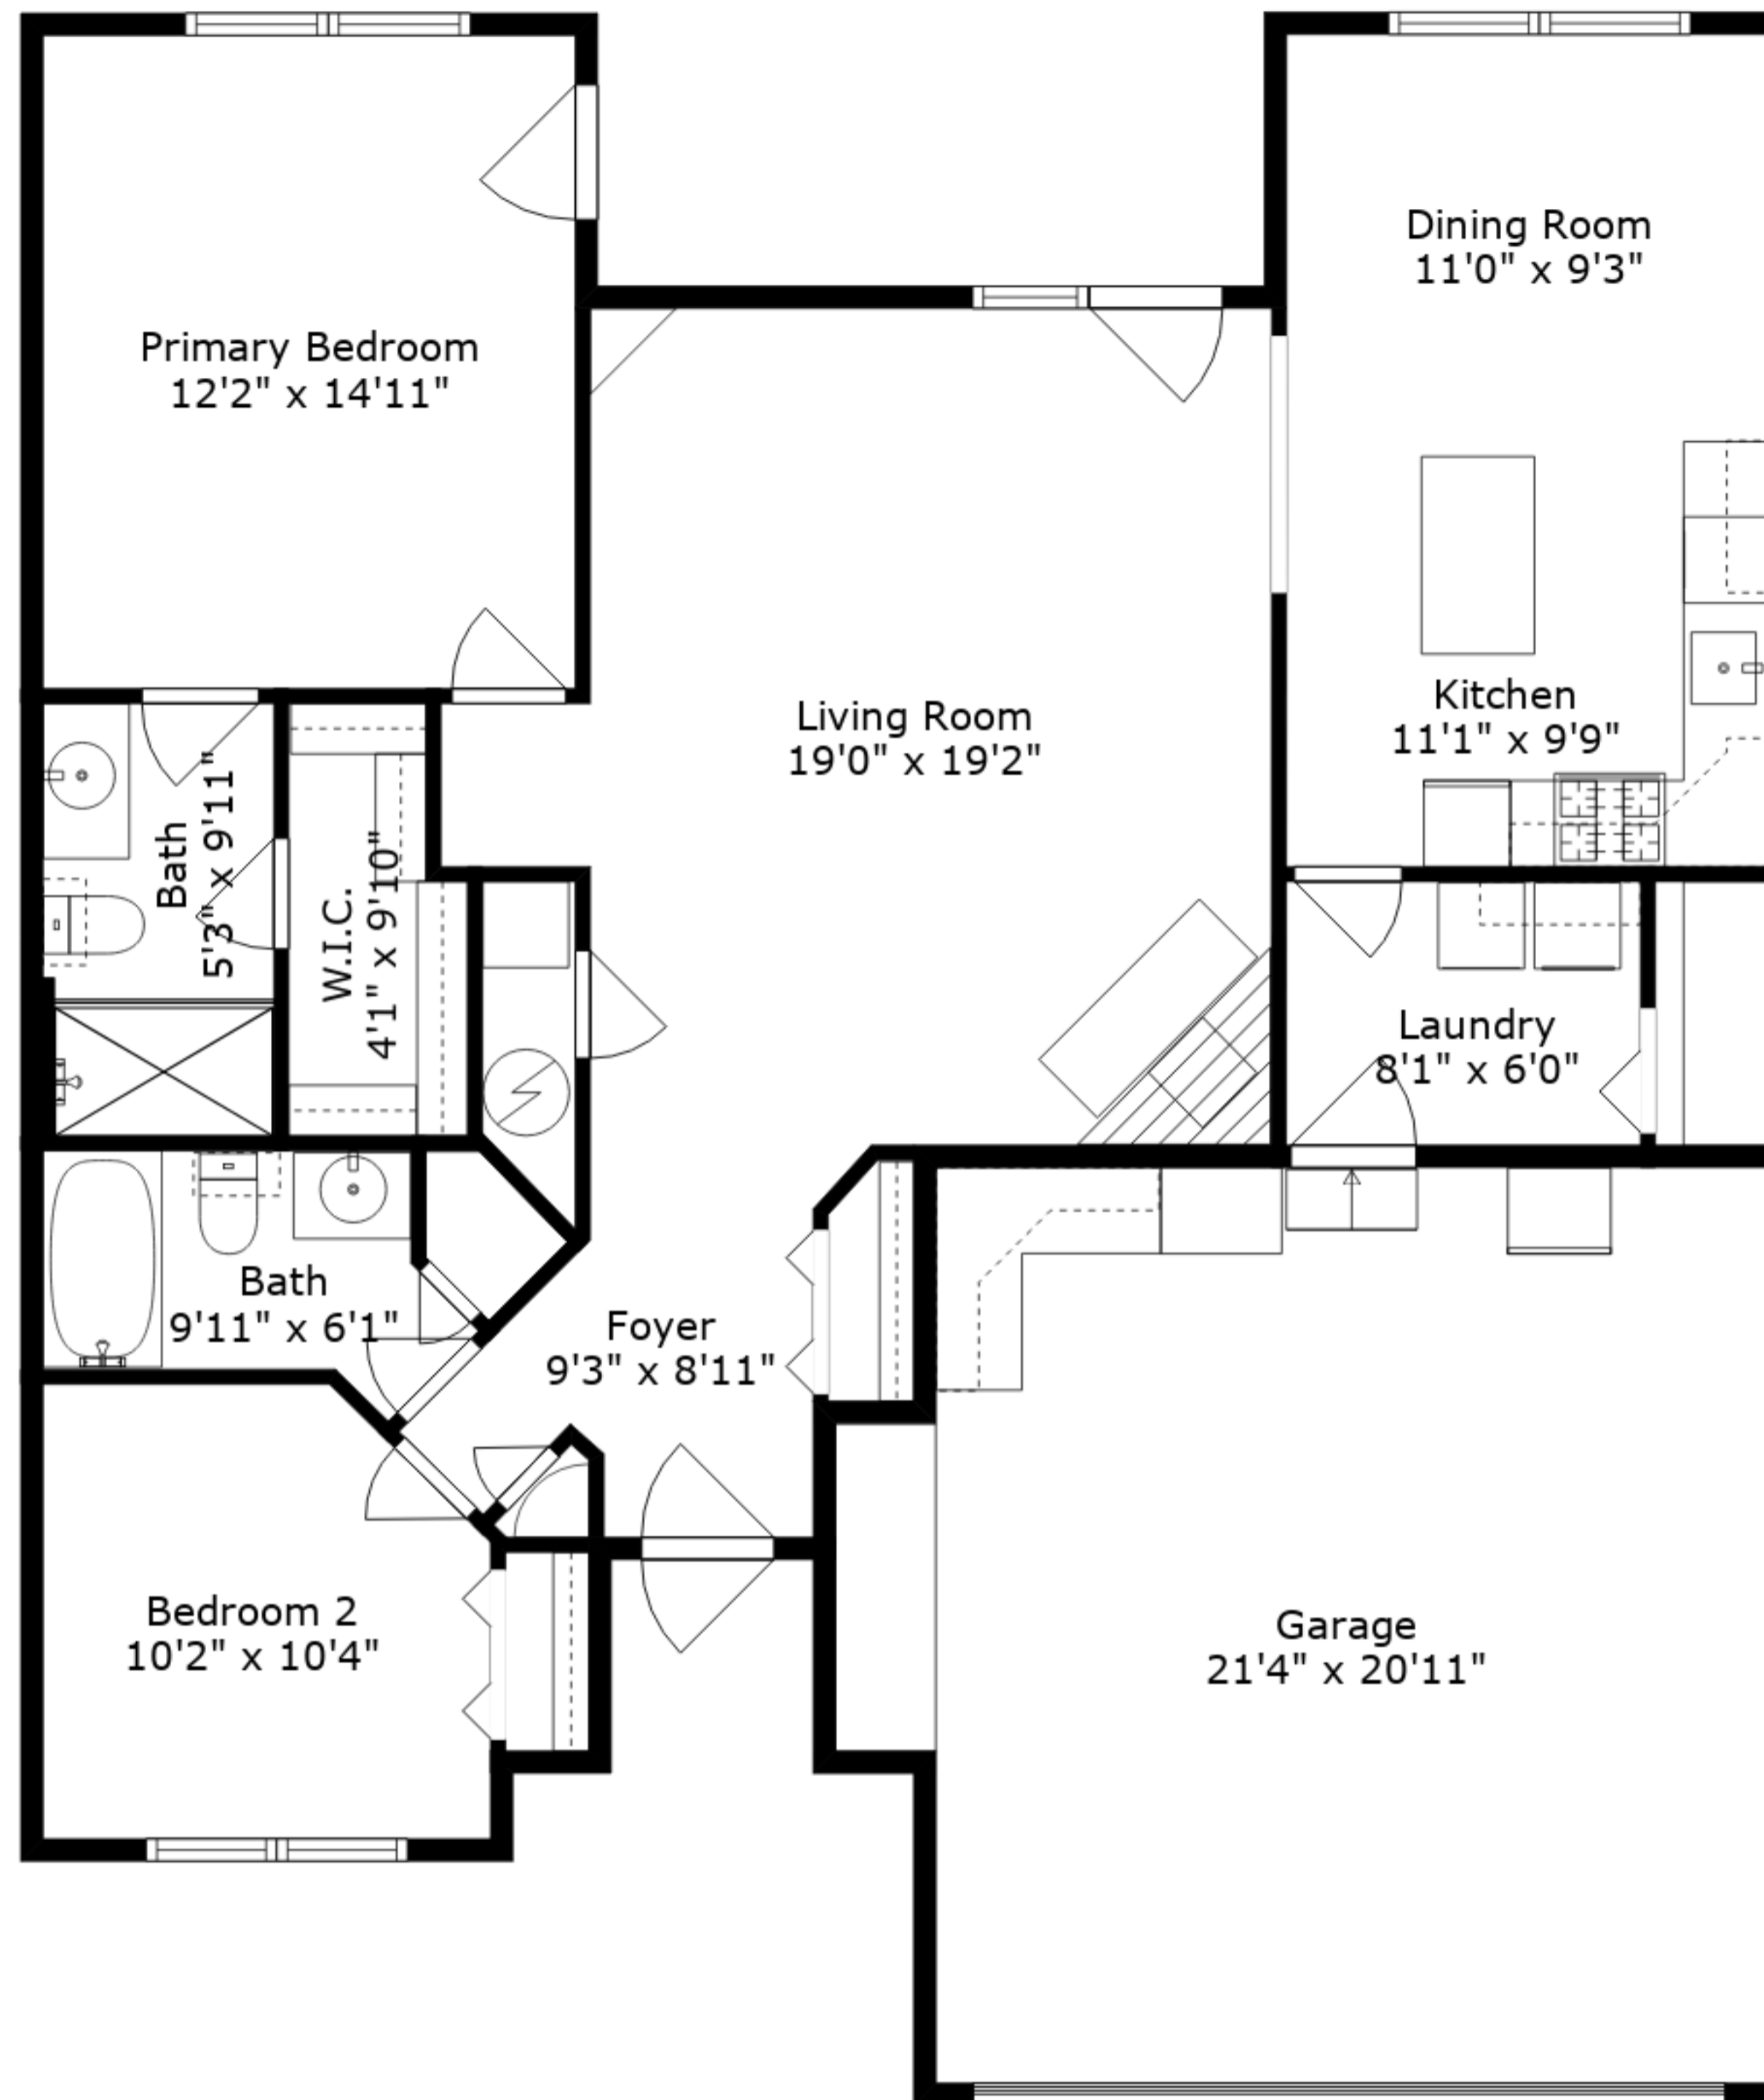

Total GLA: 1240 sq. ft | Total: 1684 sq. ft
 Main floor: 1240 sq. ft (Excluded areas 444 sq. ft)

Sizes And Dimensions Are Approximate. Actual May Vary.

Total GLA: 1240 sq. ft | Total: 1684 sq. ft
 Main floor: 1240 sq. ft (Excluded areas 444 sq. ft)

Sizes And Dimensions Are Approximate. Actual May Vary.