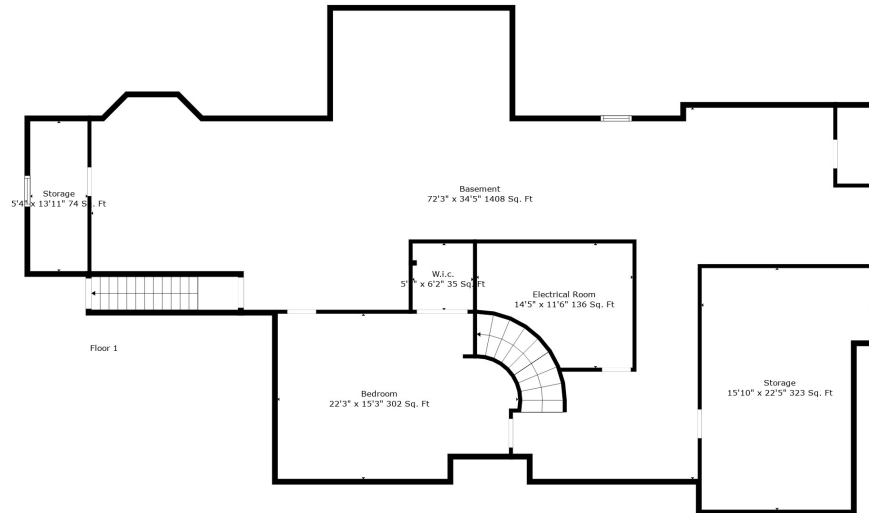

Floor 2

Floor 3

Floor 1

Total scanned area: 6345 sq. ft

Total scanned area: 6345 sq. ft

Total scanned area: 6345 sq. ft

Measurements Are Calculated By Cubicasa Technology. Deemed Highly Reliable But Not Guaranteed.

Total scanned area: 6345 sq. ft

Measurements Are Calculated By Cubicasa Technology. Deemed Highly Reliable But Not Guaranteed.