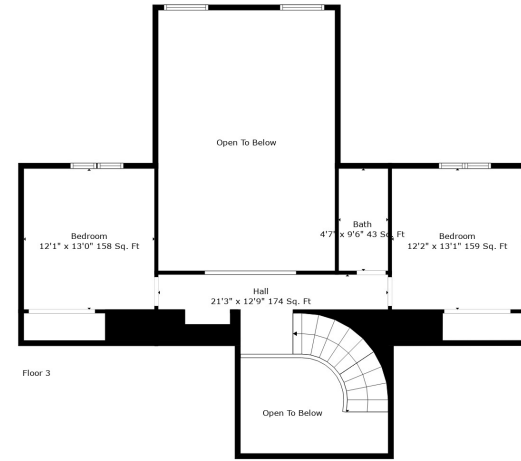

Floor 2

Floor 3

Floor 1

Total scanned area: 6345 sq. ft

Total scanned area: 6345 sq. ft

Total scanned area: 6345 sq. ft

Measurements Are Calculated By Cubicasa Technology. Deemed Highly Reliable But Not Guaranteed.

Total scanned area: 6345 sq. ft

Measurements Are Calculated By Cubicasa Technology. Deemed Highly Reliable But Not Guaranteed.