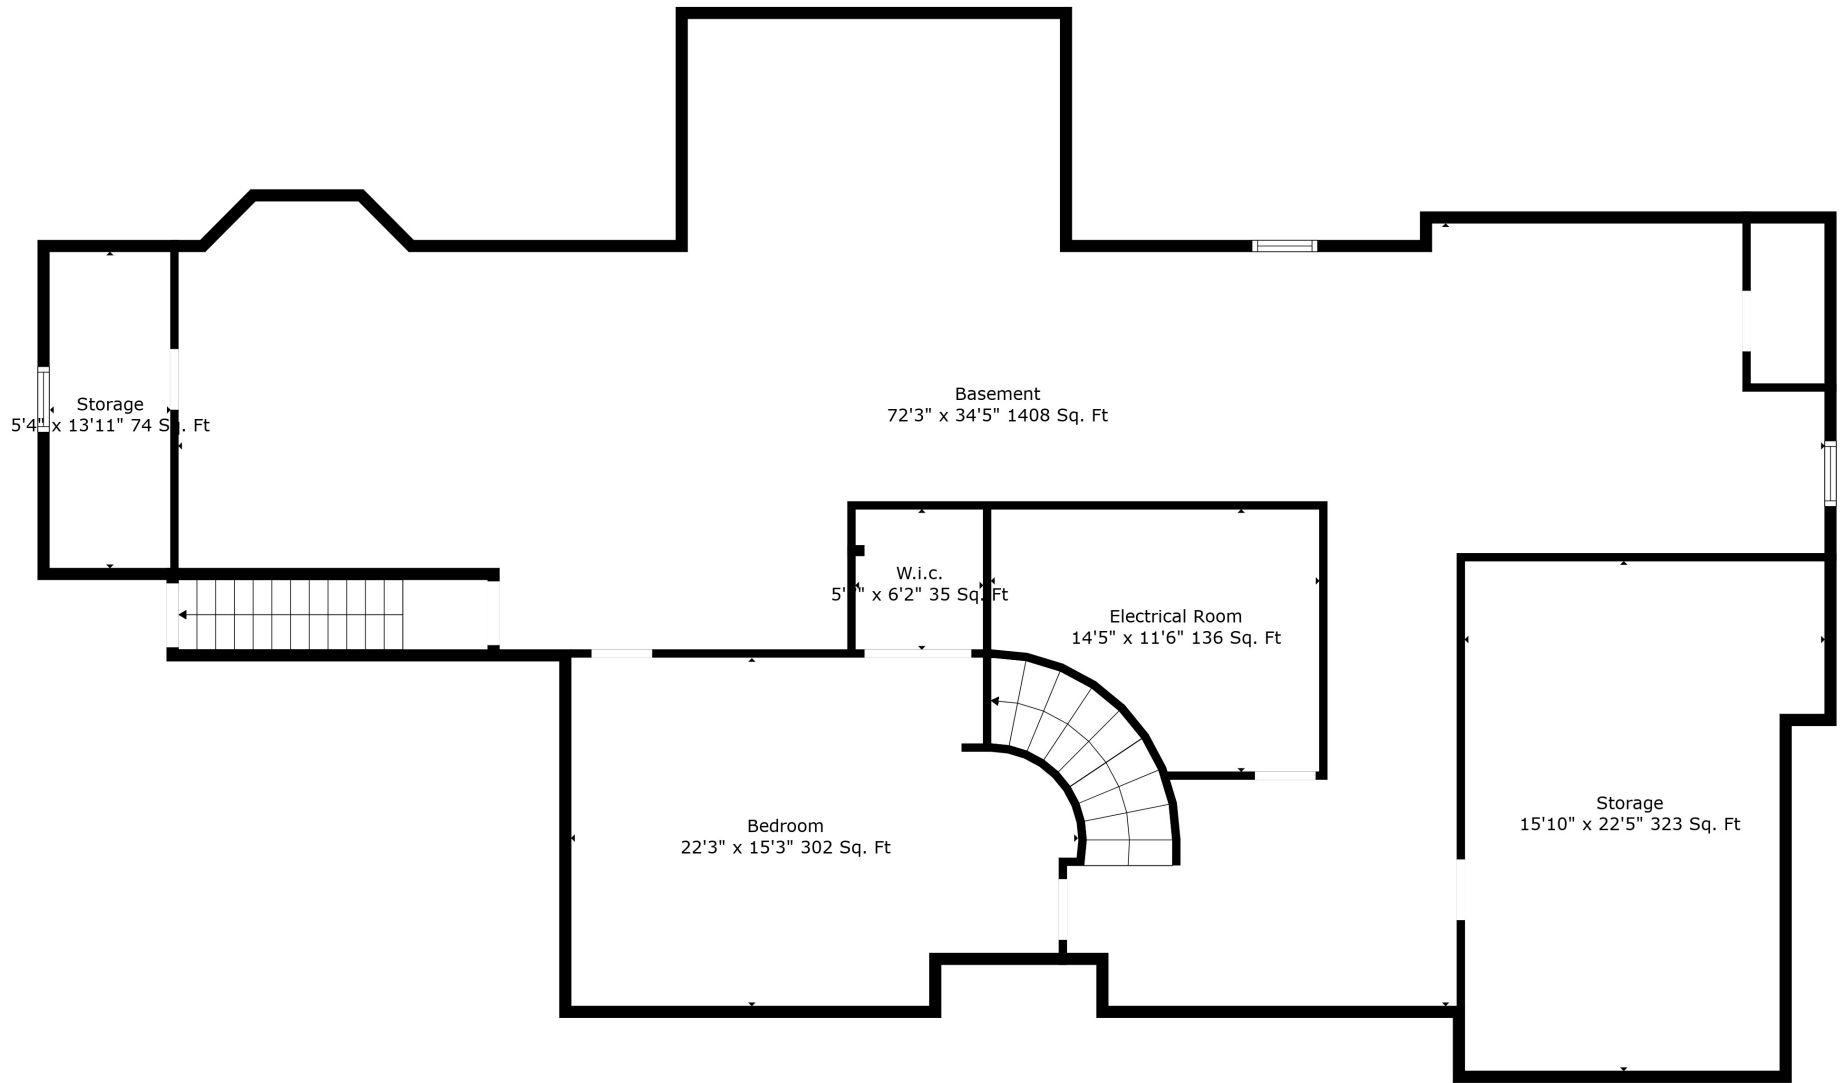

Floor 2

Floor 3

Floor 1

Total scanned area: 6345 sq. ft

Total scanned area: 6345 sq. ft

Total scanned area: 6345 sq. ft

Measurements Are Calculated By Cubicasa Technology. Deemed Highly Reliable But Not Guaranteed.

Total scanned area: 6345 sq. ft

Measurements Are Calculated By Cubicasa Technology. Deemed Highly Reliable But Not Guaranteed.