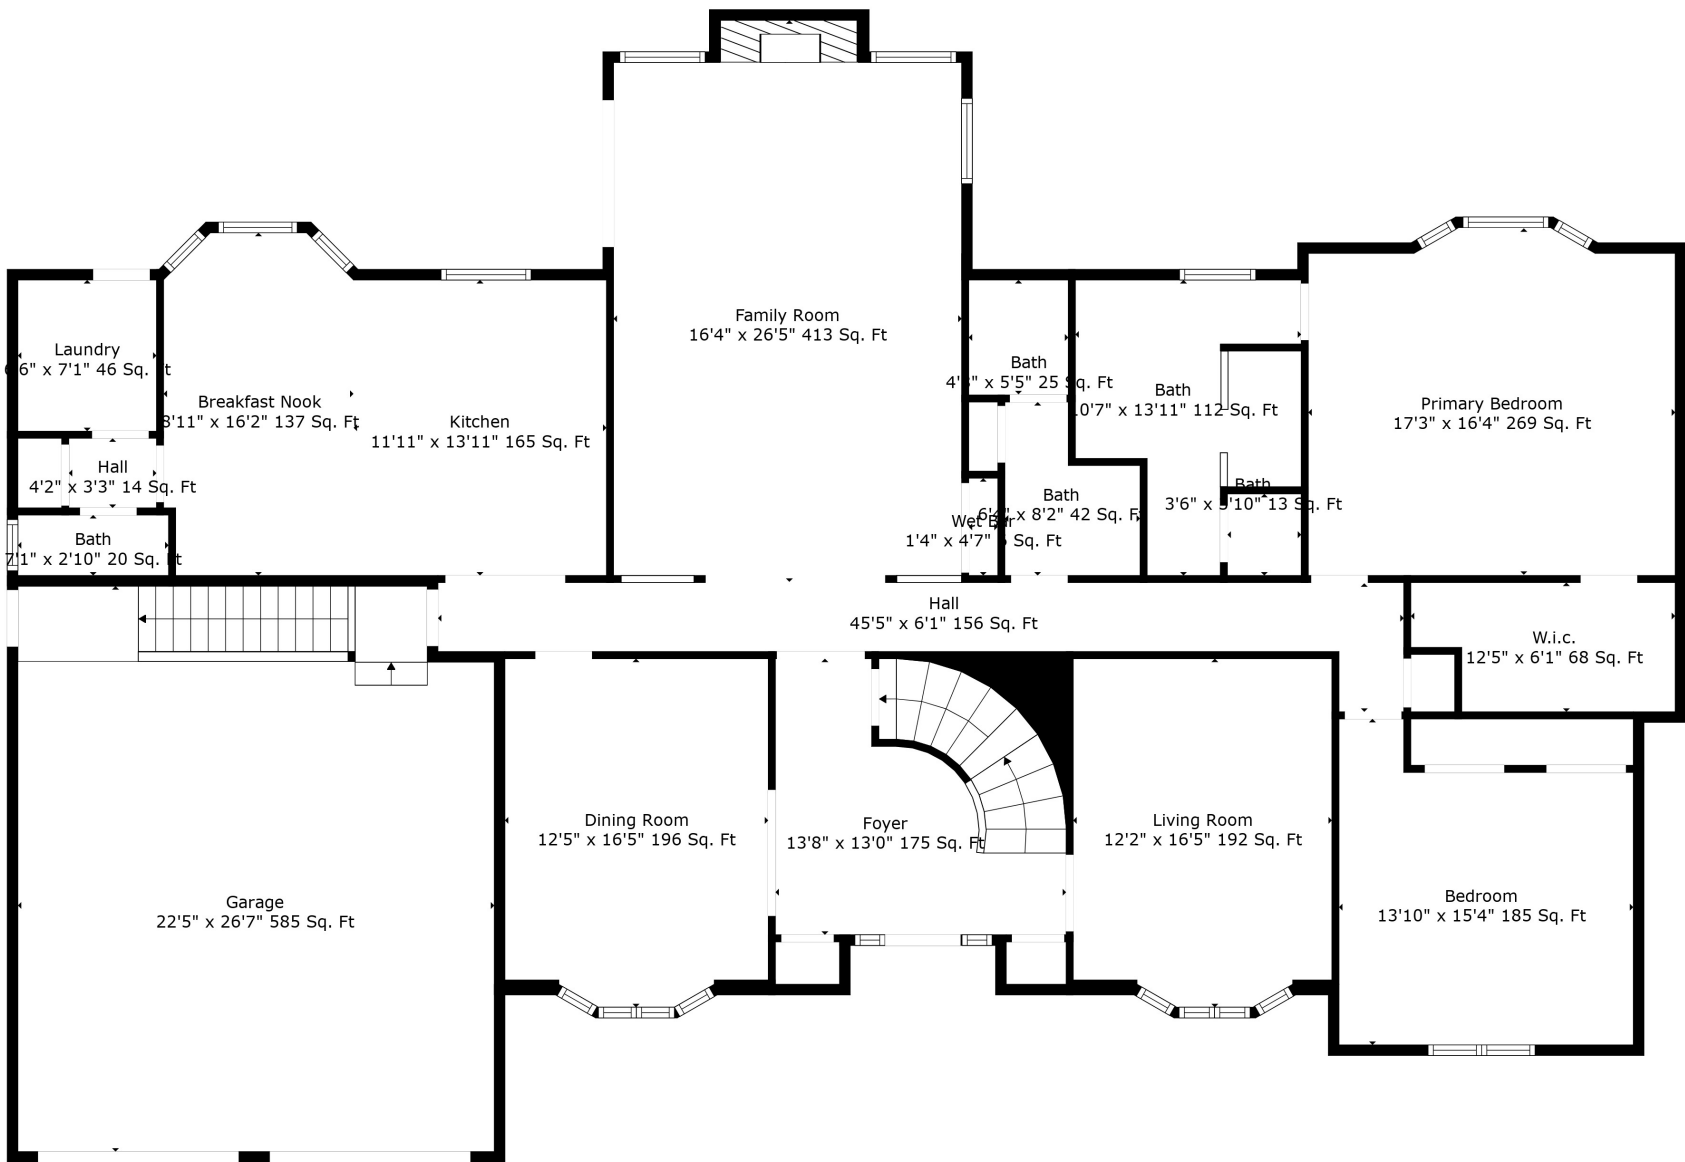

Floor 2

Floor 3

Floor 1

Total scanned area: 6345 sq. ft

Total scanned area: 6345 sq. ft

Total scanned area: 6345 sq. ft

Measurements Are Calculated By Cubicasa Technology. Deemed Highly Reliable But Not Guaranteed.

Total scanned area: 6345 sq. ft

Measurements Are Calculated By Cubicasa Technology. Deemed Highly Reliable But Not Guaranteed.