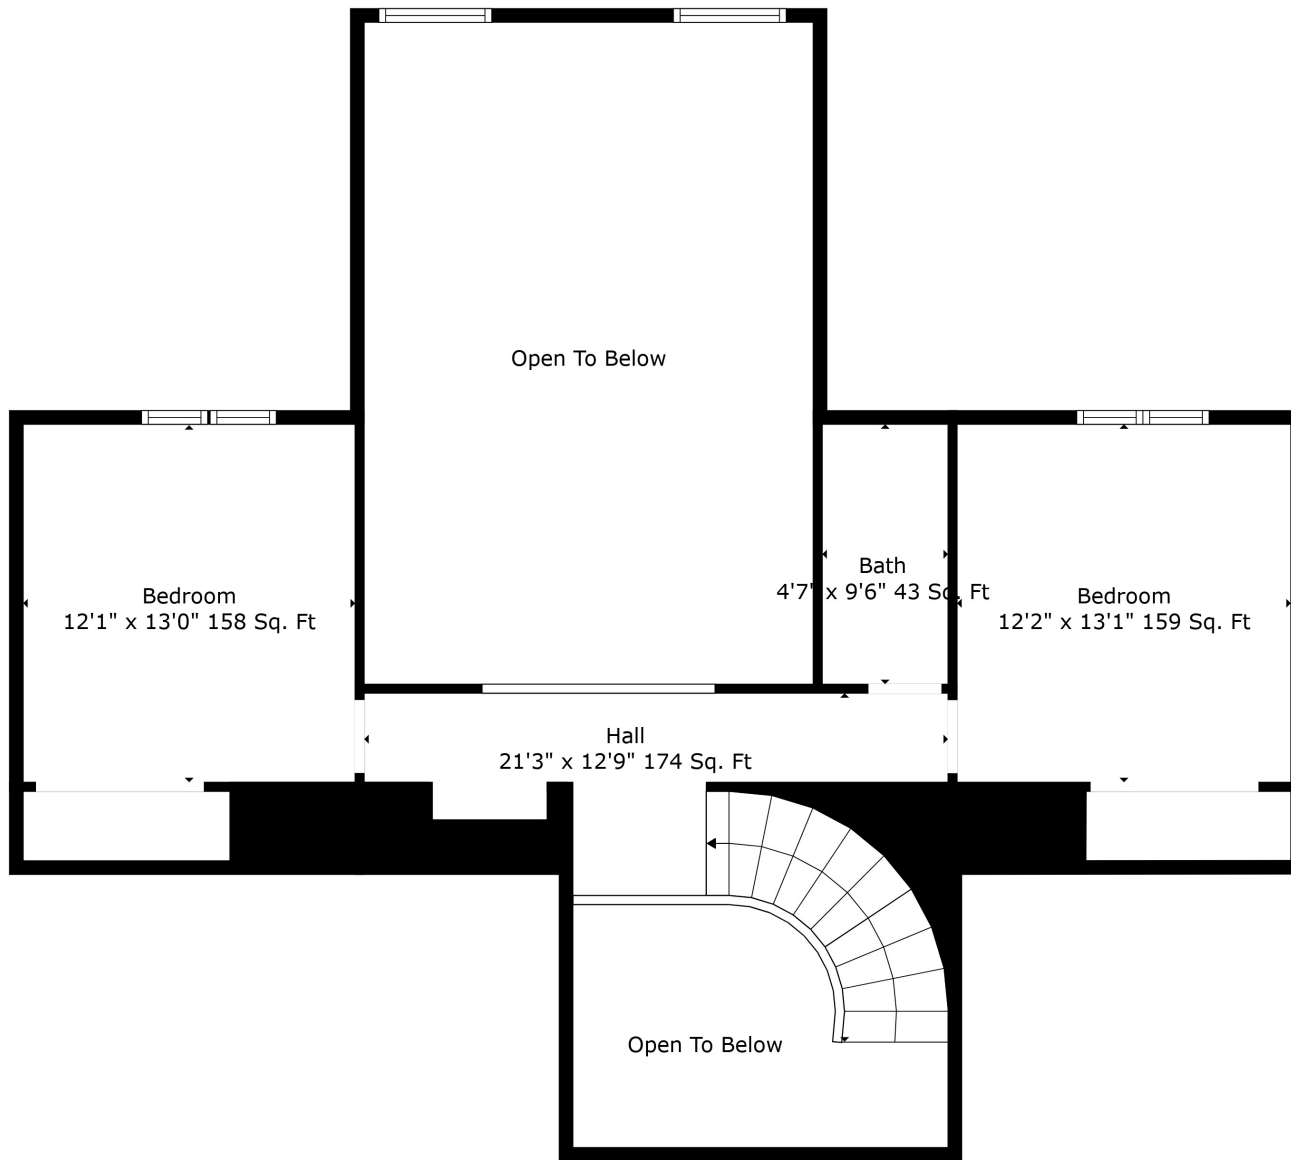

Floor 2

Floor 3

Floor 1

Total scanned area: 6345 sq. ft

Total scanned area: 6345 sq. ft

Total scanned area: 6345 sq. ft

Measurements Are Calculated By Cubicasa Technology. Deemed Highly Reliable But Not Guaranteed.

Total scanned area: 6345 sq. ft

Measurements Are Calculated By Cubicasa Technology. Deemed Highly Reliable But Not Guaranteed.