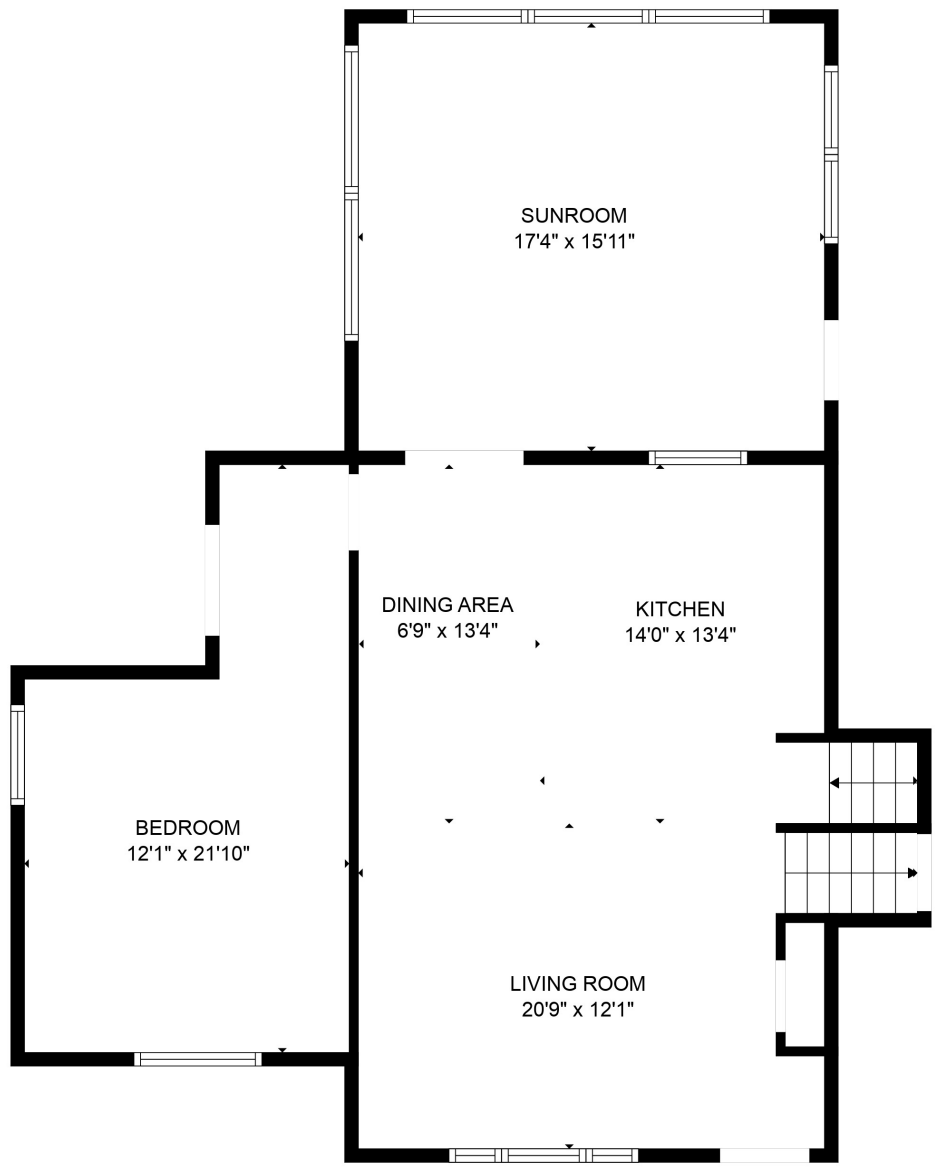

Total scanned area: 2842 sq. ft

SIZES AND DIMENSIONS ARE APPROXIMATE. ACTUAL MAY VARY.

Total scanned area: 2842 sq. ft

SIZES AND DIMENSIONS ARE APPROXIMATE. ACTUAL MAY VARY.

Total scanned area: 2842 sq. ft

SIZES AND DIMENSIONS ARE APPROXIMATE. ACTUAL MAY VARY.

Total scanned area: 2842 sq. ft

SIZES AND DIMENSIONS ARE APPROXIMATE. ACTUAL MAY VARY.