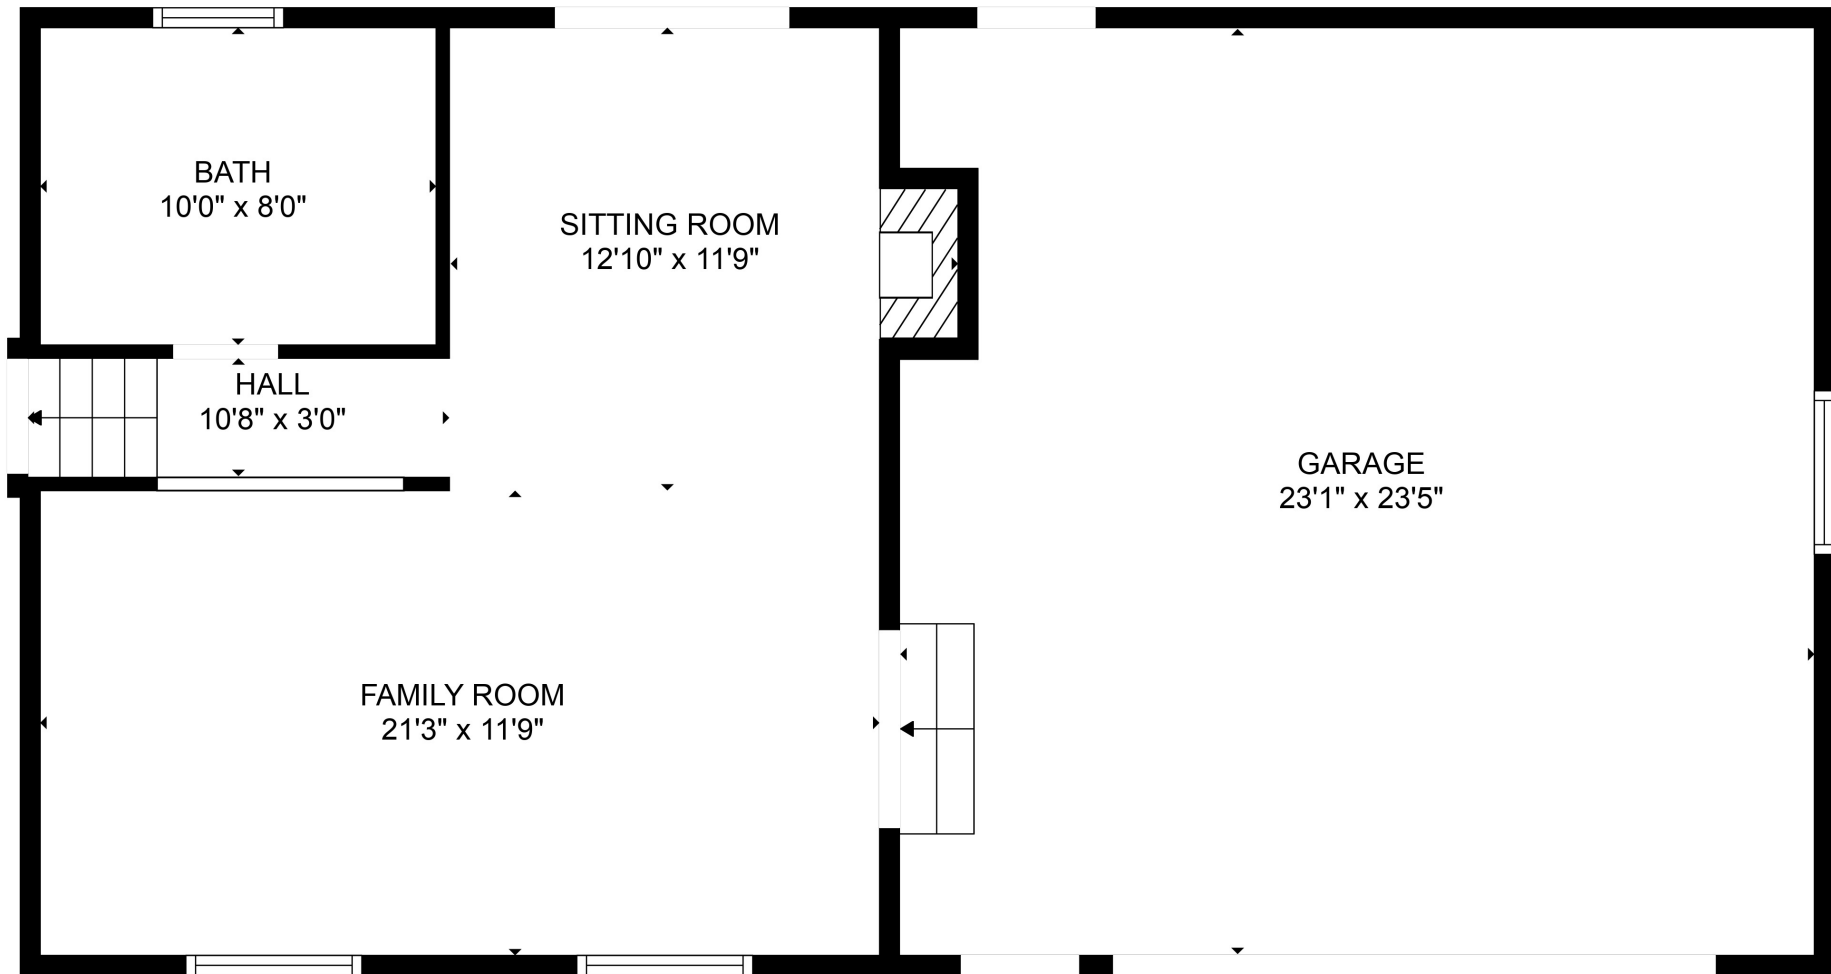

Total scanned area: 2842 sq. ft

SIZES AND DIMENSIONS ARE APPROXIMATE. ACTUAL MAY VARY.

Total scanned area: 2842 sq. ft

SIZES AND DIMENSIONS ARE APPROXIMATE. ACTUAL MAY VARY.

Total scanned area: 2842 sq. ft

SIZES AND DIMENSIONS ARE APPROXIMATE. ACTUAL MAY VARY.

Total scanned area: 2842 sq. ft

SIZES AND DIMENSIONS ARE APPROXIMATE. ACTUAL MAY VARY.