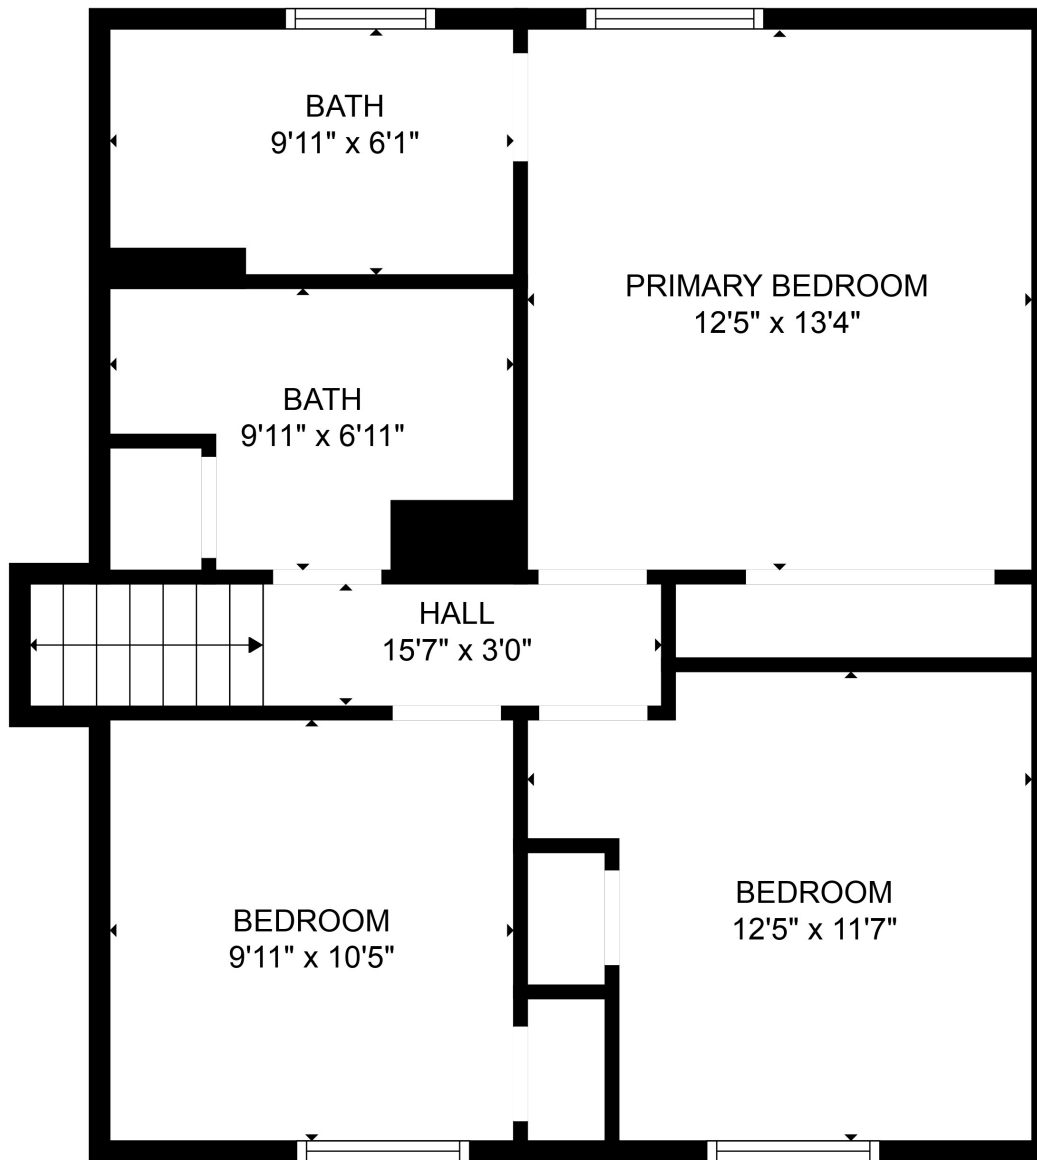

Total scanned area: 2842 sq. ft

SIZES AND DIMENSIONS ARE APPROXIMATE. ACTUAL MAY VARY.

Total scanned area: 2842 sq. ft

SIZES AND DIMENSIONS ARE APPROXIMATE. ACTUAL MAY VARY.

Total scanned area: 2842 sq. ft

SIZES AND DIMENSIONS ARE APPROXIMATE. ACTUAL MAY VARY.

Total scanned area: 2842 sq. ft

SIZES AND DIMENSIONS ARE APPROXIMATE. ACTUAL MAY VARY.