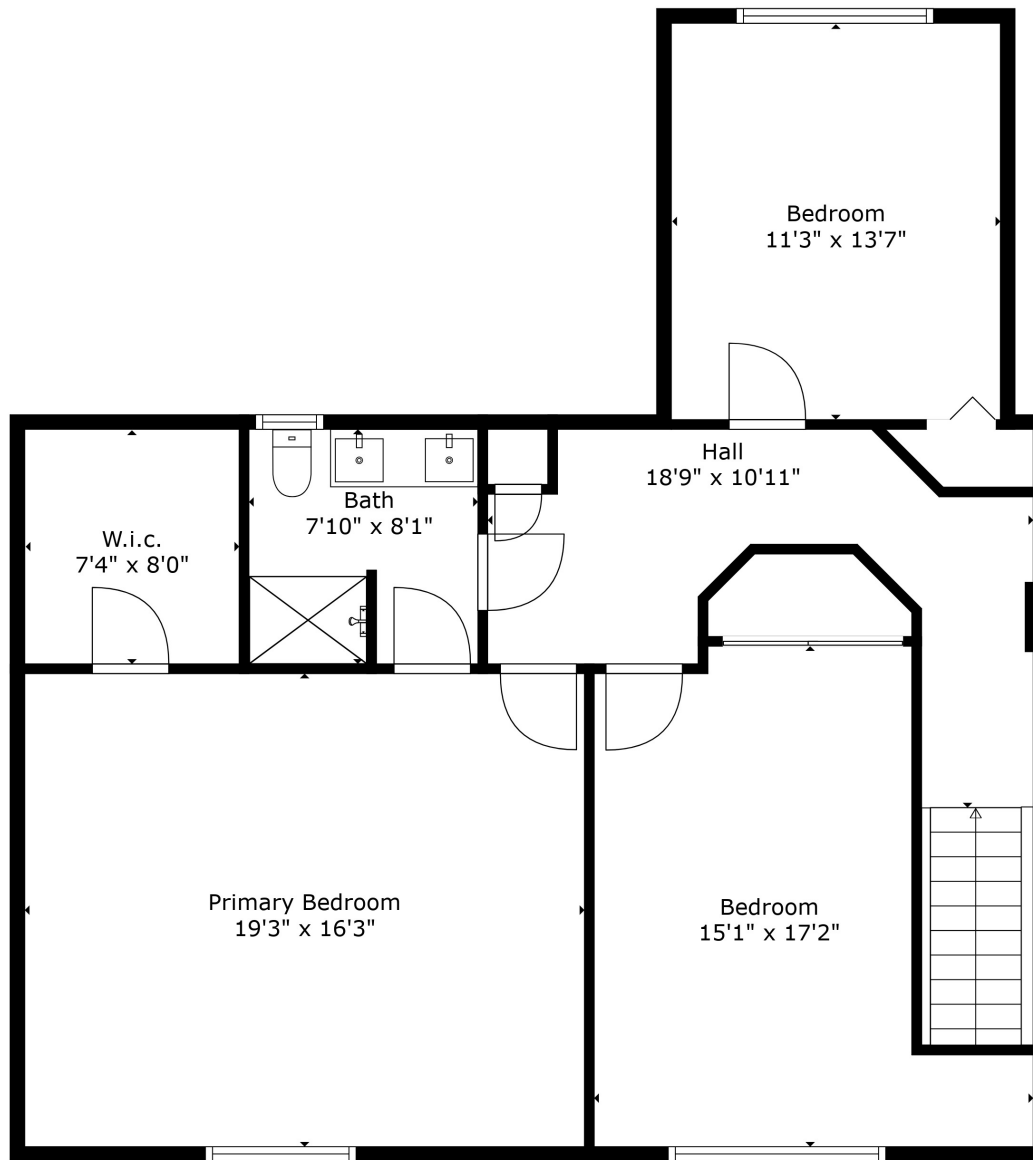

GROSS INTERNAL AREA
 Below Ground: 342 sq. ft, FLOOR 2: 781 sq. ft, FLOOR 3: 1010 sq. ft
 EXCLUDED AREAS: UNDEFINED: 48 sq. ft, GARAGE: 239 sq. ft, LAUNDRY ROOM: 184 sq. ft,
 PORCH: 37 sq. ft, PATIO: 370 sq. ft
 TOTAL: 2133 sq. ft

Measurements Are Calculated By Cubicasa Technology. Deemed Highly Reliable But Not Guaranteed.

GROSS INTERNAL AREA
 Below Ground: 342 sq. ft, FLOOR 2: 781 sq. ft, FLOOR 3: 1010 sq. ft
 EXCLUDED AREAS: UNDEFINED: 48 sq. ft, GARAGE: 239 sq. ft, LAUNDRY ROOM: 184 sq. ft,
 PORCH: 37 sq. ft, PATIO: 370 sq. ft
 TOTAL: 2133 sq. ft

Measurements Are Calculated By Cubicasa Technology. Deemed Highly Reliable But Not Guaranteed.

Garage
10'3" x 23'3"

Laundry Room
22'6" x 14'5"

Family Room
22'6" x 16'9"

GROSS INTERNAL AREA
 Below Ground: 342 sq. ft, FLOOR 2: 781 sq. ft, FLOOR 3: 1010 sq. ft
 EXCLUDED AREAS: UNDEFINED: 48 sq. ft, GARAGE: 239 sq. ft, LAUNDRY ROOM: 184 sq. ft,
 PORCH: 37 sq. ft, PATIO: 370 sq. ft
 TOTAL: 2133 sq. ft