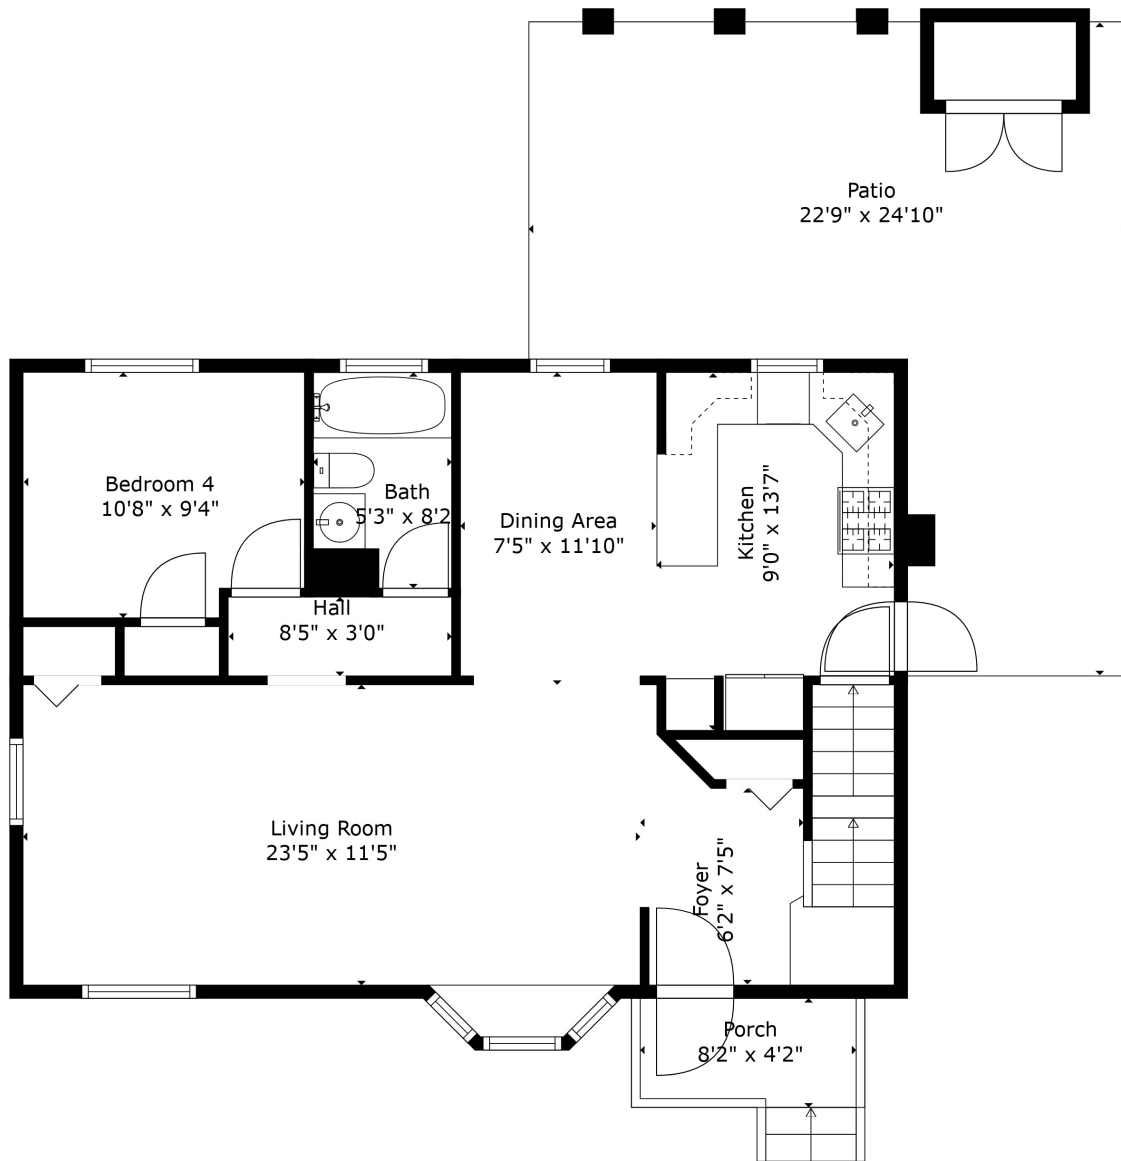

GROSS INTERNAL AREA
 Below Ground: 342 sq. ft, FLOOR 2: 781 sq. ft, FLOOR 3: 1010 sq. ft
 EXCLUDED AREAS: UNDEFINED: 48 sq. ft, GARAGE: 239 sq. ft, LAUNDRY ROOM: 184 sq. ft,
 PORCH: 37 sq. ft, PATIO: 370 sq. ft
 TOTAL: 2133 sq. ft

Measurements Are Calculated By Cubicasa Technology. Deemed Highly Reliable But Not Guaranteed.

GROSS INTERNAL AREA
 Below Ground: 342 sq. ft, FLOOR 2: 781 sq. ft, FLOOR 3: 1010 sq. ft
 EXCLUDED AREAS: UNDEFINED: 48 sq. ft, GARAGE: 239 sq. ft, LAUNDRY ROOM: 184 sq. ft,
 PORCH: 37 sq. ft, PATIO: 370 sq. ft
 TOTAL: 2133 sq. ft

Measurements Are Calculated By Cubicasa Technology. Deemed Highly Reliable But Not Guaranteed.

Garage
10'3" x 23'3"

Laundry Room
22'6" x 14'5"

Family Room
22'6" x 16'9"

GROSS INTERNAL AREA
 Below Ground: 342 sq. ft, FLOOR 2: 781 sq. ft, FLOOR 3: 1010 sq. ft
 EXCLUDED AREAS: UNDEFINED: 48 sq. ft, GARAGE: 239 sq. ft, LAUNDRY ROOM: 184 sq. ft,
 PORCH: 37 sq. ft, PATIO: 370 sq. ft
 TOTAL: 2133 sq. ft