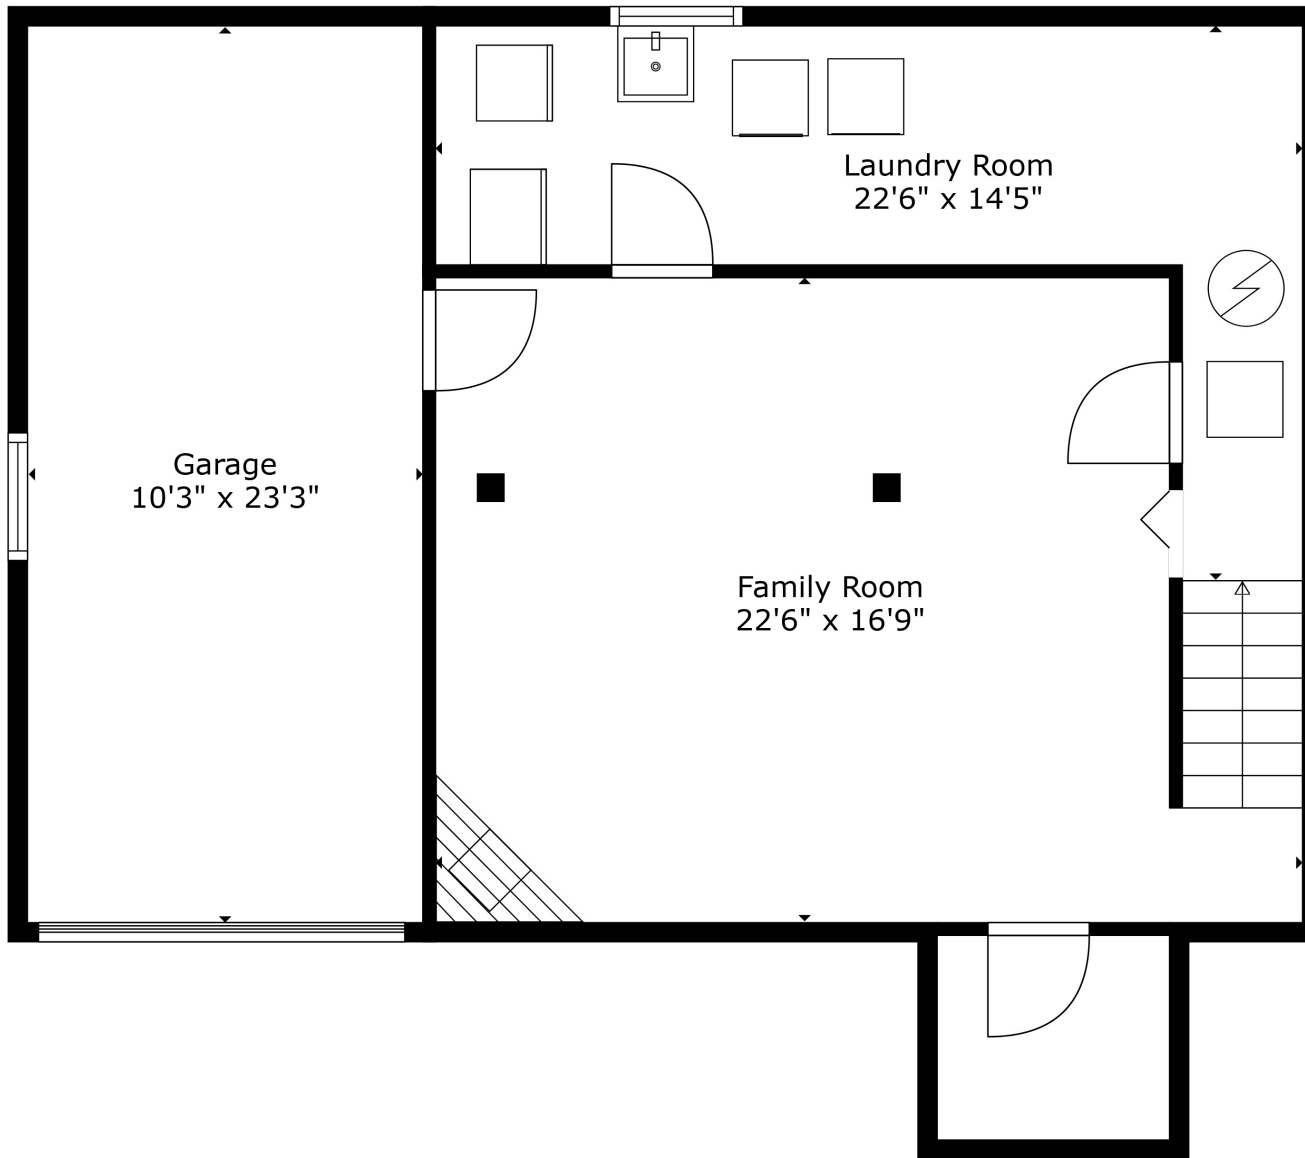

GROSS INTERNAL AREA
 Below Ground: 342 sq. ft, FLOOR 2: 781 sq. ft, FLOOR 3: 1010 sq. ft
 EXCLUDED AREAS: UNDEFINED: 48 sq. ft, GARAGE: 239 sq. ft, LAUNDRY ROOM: 184 sq. ft,
 PORCH: 37 sq. ft, PATIO: 370 sq. ft
 TOTAL: 2133 sq. ft

Measurements Are Calculated By Cubicasa Technology. Deemed Highly Reliable But Not Guaranteed.

GROSS INTERNAL AREA
 Below Ground: 342 sq. ft, FLOOR 2: 781 sq. ft, FLOOR 3: 1010 sq. ft
 EXCLUDED AREAS: UNDEFINED: 48 sq. ft, GARAGE: 239 sq. ft, LAUNDRY ROOM: 184 sq. ft,
 PORCH: 37 sq. ft, PATIO: 370 sq. ft
 TOTAL: 2133 sq. ft

Measurements Are Calculated By Cubicasa Technology. Deemed Highly Reliable But Not Guaranteed.

Garage
10'3" x 23'3"

Laundry Room
22'6" x 14'5"

Family Room
22'6" x 16'9"

GROSS INTERNAL AREA
 Below Ground: 342 sq. ft, FLOOR 2: 781 sq. ft, FLOOR 3: 1010 sq. ft
 EXCLUDED AREAS: UNDEFINED: 48 sq. ft, GARAGE: 239 sq. ft, LAUNDRY ROOM: 184 sq. ft,
 PORCH: 37 sq. ft, PATIO: 370 sq. ft
 TOTAL: 2133 sq. ft