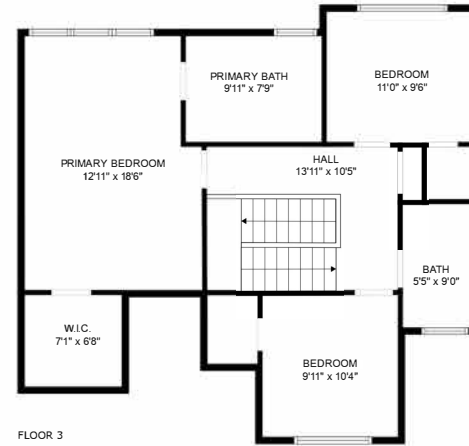

FLOOR 2

FLOOR 3

FLOOR 1

### Estimated areas

FLOOR 1: 1017 sq. ft (UNFINISHED)

FLOOR 2: 1021 sq. ft

FLOOR 3: 895 sq. ft

TOTAL: 2945 sq. ft

TOTAL FINISHED : 1916 sq. ft

Sizes and dimensions may have a slight variation from actual sizes. E&O Insured.

**Estimated areas**

FLOOR 1: 1017 sq. ft (UNFINISHED)

FLOOR 2: 1021 sq. ft

FLOOR 3: 895 sq. ft

TOTAL: 2945 sq. ft

TOTAL FINISHED : 1916 sq. ft

Sizes and dimensions may have a slight variation from actual sizes. E&O Insured.

**Estimated areas**

FLOOR 1: 1017 sq. ft (UNFINISHED)

FLOOR 2: 1021 sq. ft

FLOOR 3: 895 sq. ft

TOTAL: 2945 sq. ft

TOTAL FINISHED : 1916 sq. ftt

Sizes and dimensions may have a slight variation from actual sizes. E&O Insured.