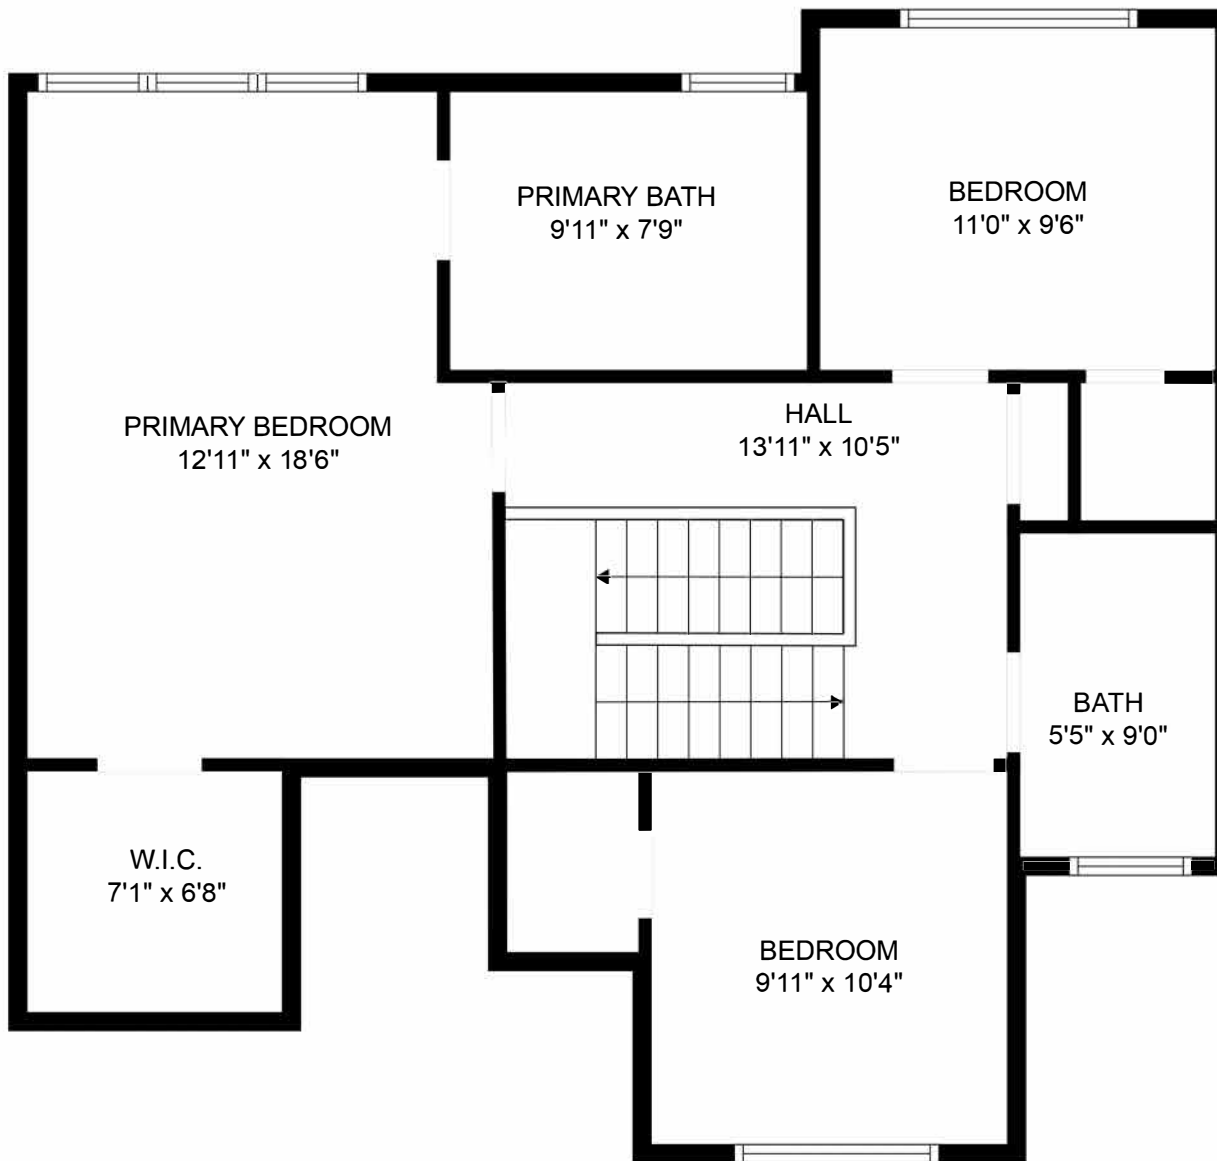

FLOOR 2

FLOOR 3

FLOOR 1

### Estimated areas

FLOOR 1: 1017 sq. ft (UNFINISHED)

FLOOR 2: 1021 sq. ft

FLOOR 3: 895 sq. ft

TOTAL: 2945 sq. ft

TOTAL FINISHED : 1916 sq. ft

Sizes and dimensions may have a slight variation from actual sizes. E&O Insured.

**Estimated areas**

FLOOR 1: 1017 sq. ft (UNFINISHED)

FLOOR 2: 1021 sq. ft

FLOOR 3: 895 sq. ft

TOTAL: 2945 sq. ft

TOTAL FINISHED : 1916 sq. ft

Sizes and dimensions may have a slight variation from actual sizes. E&O Insured.

**Estimated areas**

FLOOR 1: 1017 sq. ft (UNFINISHED)

FLOOR 2: 1021 sq. ft

FLOOR 3: 895 sq. ft

TOTAL: 2945 sq. ft

TOTAL FINISHED : 1916 sq. ftt

Sizes and dimensions may have a slight variation from actual sizes. E&O Insured.