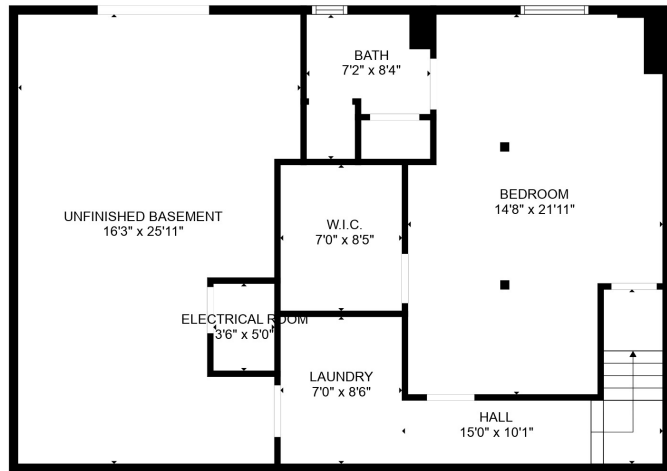

FLOOR 2

FLOOR 3

FLOOR 1

Total scanned area: 2672 sq. ft

MEASUREMENTS ARE CALCULATED BY CUBICASA TECHNOLOGY. DEEMED HIGHLY RELIABLE BUT NOT GUARANTEED.

Total scanned area: 2672 sq. ft

MEASUREMENTS ARE CALCULATED BY CUBICASA TECHNOLOGY. DEEMED HIGHLY RELIABLE BUT NOT GUARANTEED.

Total scanned area: 2672 sq. ft

MEASUREMENTS ARE CALCULATED BY CUBICASA TECHNOLOGY. DEEMED HIGHLY RELIABLE BUT NOT GUARANTEED.

Total scanned area: 2672 sq. ft

MEASUREMENTS ARE CALCULATED BY CUBICASA TECHNOLOGY. DEEMED HIGHLY RELIABLE BUT NOT GUARANTEED.