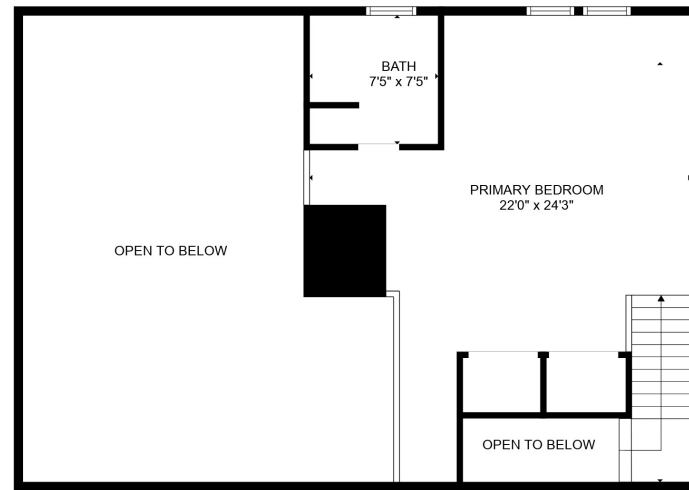

FLOOR 2

FLOOR 3

FLOOR 1

Total scanned area: 2672 sq. ft

MEASUREMENTS ARE CALCULATED BY CUBICASA TECHNOLOGY. DEEMED HIGHLY RELIABLE BUT NOT GUARANTEED.

Total scanned area: 2672 sq. ft

MEASUREMENTS ARE CALCULATED BY CUBICASA TECHNOLOGY. DEEMED HIGHLY RELIABLE BUT NOT GUARANTEED.

Total scanned area: 2672 sq. ft

MEASUREMENTS ARE CALCULATED BY CUBICASA TECHNOLOGY. DEEMED HIGHLY RELIABLE BUT NOT GUARANTEED.

Total scanned area: 2672 sq. ft

MEASUREMENTS ARE CALCULATED BY CUBICASA TECHNOLOGY. DEEMED HIGHLY RELIABLE BUT NOT GUARANTEED.