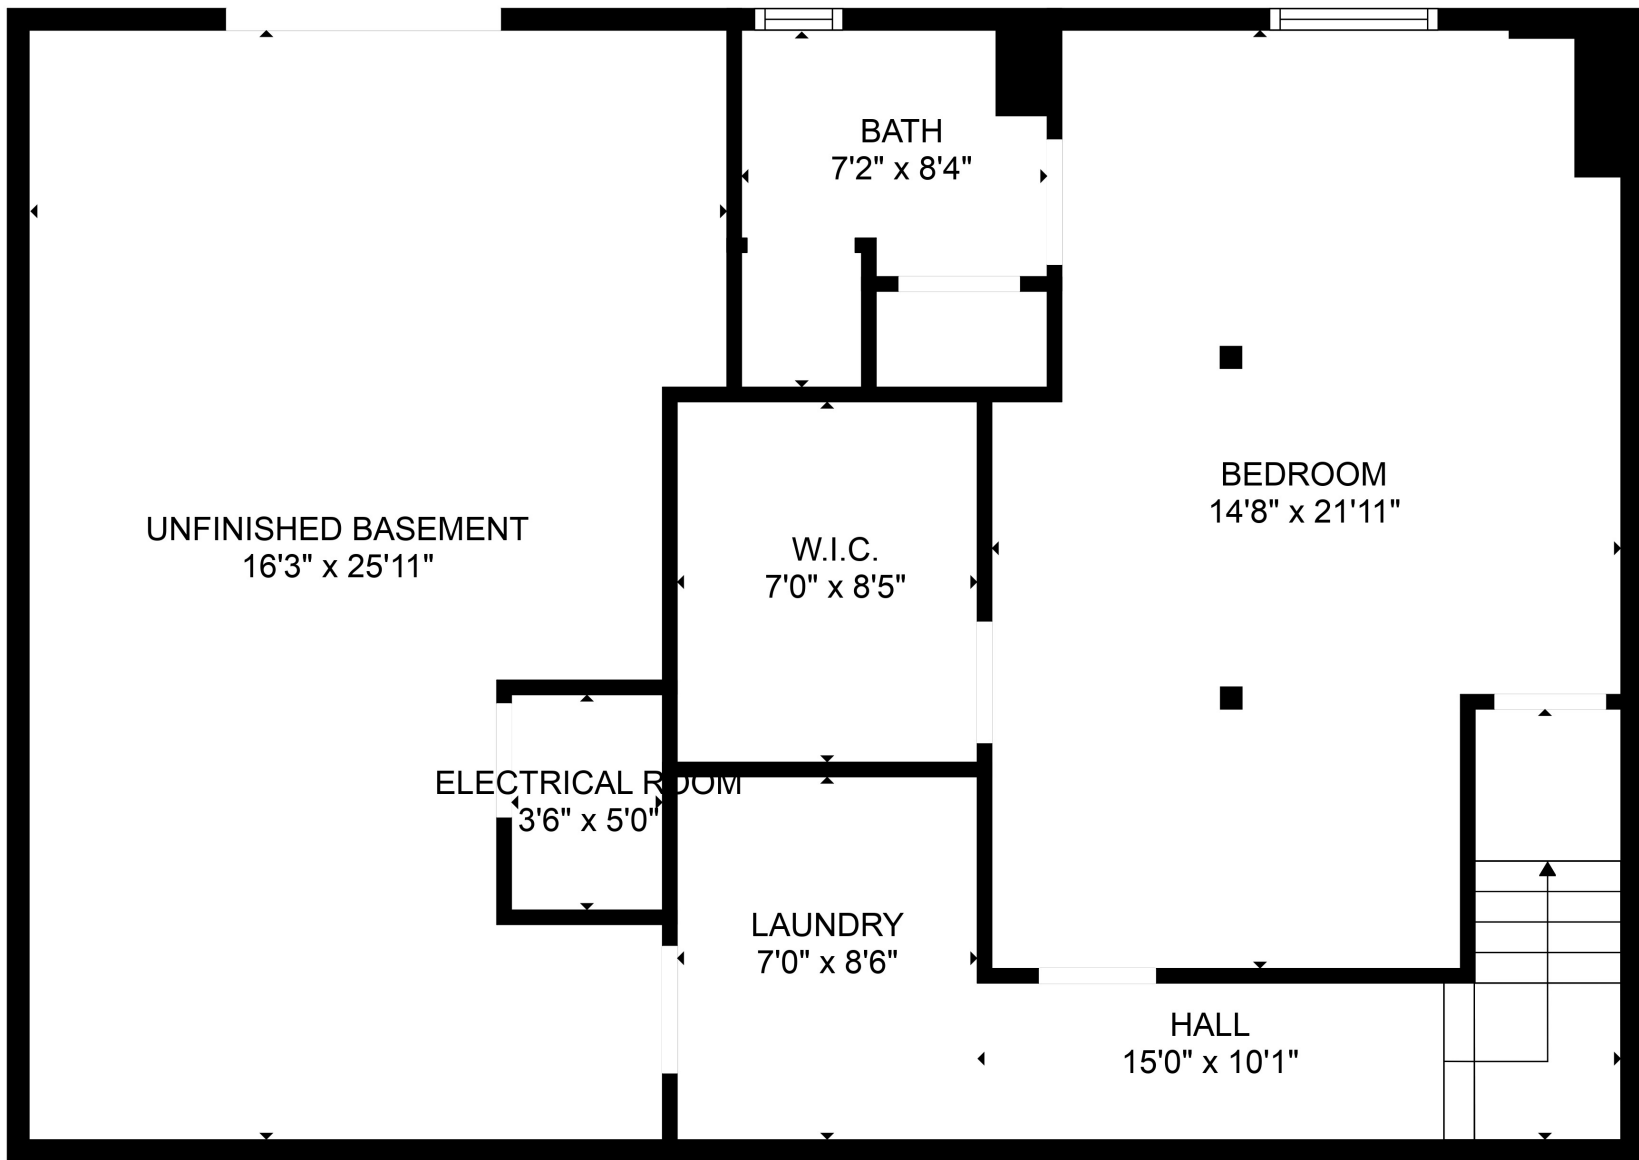

FLOOR 2

FLOOR 3

FLOOR 1

Total scanned area: 2672 sq. ft

MEASUREMENTS ARE CALCULATED BY CUBICASA TECHNOLOGY. DEEMED HIGHLY RELIABLE BUT NOT GUARANTEED.

Total scanned area: 2672 sq. ft

MEASUREMENTS ARE CALCULATED BY CUBICASA TECHNOLOGY. DEEMED HIGHLY RELIABLE BUT NOT GUARANTEED.

Total scanned area: 2672 sq. ft

MEASUREMENTS ARE CALCULATED BY CUBICASA TECHNOLOGY. DEEMED HIGHLY RELIABLE BUT NOT GUARANTEED.

Total scanned area: 2672 sq. ft

MEASUREMENTS ARE CALCULATED BY CUBICASA TECHNOLOGY. DEEMED HIGHLY RELIABLE BUT NOT GUARANTEED.