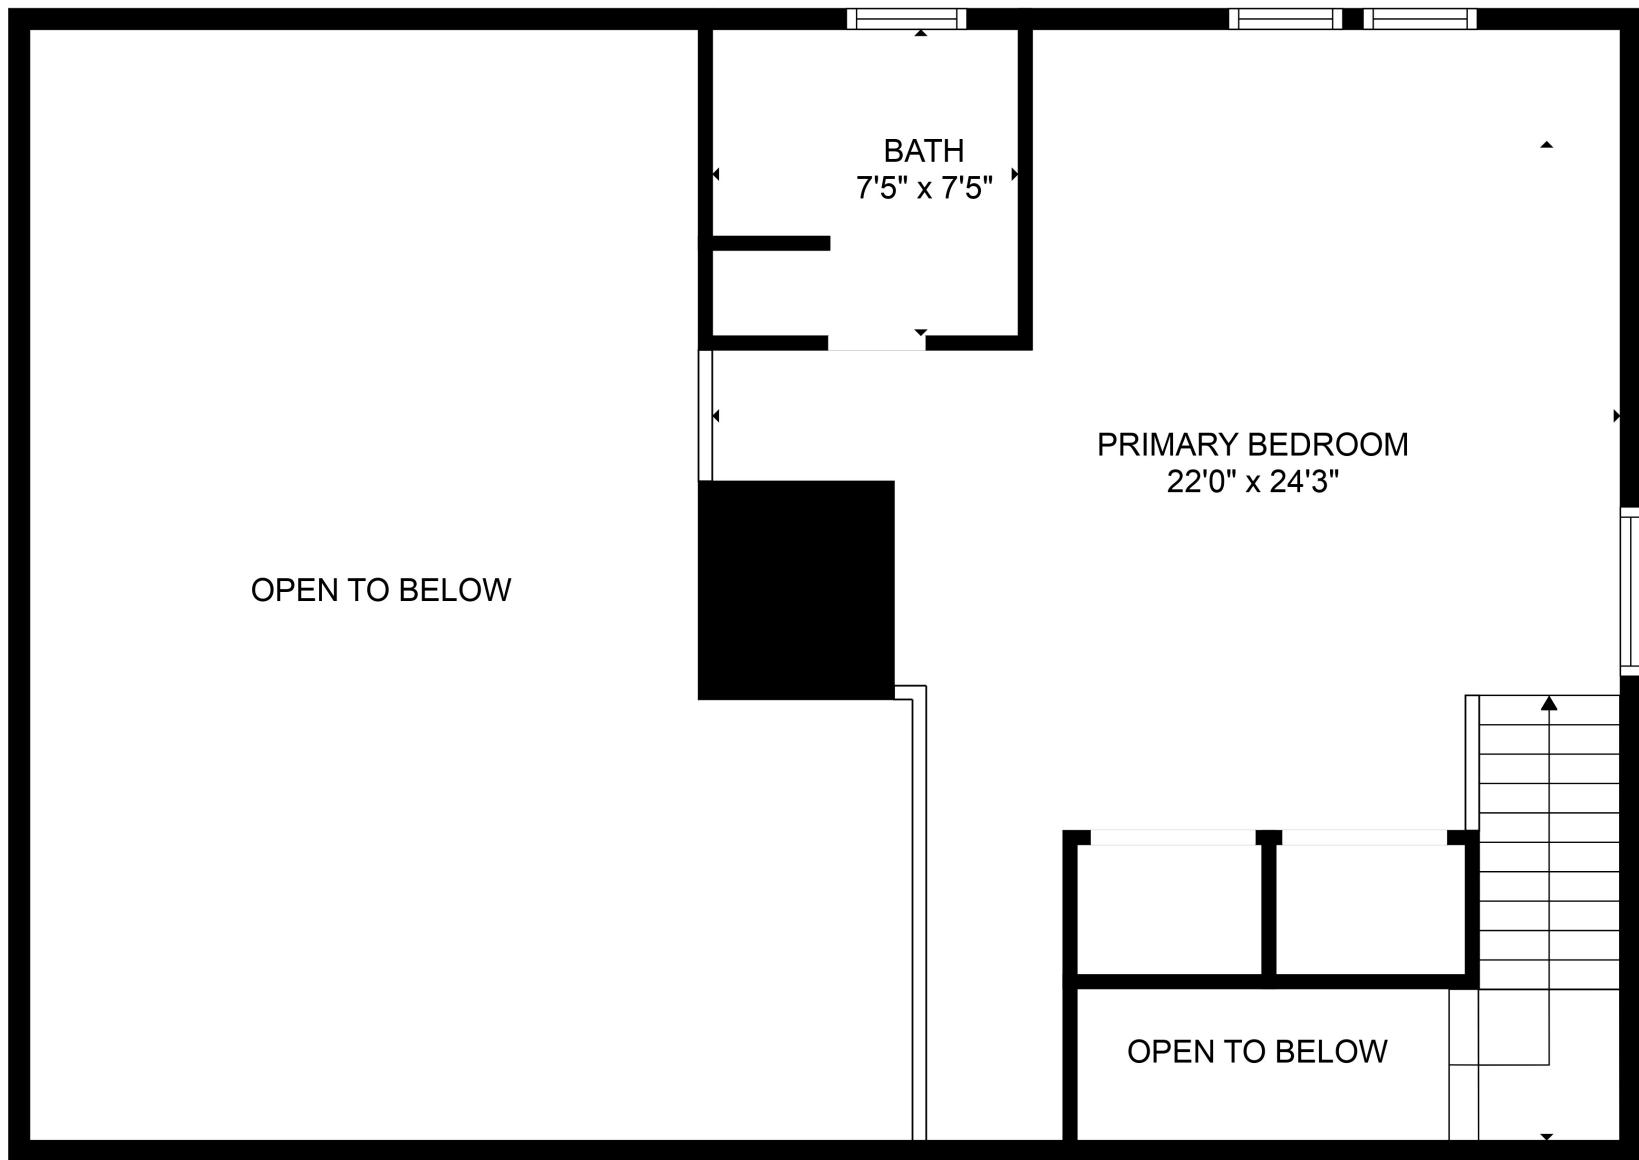

FLOOR 2

FLOOR 3

FLOOR 1

Total scanned area: 2672 sq. ft

MEASUREMENTS ARE CALCULATED BY CUBICASA TECHNOLOGY. DEEMED HIGHLY RELIABLE BUT NOT GUARANTEED.

Total scanned area: 2672 sq. ft

MEASUREMENTS ARE CALCULATED BY CUBICASA TECHNOLOGY. DEEMED HIGHLY RELIABLE BUT NOT GUARANTEED.

Total scanned area: 2672 sq. ft

MEASUREMENTS ARE CALCULATED BY CUBICASA TECHNOLOGY. DEEMED HIGHLY RELIABLE BUT NOT GUARANTEED.

Total scanned area: 2672 sq. ft

MEASUREMENTS ARE CALCULATED BY CUBICASA TECHNOLOGY. DEEMED HIGHLY RELIABLE BUT NOT GUARANTEED.