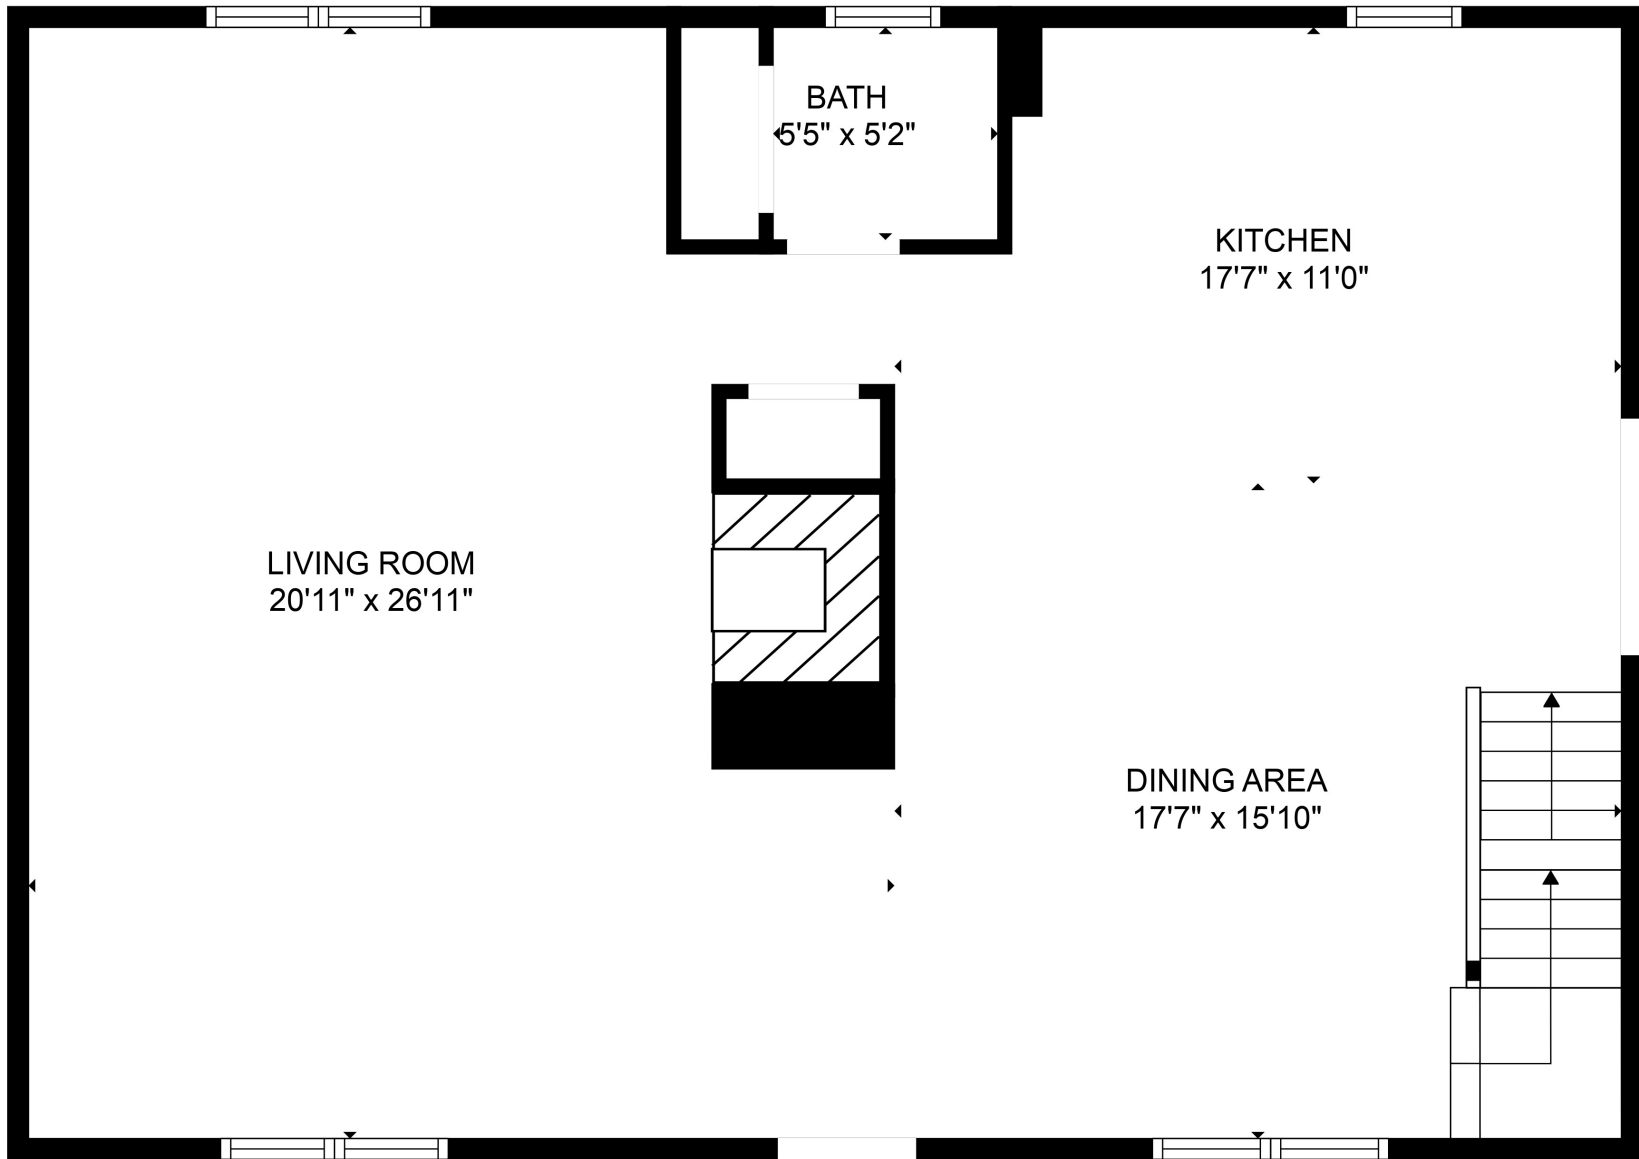

FLOOR 2

FLOOR 3

FLOOR 1

Total scanned area: 2672 sq. ft

MEASUREMENTS ARE CALCULATED BY CUBICASA TECHNOLOGY. DEEMED HIGHLY RELIABLE BUT NOT GUARANTEED.

Total scanned area: 2672 sq. ft

MEASUREMENTS ARE CALCULATED BY CUBICASA TECHNOLOGY. DEEMED HIGHLY RELIABLE BUT NOT GUARANTEED.

Total scanned area: 2672 sq. ft

MEASUREMENTS ARE CALCULATED BY CUBICASA TECHNOLOGY. DEEMED HIGHLY RELIABLE BUT NOT GUARANTEED.

Total scanned area: 2672 sq. ft

MEASUREMENTS ARE CALCULATED BY CUBICASA TECHNOLOGY. DEEMED HIGHLY RELIABLE BUT NOT GUARANTEED.