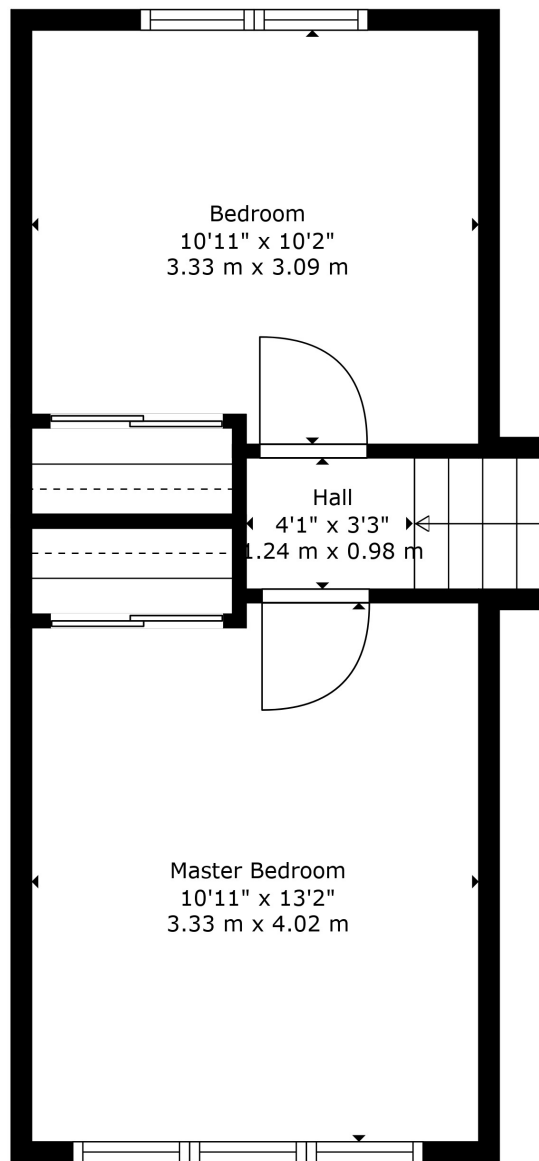

TOTAL: 1729 sq. ft, 161 m²
 Below Ground: 612 sq. ft, 57 m², FLOOR 2: 814 sq. ft, 76 m², FLOOR 3: 303 sq. ft, 28 m²
 EXCLUDED AREAS: ROOM: 28 sq. ft, 3 m², UTILITY: 159 sq. ft, 15 m², FIREPLACE: 3 sq. ft, 0 m²

Measurements Are Calculated By Cubicasa Technology. Deemed Highly Reliable But Not Guaranteed.

TOTAL: 1729 sq. ft, 161 m2

Below Ground: 612 sq. ft, 57 m2, FLOOR 2: 814 sq. ft, 76 m2, FLOOR 3: 303 sq. ft, 28 m2
EXCLUDED AREAS: ROOM: 28 sq. ft, 3 m2, UTILITY: 159 sq. ft, 15 m2, FIREPLACE: 3 sq. ft, 0 m2

Measurements Are Calculated By Cubicasa Technology. Deemed Highly Reliable But Not Guaranteed.

TOTAL: 1729 sq. ft, 161 m2

Below Ground: 612 sq. ft, 57 m2, FLOOR 2: 814 sq. ft, 76 m2, FLOOR 3: 303 sq. ft, 28 m2

EXCLUDED AREAS: ROOM: 28 sq. ft, 3 m2, UTILITY: 159 sq. ft, 15 m2, FIREPLACE: 3 sq. ft, 0 m2

Measurements Are Calculated By Cubicasa Technology. Deemed Highly Reliable But Not Guaranteed.

TOTAL: 1729 sq. ft, 161 m2