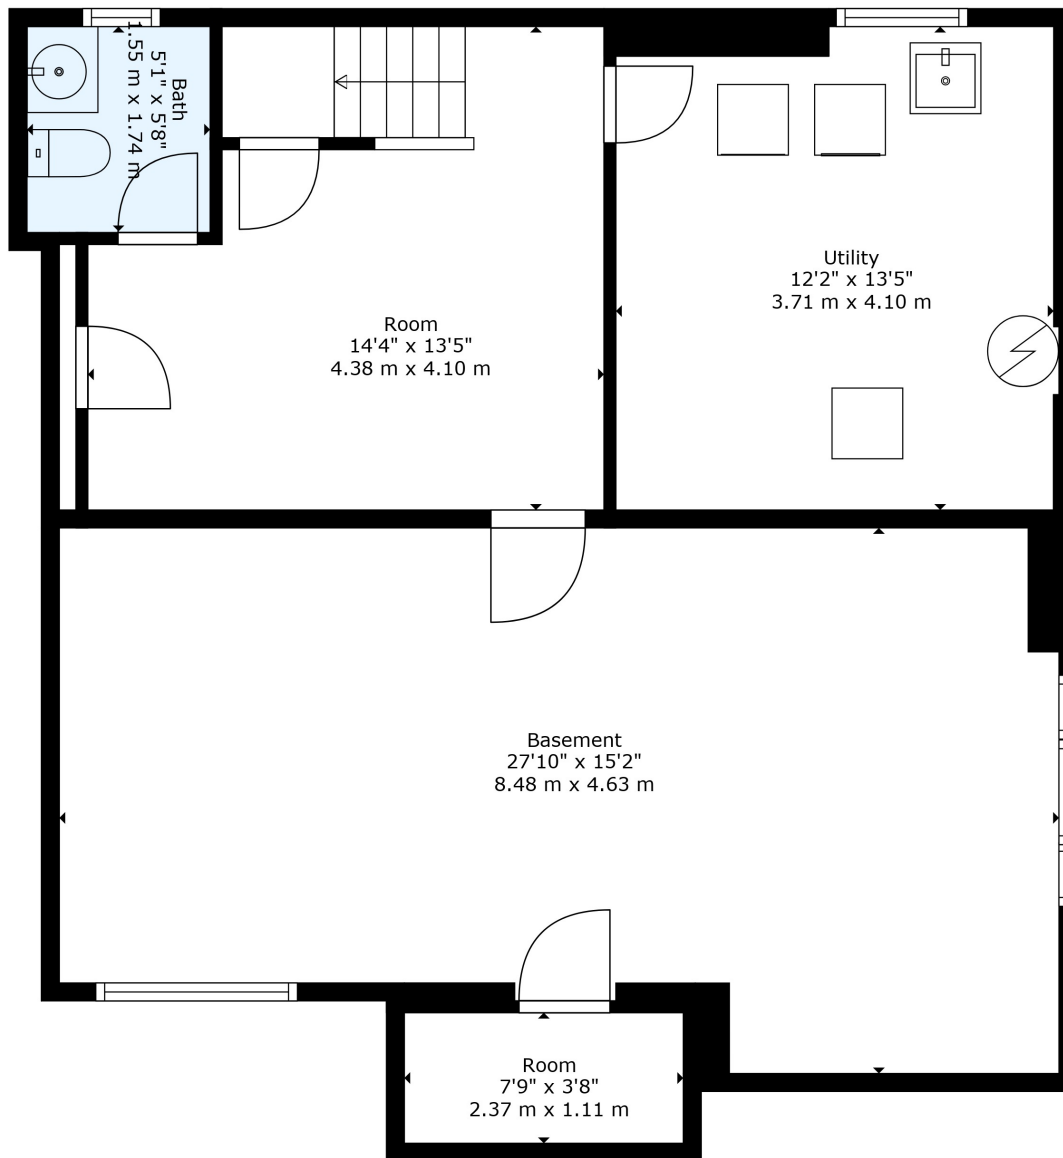

Measurements Are Calculated By Cubicasa Technology. Deemed Highly Reliable But Not Guaranteed.

TOTAL: 1729 sq. ft, 161 m2

Below Ground: 612 sq. ft, 57 m2, FLOOR 2: 814 sq. ft, 76 m2, FLOOR 3: 303 sq. ft, 28 m2
EXCLUDED AREAS: ROOM: 28 sq. ft, 3 m2, UTILITY: 159 sq. ft, 15 m2, FIREPLACE: 3 sq. ft, 0 m2

Measurements Are Calculated By Cubicasa Technology. Deemed Highly Reliable But Not Guaranteed.

TOTAL: 1729 sq. ft, 161 m2

Below Ground: 612 sq. ft, 57 m2, FLOOR 2: 814 sq. ft, 76 m2, FLOOR 3: 303 sq. ft, 28 m2

EXCLUDED AREAS: ROOM: 28 sq. ft, 3 m2, UTILITY: 159 sq. ft, 15 m2, FIREPLACE: 3 sq. ft, 0 m2

Measurements Are Calculated By Cubicasa Technology. Deemed Highly Reliable But Not Guaranteed.

TOTAL: 1729 sq. ft, 161 m2

Below Ground: 612 sq. ft, 57 m2, FLOOR 2: 814 sq. ft, 76 m2, FLOOR 3: 303 sq. ft, 28 m2

EXCLUDED AREAS: ROOM: 28 sq. ft, 3 m2, UTILITY: 159 sq. ft, 15 m2, FIREPLACE: 3 sq. ft, 0 m2

Measurements Are Calculated By Cubicasa Technology. Deemed Highly Reliable But Not Guaranteed.