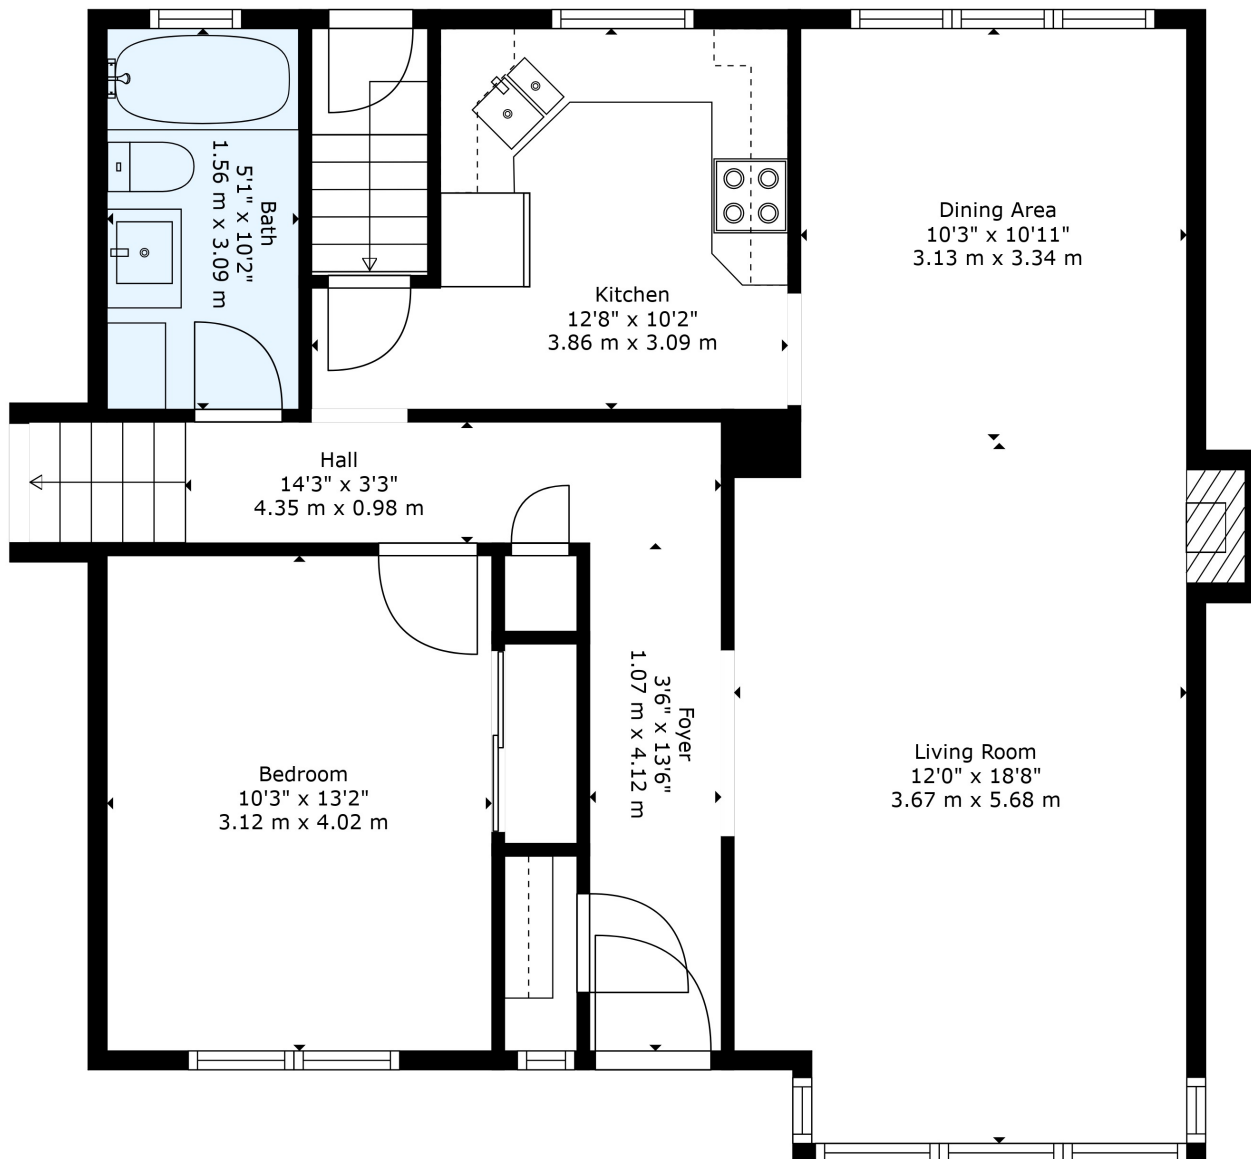

TOTAL: 1729 sq. ft, 161 m²
 Below Ground: 612 sq. ft, 57 m², FLOOR 2: 814 sq. ft, 76 m², FLOOR 3: 303 sq. ft, 28 m²
 EXCLUDED AREAS: ROOM: 28 sq. ft, 3 m², UTILITY: 159 sq. ft, 15 m², FIREPLACE: 3 sq. ft, 0 m²

Measurements Are Calculated By Cubicasa Technology. Deemed Highly Reliable But Not Guaranteed.

TOTAL: 1729 sq. ft, 161 m2

Below Ground: 612 sq. ft, 57 m2, FLOOR 2: 814 sq. ft, 76 m2, FLOOR 3: 303 sq. ft, 28 m2
EXCLUDED AREAS: ROOM: 28 sq. ft, 3 m2, UTILITY: 159 sq. ft, 15 m2, FIREPLACE: 3 sq. ft, 0 m2

Measurements Are Calculated By Cubicasa Technology. Deemed Highly Reliable But Not Guaranteed.

TOTAL: 1729 sq. ft, 161 m2

Below Ground: 612 sq. ft, 57 m2, FLOOR 2: 814 sq. ft, 76 m2, FLOOR 3: 303 sq. ft, 28 m2

EXCLUDED AREAS: ROOM: 28 sq. ft, 3 m2, UTILITY: 159 sq. ft, 15 m2, FIREPLACE: 3 sq. ft, 0 m2

Measurements Are Calculated By Cubicasa Technology. Deemed Highly Reliable But Not Guaranteed.

TOTAL: 1729 sq. ft, 161 m2