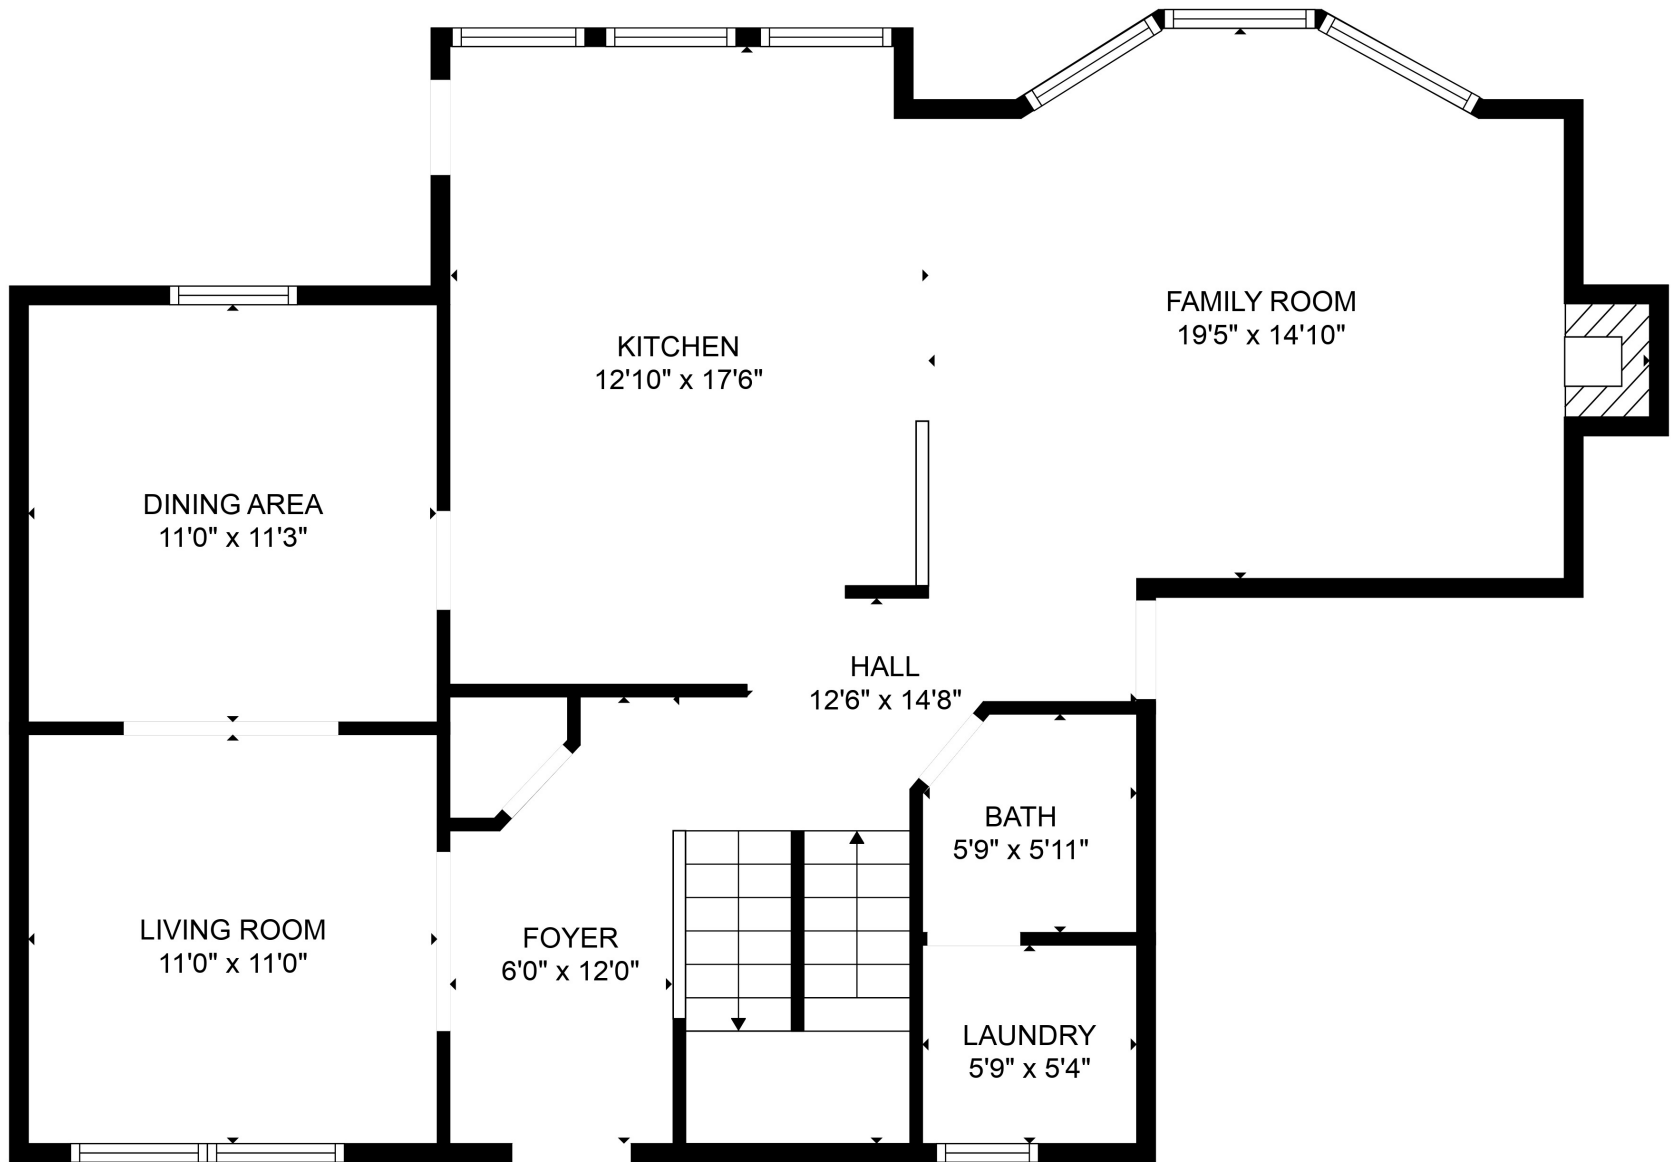

FLOOR 2

FLOOR 3

FLOOR 1

Total scanned area: 3298 sq. ft

Total scanned area: 3298 sq. ft

MEASUREMENTS ARE CALCULATED BY CUBICASA TECHNOLOGY. DEEMED HIGHLY RELIABLE BUT NOT GUARANTEED.

Total scanned area: 3298 sq. ft

MEASUREMENTS ARE CALCULATED BY CUBICASA TECHNOLOGY. DEEMED HIGHLY RELIABLE BUT NOT GUARANTEED.

Total scanned area: 3298 sq. ft

MEASUREMENTS ARE CALCULATED BY CUBICASA TECHNOLOGY. DEEMED HIGHLY RELIABLE BUT NOT GUARANTEED.