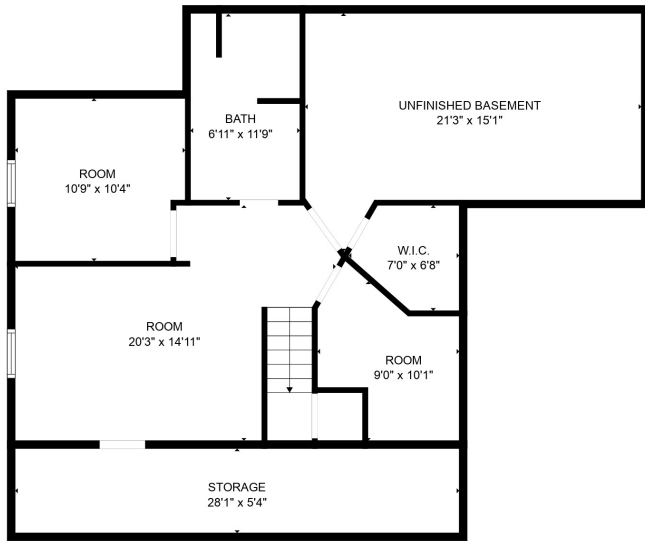

FLOOR 2

FLOOR 3

FLOOR 1

Total scanned area: 3298 sq. ft

Total scanned area: 3298 sq. ft

MEASUREMENTS ARE CALCULATED BY CUBICASA TECHNOLOGY. DEEMED HIGHLY RELIABLE BUT NOT GUARANTEED.

Total scanned area: 3298 sq. ft

MEASUREMENTS ARE CALCULATED BY CUBICASA TECHNOLOGY. DEEMED HIGHLY RELIABLE BUT NOT GUARANTEED.

Total scanned area: 3298 sq. ft

MEASUREMENTS ARE CALCULATED BY CUBICASA TECHNOLOGY. DEEMED HIGHLY RELIABLE BUT NOT GUARANTEED.