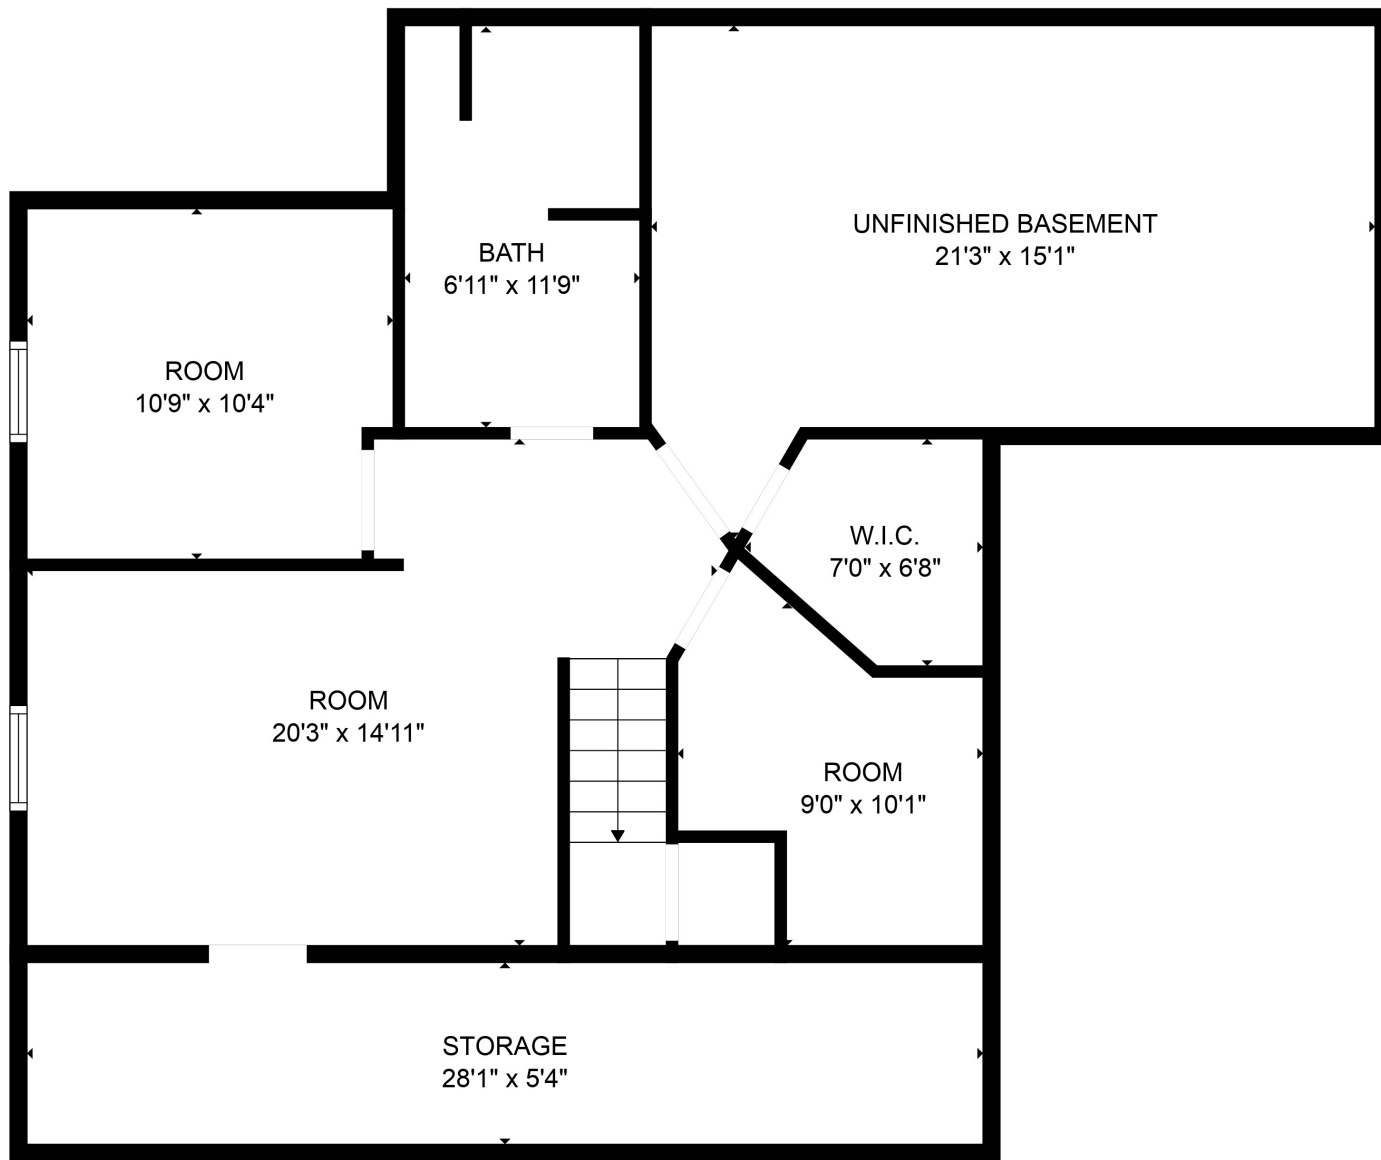

FLOOR 2

FLOOR 3

FLOOR 1

Total scanned area: 3298 sq. ft

Total scanned area: 3298 sq. ft

MEASUREMENTS ARE CALCULATED BY CUBICASA TECHNOLOGY. DEEMED HIGHLY RELIABLE BUT NOT GUARANTEED.

Total scanned area: 3298 sq. ft

MEASUREMENTS ARE CALCULATED BY CUBICASA TECHNOLOGY. DEEMED HIGHLY RELIABLE BUT NOT GUARANTEED.

Total scanned area: 3298 sq. ft

MEASUREMENTS ARE CALCULATED BY CUBICASA TECHNOLOGY. DEEMED HIGHLY RELIABLE BUT NOT GUARANTEED.