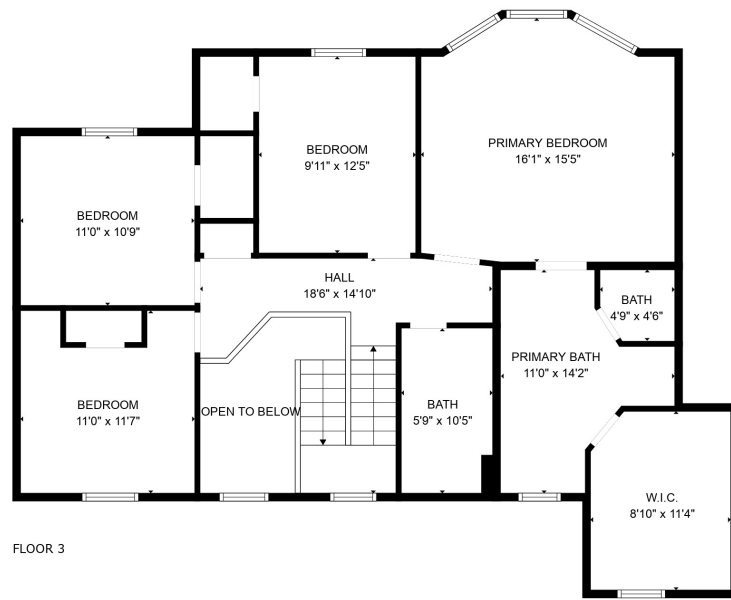

FLOOR 2

FLOOR 3

FLOOR 1

Total scanned area: 3298 sq. ft

Total scanned area: 3298 sq. ft

MEASUREMENTS ARE CALCULATED BY CUBICASA TECHNOLOGY. DEEMED HIGHLY RELIABLE BUT NOT GUARANTEED.

Total scanned area: 3298 sq. ft

MEASUREMENTS ARE CALCULATED BY CUBICASA TECHNOLOGY. DEEMED HIGHLY RELIABLE BUT NOT GUARANTEED.

Total scanned area: 3298 sq. ft

MEASUREMENTS ARE CALCULATED BY CUBICASA TECHNOLOGY. DEEMED HIGHLY RELIABLE BUT NOT GUARANTEED.