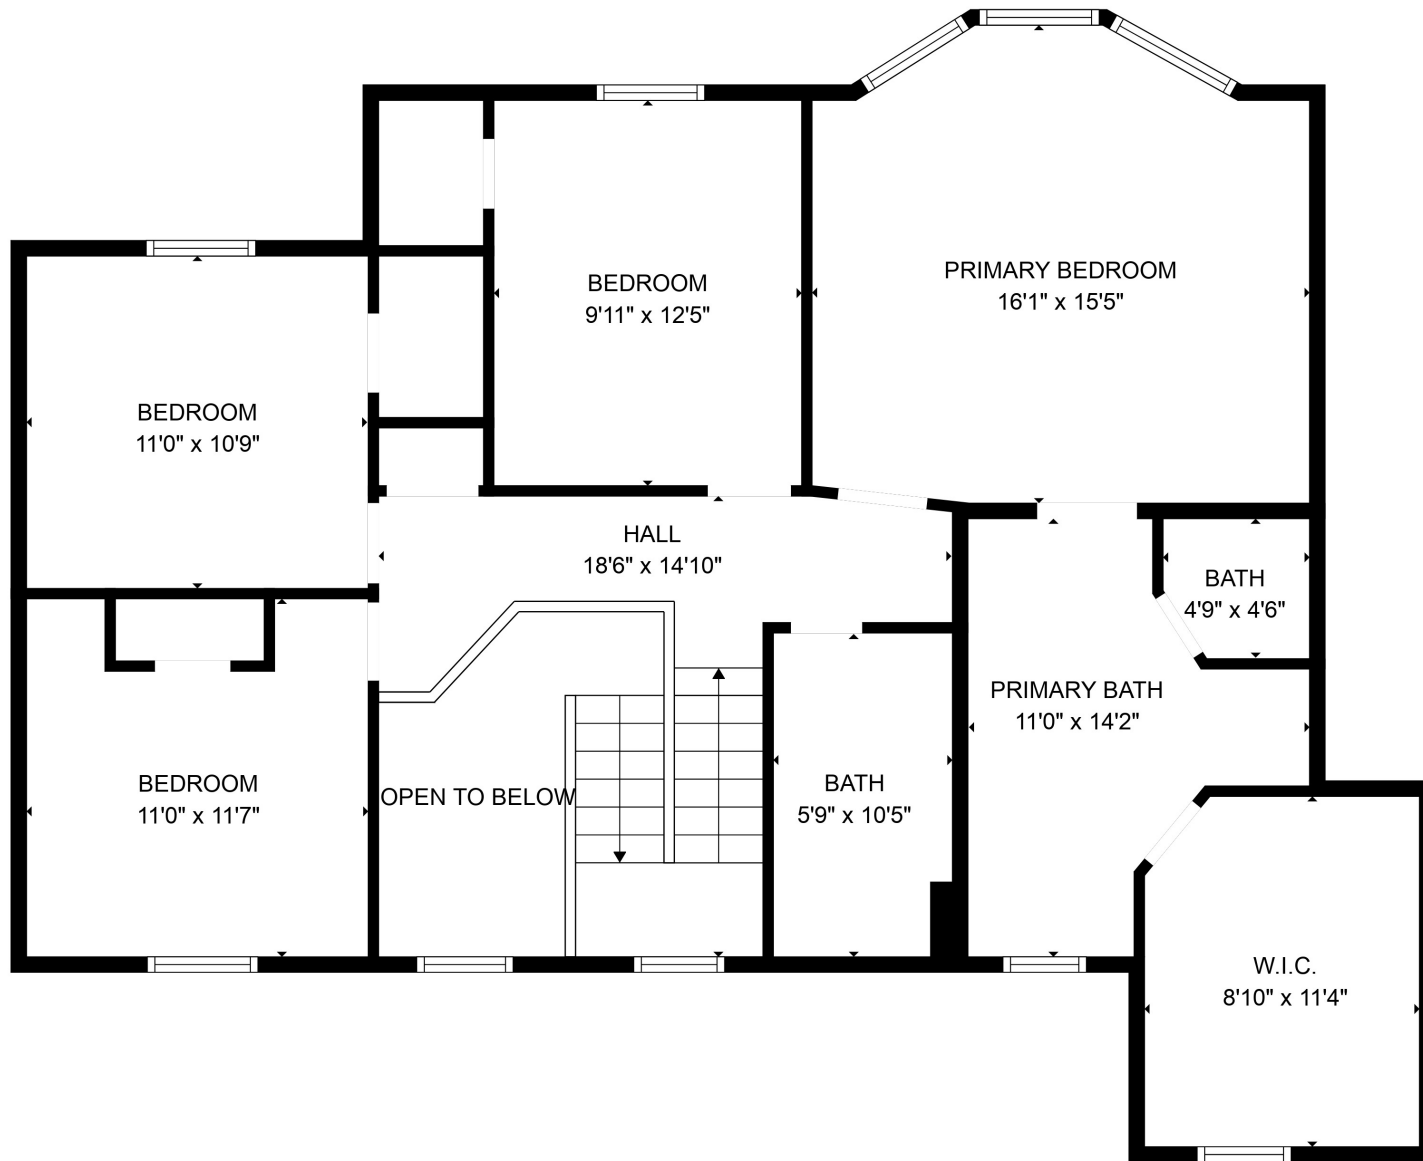

FLOOR 2

FLOOR 3

FLOOR 1

Total scanned area: 3298 sq. ft

Total scanned area: 3298 sq. ft

MEASUREMENTS ARE CALCULATED BY CUBICASA TECHNOLOGY. DEEMED HIGHLY RELIABLE BUT NOT GUARANTEED.

Total scanned area: 3298 sq. ft

MEASUREMENTS ARE CALCULATED BY CUBICASA TECHNOLOGY. DEEMED HIGHLY RELIABLE BUT NOT GUARANTEED.

Total scanned area: 3298 sq. ft

MEASUREMENTS ARE CALCULATED BY CUBICASA TECHNOLOGY. DEEMED HIGHLY RELIABLE BUT NOT GUARANTEED.