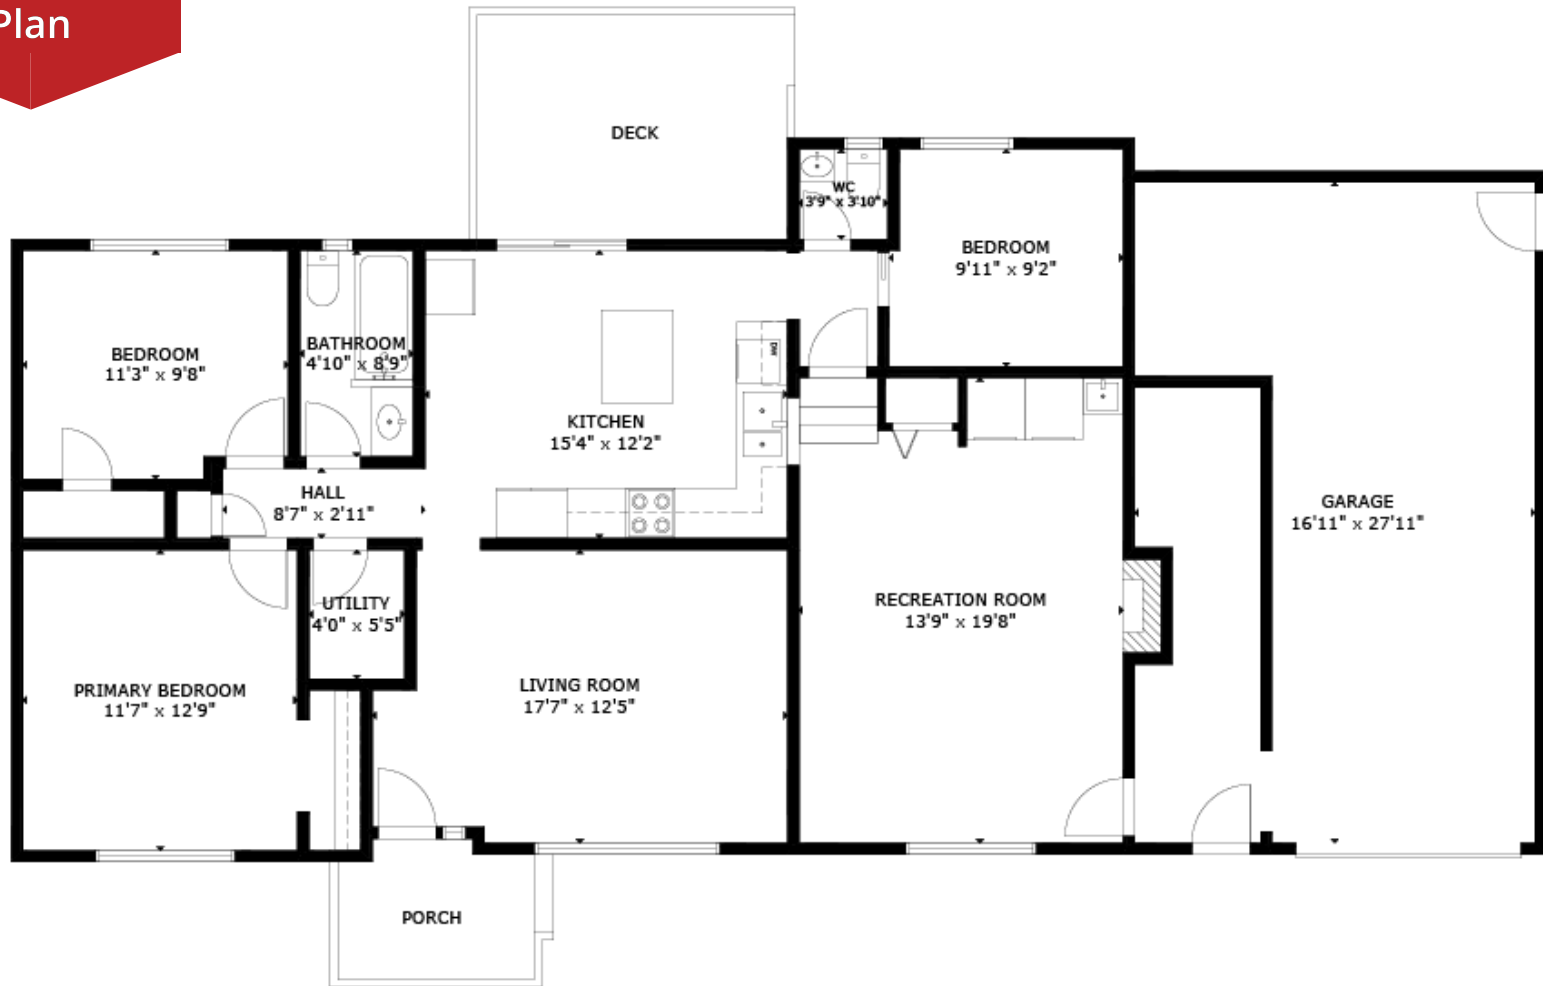

Floor Plan

Estimated Area:

Main Floor: 1226 sq. ft

Total: 1226 sq. ft

9336 Broadway
Chilliwack, BC V2P 5V3

Lukas Matheson

Cell: 604-819-7441

Office: 604-393-7880