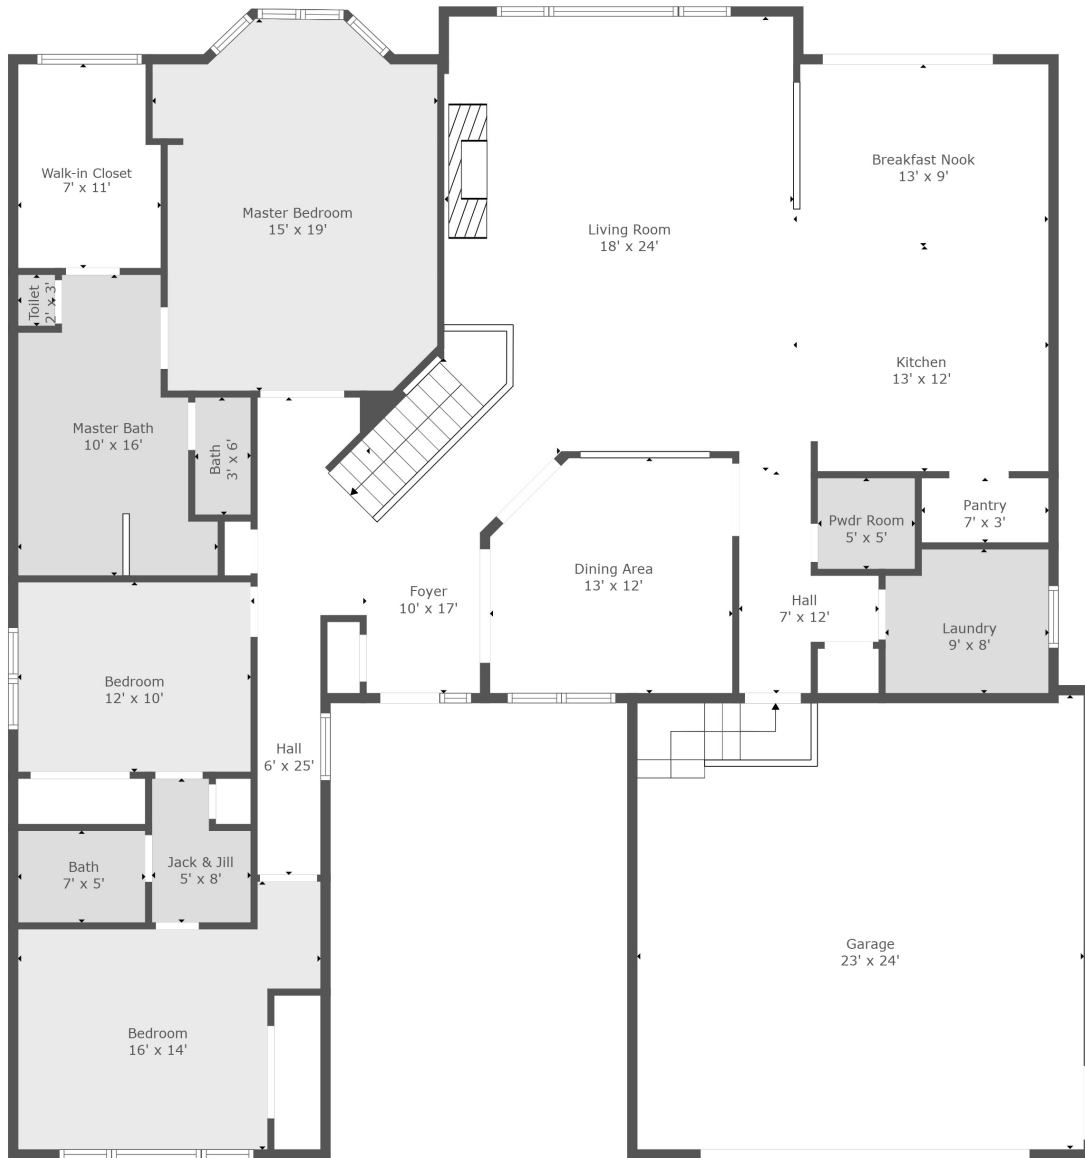

Floor 1

Floor 2

TOTAL: 3690 sq. ft

Below Ground: 1515 sq. ft, FLOOR 2: 2175 sq. ft

EXCLUDED AREAS: WINE CELLAR: 32 sq. ft, STORAGE: 175 sq. ft, GARAGE: 537 sq. ft

Measurements Are Calculated By 3rd Party. Deemed Highly Reliable, But Not Guaranteed.

TOTAL: 3690 sq. ft

Below Ground: 1515 sq. ft, FLOOR 2: 2175 sq. ft

EXCLUDED AREAS: WINE CELLAR: 32 sq. ft, STORAGE: 175 sq. ft, GARAGE: 537 sq. ft

Measurements Are Calculated By 3rd Party. Deemed Highly Reliable, But Not Guaranteed.