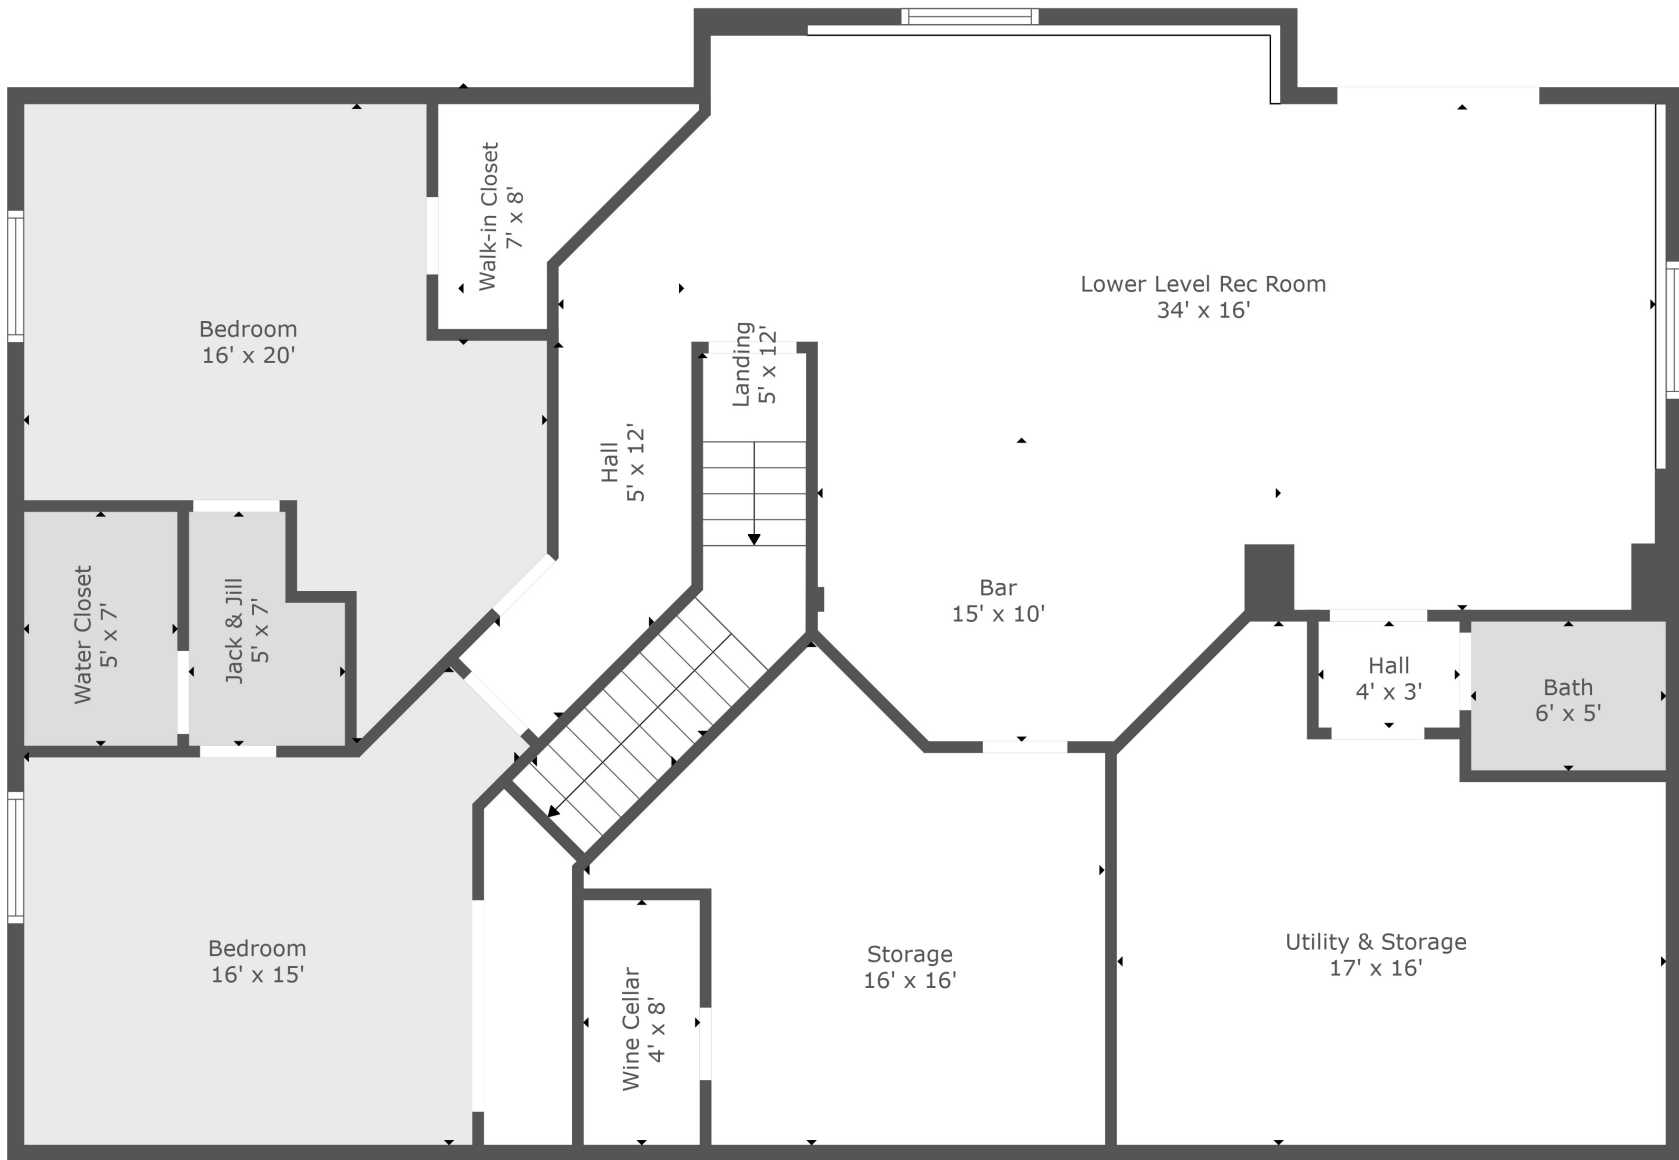

Floor 1

Floor 2

TOTAL: 3690 sq. ft

Below Ground: 1515 sq. ft, FLOOR 2: 2175 sq. ft

EXCLUDED AREAS: WINE CELLAR: 32 sq. ft, STORAGE: 175 sq. ft, GARAGE: 537 sq. ft

Measurements Are Calculated By 3rd Party. Deemed Highly Reliable, But Not Guaranteed.

TOTAL: 3690 sq. ft

Below Ground: 1515 sq. ft, FLOOR 2: 2175 sq. ft

EXCLUDED AREAS: WINE CELLAR: 32 sq. ft, STORAGE: 175 sq. ft, GARAGE: 537 sq. ft

Measurements Are Calculated By 3rd Party. Deemed Highly Reliable, But Not Guaranteed.