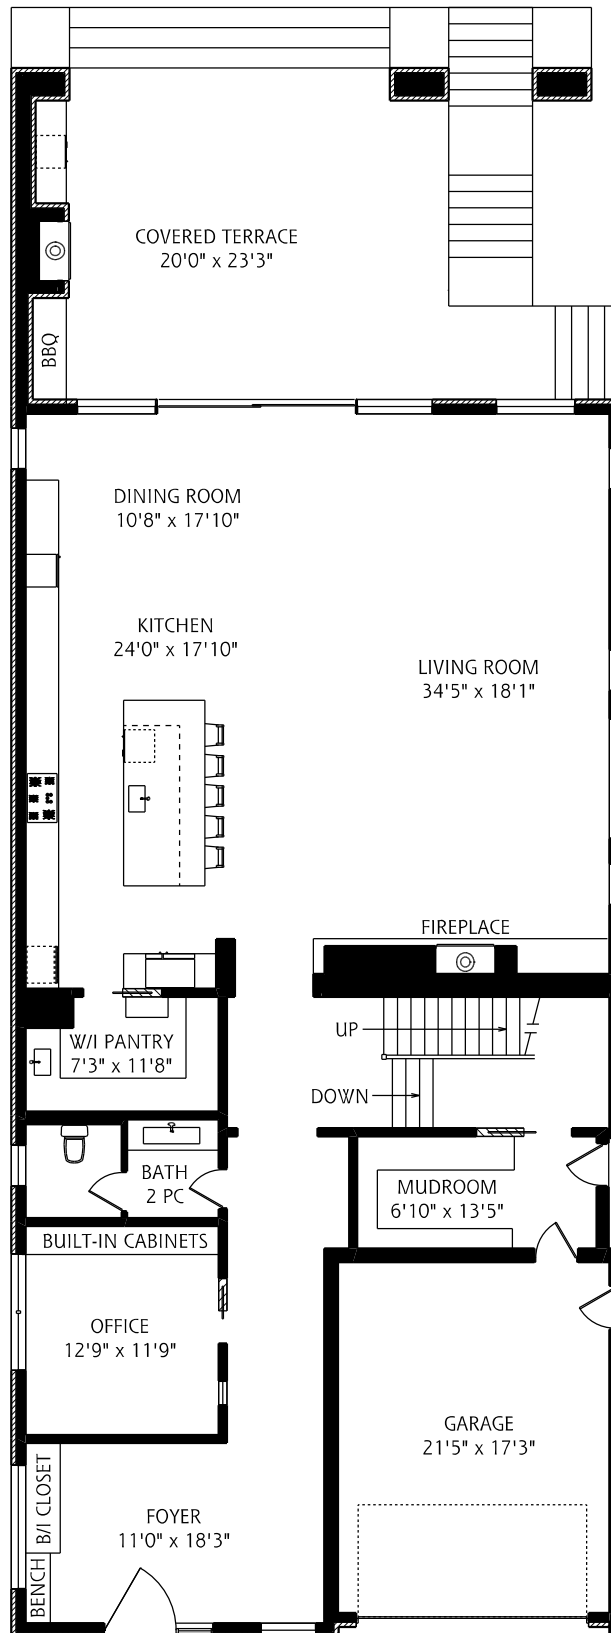

134 RYKERT CRES

MAIN FLOOR
2435 SQUARE FEET

5 FOOT SCALE

ALL MEASUREMENTS SHOULD BE CONSIDERED APPROXIMATE
REAL FLOOR PLANS INC.