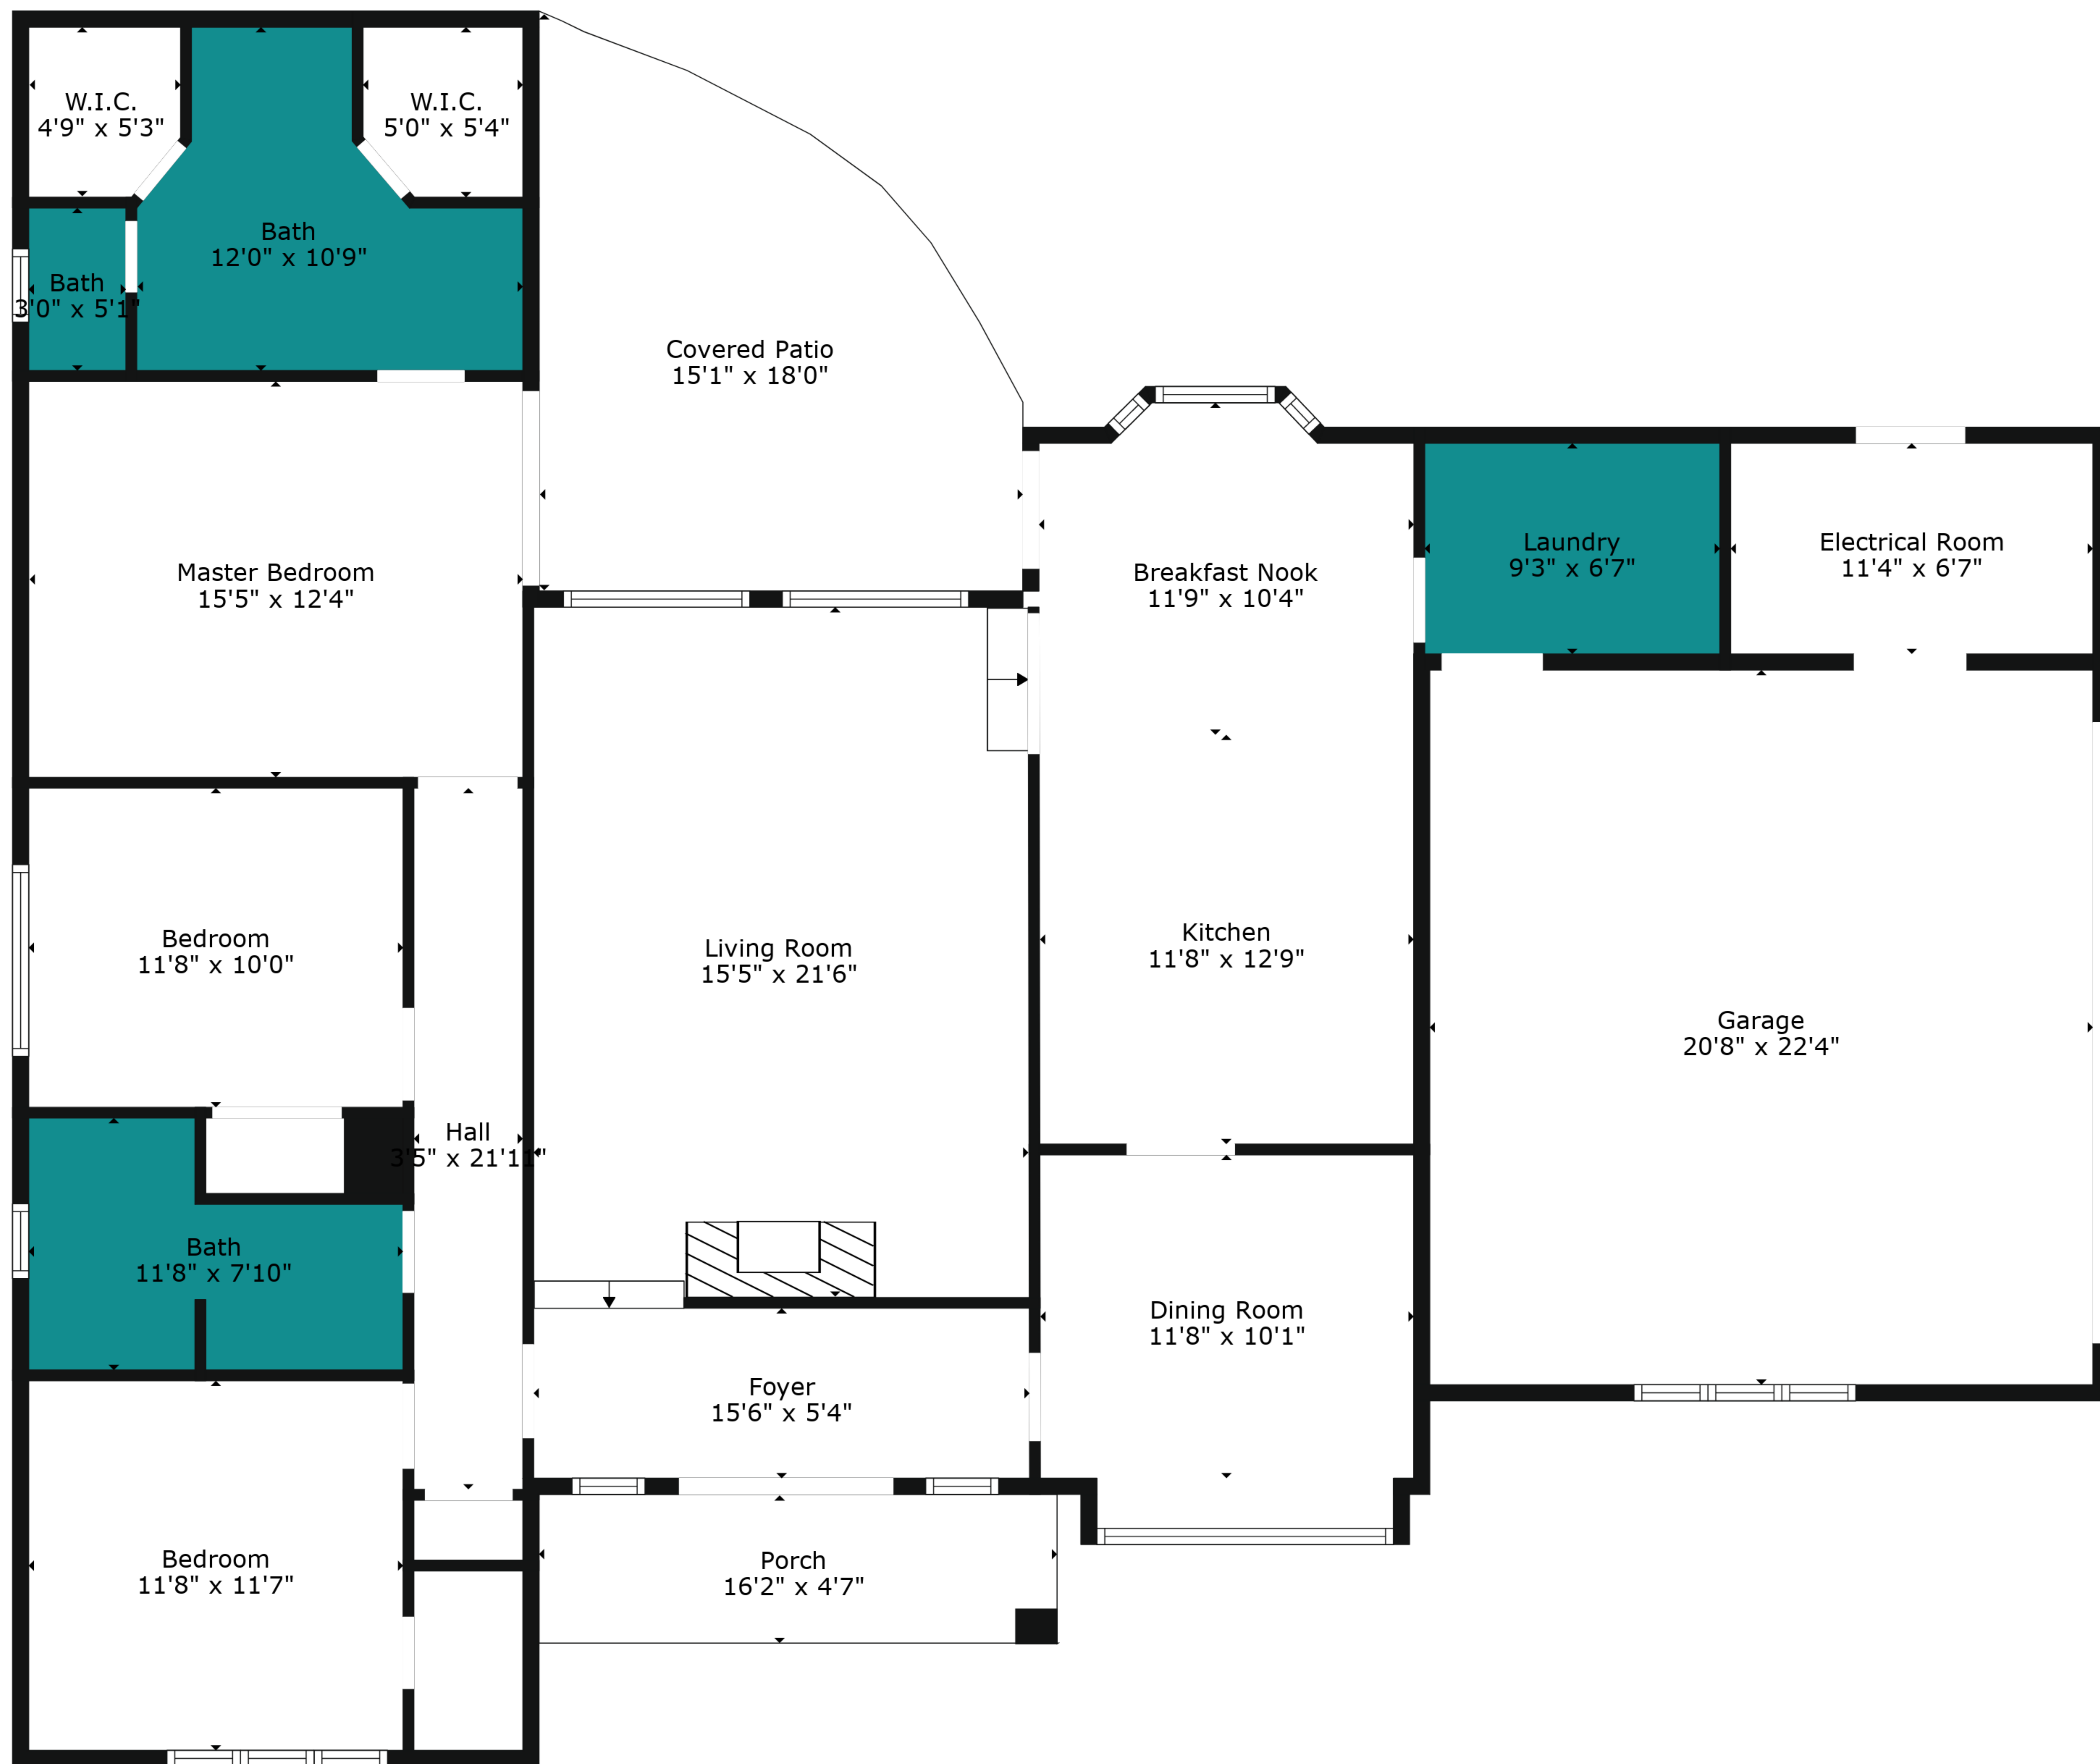

TOTAL: 1721 sq. ft
 FLOOR 1: 1721 sq. ft
 EXCLUDED AREAS: GARAGE: 462 sq. ft, ELECTRICAL ROOM: 74 sq. ft, PORCH: 75 sq. ft,
 COVERED PATIO: 210 sq. ft, BAY WINDOW: 16 sq. ft

Floor Plan Created By Cubicasa App. Measurements Deemed Highly Reliable But Not Guaranteed.