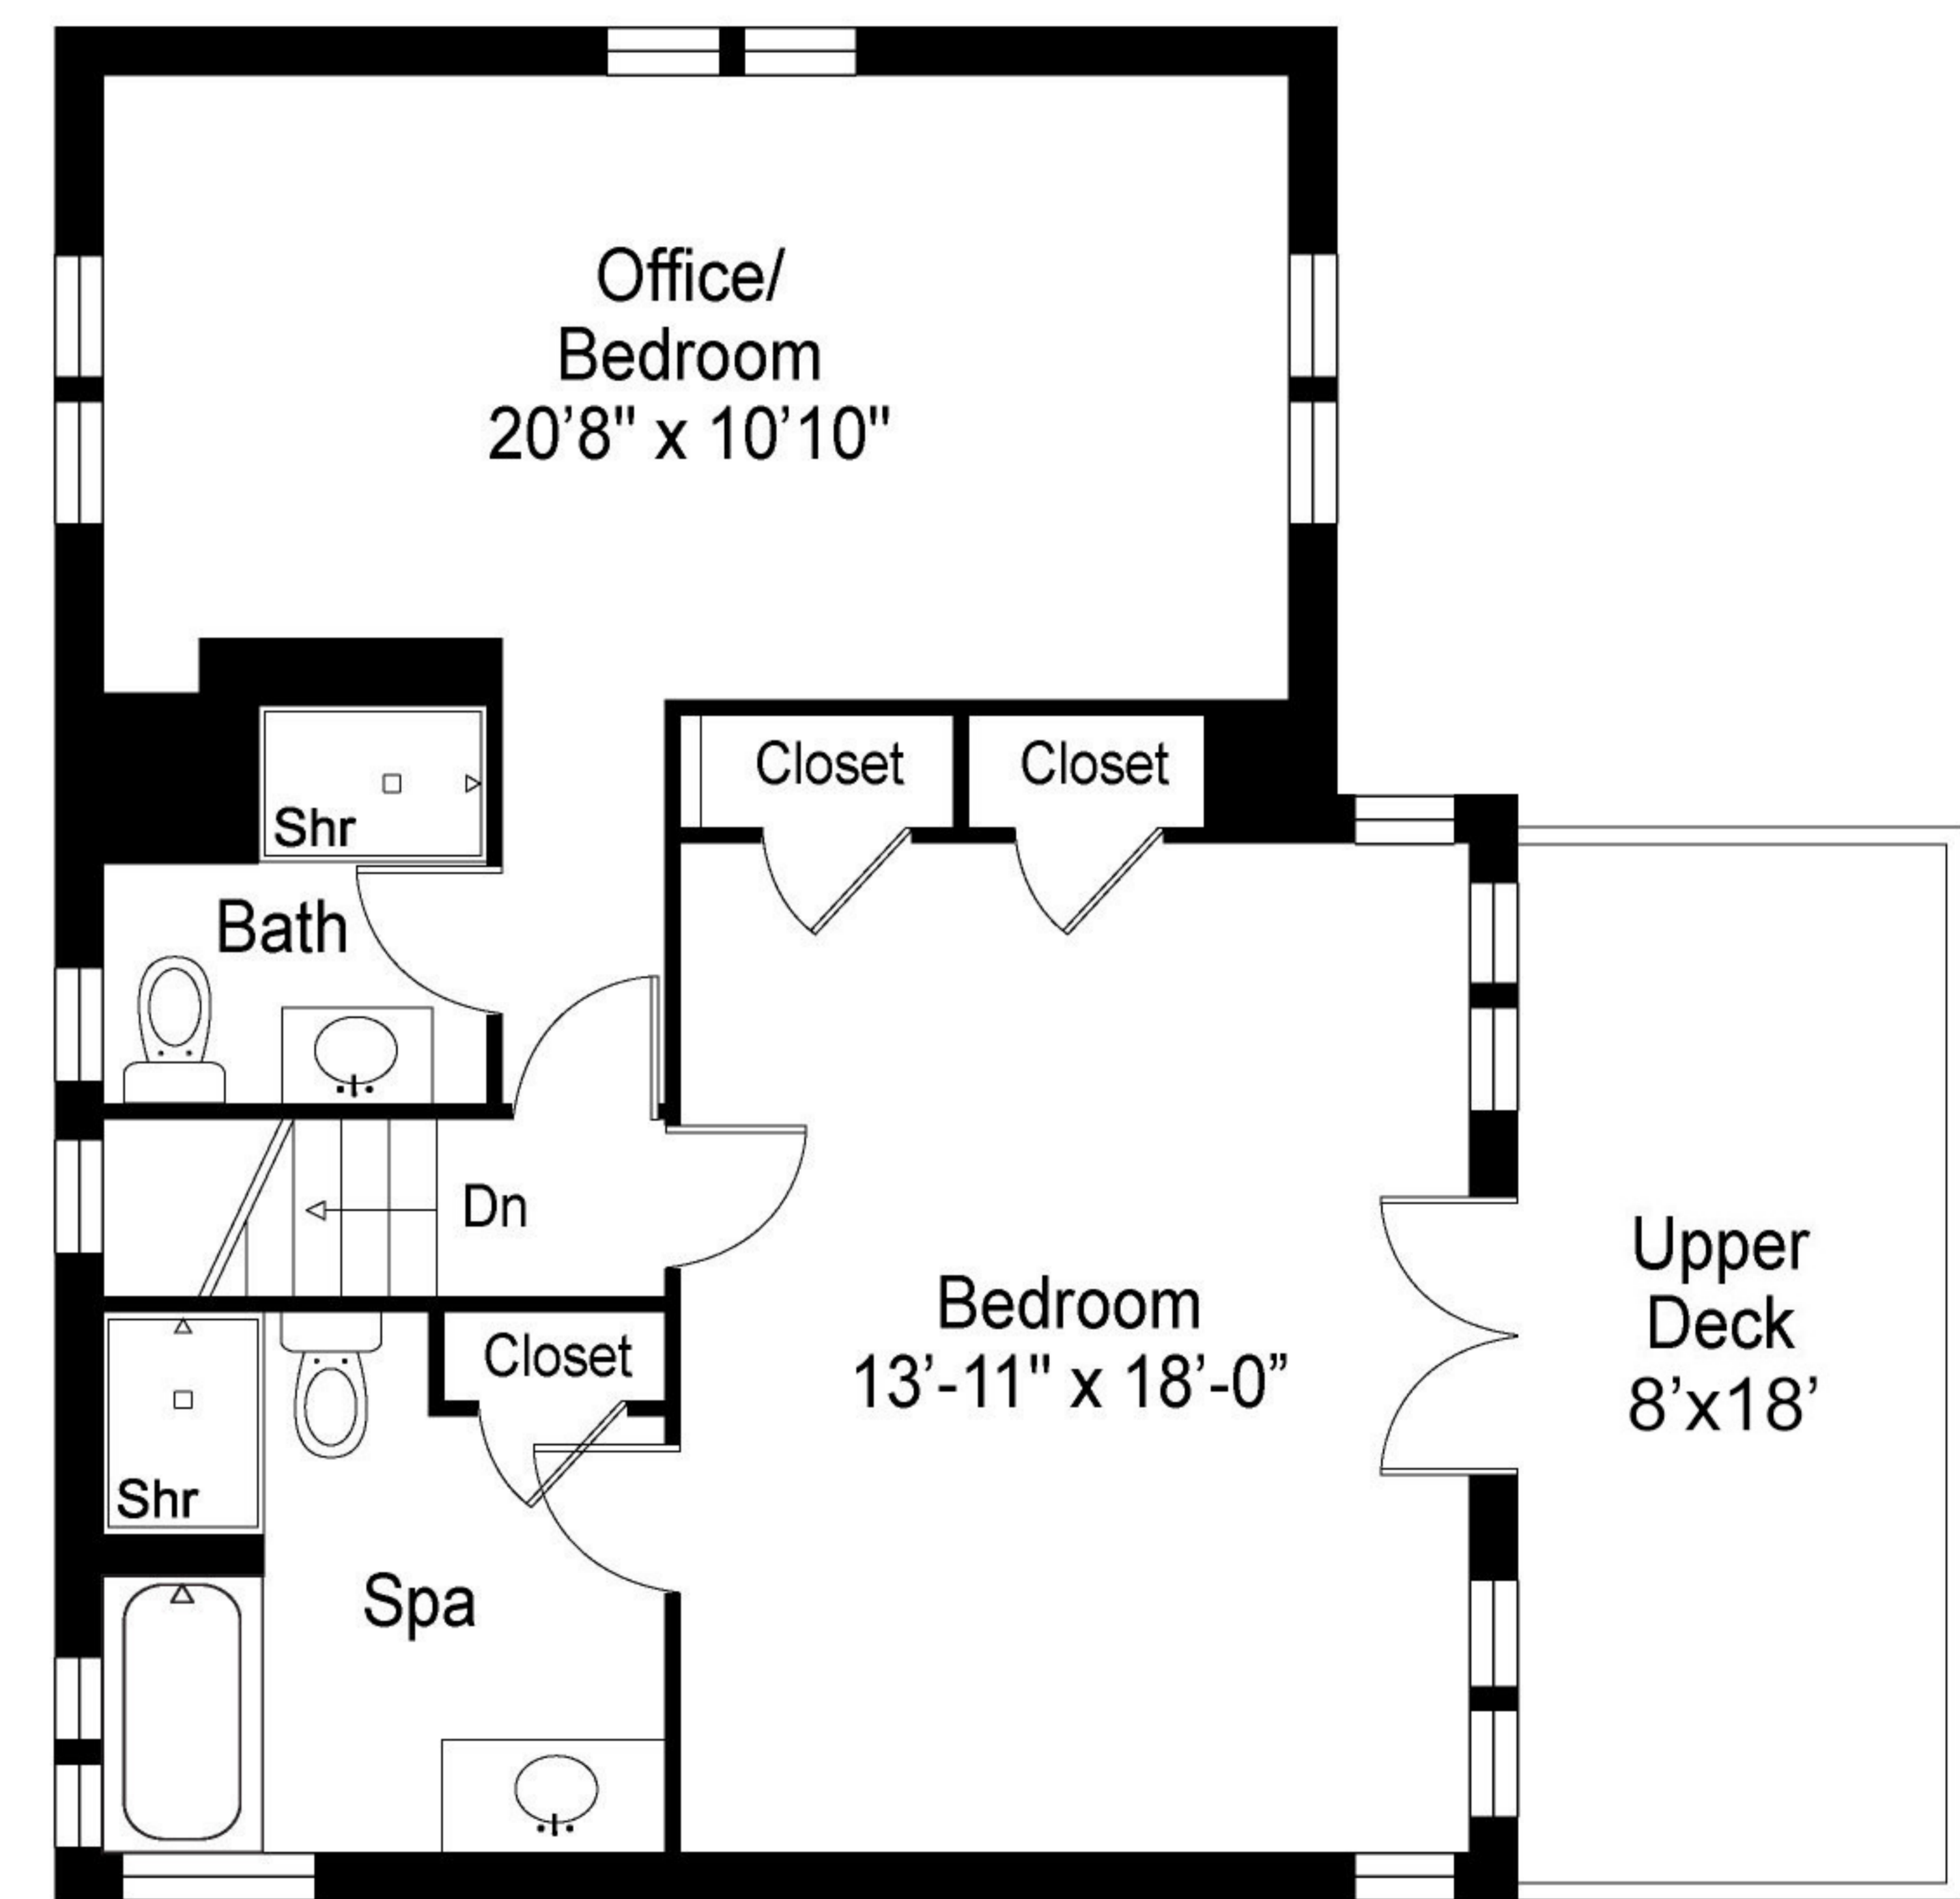

First Floor

Second Floor

Floor plan, furniture, and fixture measurements and dimensions are approximate and are for illustrative purposes only. The representative gives no guarantee, warranty or representation as to the accuracy and completeness of the floor plan.

1st Floor: 1,125 Sq Ft
2nd Floor: 705 Sq Ft
Shed: 140 Sq Ft
Decking: 328 Sq Ft

39 Maple Lane, Sag Harbor